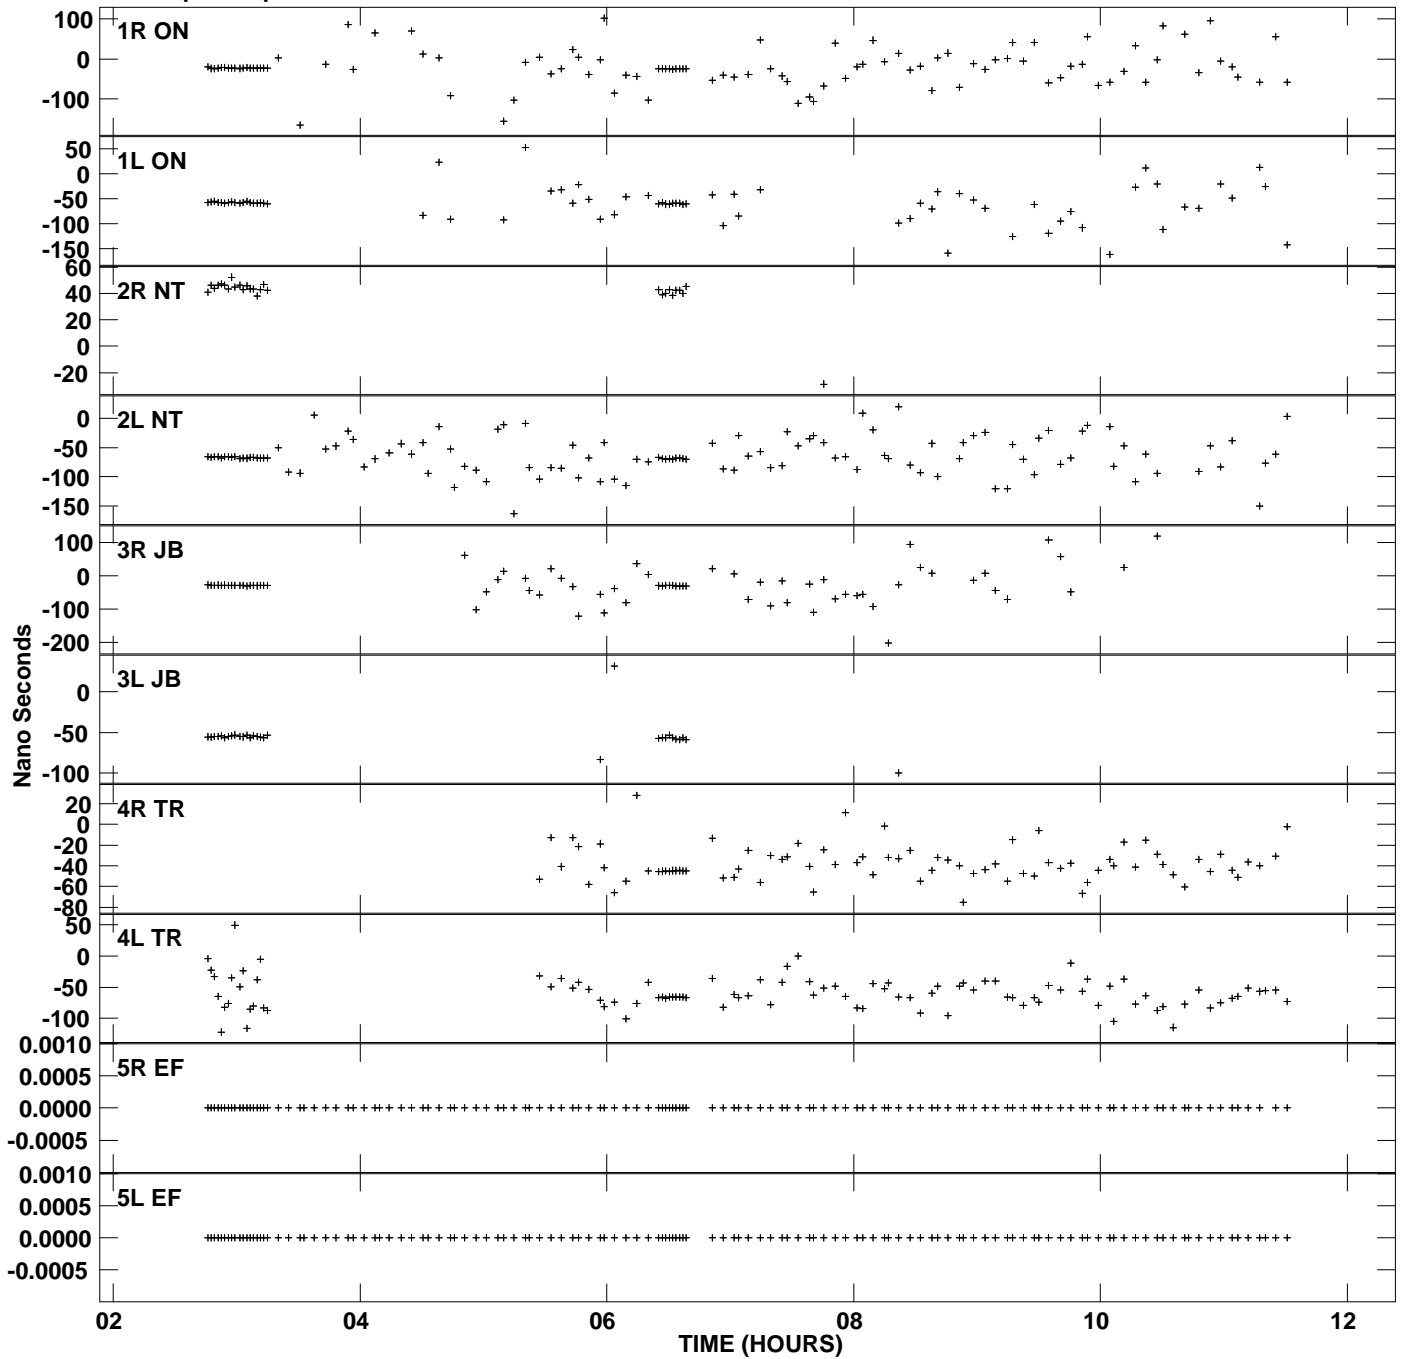

Plot file version 1 created 05-JUL-2013 22:28:29
Delay vs UTC time for EB052D_2.UVDATA.1
SN 2 Rpol & Lpol IF 1

Plot file version 2 created 05-JUL-2013 22:28:29
Delay vs UTC time for EB052D_2.UVDATA.1
SN 2 Rpol & Lpol IF 1