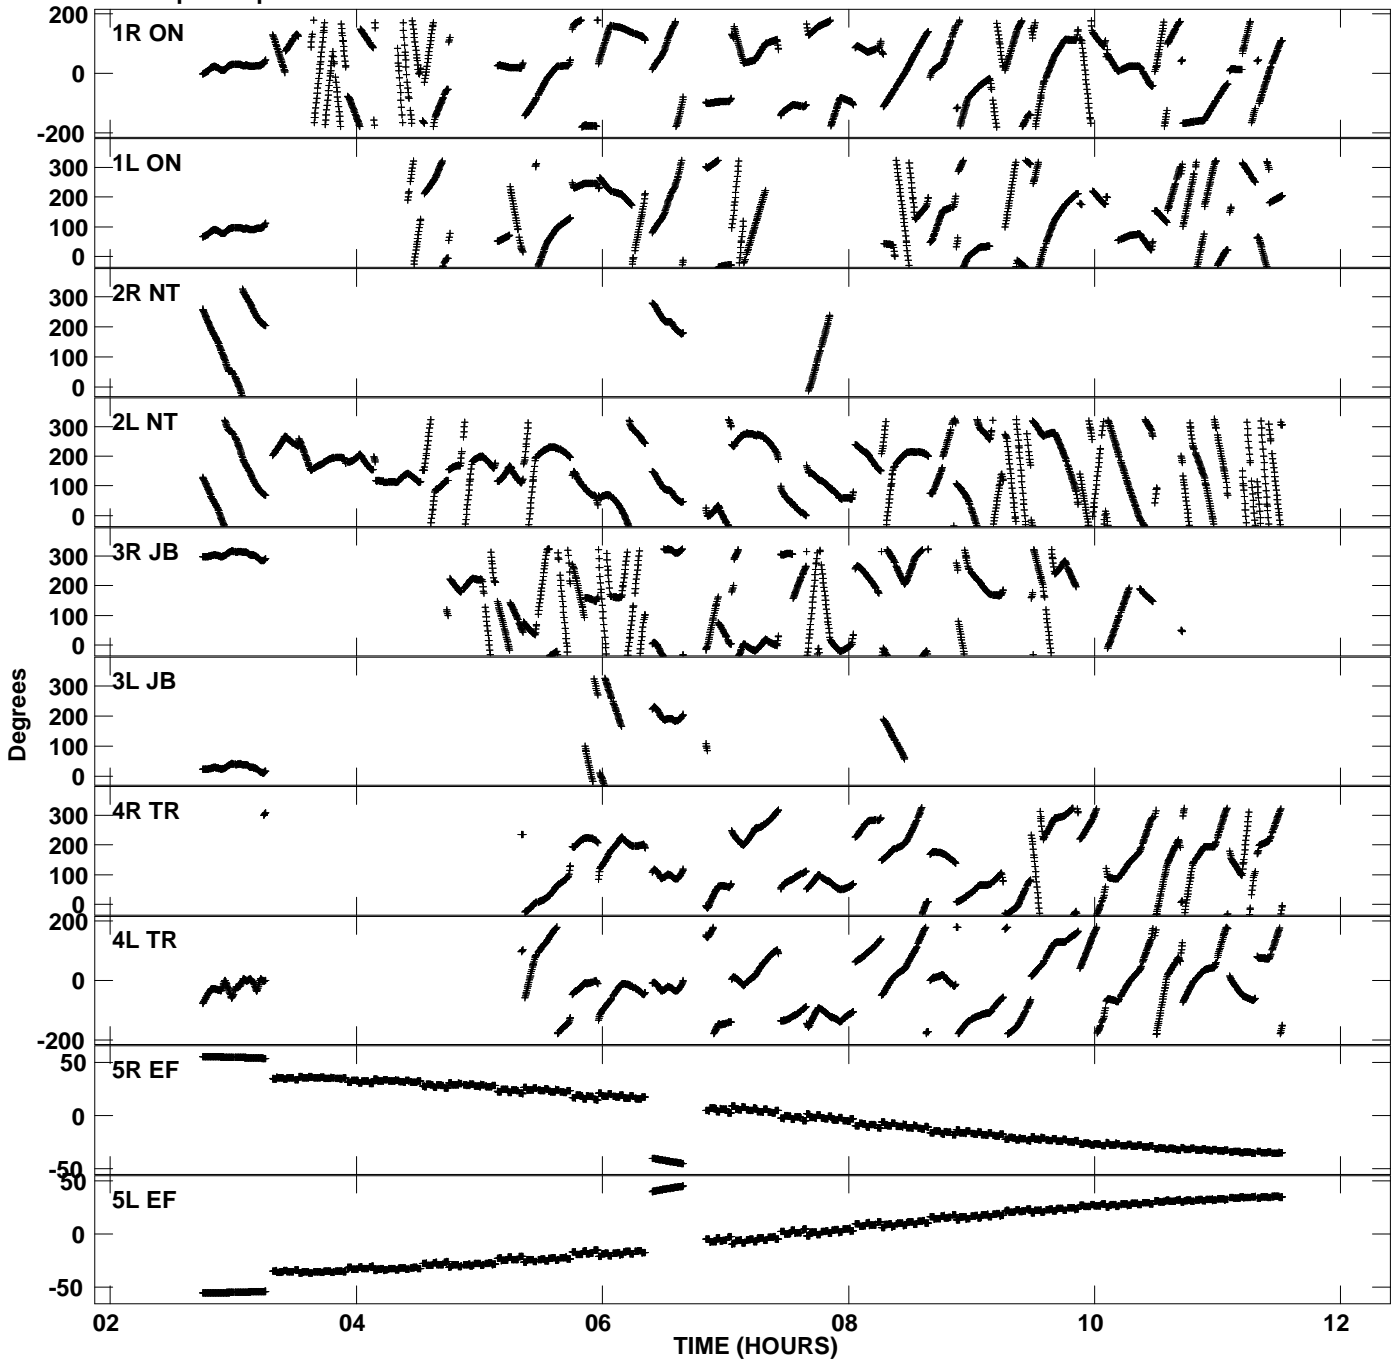

Plot file version 1 created 05-JUL-2013 22:28:29  
Gain phs vs UTC time for EB052D\_2.UVDATA.1  
CL 3 Rpol & Lpol IF 1

Plot file version 2 created 05-JUL-2013 22:28:29  
Gain phs vs UTC time for EB052D\_2.UVDATA.1  
CL 3 Rpol & Lpol IF 1