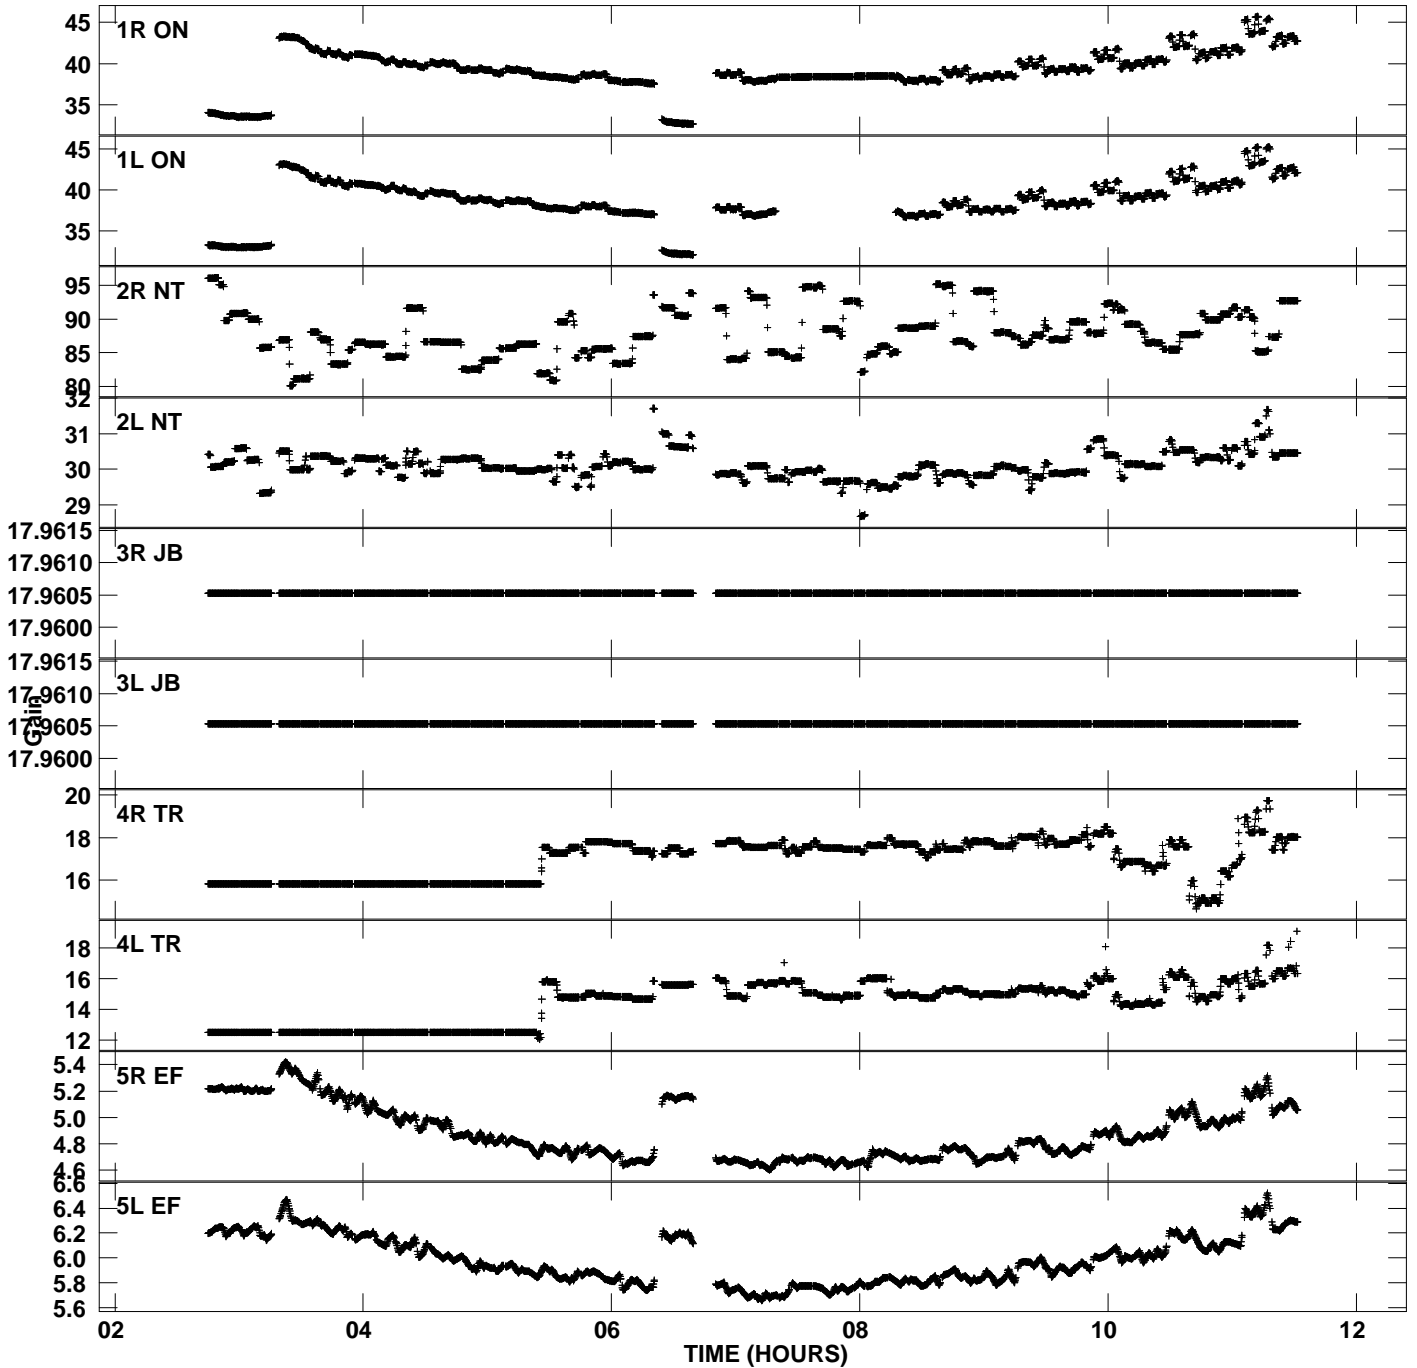

Plot file version 1 created 05-JUL-2013 19:37:21
Gain amp vs UTC time for EB052D_2.UVDATA.1
CL 2 Rpol & Lpol IF 1

Plot file version 2 created 05-JUL-2013 19:37:21
Gain amp vs UTC time for EB052D_2.UVDATA.1
CL 2 Rpol & Lpol IF 1