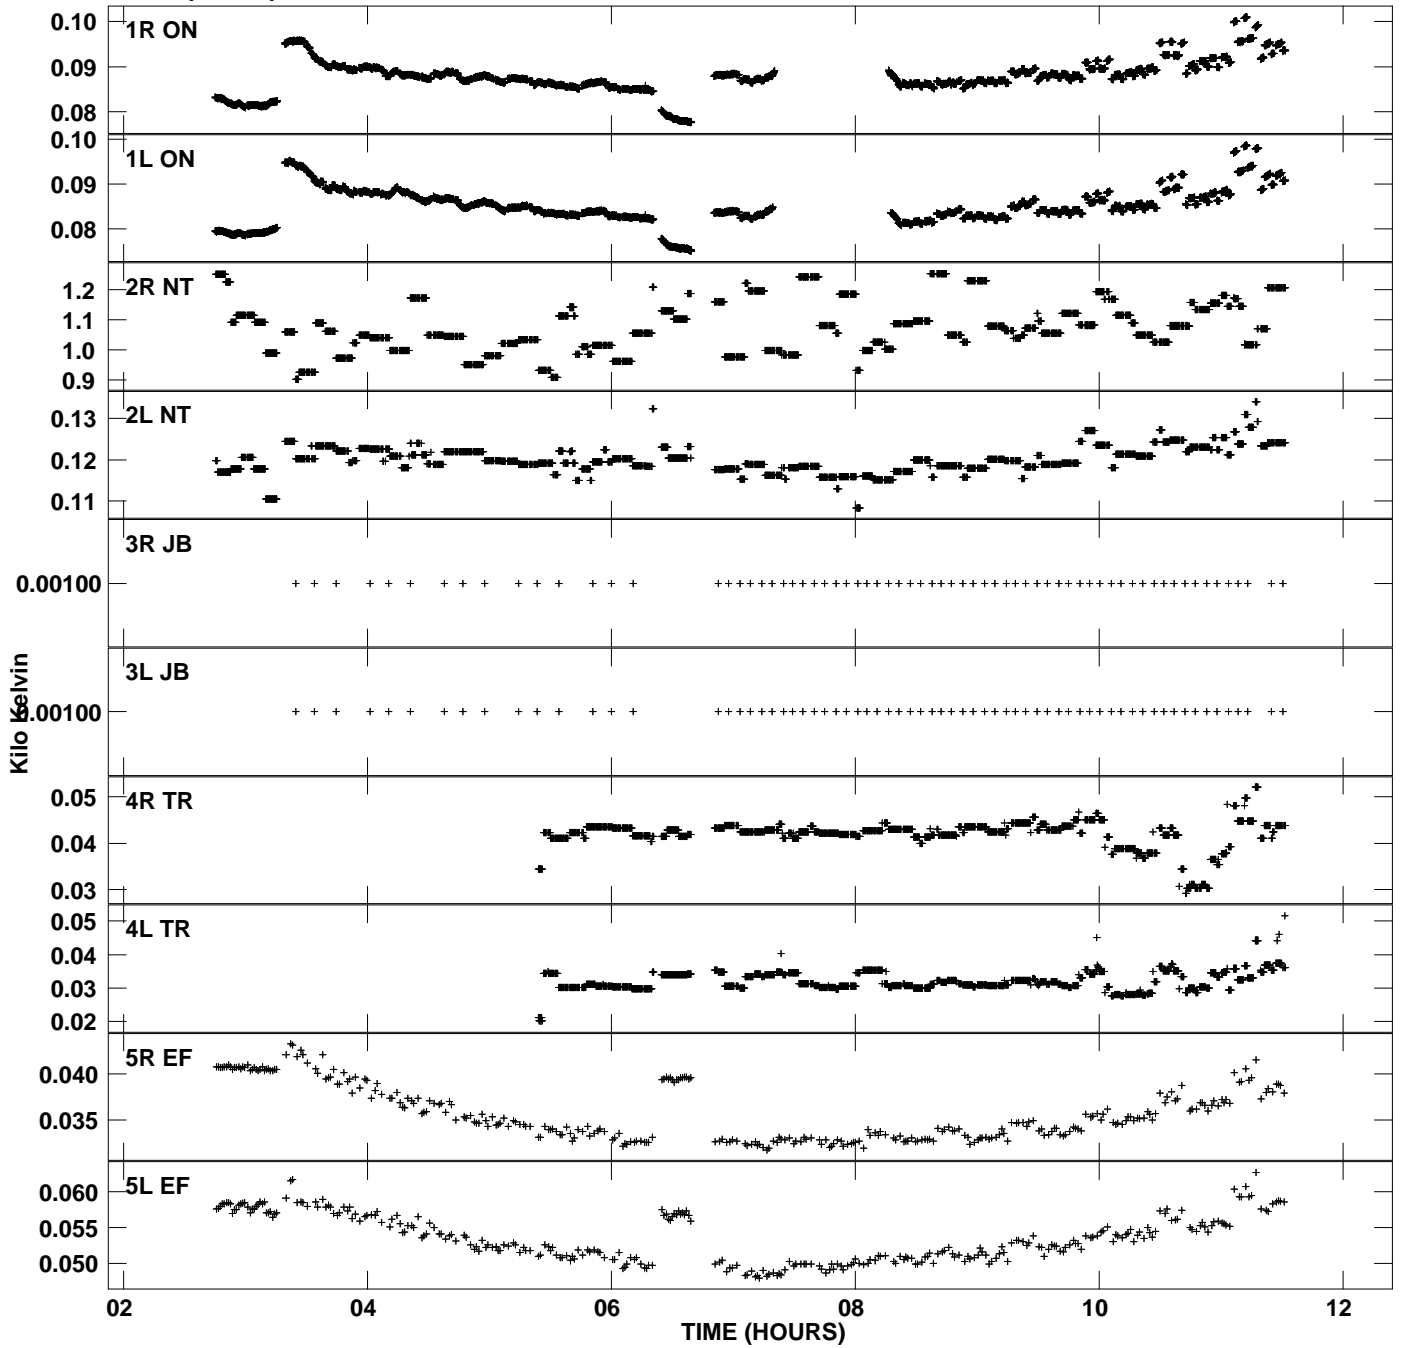

Plot file version 1 created 05-JUL-2013 19:37:19
Tsys vs UTC time for EB052D_2.UVDATA.1
TY 1 Rpol & Lpol IF 1

Plot file version 2 created 05-JUL-2013 19:37:19
Tsyst vs UTC time for EB052D_2.UVDATA.1
TY 1 Rpol & Lpol IF 1