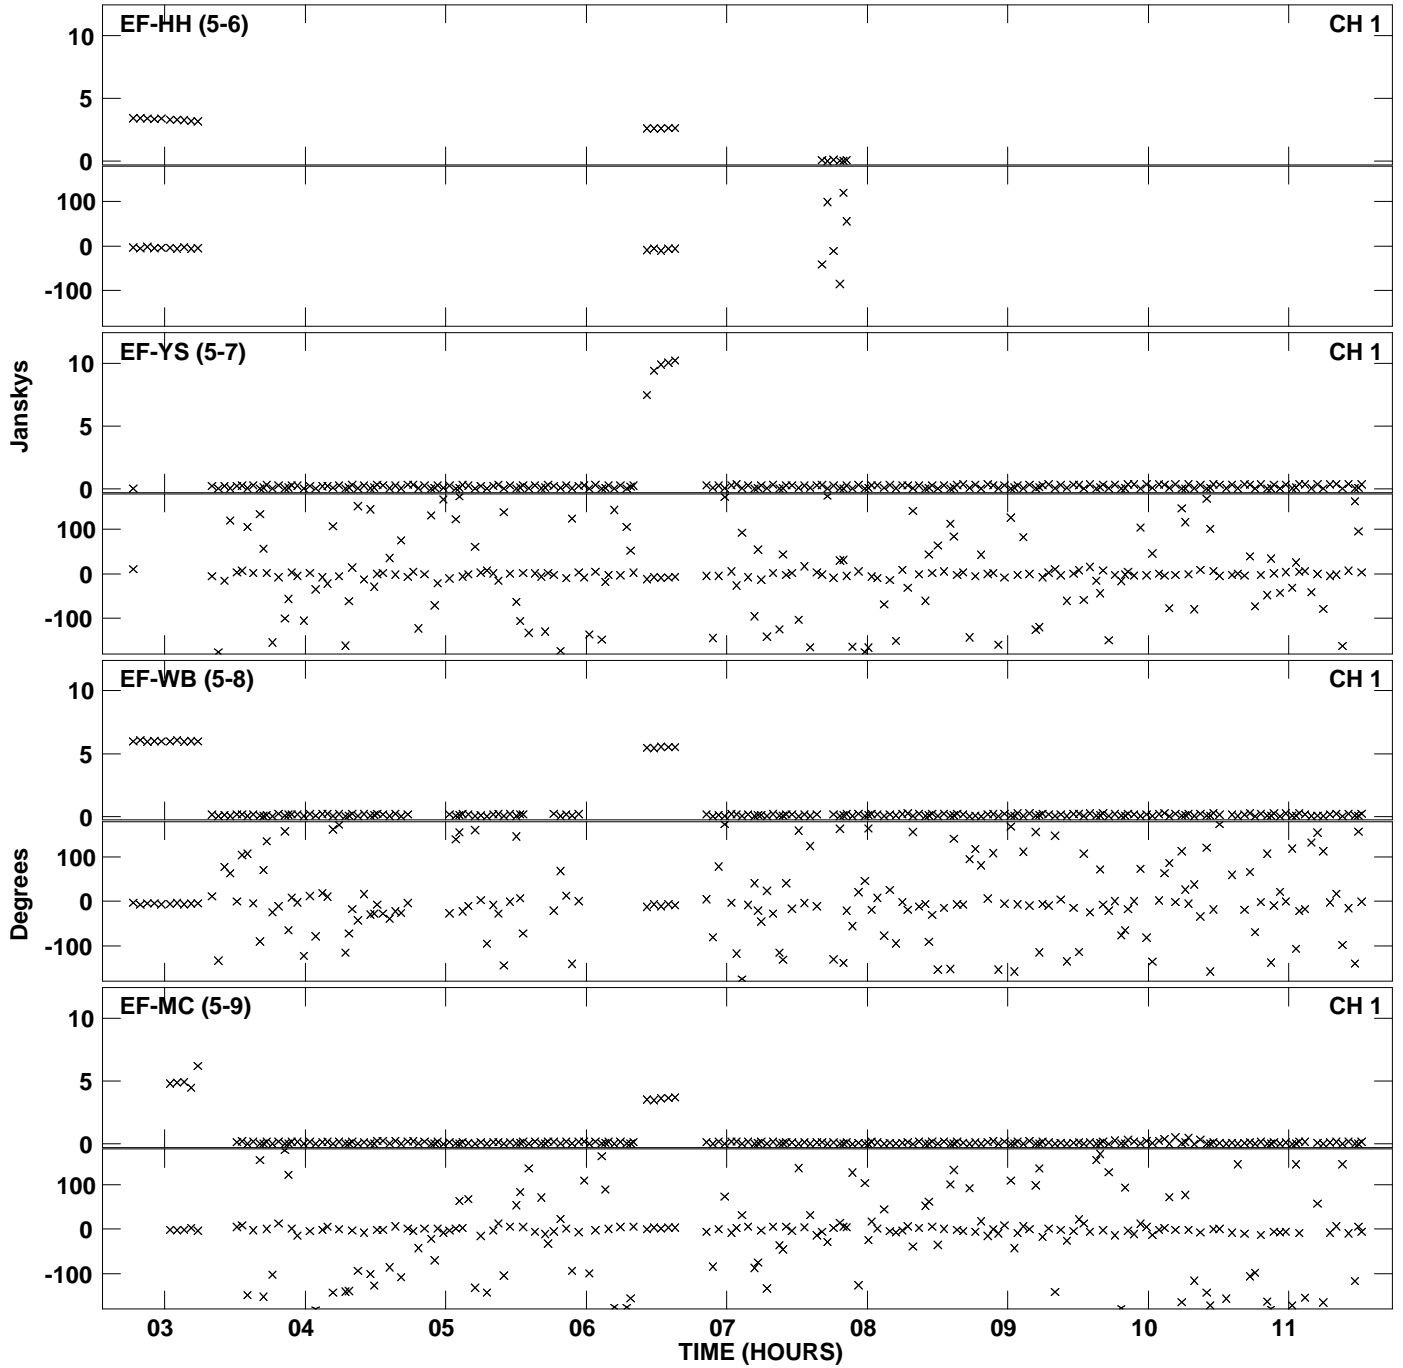

Plot file version 1 created 05-JUL-2013 22:45:31
Amplitude andPhase vs Time for EB052D 2.UVDATA.1 Vect aver. CL # 3
IF 1 CHAN 1 - 1024 STK LL

Plot file version 2 created 05-JUL-2013 22:45:31
Amplitude andPhase vs Time for EB052D 2.UVDATA.1 Vect aver. CL # 3
IF 1 CHAN 1 - 1024 STK LL

PLot file version 3 created 05-JUL-2013 22:46:59
Amplitude andPhase vs Time for EB052D 2.UVDATA.1 Vect aver. CL # 3
IF 1 CHAN 1 - 1024 STK RR

PLot file version 4 created 05-JUL-2013 22:46:59
Amplitude and Phase vs Time for EB052D 2.UVDATA.1 Vect aver. CL # 3
IF 1 CHAN 1 - 1024 STK RR