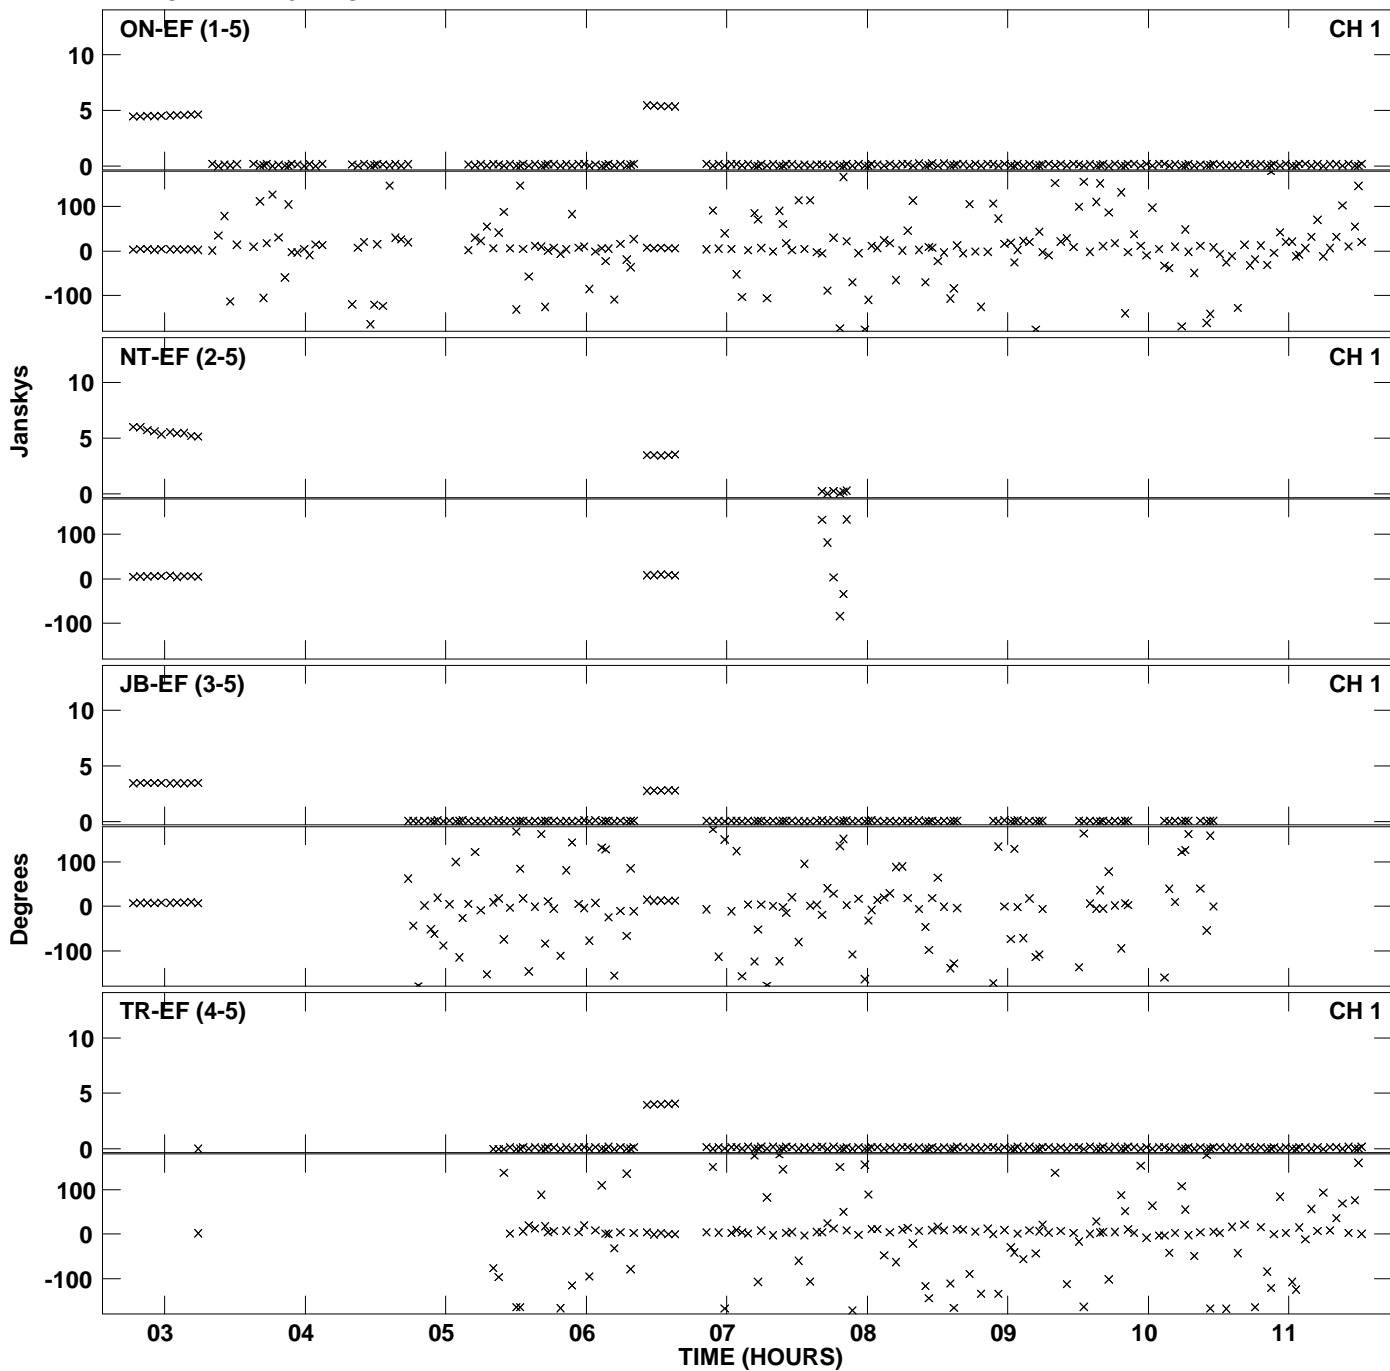

Plot file version 1 created 05-JUL-2013 22:45:31
Amplitude andPhase vs Time for EB052D 2.UVDATA.1 Vect aver. CL # 3
IF 1 CHAN 1 - 1024 STK LL

Plot file version 2 created 05-JUL-2013 22:45:31
Amplitude andPhase vs Time for EB052D 2.UVDATA.1 Vect aver. CL # 3
IF 1 CHAN 1 - 1024 STK LL

PLot file version 3 created 05-JUL-2013 22:46:59
Amplitude andPhase vs Time for EB052D 2.UVDATA.1 Vect aver. CL # 3
IF 1 CHAN 1 - 1024 STK RR

PLot file version 4 created 05-JUL-2013 22:46:59
Amplitude and Phase vs Time for EB052D 2.UVDATA.1 Vect aver. CL # 3
IF 1 CHAN 1 - 1024 STK RR