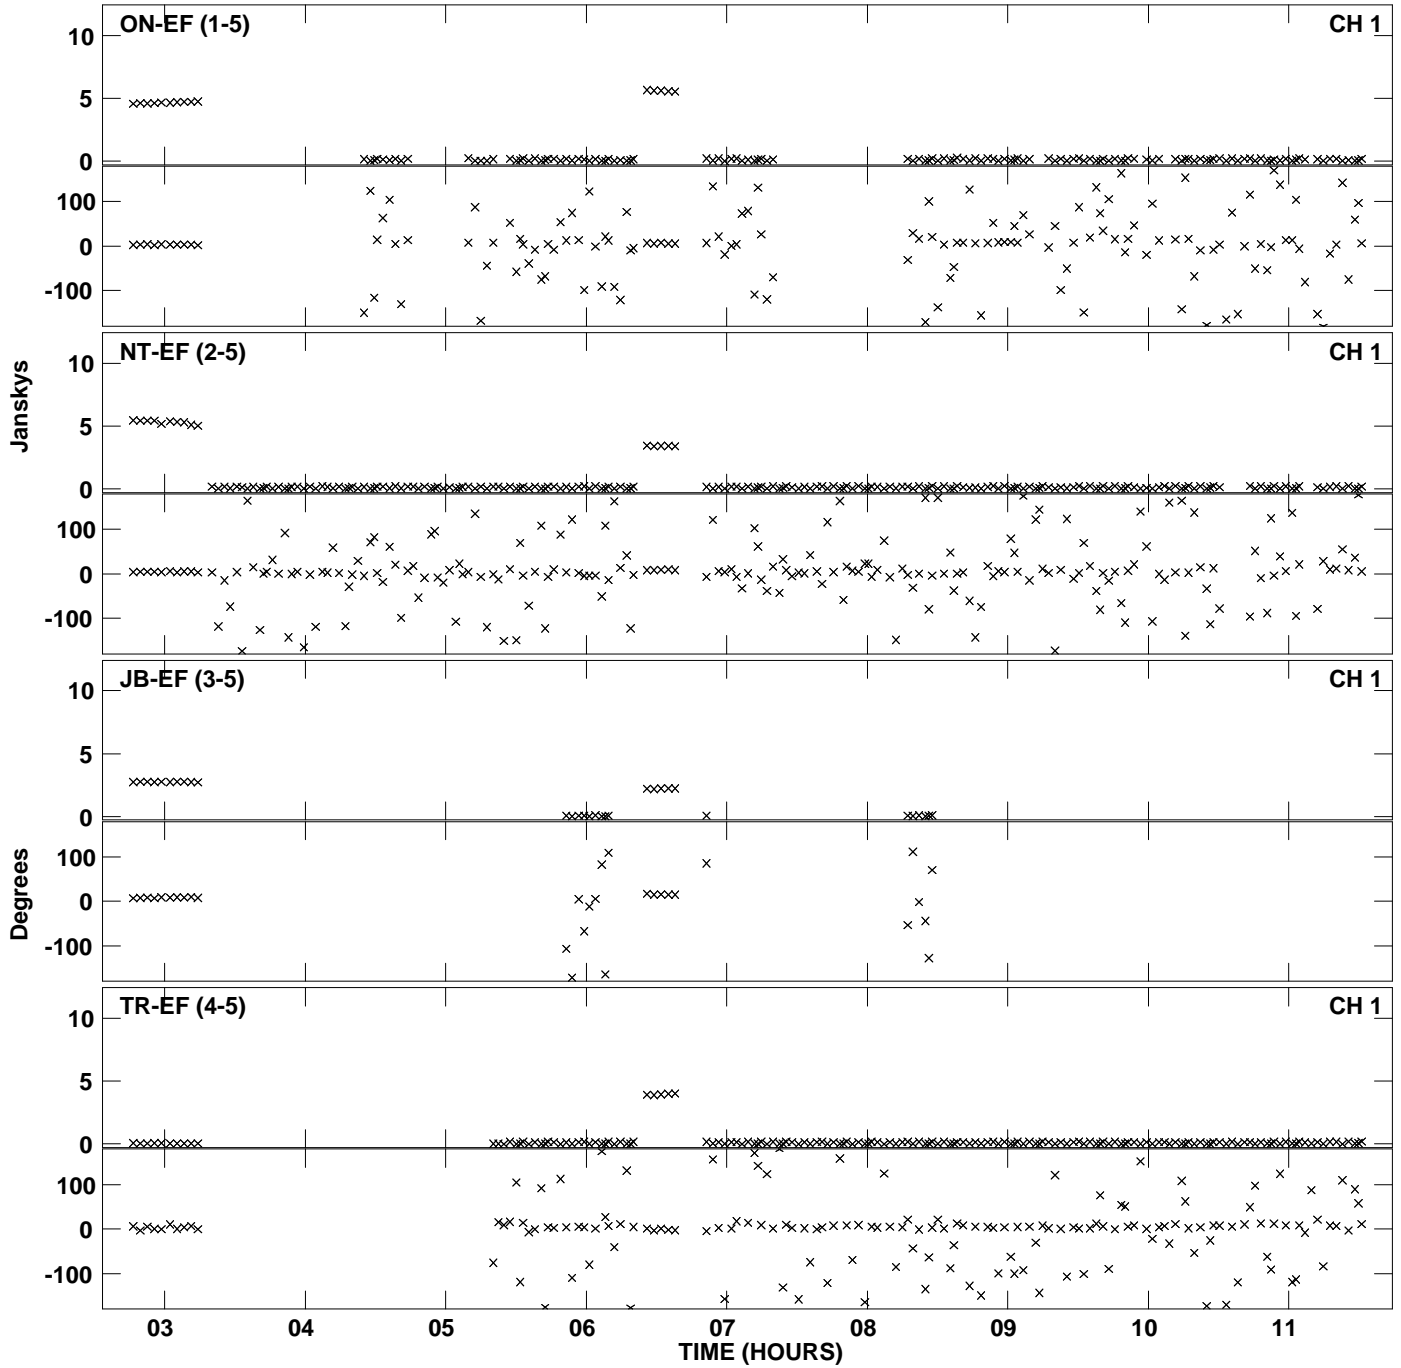

Plot file version 1 created 05-JUL-2013 22:45:31
Amplitude andPhase vs Time for EB052D 2.UVDATA.1 Vect aver. CL # 3
IF 1 CHAN 1 - 1024 STK LL

Plot file version 2 created 05-JUL-2013 22:45:31
Amplitude andPhase vs Time for EB052D 2.UVDATA.1 Vect aver. CL # 3
IF 1 CHAN 1 - 1024 STK LL

PLot file version 3 created 05-JUL-2013 22:46:59
Amplitude andPhase vs Time for EB052D 2.UVDATA.1 Vect aver. CL # 3
IF 1 CHAN 1 - 1024 STK RR

PLot file version 4 created 05-JUL-2013 22:46:59
Amplitude and Phase vs Time for EB052D 2.UVDATA.1 Vect aver. CL # 3
IF 1 CHAN 1 - 1024 STK RR