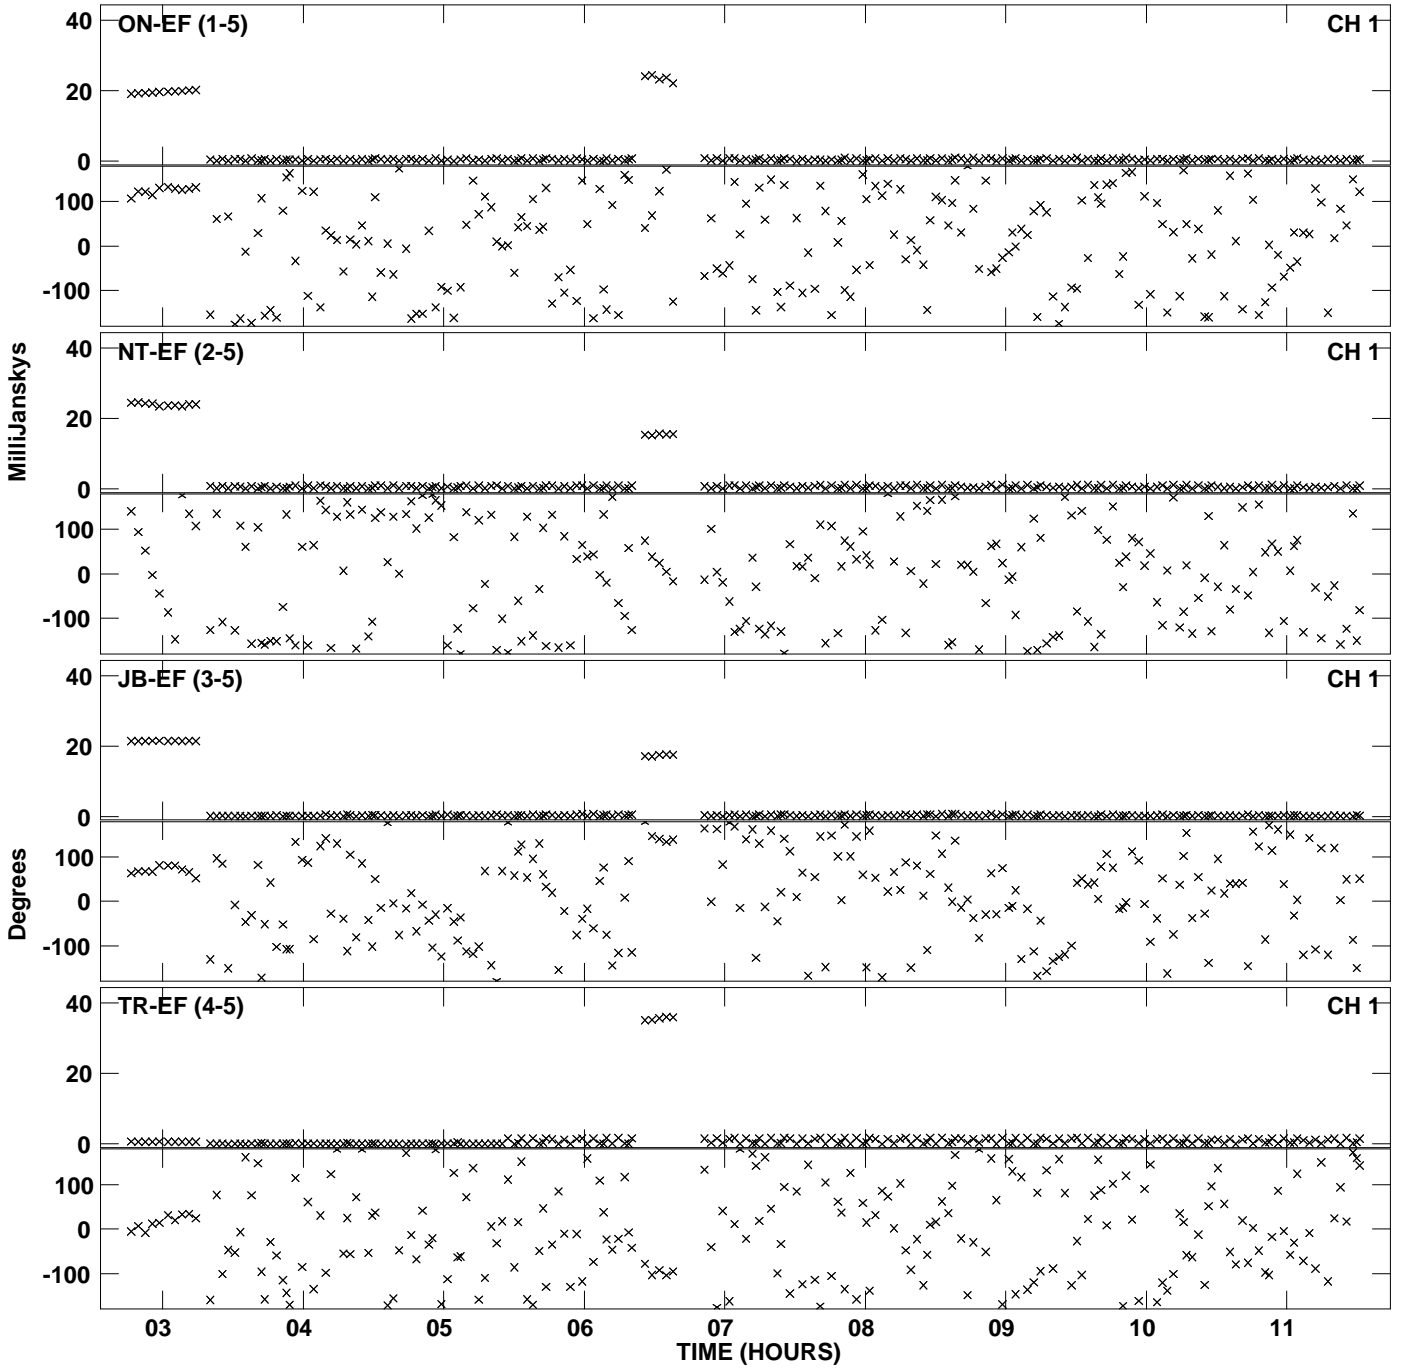

Plot file version 1 created 05-JUL-2013 19:25:26
Amplitude andPhase vs Time for EB052D 2.UVDATA.1 Vect aver.
IF 1 CHAN 1 - 1024 STK LL

PLot file version 2 created 05-JUL-2013 19:25:26
Amplitude andPhase vs Time for EB052D 2.UVDATA.1 Vect aver.
IF 1 CHAN 1 - 1024 STK LL

PLot file version 3 created 05-JUL-2013 19:26:41
Amplitude andPhase vs Time for EB052D 2.UVDATA.1 Vect aver.
IF 1 CHAN 1 - 1024 STK RR

Plot file version 4 created 05-JUL-2013 19:26:41
Amplitude andPhase vs Time for EB052D 2.UVDATA.1 Vect aver.
IF 1 CHAN 1 - 1024 STK RR