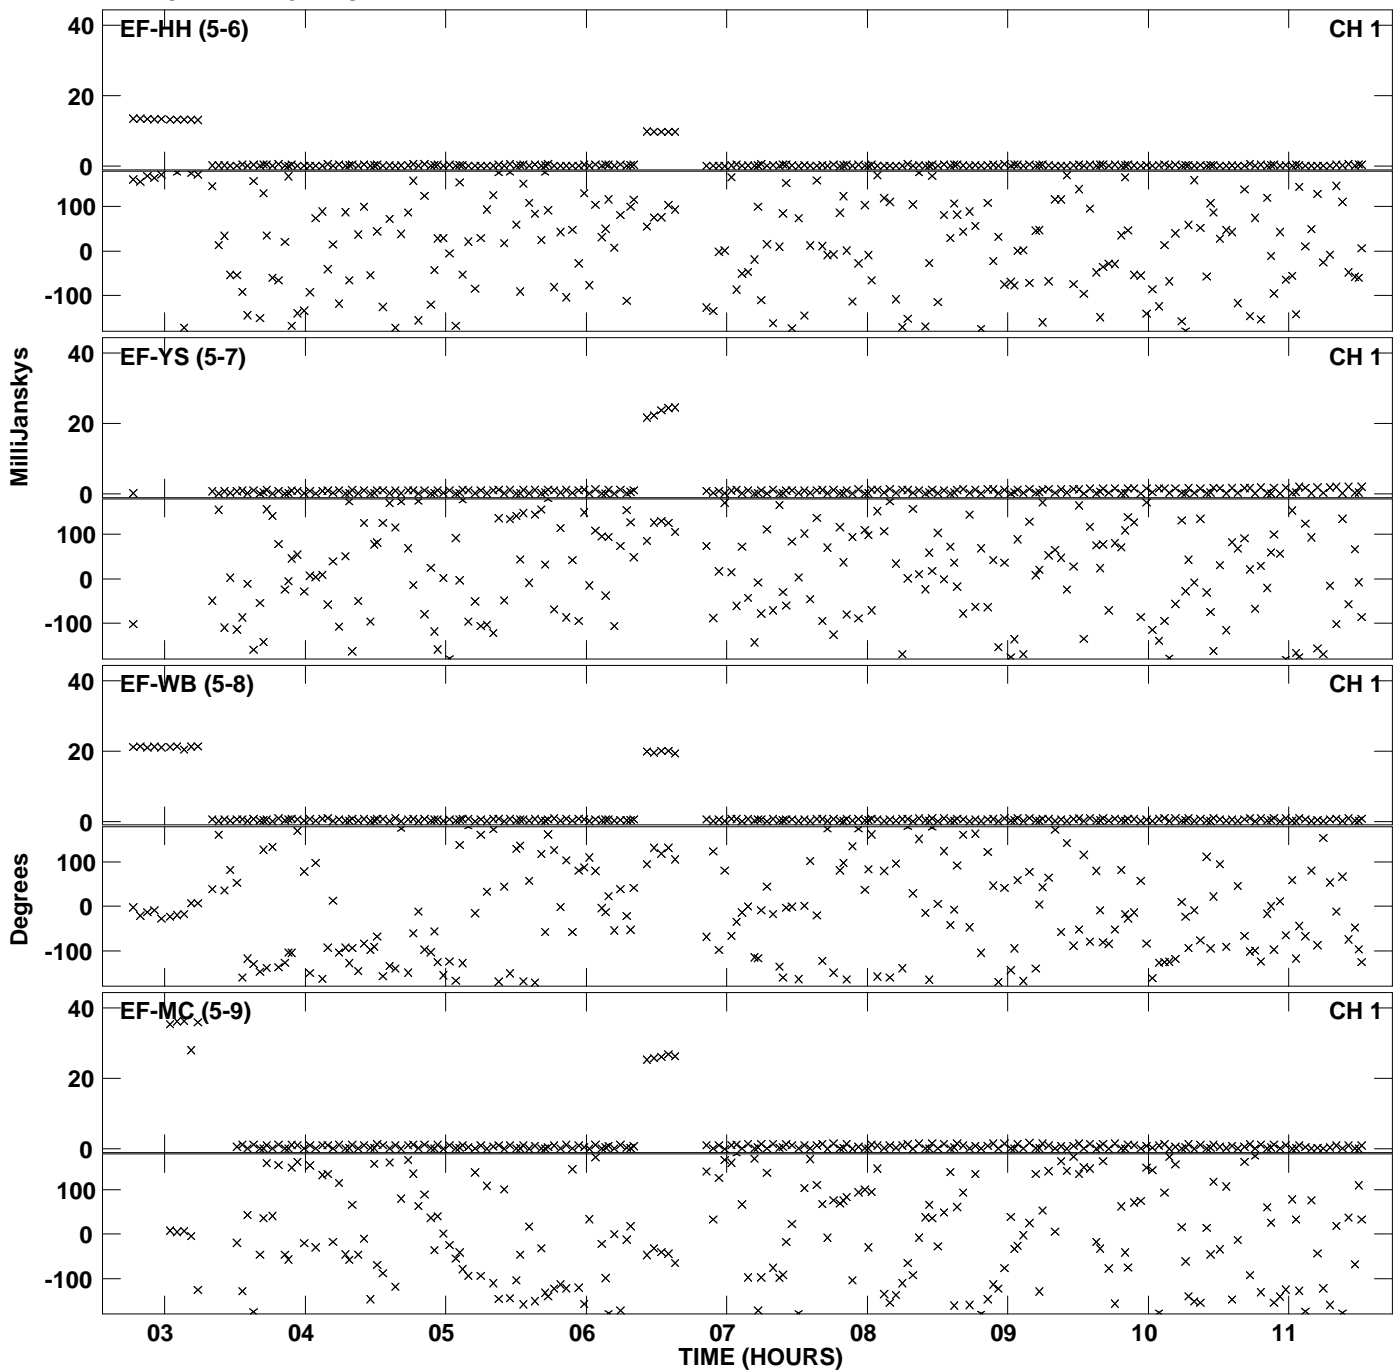

Plot file version 1 created 05-JUL-2013 19:25:26
Amplitude andPhase vs Time for EB052D 2.UVDATA.1 Vect aver.
IF 1 CHAN 1 - 1024 STK LL

PLot file version 2 created 05-JUL-2013 19:25:26
Amplitude andPhase vs Time for EB052D 2.UVDATA.1 Vect aver.
IF 1 CHAN 1 - 1024 STK LL

PLot file version 3 created 05-JUL-2013 19:26:41
Amplitude andPhase vs Time for EB052D 2.UVDATA.1 Vect aver.
IF 1 CHAN 1 - 1024 STK RR

Plot file version 4 created 05-JUL-2013 19:26:41
Amplitude andPhase vs Time for EB052D 2.UVDATA.1 Vect aver.
IF 1 CHAN 1 - 1024 STK RR