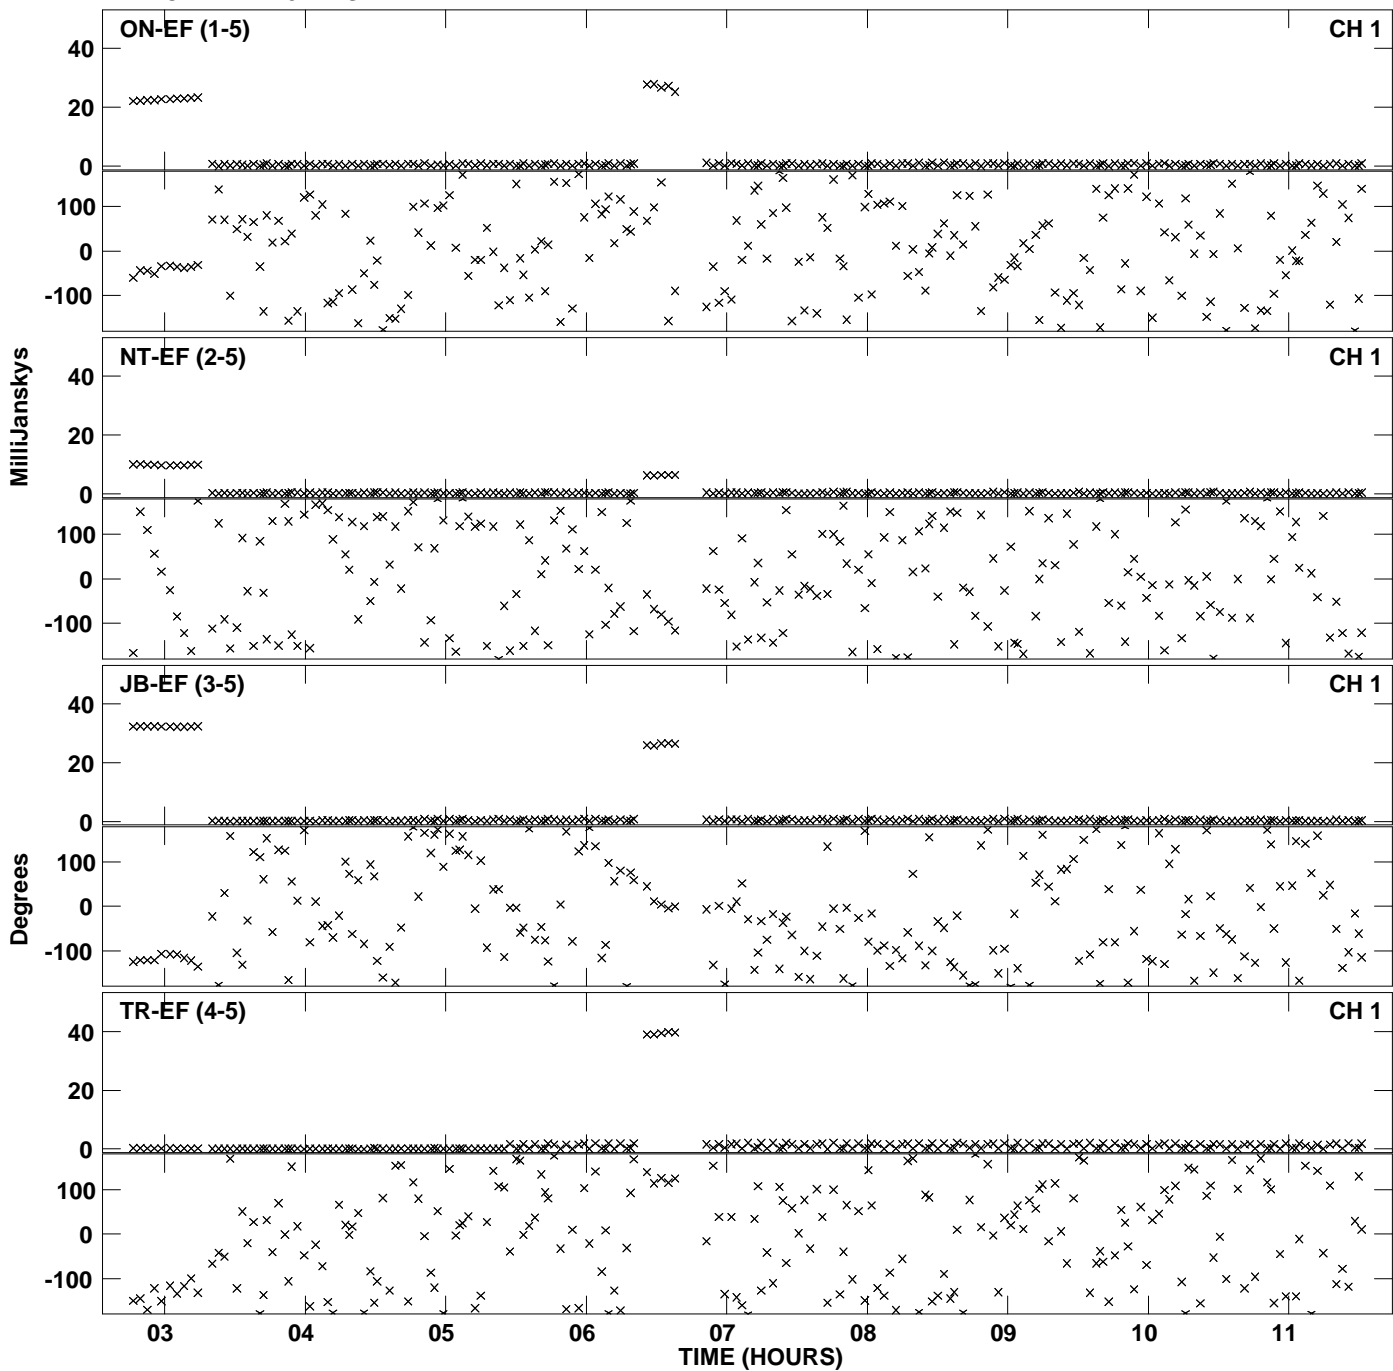

Plot file version 1 created 05-JUL-2013 19:25:26
Amplitude andPhase vs Time for EB052D 2.UVDATA.1 Vect aver.
IF 1 CHAN 1 - 1024 STK LL

PLot file version 2 created 05-JUL-2013 19:25:26
Amplitude andPhase vs Time for EB052D 2.UVDATA.1 Vect aver.
IF 1 CHAN 1 - 1024 STK LL

PLot file version 3 created 05-JUL-2013 19:26:41
Amplitude andPhase vs Time for EB052D 2.UVDATA.1 Vect aver.
IF 1 CHAN 1 - 1024 STK RR

Plot file version 4 created 05-JUL-2013 19:26:41
Amplitude andPhase vs Time for EB052D 2.UVDATA.1 Vect aver.
IF 1 CHAN 1 - 1024 STK RR