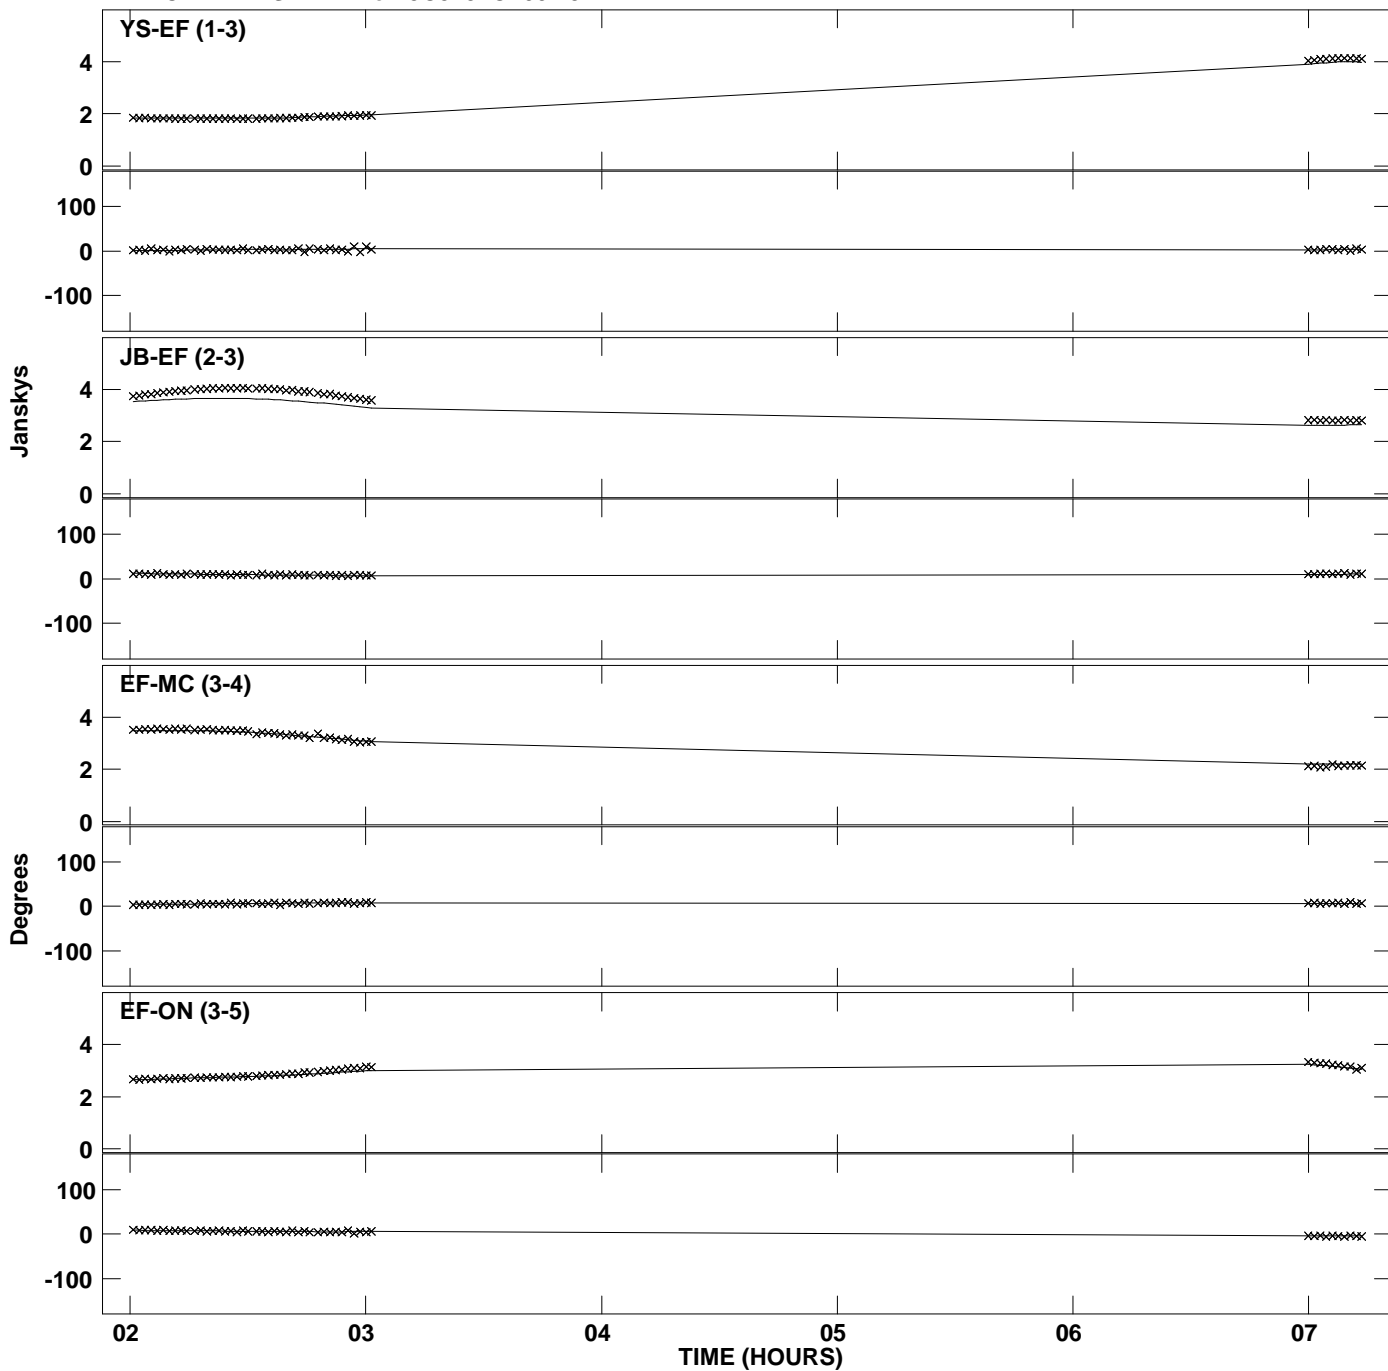

PLot file version 1 created 02-DEC-2015 13:40:28
Amplitude andPhase vs Time for 3C345.MULTI.1 Vect aver. CL # 3
IF 1 CHAN 1 STK LL of 3C345.ICL001.3

Plot file version 2 created 02-DEC-2015 13:40:28
Amplitude and Phase vs Time for 3C345.MULTI.1 Vect aver. CL # 3
IF 1 CHAN 1 STK LL of 3C345.ICL001.3

PLot file version 3 created 02-DEC-2015 13:40:28
Amplitude andPhase vs Time for 3C345.MULTI.1 Vect aver. CL # 3
IF 1 CHAN 1 STK RR of 3C345.ICL001.3

Plot file version 4 created 02-DEC-2015 13:40:28
Amplitude andPhase vs Time for 3C345.MULTI.1 Vect aver. CL # 3
IF 1 CHAN 1 STK RR of 3C345.ICL001.3