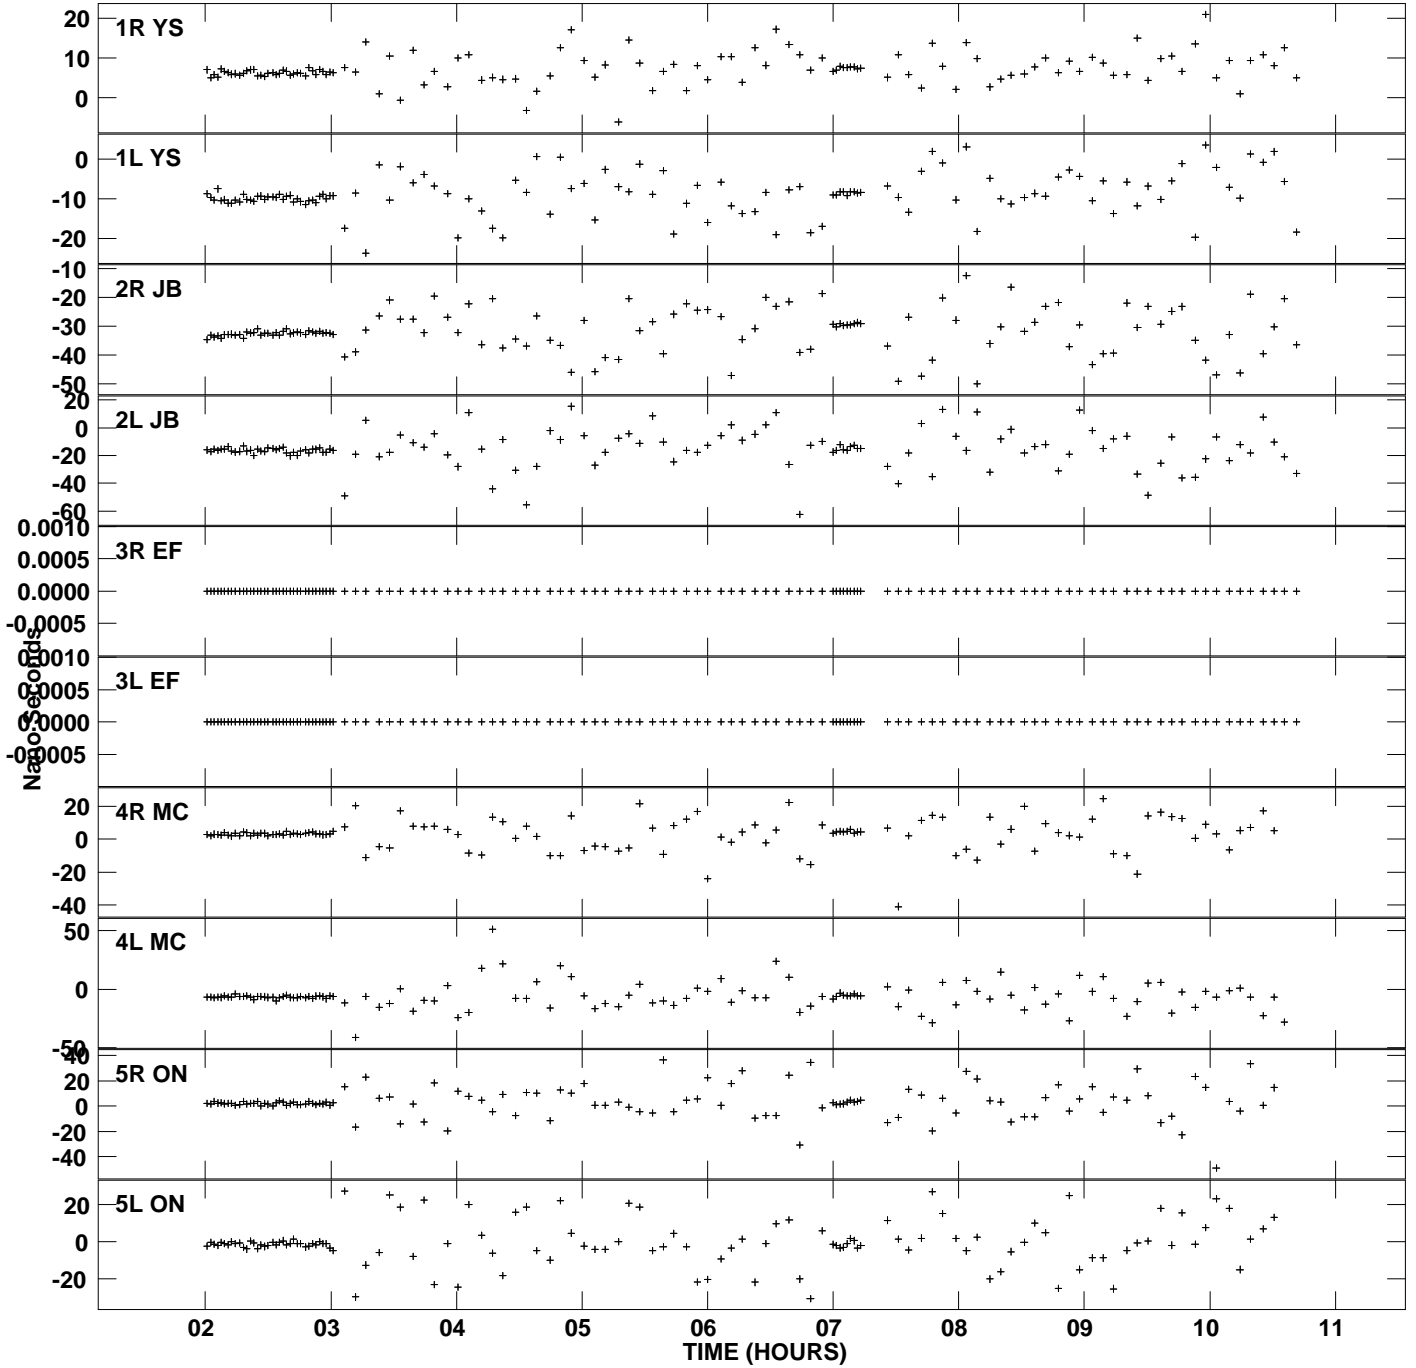

Plot file version 1 created 02-DEC-2015 13:15:32
Delay vs UTC time for EB052E_2.UVDATA.1
SN 2 Rpol & Lpol IF 1

Plot file version 2 created 02-DEC-2015 13:15:32
Delay vs UTC time for EB052E_2.UVDATA.1
SN 2 Rpol & Lpol IF 1