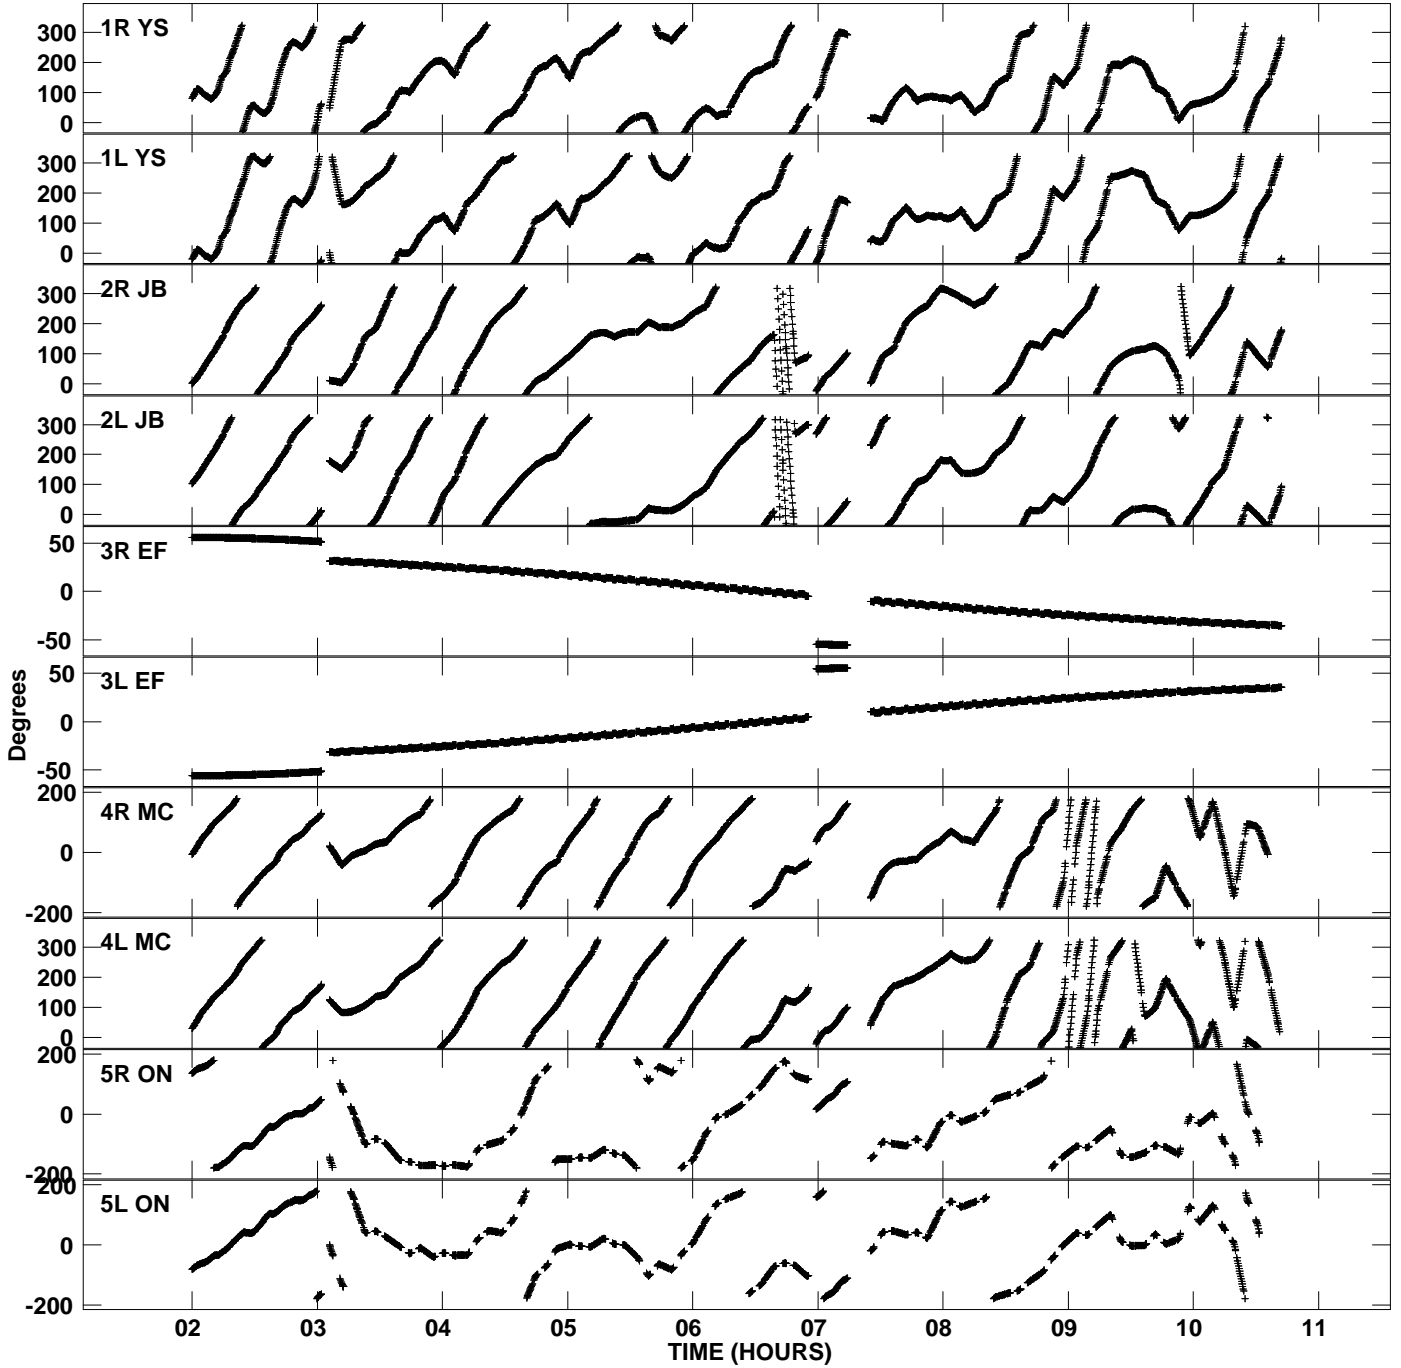

Plot file version 1 created 02-DEC-2015 13:15:32
Gain phs vs UTC time for EB052E_2.UVDATA.1
CL 3 Rpol & Lpol IF 1

Plot file version 2 created 02-DEC-2015 13:15:32
Gain phs vs UTC time for EB052E_2.UVDATA.1
CL 3 Rpol & Lpol IF 1