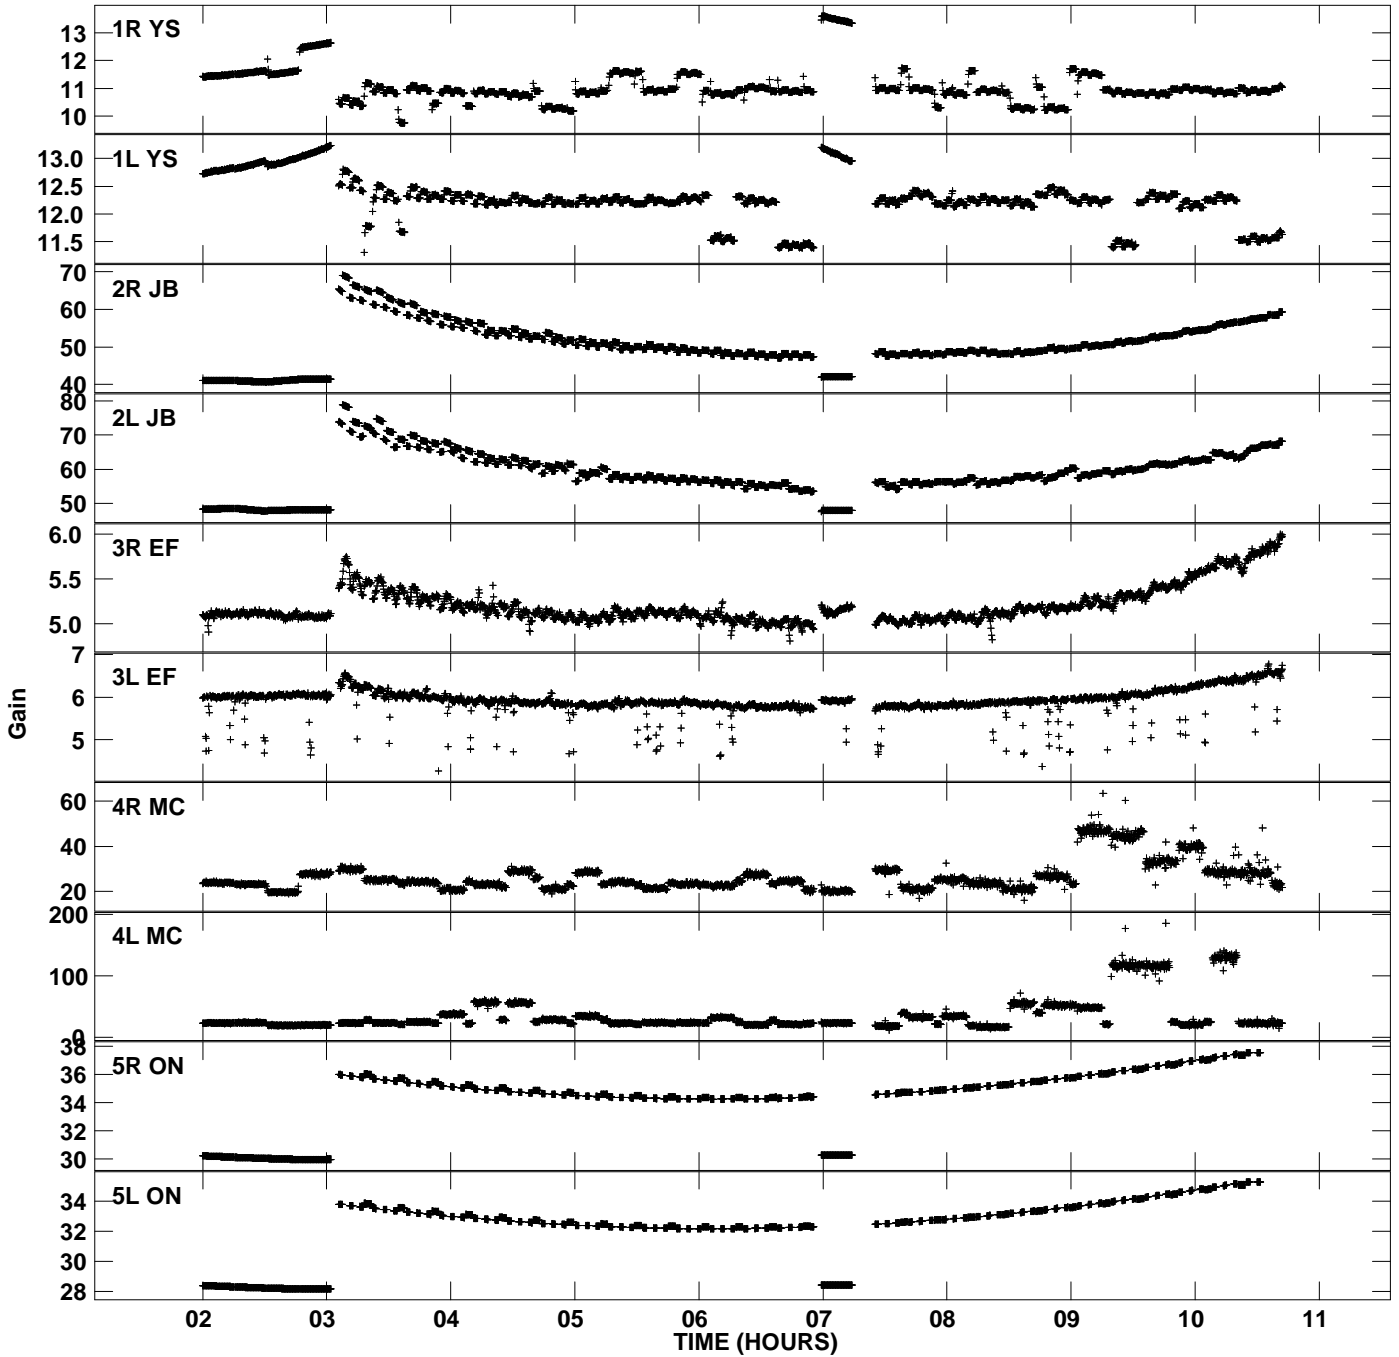

Plot file version 1 created 02-DEC-2015 12:03:00
Gain amp vs UTC time for EB052E_2.UVDATA.1
CL 2 Rpol & Lpol IF 1

Plot file version 2 created 02-DEC-2015 12:03:00
Gain amp vs UTC time for EB052E_2.UVDATA.1
CL 2 Rpol & Lpol IF 1