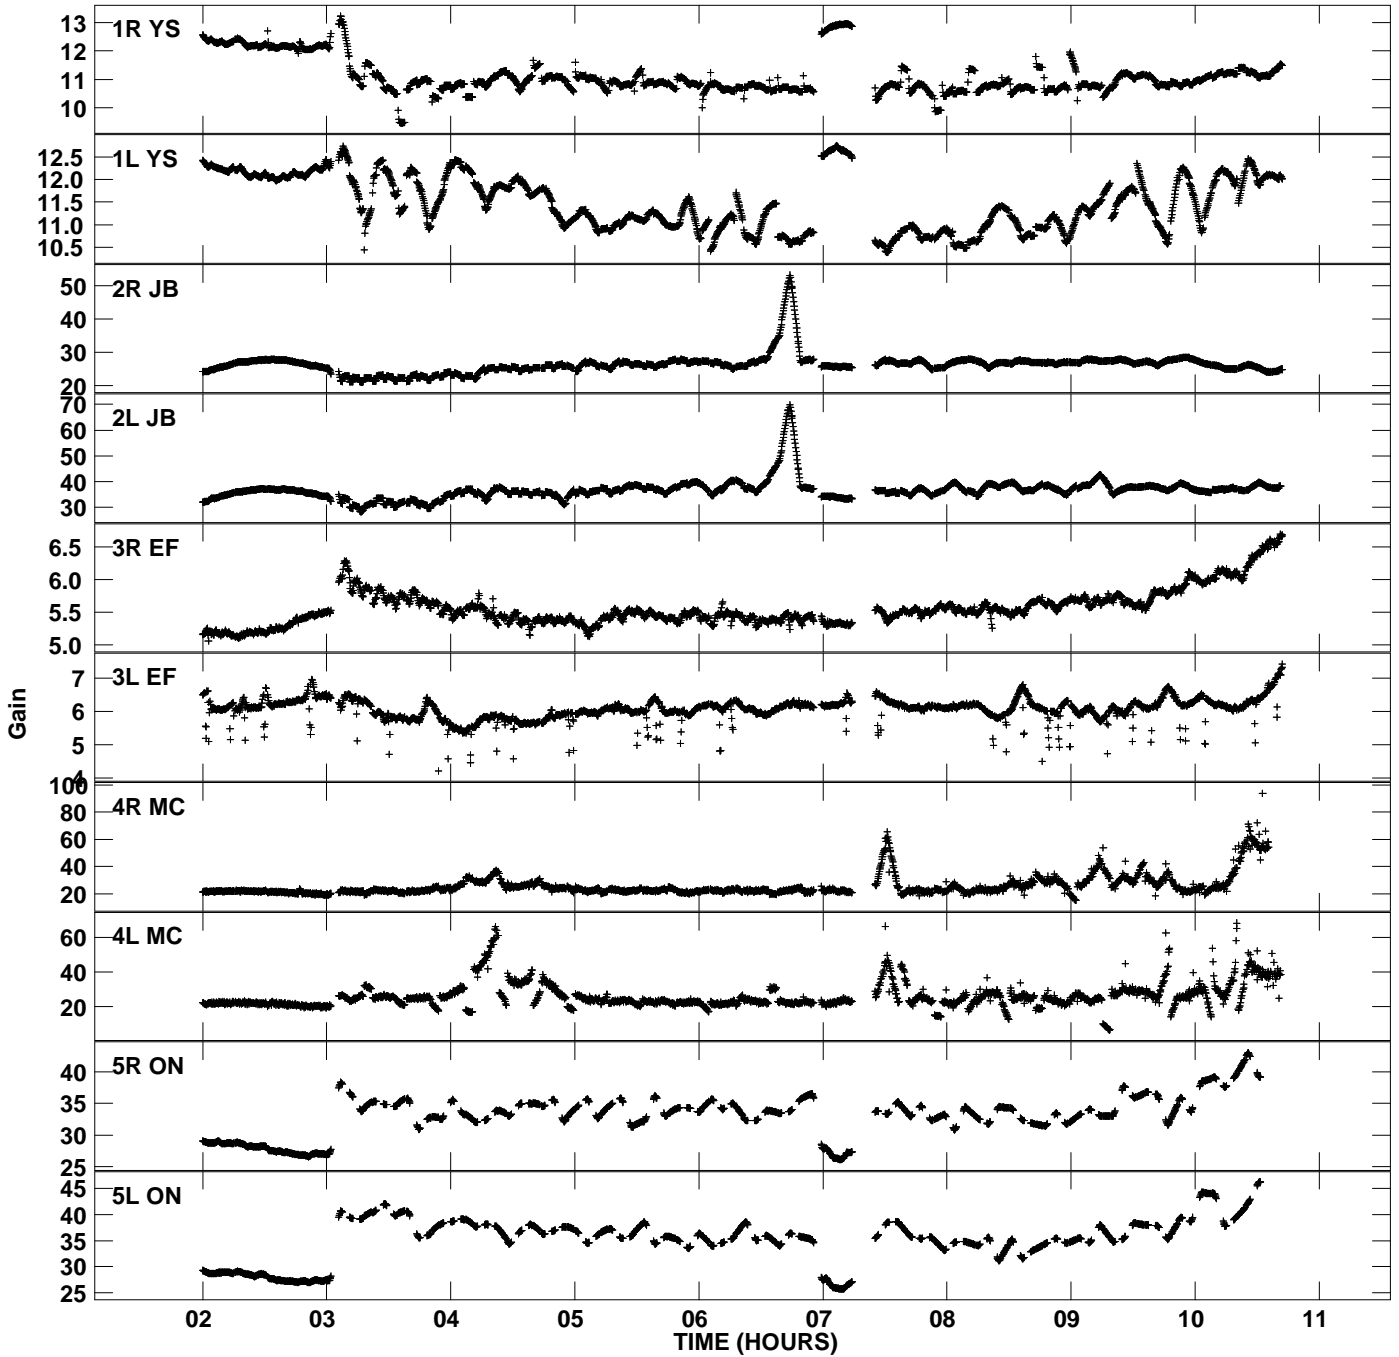

Plot file version 1 created 02-DEC-2015 13:40:33
Gain amp vs UTC time for EB052E_2.TMP.1
CL 4 Rpol & Lpol IF 1

Plot file version 2 created 02-DEC-2015 13:40:33
Gain amp vs UTC time for EB052E_2.TMP.1
CL 4 Rpol & Lpol IF 1