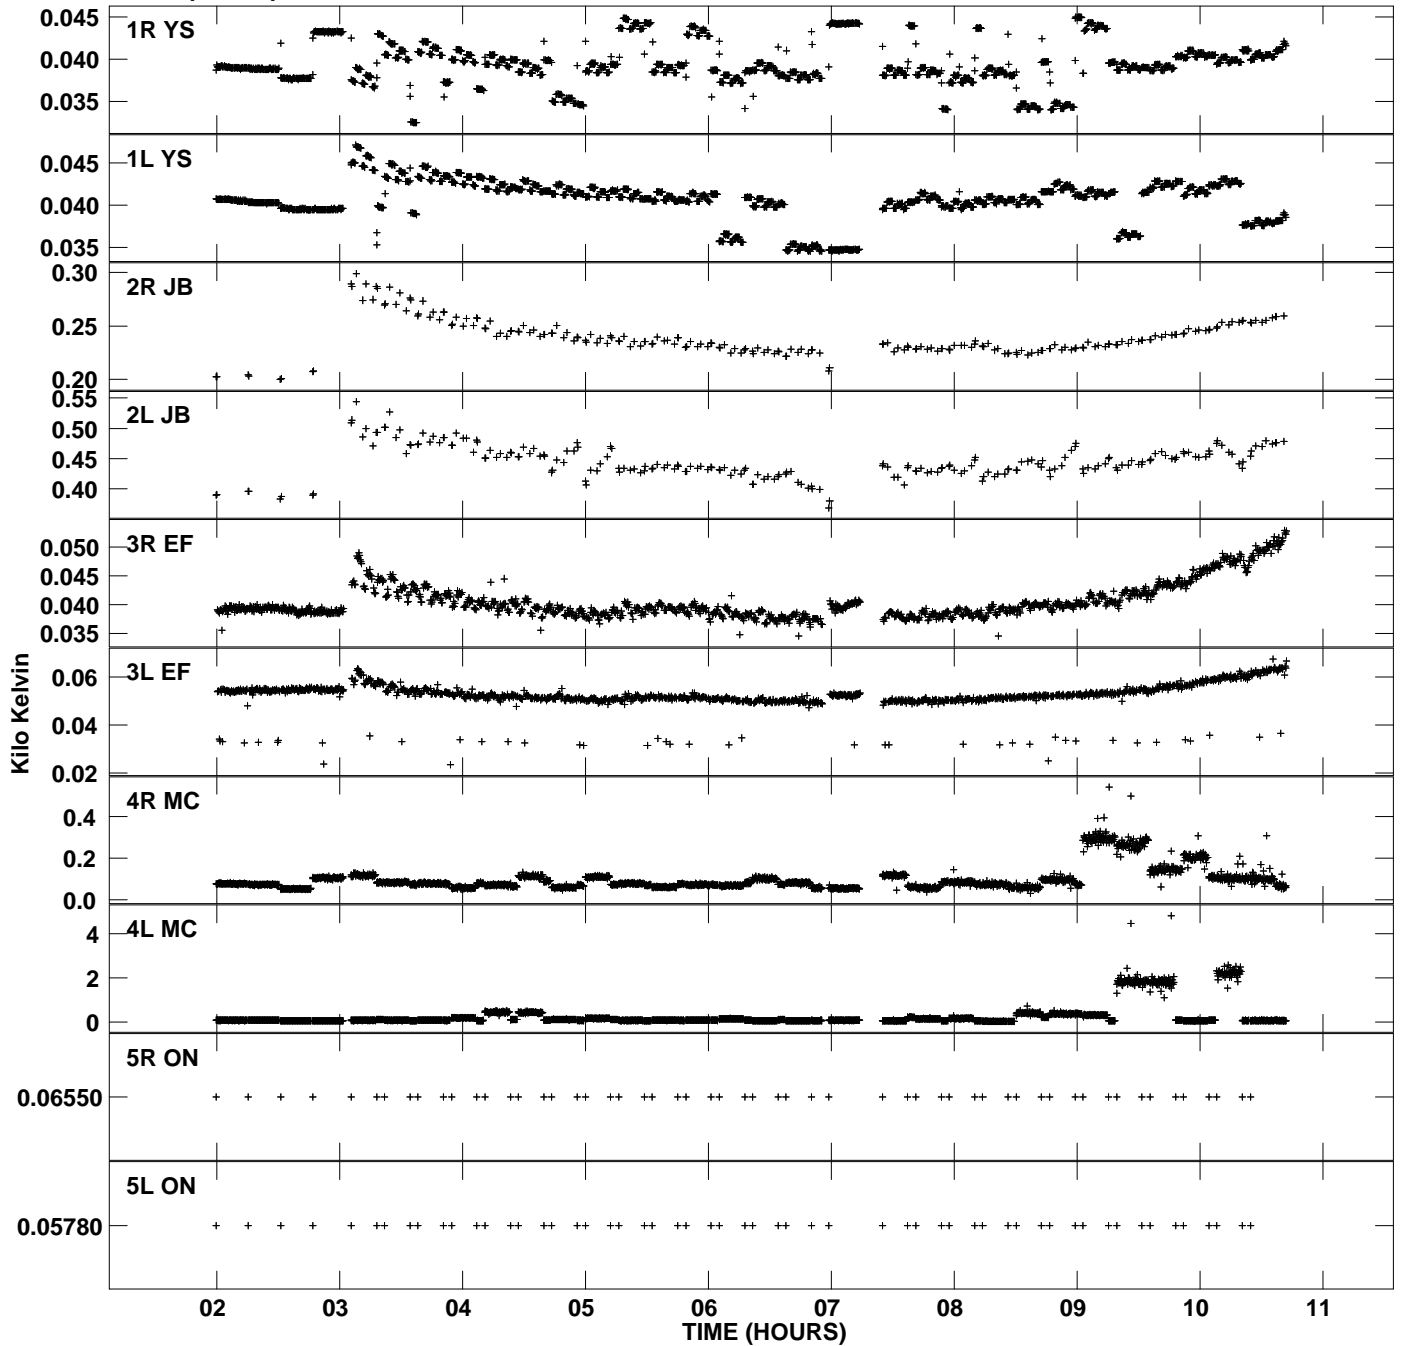

Plot file version 1 created 02-DEC-2015 12:02:59  
Tsys vs UTC time for EB052E\_2.UVDATA.1  
TY 1 Rpol & Lpol IF 1

Plot file version 2 created 02-DEC-2015 12:02:59  
Tsys vs UTC time for EB052E\_2.UVDATA.1  
TY 1 Rpol & Lpol IF 1