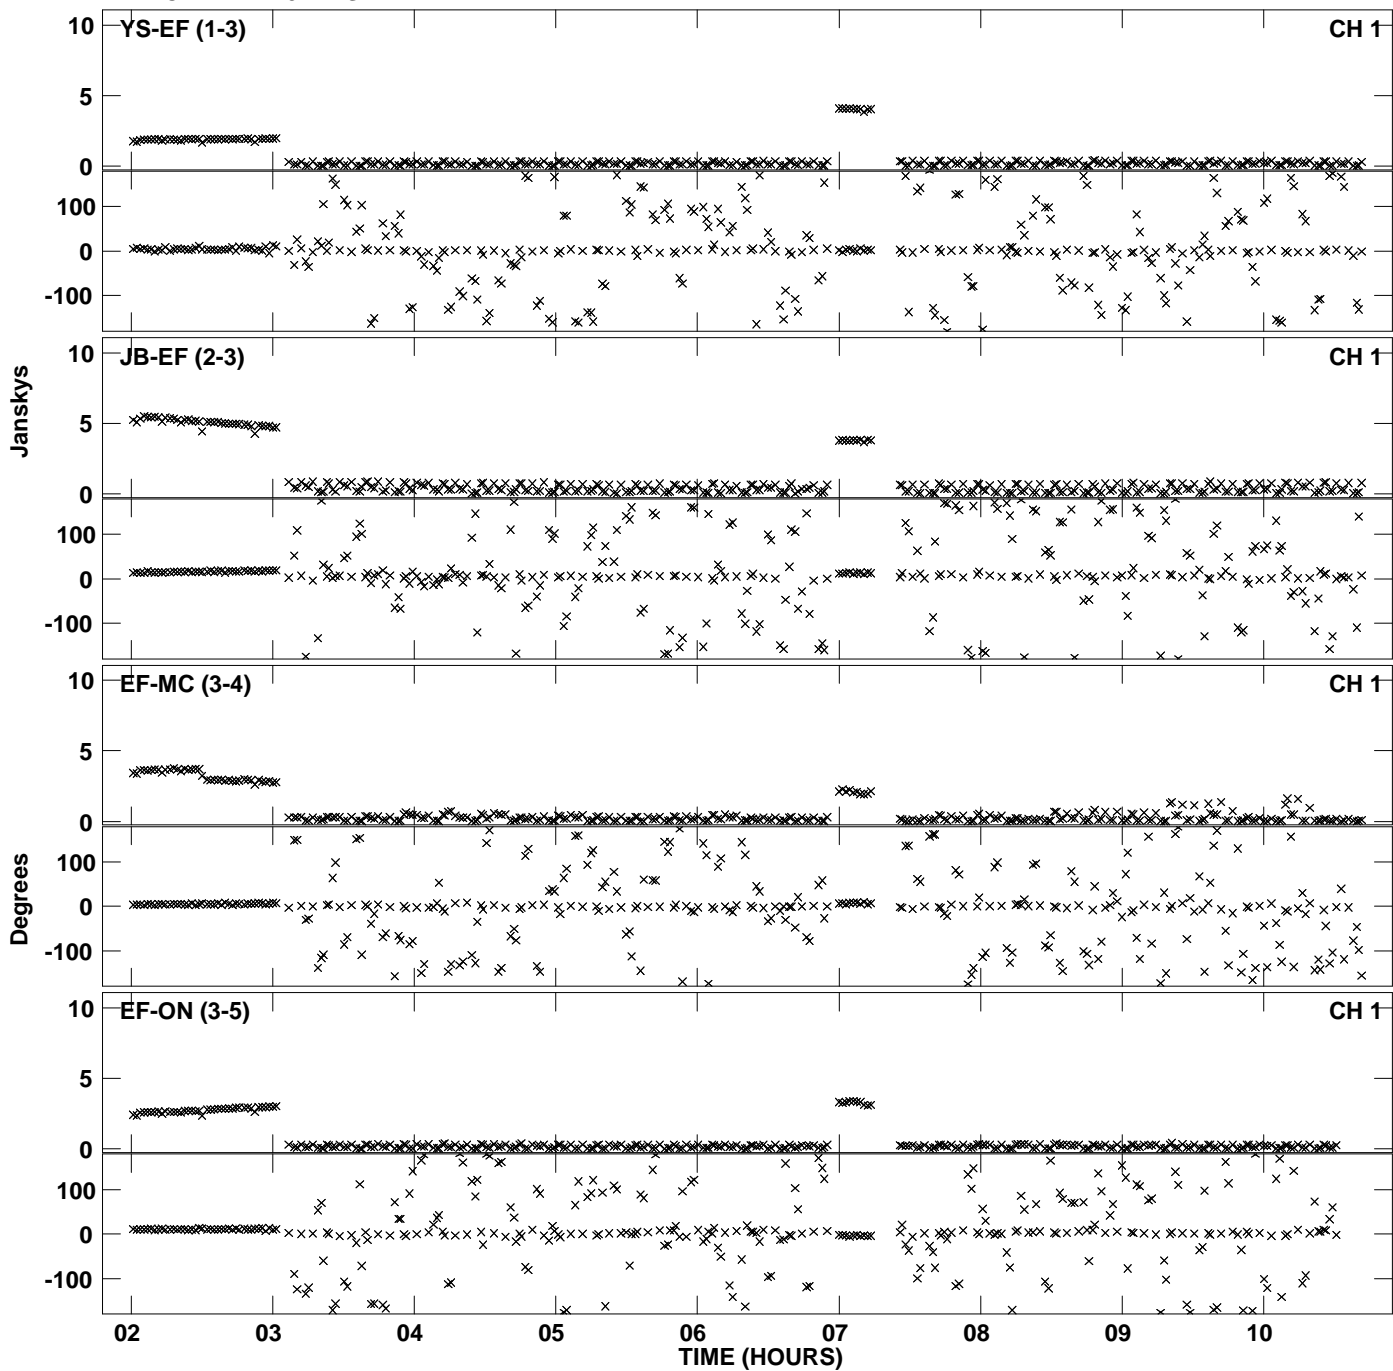

Plot file version 1 created 02-DEC-2015 13:36:03
Amplitude andPhase vs Time for EB052E 2.UVDATA.1 Vect aver. CL # 3
IF 1 CHAN 1 - 1024 STK LL

PLot file version 2 created 02-DEC-2015 13:36:03
Amplitude andPhase vs Time for EB052E 2.UVDATA.1 Vect aver. CL # 3
IF 1 CHAN 1 - 1024 STK LL

Plot file version 3 created 02-DEC-2015 13:37:54
Amplitude andPhase vs Time for EB052E 2.UVDATA.1 Vect aver. CL # 3
IF 1 CHAN 1 - 1024 STK RR

PLot file version 4 created 02-DEC-2015 13:37:54
Amplitude andPhase vs Time for EB052E 2.UVDATA.1 Vect aver. CL # 3
IF 1 CHAN 1 - 1024 STK RR