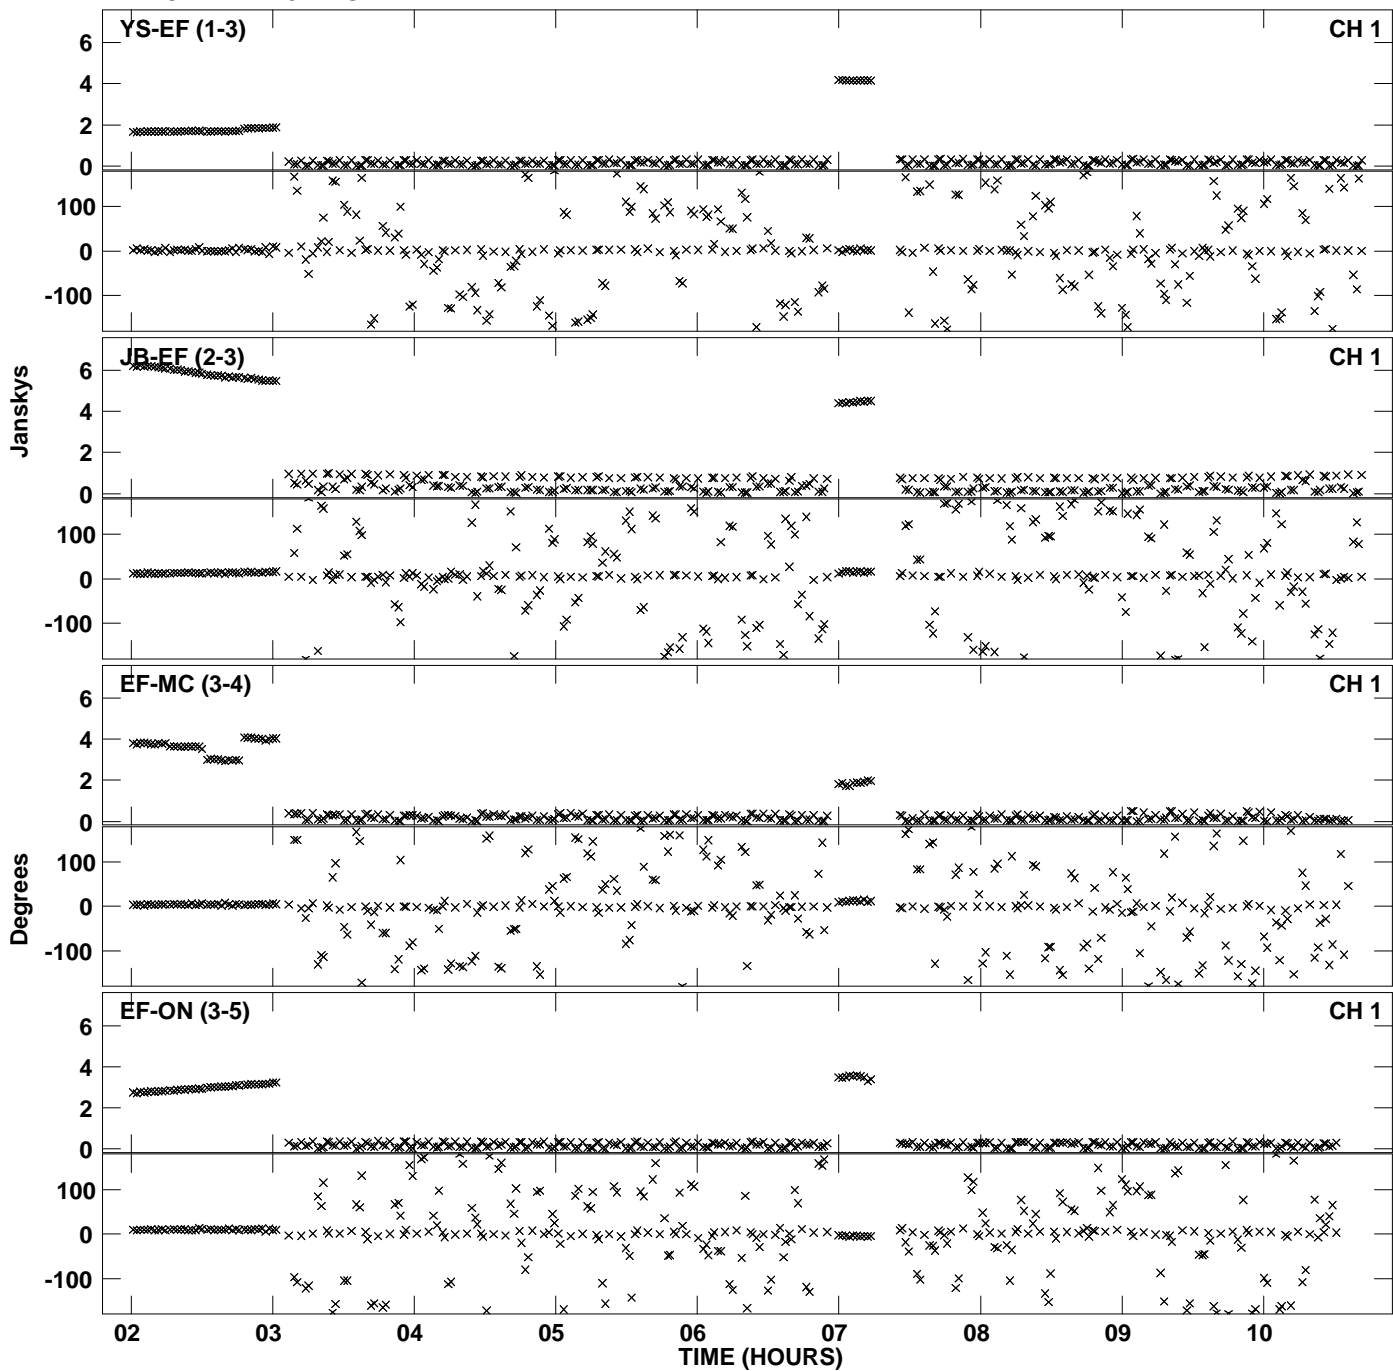

Plot file version 1 created 02-DEC-2015 13:36:03
Amplitude andPhase vs Time for EB052E 2.UVDATA.1 Vect aver. CL # 3
IF 1 CHAN 1 - 1024 STK LL

PLot file version 2 created 02-DEC-2015 13:36:03
Amplitude andPhase vs Time for EB052E 2.UVDATA.1 Vect aver. CL # 3
IF 1 CHAN 1 - 1024 STK LL

Plot file version 3 created 02-DEC-2015 13:37:54
Amplitude andPhase vs Time for EB052E 2.UVDATA.1 Vect aver. CL # 3
IF 1 CHAN 1 - 1024 STK RR

PLot file version 4 created 02-DEC-2015 13:37:54
Amplitude andPhase vs Time for EB052E 2.UVDATA.1 Vect aver. CL # 3
IF 1 CHAN 1 - 1024 STK RR