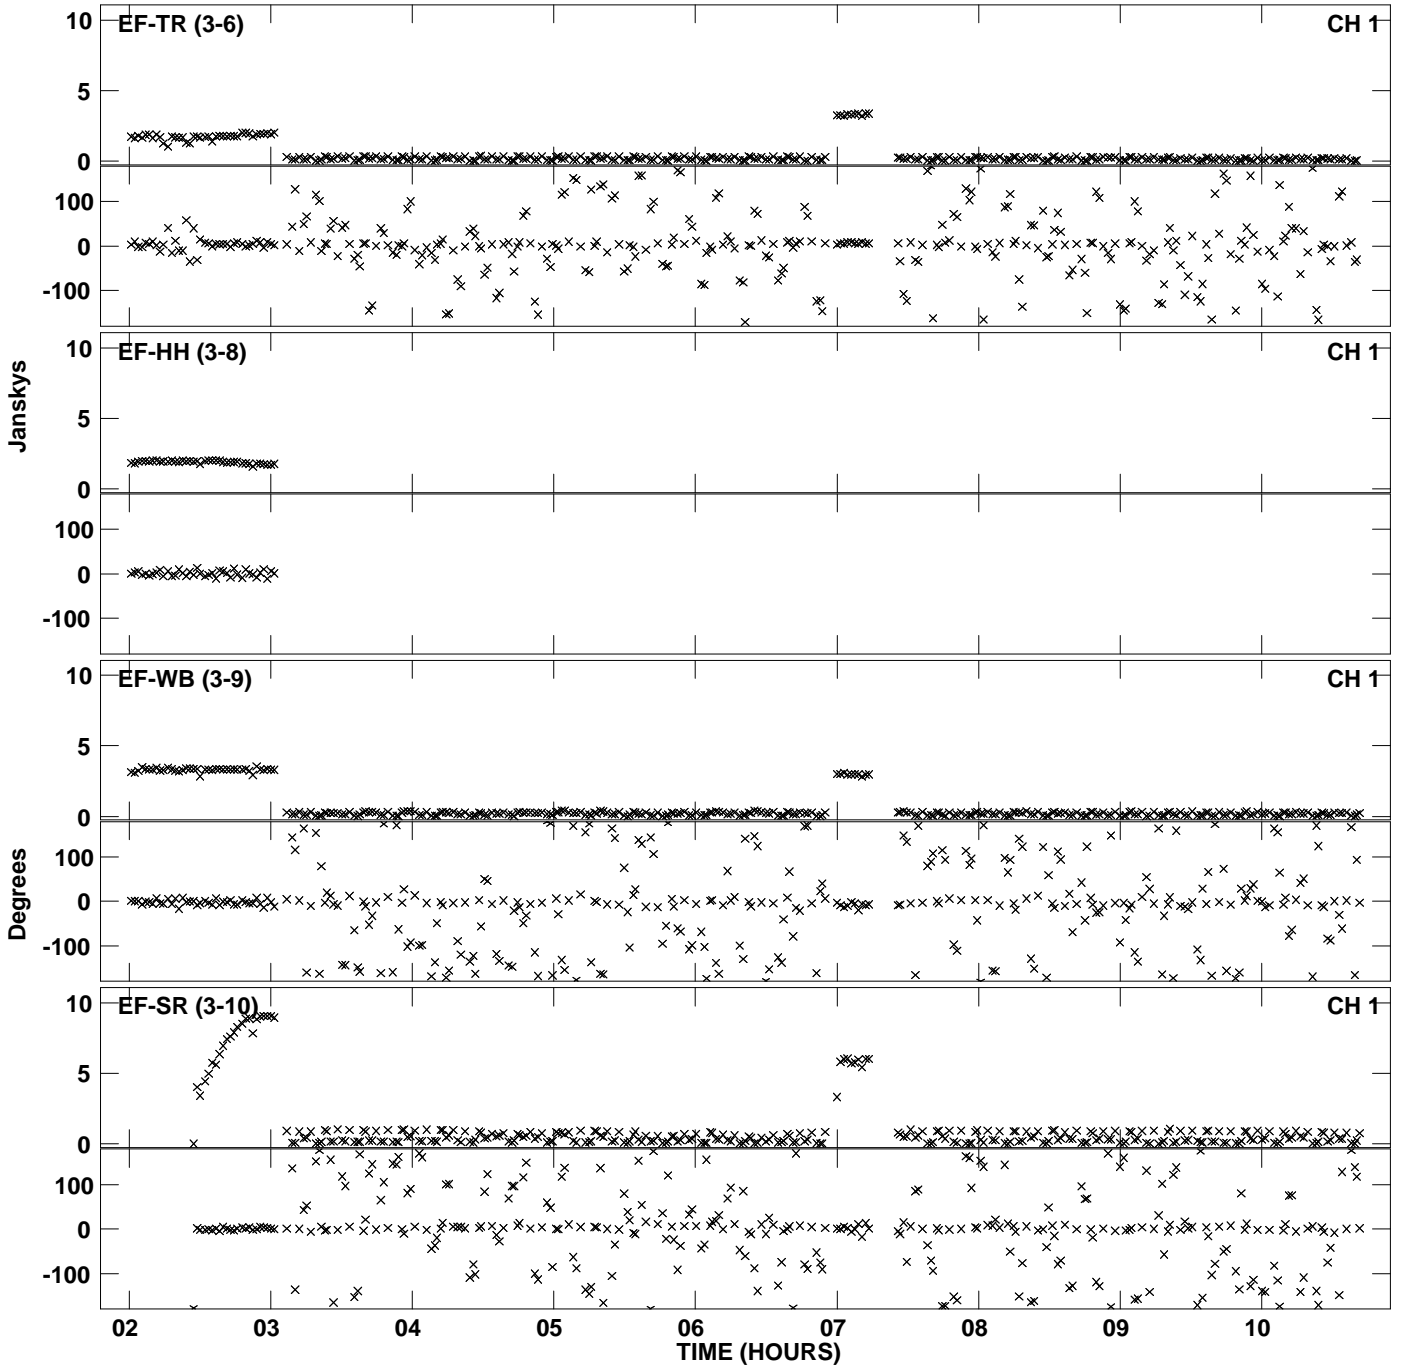

Plot file version 1 created 02-DEC-2015 13:36:03
Amplitude andPhase vs Time for EB052E 2.UVDATA.1 Vect aver. CL # 3
IF 1 CHAN 1 - 1024 STK LL

PLot file version 2 created 02-DEC-2015 13:36:03
Amplitude andPhase vs Time for EB052E 2.UVDATA.1 Vect aver. CL # 3
IF 1 CHAN 1 - 1024 STK LL

Plot file version 3 created 02-DEC-2015 13:37:54
Amplitude andPhase vs Time for EB052E 2.UVDATA.1 Vect aver. CL # 3
IF 1 CHAN 1 - 1024 STK RR

PLot file version 4 created 02-DEC-2015 13:37:54
Amplitude andPhase vs Time for EB052E 2.UVDATA.1 Vect aver. CL # 3
IF 1 CHAN 1 - 1024 STK RR