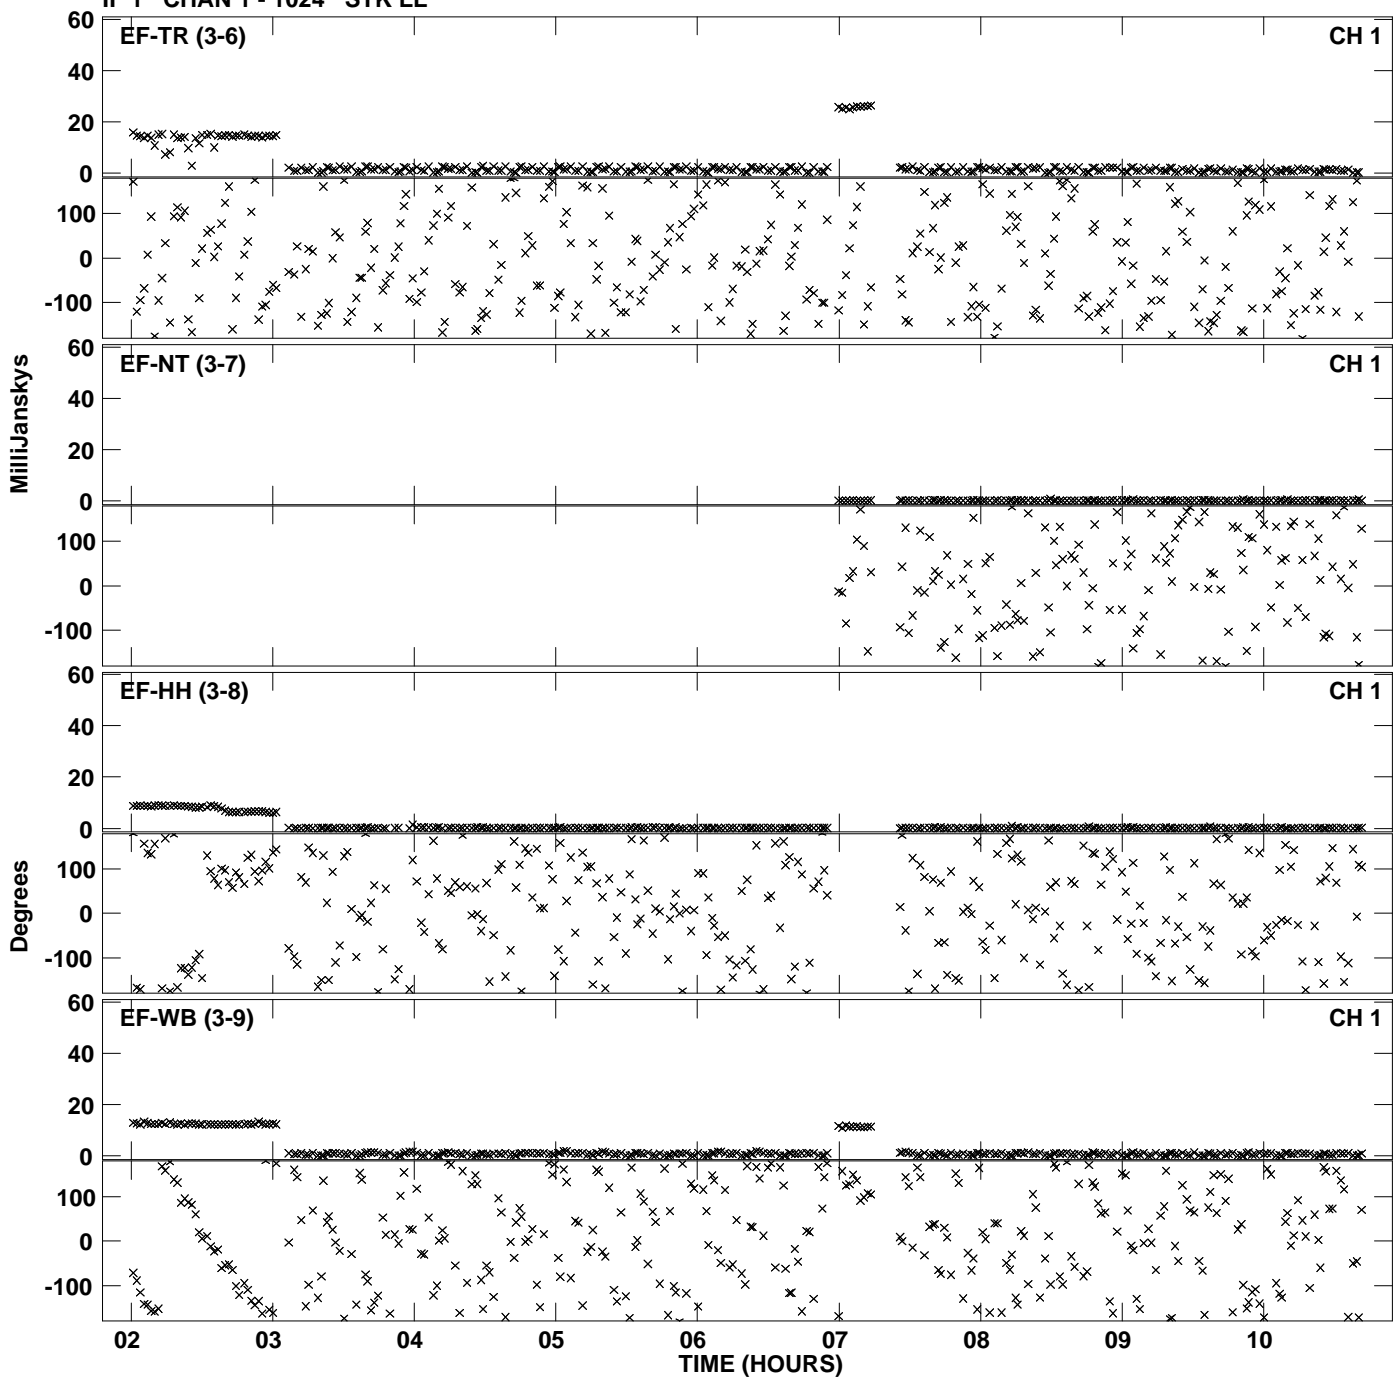

Plot file version 1 created 02-DEC-2015 11:48:07
Amplitude andPhase vs Time for EB052E 2.UVDATA.1 Vect aver.
IF 1 CHAN 1 - 1024 STK LL

Plot file version 2 created 02-DEC-2015 11:48:07
Amplitude andPhase vs Time for EB052E 2.UVDATA.1 Vect aver.
IF 1 CHAN 1 - 1024 STK LL

Plot file version 3 created 02-DEC-2015 11:48:07
Amplitude andPhase vs Time for EB052E 2.UVDATA.1 Vect aver.
IF 1 CHAN 1 - 1024 STK LL

Plot file version 4 created 02-DEC-2015 11:49:33
Amplitude andPhase vs Time for EB052E 2.UVDATA.1 Vect aver.
IF 1 CHAN 1 - 1024 STK RR

Plot file version 5 created 02-DEC-2015 11:49:33
Amplitude andPhase vs Time for EB052E 2.UVDATA.1 Vect aver.
IF 1 CHAN 1 - 1024 STK RR

Plot file version 6 created 02-DEC-2015 11:49:33
Amplitude and Phase vs Time for EB052E 2.UVDATA.1 Vect aver.
IF 1 CHAN 1 - 1024 STK RR