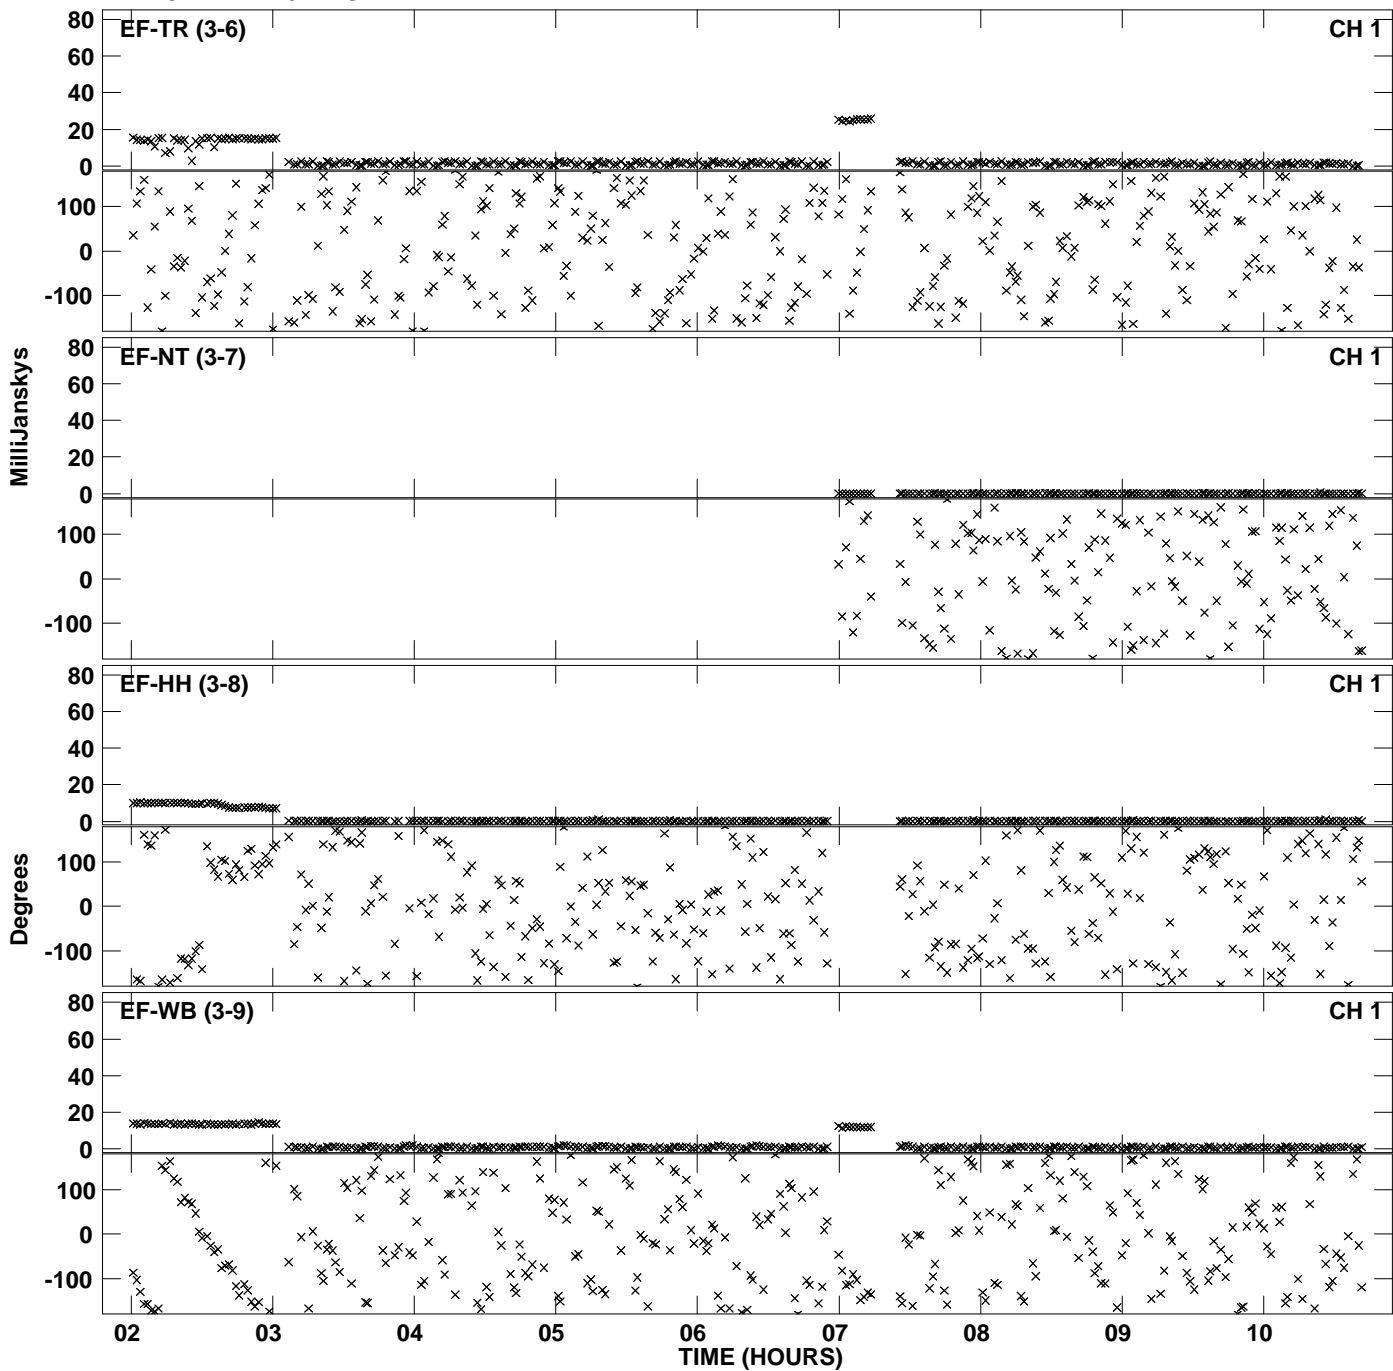

Plot file version 1 created 02-DEC-2015 11:48:07
Amplitude andPhase vs Time for EB052E 2.UVDATA.1 Vect aver.
IF 1 CHAN 1 - 1024 STK LL

Plot file version 2 created 02-DEC-2015 11:48:07
Amplitude andPhase vs Time for EB052E 2.UVDATA.1 Vect aver.
IF 1 CHAN 1 - 1024 STK LL

Plot file version 3 created 02-DEC-2015 11:48:07
Amplitude andPhase vs Time for EB052E 2.UVDATA.1 Vect aver.
IF 1 CHAN 1 - 1024 STK LL

Plot file version 4 created 02-DEC-2015 11:49:33
Amplitude andPhase vs Time for EB052E 2.UVDATA.1 Vect aver.
IF 1 CHAN 1 - 1024 STK RR

Plot file version 5 created 02-DEC-2015 11:49:33
Amplitude andPhase vs Time for EB052E 2.UVDATA.1 Vect aver.
IF 1 CHAN 1 - 1024 STK RR

Plot file version 6 created 02-DEC-2015 11:49:33
Amplitude and Phase vs Time for EB052E 2.UVDATA.1 Vect aver.
IF 1 CHAN 1 - 1024 STK RR