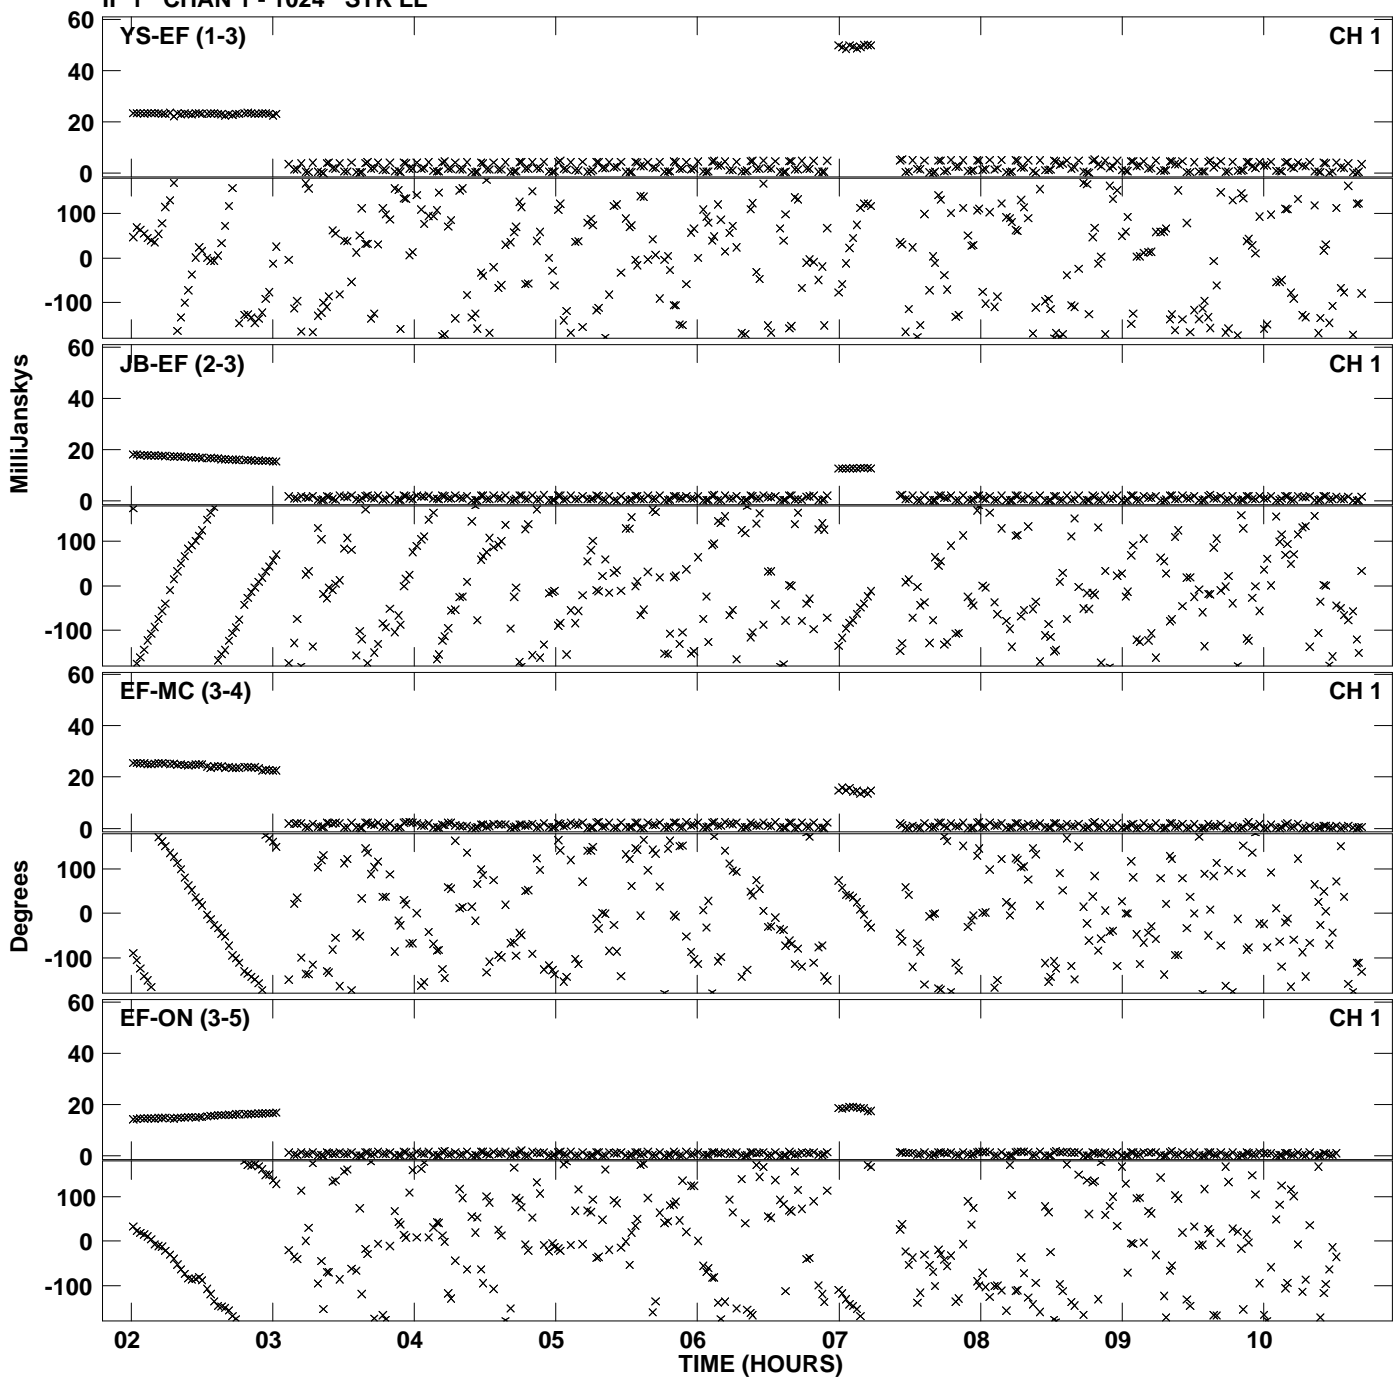

Plot file version 1 created 02-DEC-2015 11:48:07
Amplitude andPhase vs Time for EB052E 2.UVDATA.1 Vect aver.
IF 1 CHAN 1 - 1024 STK LL

Plot file version 2 created 02-DEC-2015 11:48:07
Amplitude andPhase vs Time for EB052E 2.UVDATA.1 Vect aver.
IF 1 CHAN 1 - 1024 STK LL

Plot file version 3 created 02-DEC-2015 11:48:07
Amplitude andPhase vs Time for EB052E 2.UVDATA.1 Vect aver.
IF 1 CHAN 1 - 1024 STK LL

Plot file version 4 created 02-DEC-2015 11:49:33
Amplitude andPhase vs Time for EB052E 2.UVDATA.1 Vect aver.
IF 1 CHAN 1 - 1024 STK RR

Plot file version 5 created 02-DEC-2015 11:49:33
Amplitude andPhase vs Time for EB052E 2.UVDATA.1 Vect aver.
IF 1 CHAN 1 - 1024 STK RR

Plot file version 6 created 02-DEC-2015 11:49:33
Amplitude and Phase vs Time for EB052E 2.UVDATA.1 Vect aver.
IF 1 CHAN 1 - 1024 STK RR