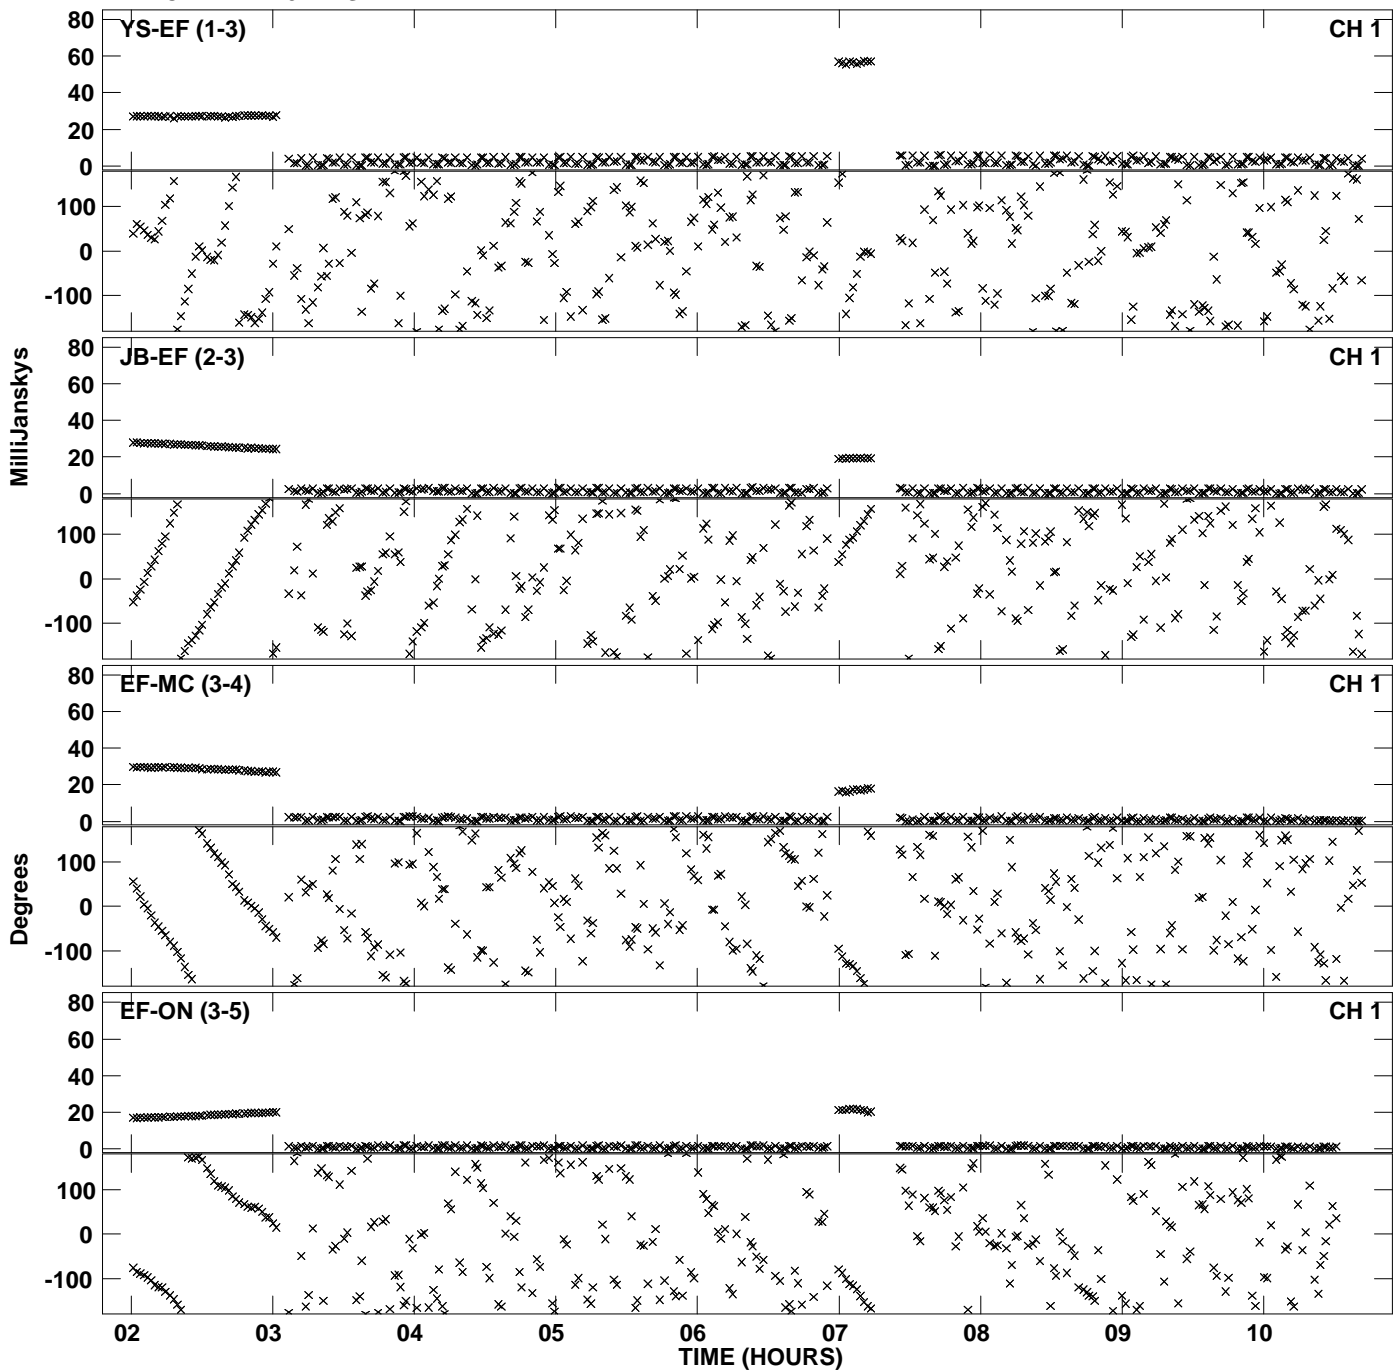

Plot file version 1 created 02-DEC-2015 11:48:07
Amplitude andPhase vs Time for EB052E 2.UVDATA.1 Vect aver.
IF 1 CHAN 1 - 1024 STK LL

Plot file version 2 created 02-DEC-2015 11:48:07
Amplitude andPhase vs Time for EB052E 2.UVDATA.1 Vect aver.
IF 1 CHAN 1 - 1024 STK LL

Plot file version 3 created 02-DEC-2015 11:48:07
Amplitude andPhase vs Time for EB052E 2.UVDATA.1 Vect aver.
IF 1 CHAN 1 - 1024 STK LL

Plot file version 4 created 02-DEC-2015 11:49:33
Amplitude andPhase vs Time for EB052E 2.UVDATA.1 Vect aver.
IF 1 CHAN 1 - 1024 STK RR

Plot file version 5 created 02-DEC-2015 11:49:33
Amplitude andPhase vs Time for EB052E 2.UVDATA.1 Vect aver.
IF 1 CHAN 1 - 1024 STK RR

Plot file version 6 created 02-DEC-2015 11:49:33
Amplitude and Phase vs Time for EB052E 2.UVDATA.1 Vect aver.
IF 1 CHAN 1 - 1024 STK RR