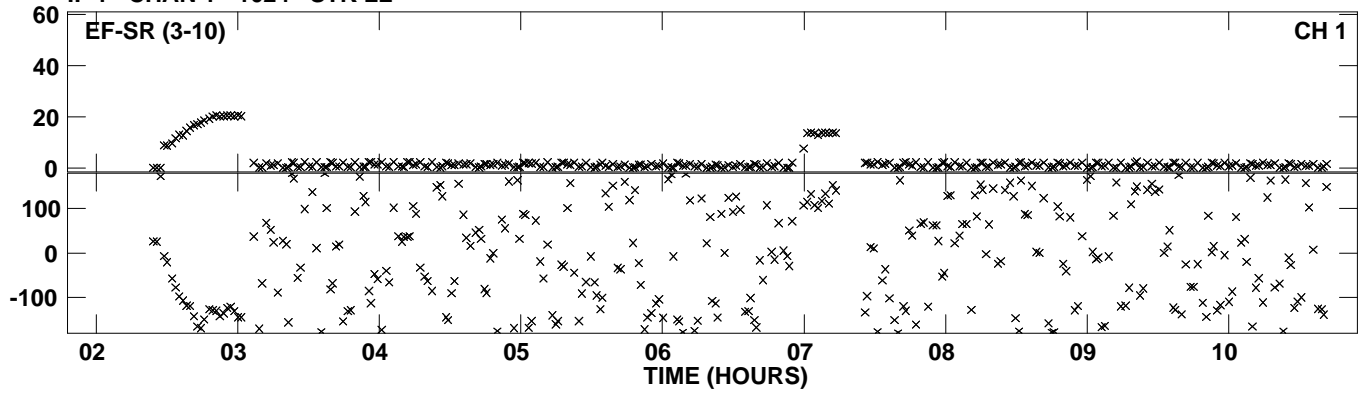

Plot file version 1 created 02-DEC-2015 11:48:07
Amplitude andPhase vs Time for EB052E 2.UVDATA.1 Vect aver.
IF 1 CHAN 1 - 1024 STK LL

Plot file version 2 created 02-DEC-2015 11:48:07
Amplitude andPhase vs Time for EB052E 2.UVDATA.1 Vect aver.
IF 1 CHAN 1 - 1024 STK LL

Plot file version 3 created 02-DEC-2015 11:48:07
Amplitude andPhase vs Time for EB052E 2.UVDATA.1 Vect aver.
IF 1 CHAN 1 - 1024 STK LL

Plot file version 4 created 02-DEC-2015 11:49:33
Amplitude andPhase vs Time for EB052E 2.UVDATA.1 Vect aver.
IF 1 CHAN 1 - 1024 STK RR

Plot file version 5 created 02-DEC-2015 11:49:33
Amplitude andPhase vs Time for EB052E 2.UVDATA.1 Vect aver.
IF 1 CHAN 1 - 1024 STK RR

Plot file version 6 created 02-DEC-2015 11:49:33
Amplitude and Phase vs Time for EB052E 2.UVDATA.1 Vect aver.
IF 1 CHAN 1 - 1024 STK RR