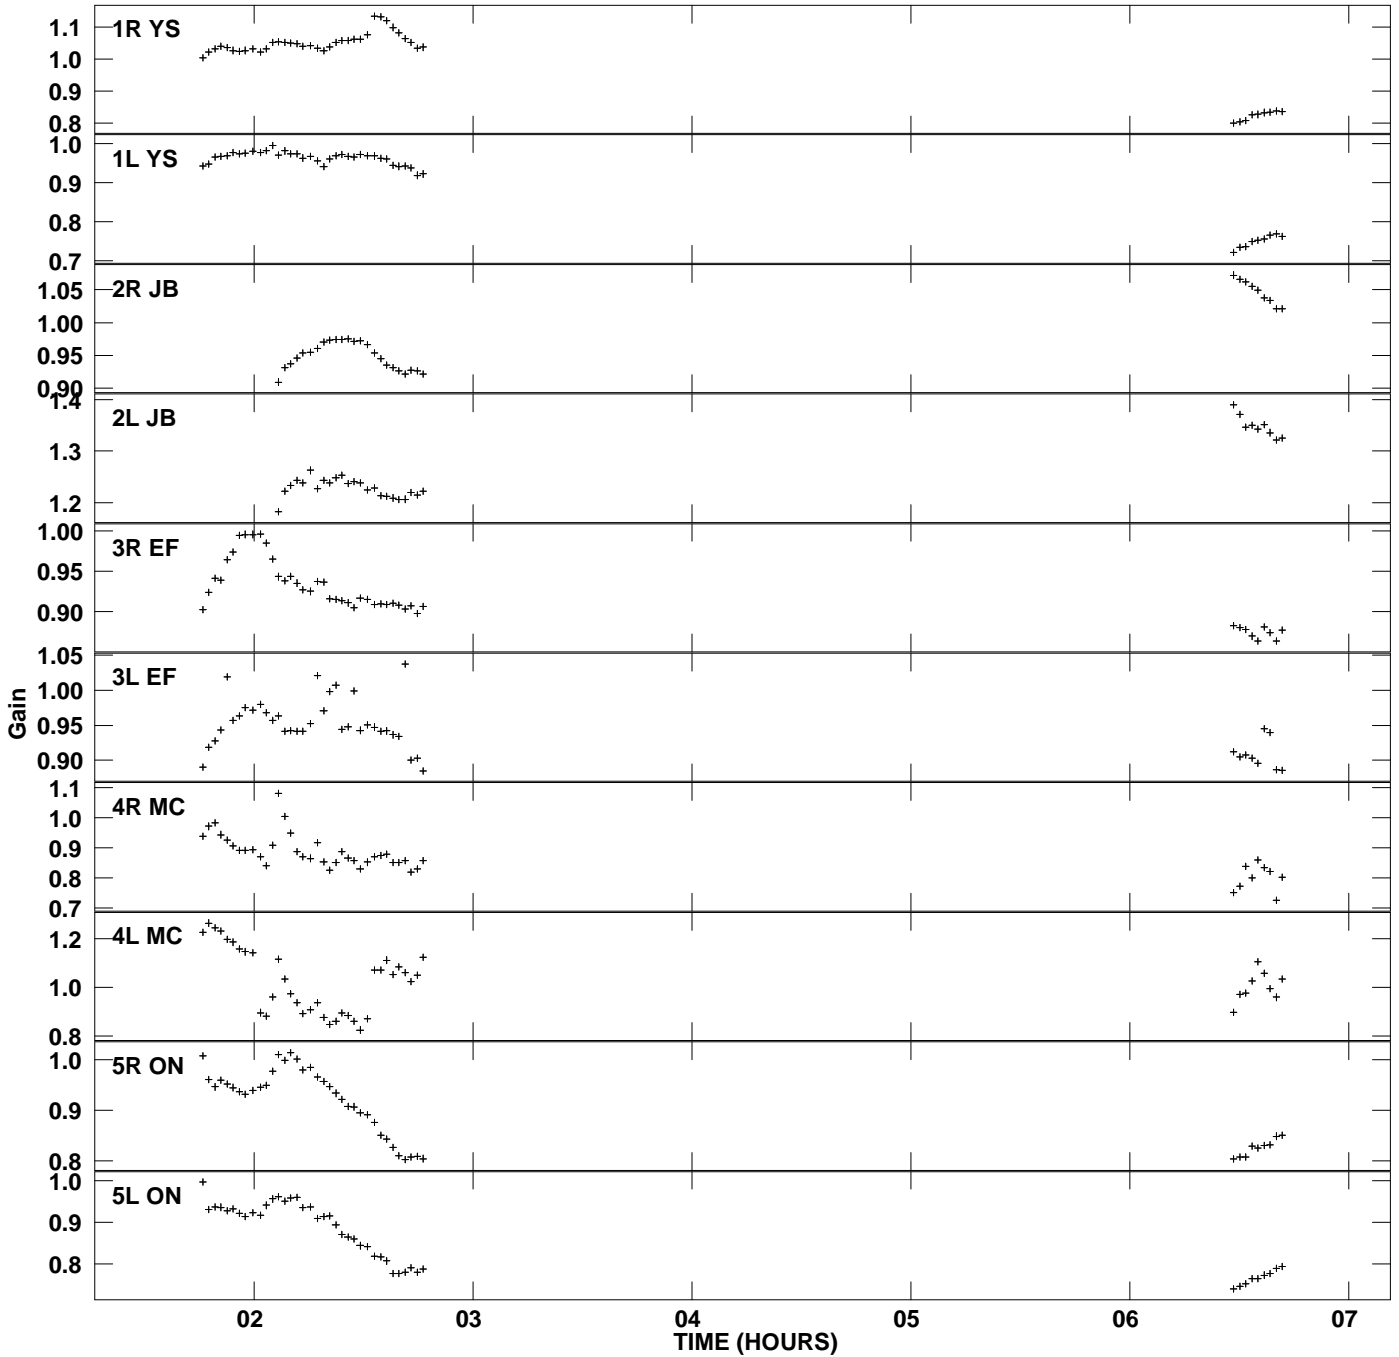

Plot file version 1 created 30-OCT-2015 12:18:14
Gain amp vs UTC time for 3C345.MULTI.1
SN 2 Rpol & Lpol IF 1

Plot file version 2 created 30-OCT-2015 12:18:14
Gain amp vs UTC time for 3C345.MULTI.1
SN 2 Rpol & Lpol IF 1