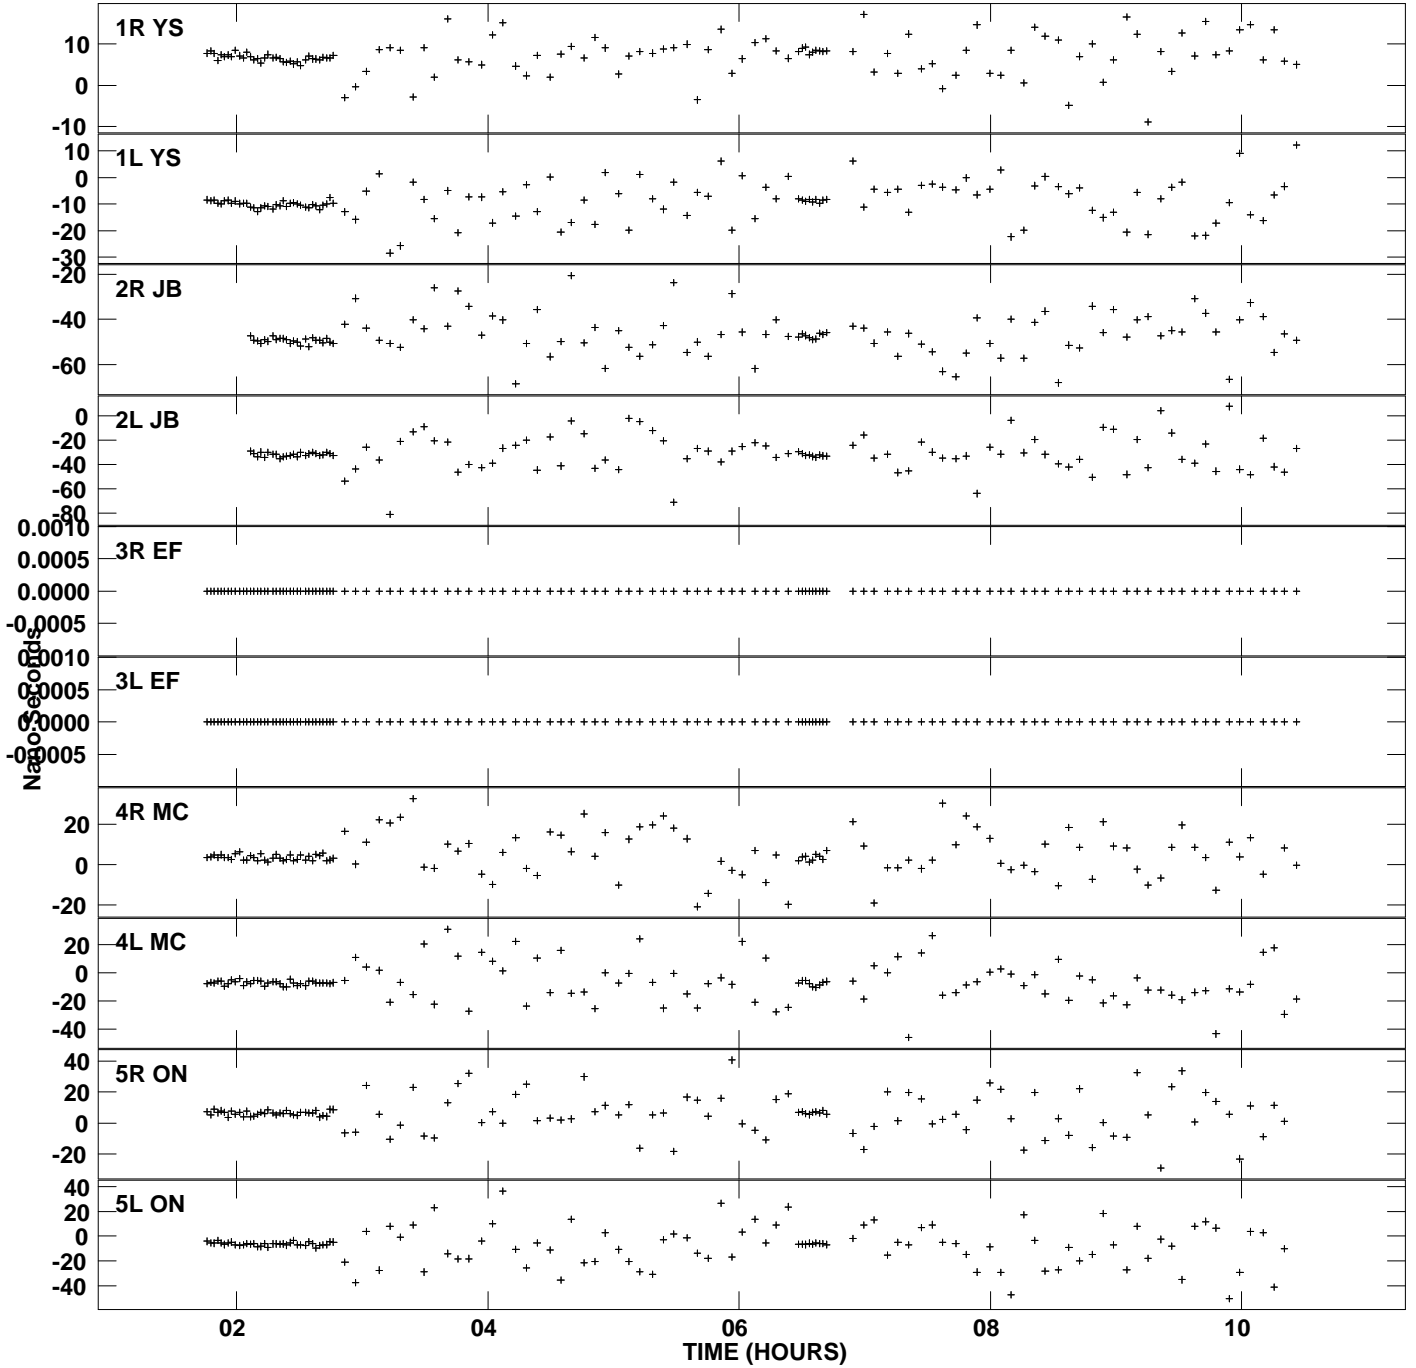

Plot file version 1 created 30-OCT-2015 11:49:20
Delay vs UTC time for EB052F_2.UVDATA.1
SN 2 Rpol & Lpol IF 1

Plot file version 2 created 30-OCT-2015 11:49:20
Delay vs UTC time for EB052F_2.UVDATA.1
SN 2 Rpol & Lpol IF 1