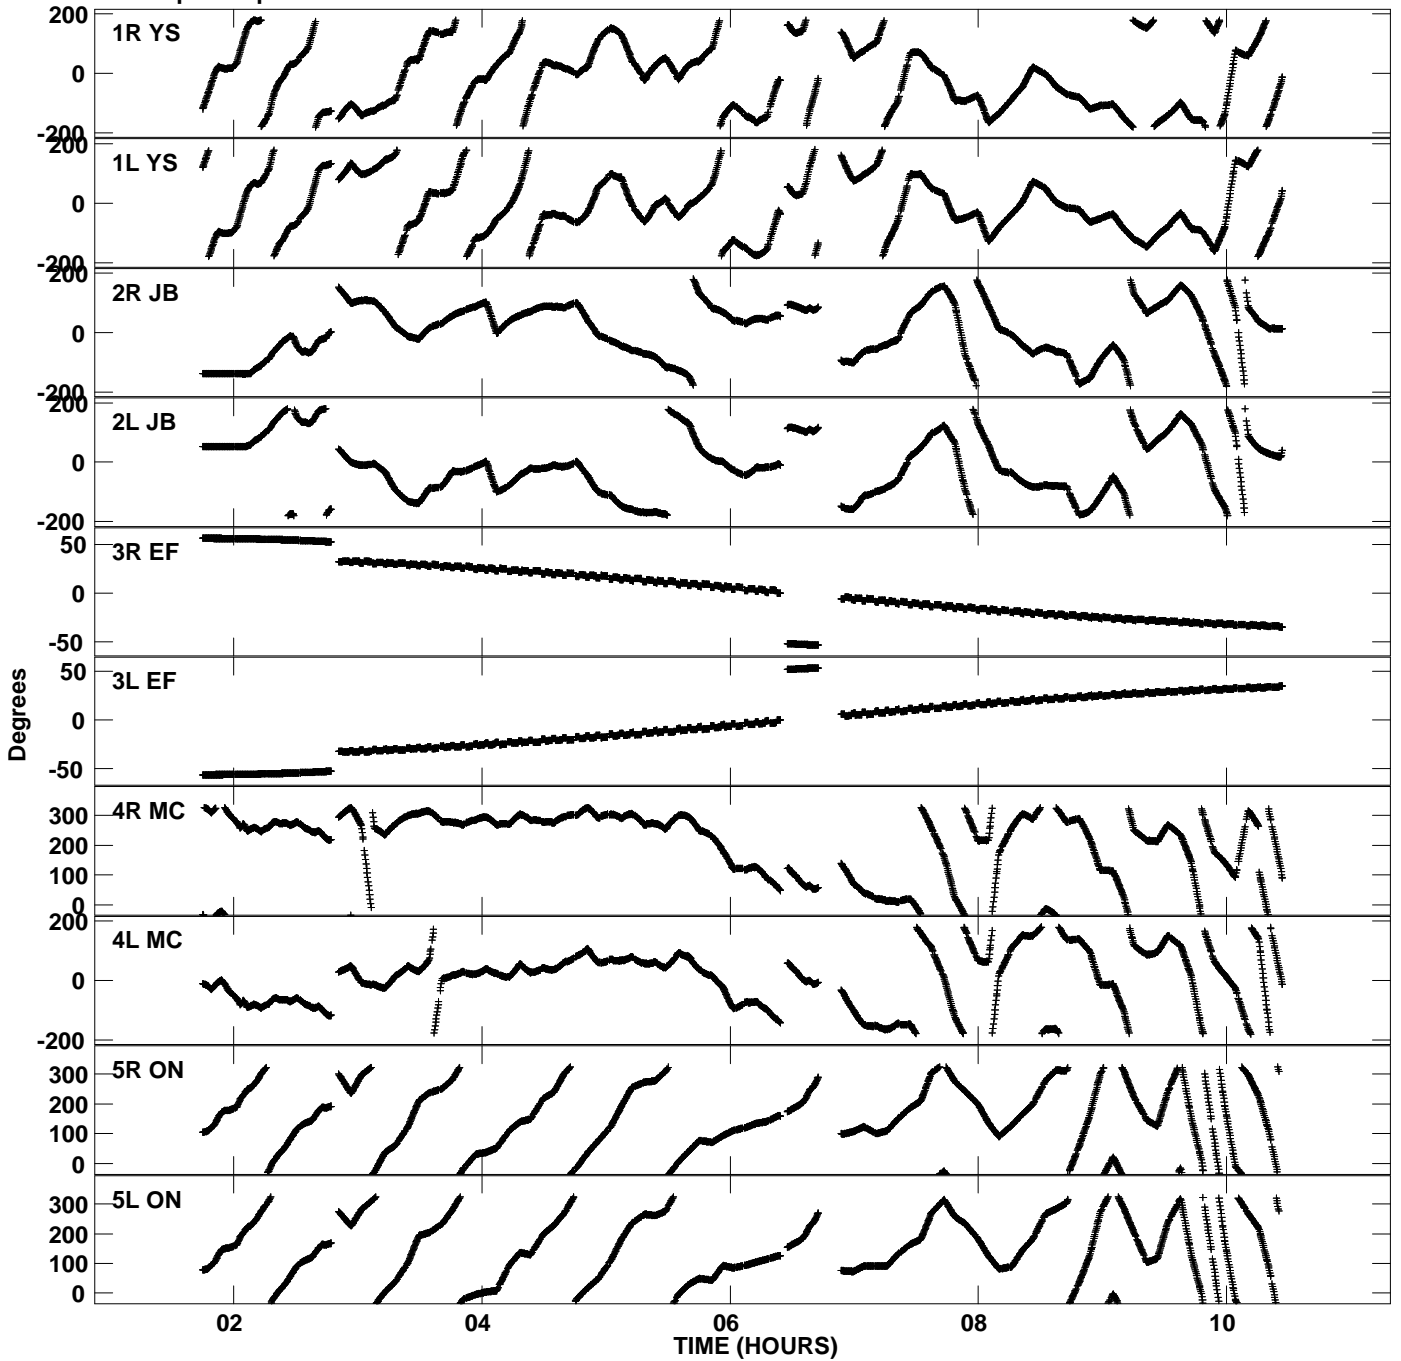

Plot file version 1 created 30-OCT-2015 11:49:20
Gain phs vs UTC time for EB052F_2.UVDATA.1
CL 3 Rpol & Lpol IF 1

Plot file version 2 created 30-OCT-2015 11:49:20
Gain phs vs UTC time for EB052F_2.UVDATA.1
CL 3 Rpol & Lpol IF 1