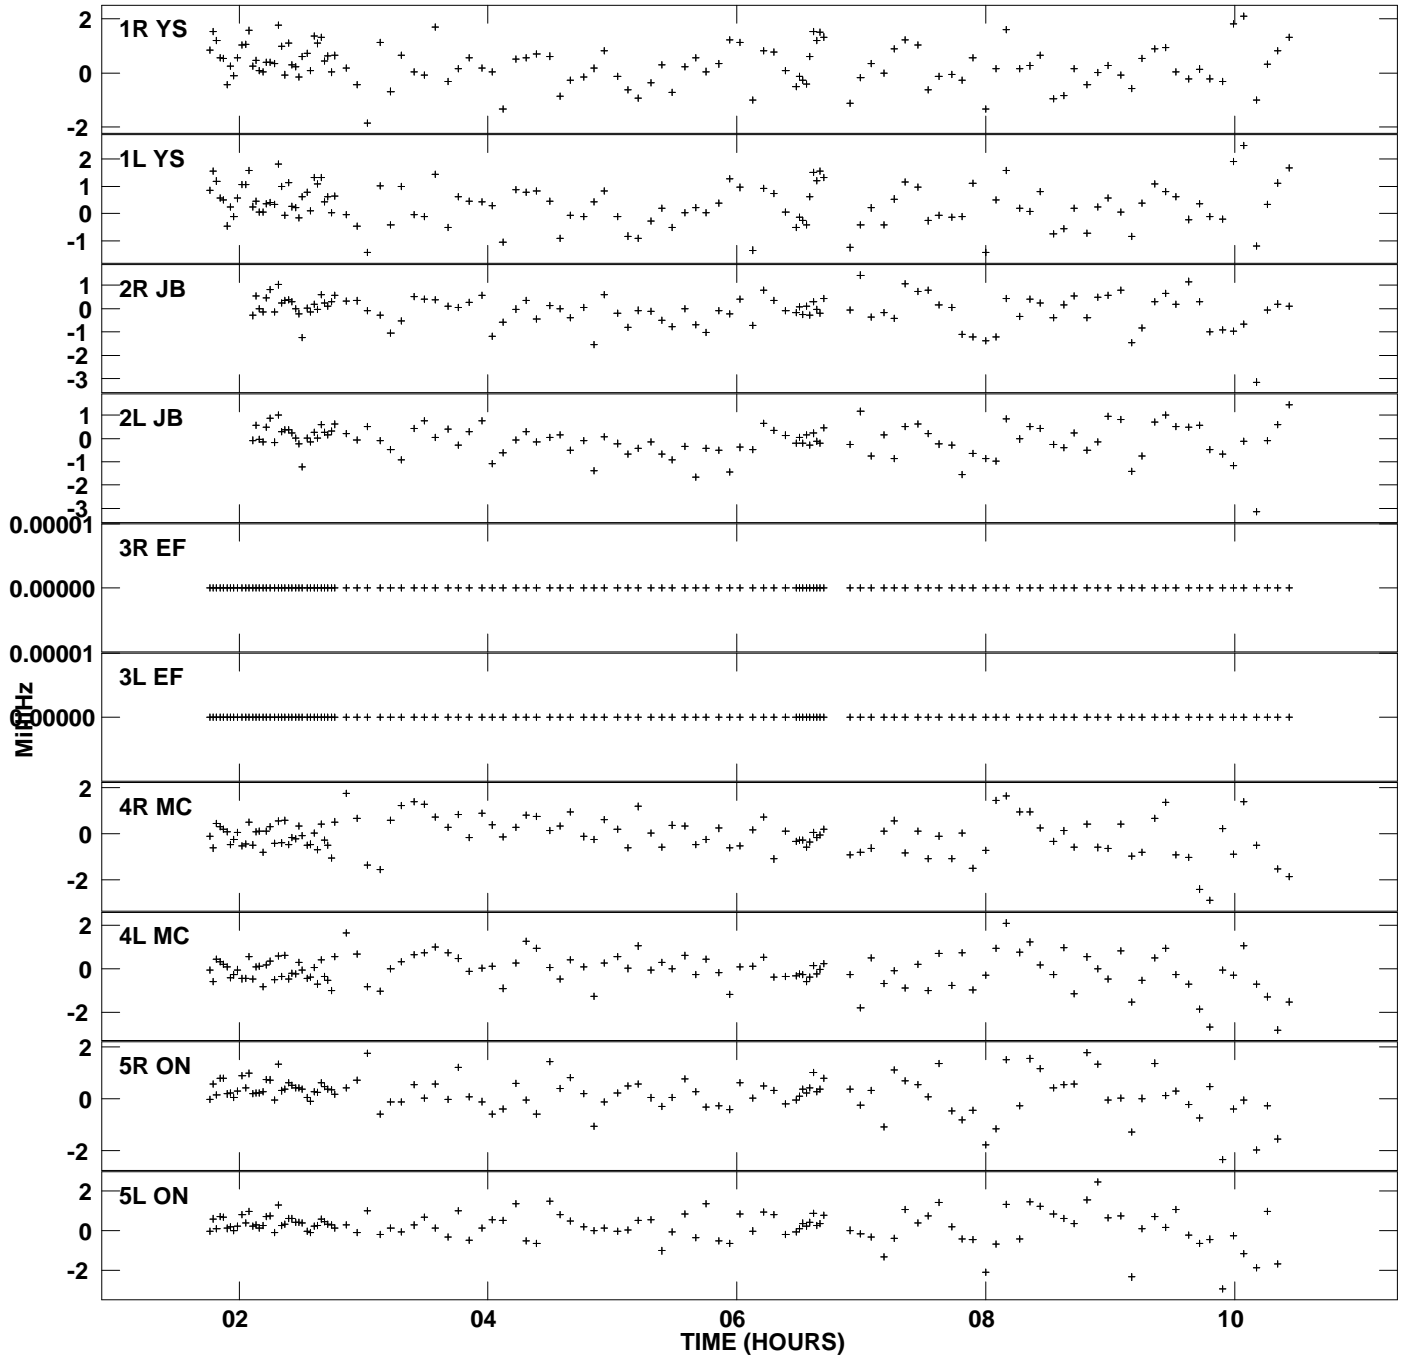

Plot file version 1 created 30-OCT-2015 11:49:20
Rate vs UTC time for EB052F_2.UVDATA.1
SN 2 Rpol & Lpol IF 1

Plot file version 2 created 30-OCT-2015 11:49:20
Rate vs UTC time for EB052F_2.UVDATA.1
SN 2 Rpol & Lpol IF 1