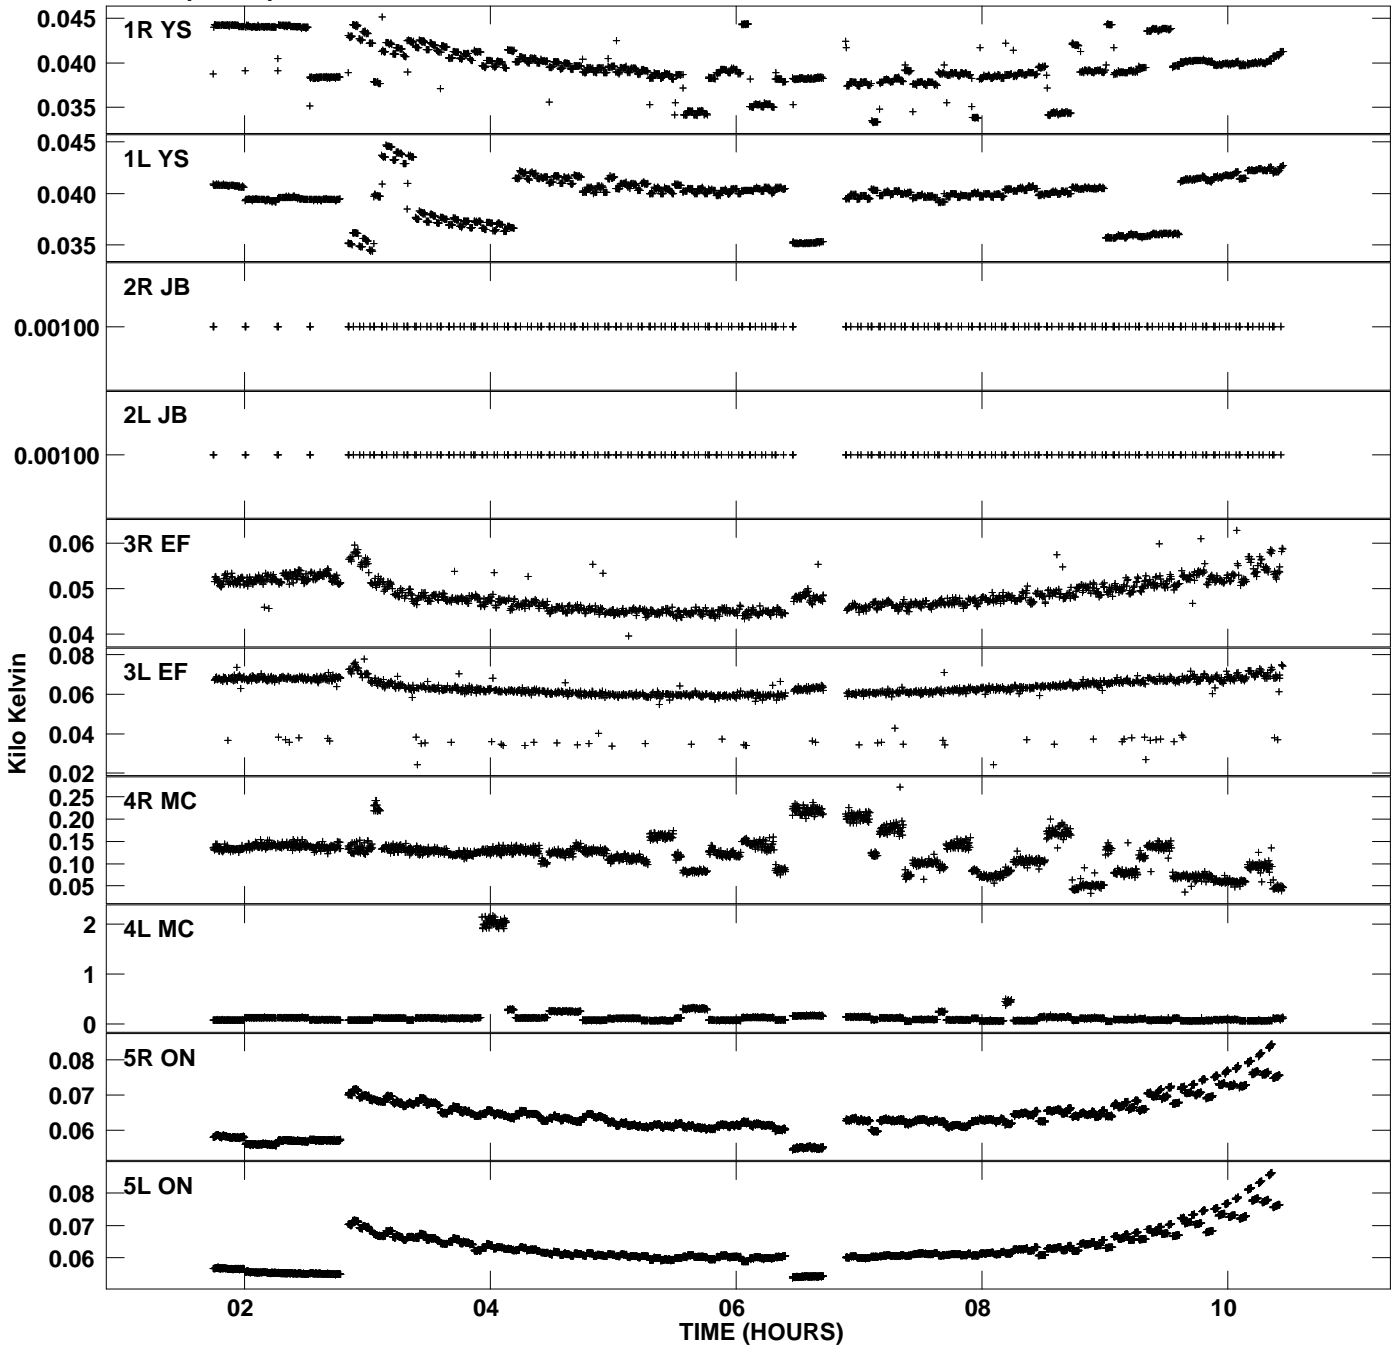

Plot file version 1 created 30-OCT-2015 10:25:45  
Tsys vs UTC time for EB052F\_2.UVDATA.1  
TY 1 Rpol & Lpol IF 1

Plot file version 2 created 30-OCT-2015 10:25:45  
Tsys vs UTC time for EB052F\_2.UVDATA.1  
TY 1 Rpol & Lpol IF 1