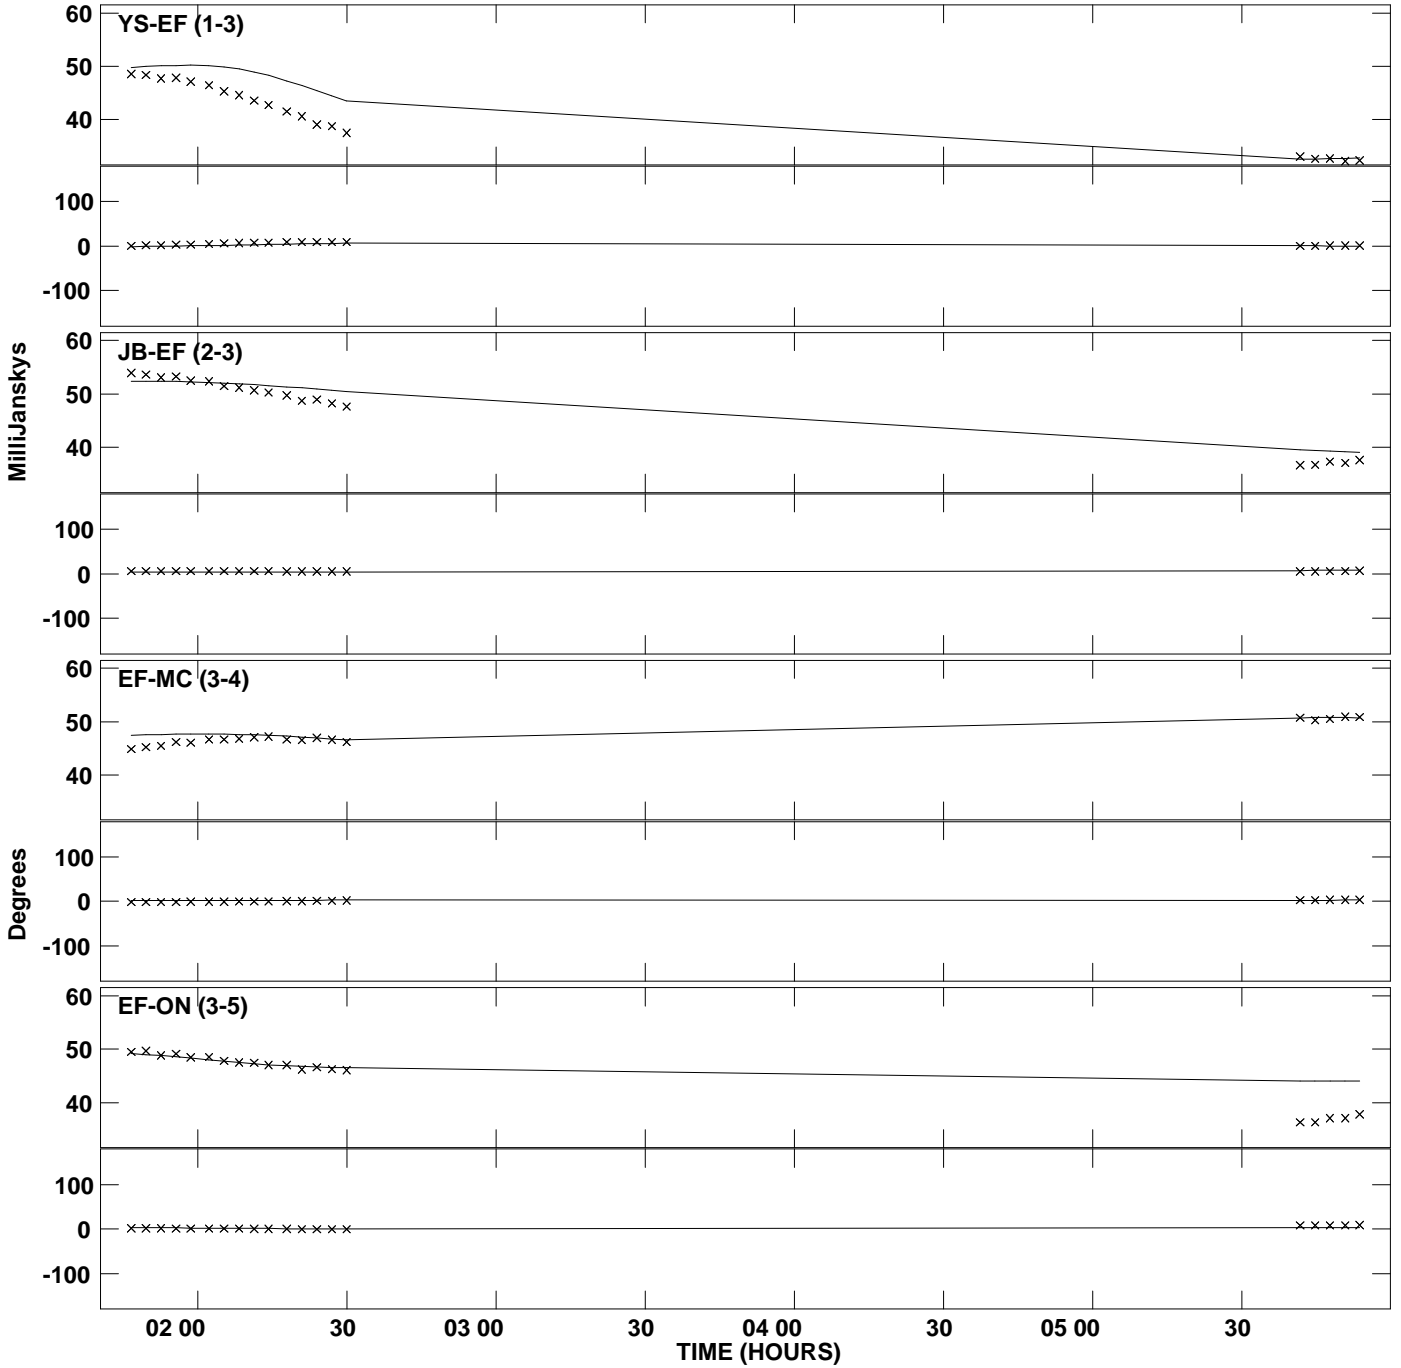

PLot file version 1 created 30-OCT-2015 21:32:19
Amplitude andPhase vs Time for 3C345.MULTI.1 Vect aver. CL # 3
IF 1 CHAN 1 STK LL of 3C345.ICL001.3

PLOT file version 2 created 30-OCT-2015 21:32:19
 Amplitude andPhase vs Time for 3C345.MULTI.1 Vect aver. CL # 3
 IF 1 CHAN 1 STK LL of 3C345.ICL001.3

PLot file version 3 created 30-OCT-2015 21:32:19
Amplitude andPhase vs Time for 3C345.MULTI.1 Vect aver. CL # 3
IF 1 CHAN 1 STK RR of 3C345.ICL001.3

PLot file version 4 created 30-OCT-2015 21:32:19
Amplitude andPhase vs Time for 3C345.MULTI.1 Vect aver. CL # 3
IF 1 CHAN 1 STK RR of 3C345.ICL001.3

PLot file version 5 created 30-OCT-2015 21:32:19
Amplitude andPhase vs Time for 3C345.MULTI.1 Vect aver. CL # 3
IF 1 CHAN 1 STK RR of 3C345.ICL001.3