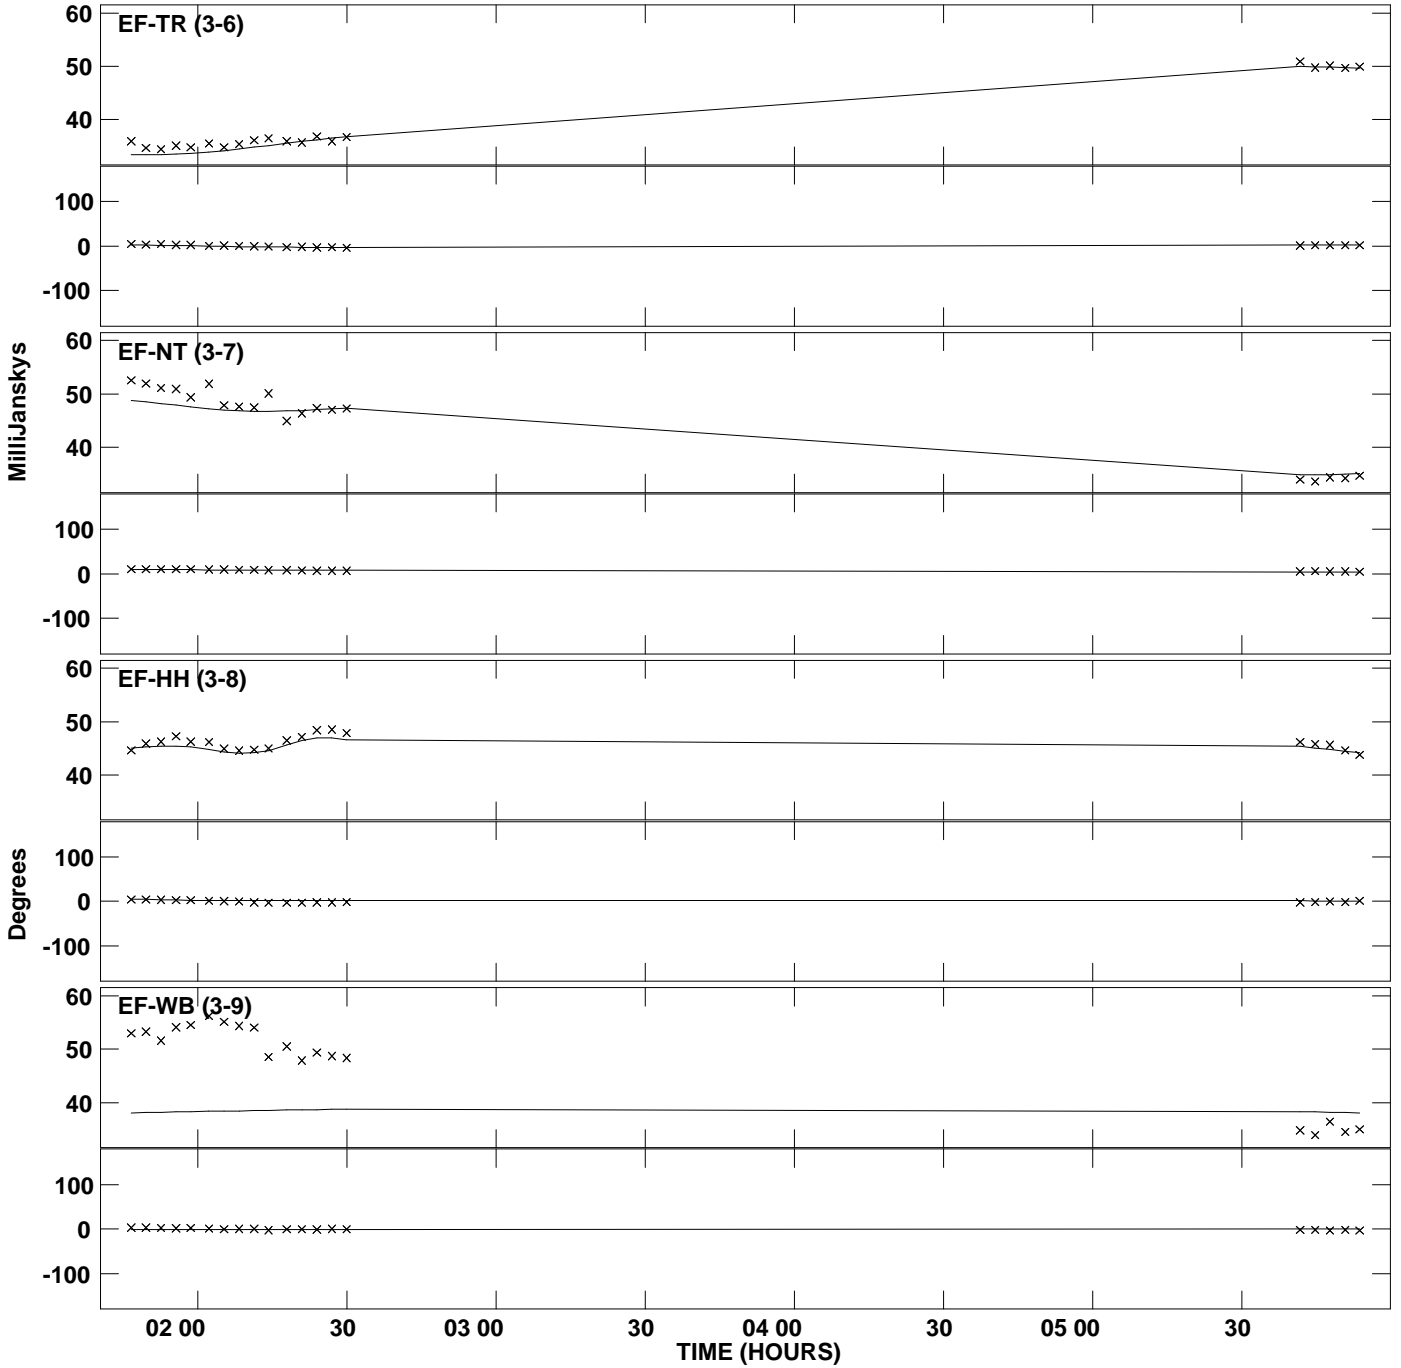

PLot file version 1 created 30-OCT-2015 21:32:19
Amplitude andPhase vs Time for 3C345.MULTI.1 Vect aver. CL # 3
IF 1 CHAN 1 STK LL of 3C345.ICL001.3

PLOT file version 2 created 30-OCT-2015 21:32:19
 Amplitude andPhase vs Time for 3C345.MULTI.1 Vect aver. CL # 3
 IF 1 CHAN 1 STK LL of 3C345.ICL001.3

PLot file version 3 created 30-OCT-2015 21:32:19
Amplitude andPhase vs Time for 3C345.MULTI.1 Vect aver. CL # 3
IF 1 CHAN 1 STK RR of 3C345.ICL001.3

PLot file version 4 created 30-OCT-2015 21:32:19
Amplitude andPhase vs Time for 3C345.MULTI.1 Vect aver. CL # 3
IF 1 CHAN 1 STK RR of 3C345.ICL001.3

PLot file version 5 created 30-OCT-2015 21:32:19
Amplitude andPhase vs Time for 3C345.MULTI.1 Vect aver. CL # 3
IF 1 CHAN 1 STK RR of 3C345.ICL001.3