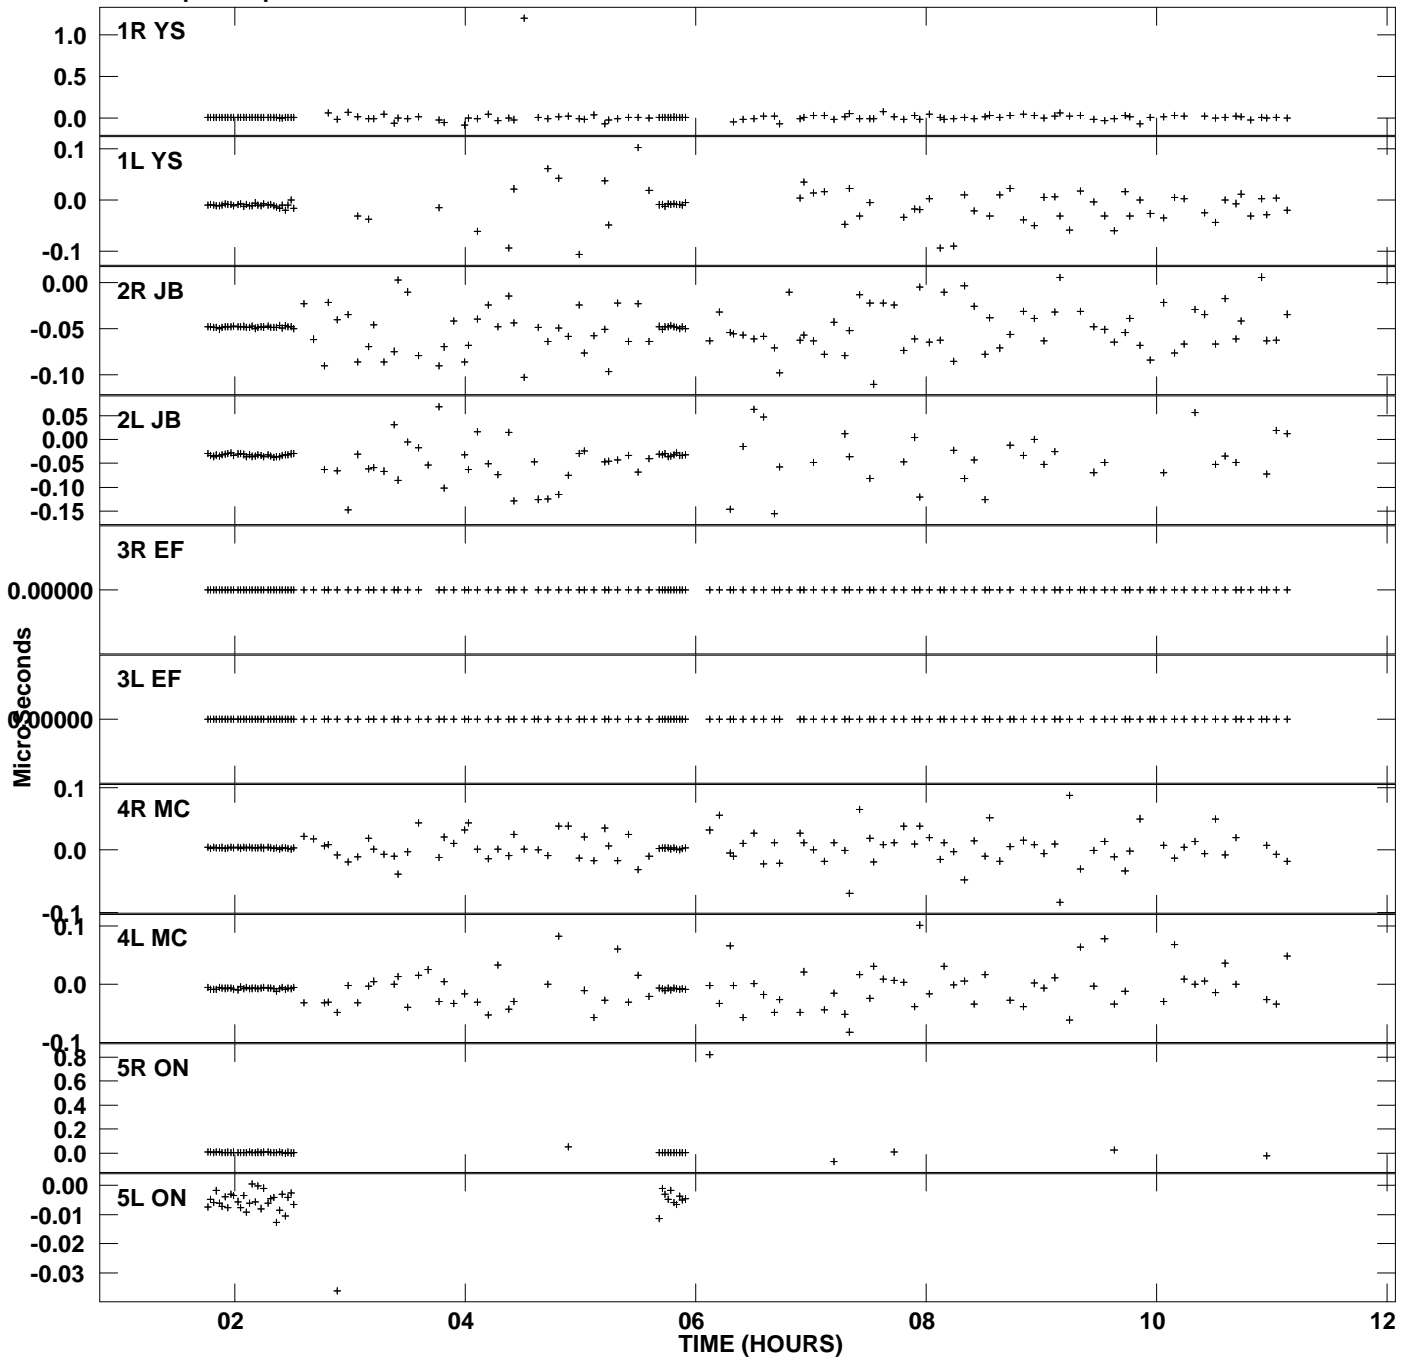

Plot file version 1 created 30-OCT-2015 21:03:51
Delay vs UTC time for EB052H_2.UVDATA.1
SN 2 Rpol & Lpol IF 1

Plot file version 2 created 30-OCT-2015 21:03:51
Delay vs UTC time for EB052H_2.UVDATA.1
SN 2 Rpol & Lpol IF 1