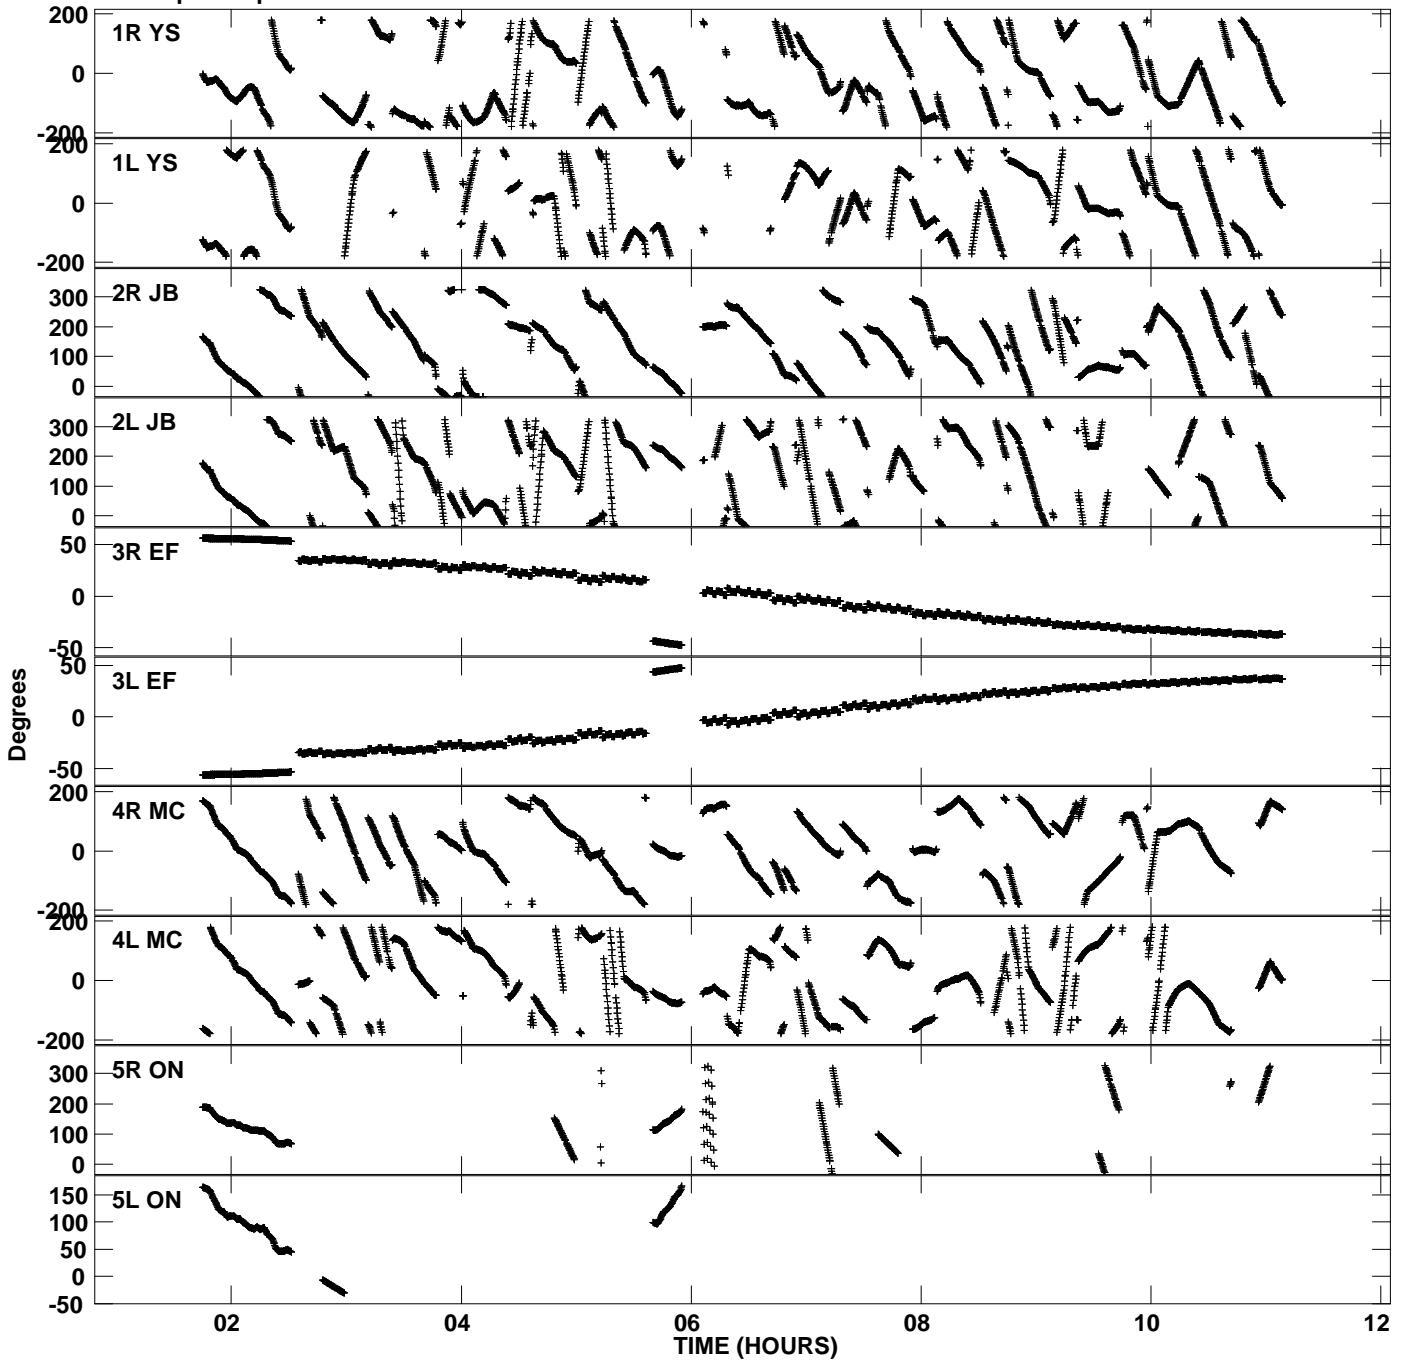

Plot file version 1 created 30-OCT-2015 21:03:51
Gain phs vs UTC time for EB052H_2.UVDATA.1
CL 3 Rpol & Lpol IF 1

Plot file version 2 created 30-OCT-2015 21:03:51
Gain phs vs UTC time for EB052H_2.UVDATA.1
CL 3 Rpol & Lpol IF 1