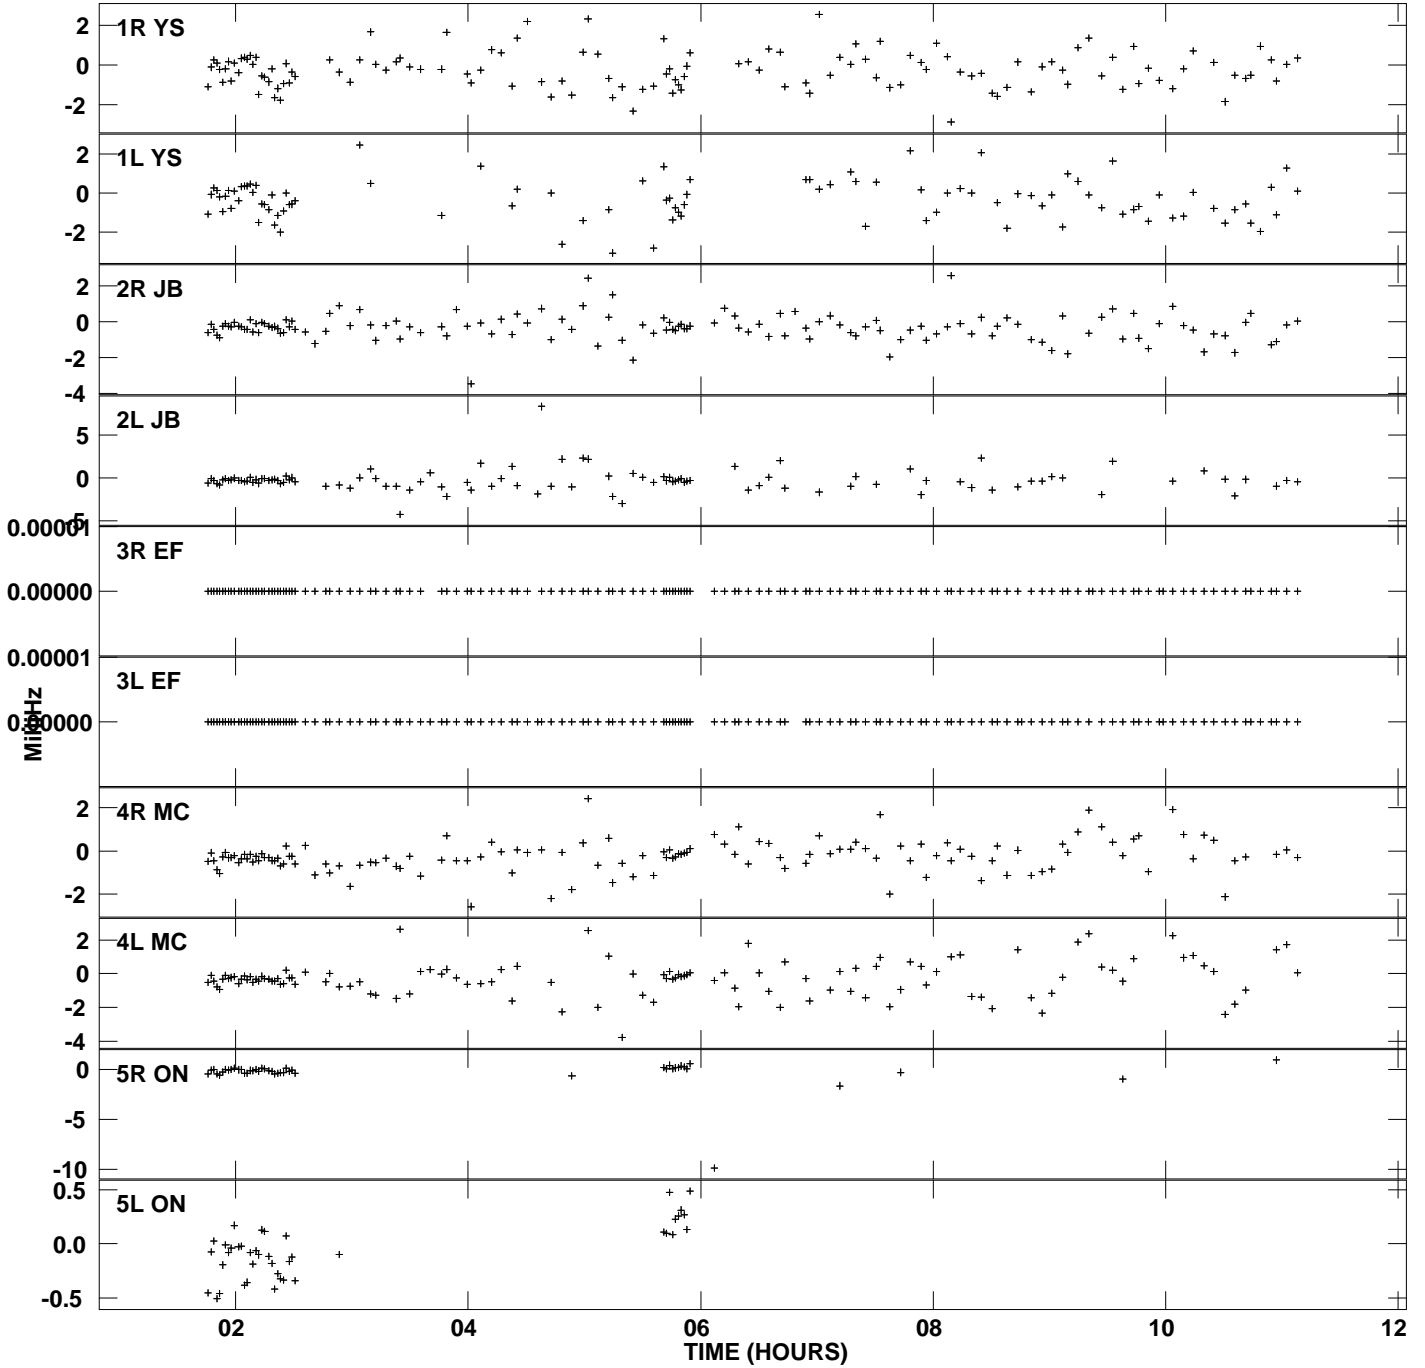

Plot file version 1 created 30-OCT-2015 21:03:51
Rate vs UTC time for EB052H_2.UVDATA.1
SN 2 Rpol & Lpol IF 1

Plot file version 2 created 30-OCT-2015 21:03:51
Rate vs UTC time for EB052H_2.UVDATA.1
SN 2 Rpol & Lpol IF 1