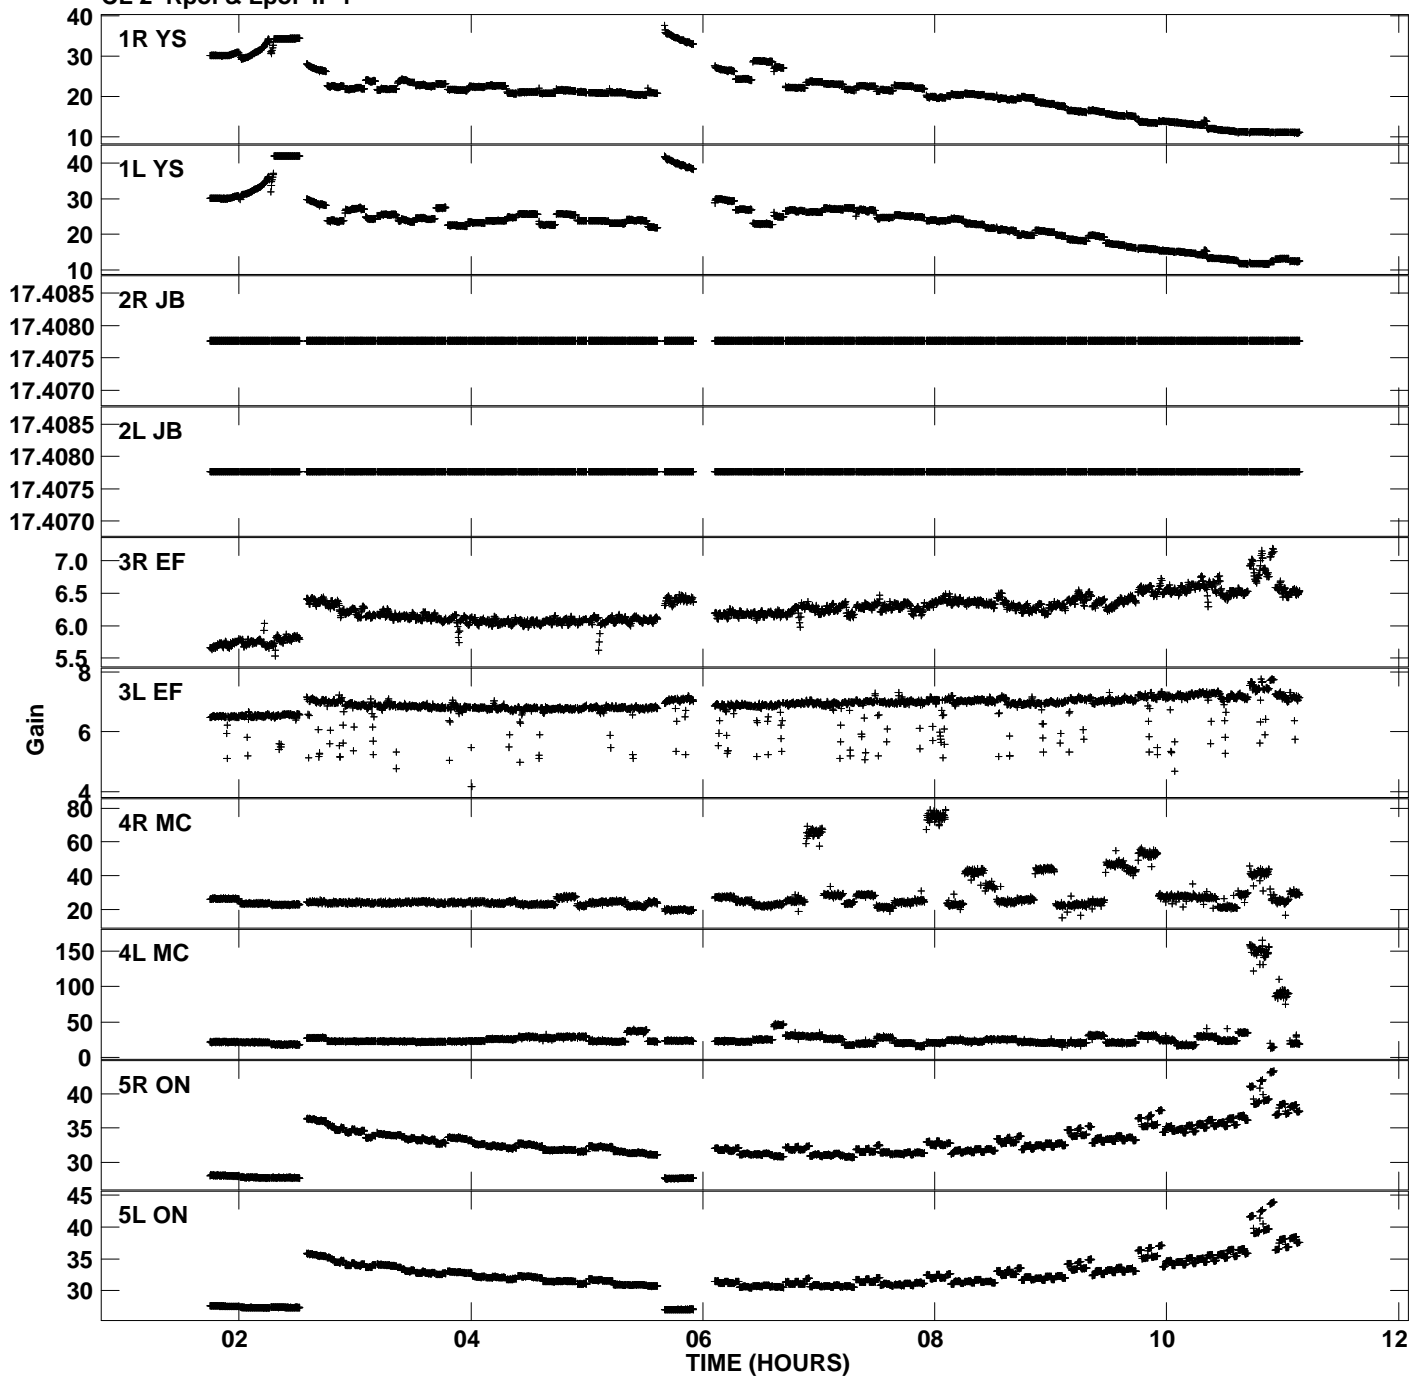

Plot file version 1 created 30-OCT-2015 17:14:23
Gain amp vs UTC time for EB052H_2.UVDATA.1
CL 2 Rpol & Lpol IF 1

Plot file version 2 created 30-OCT-2015 17:14:23
Gain amp vs UTC time for EB052H_2.UVDATA.1
CL 2 Rpol & Lpol IF 1