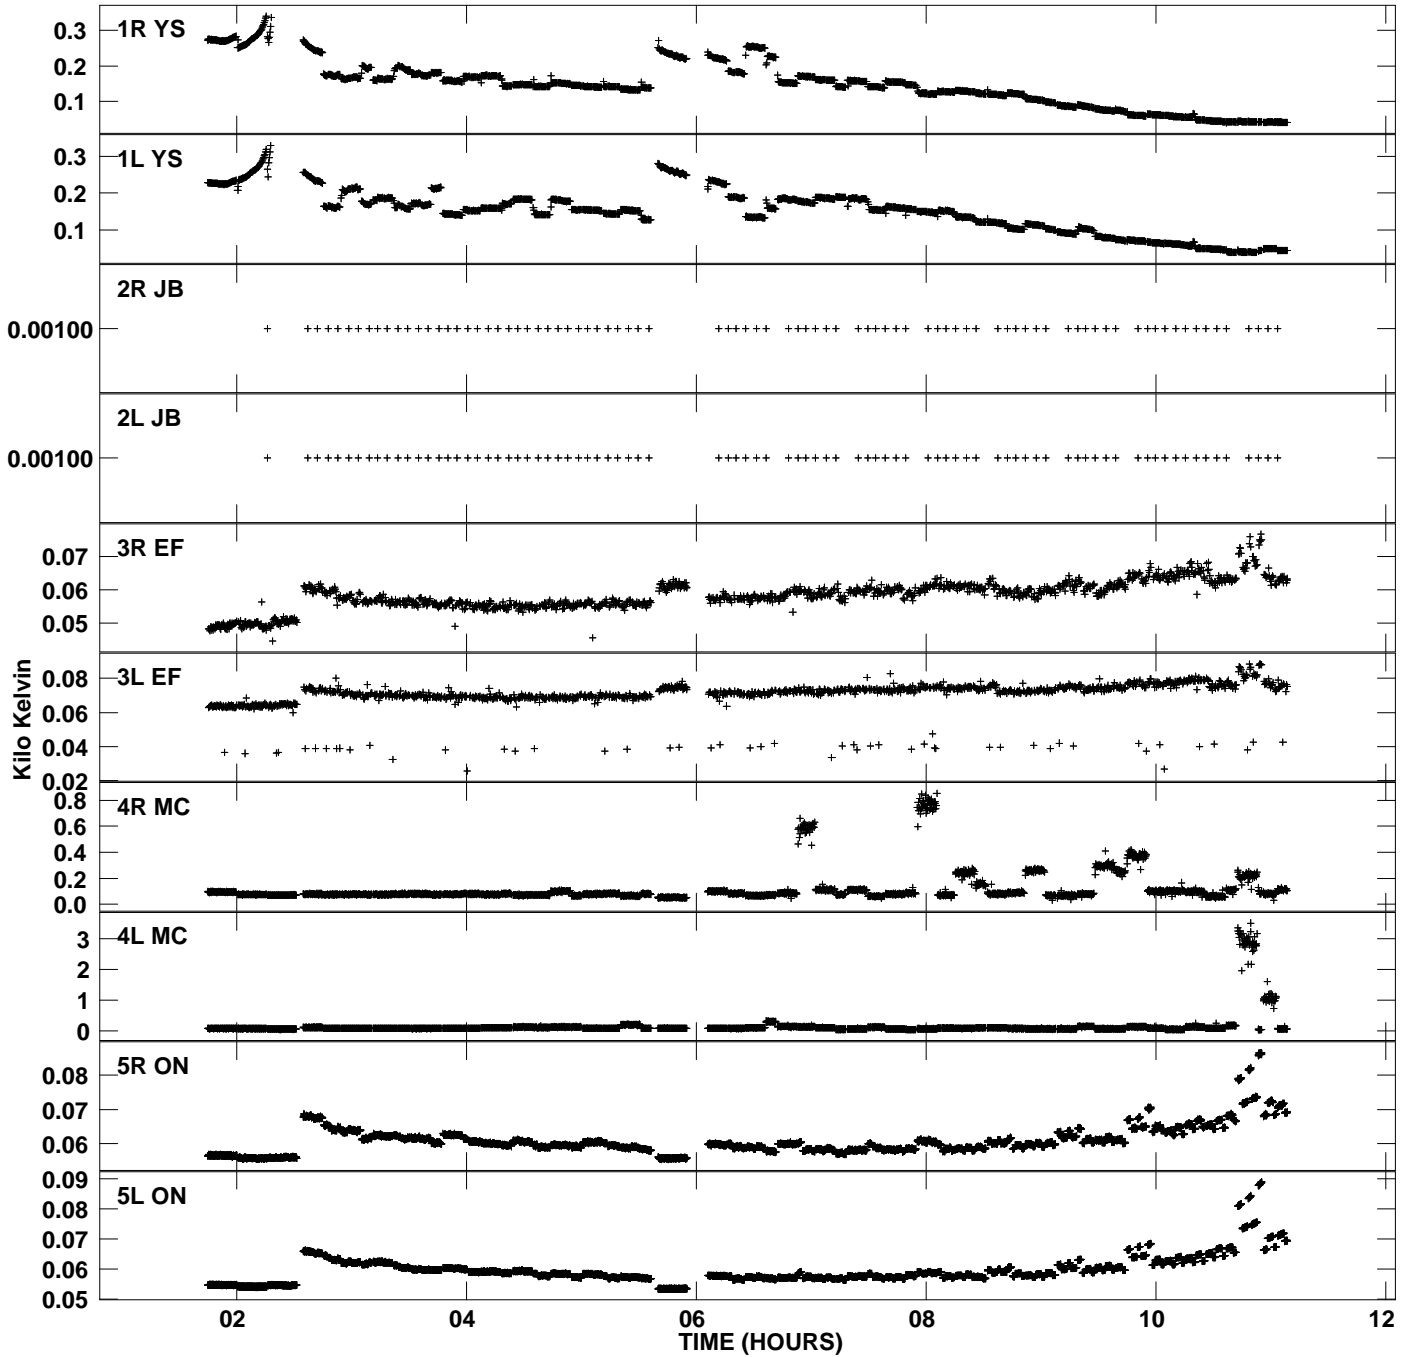

Plot file version 1 created 30-OCT-2015 17:14:22  
Tsys vs UTC time for EB052H\_2.UVDATA.1  
TY 1 Rpol & Lpol IF 1

Plot file version 2 created 30-OCT-2015 17:14:22  
Tsys vs UTC time for EB052H\_2.UVDATA.1  
TY 1 Rpol & Lpol IF 1