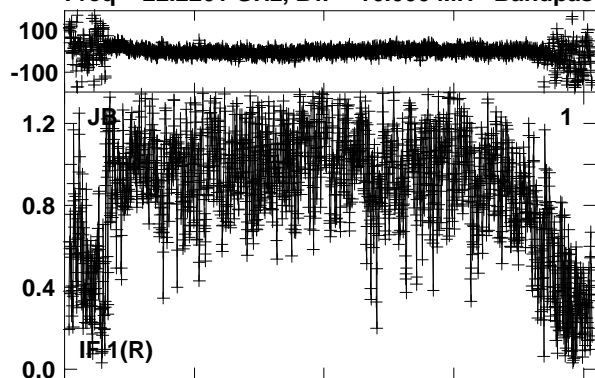

Plot file version 1 created 18-NOV-2014 21:31:17  
 EB053A.UVDATA.1  
 Freq = 22.2261 GHz, Bw = 16.000 MH Bandpass table # 1

Lower frame: BP ampl Top frame: BP phase  
 Bandpass table spectrum Antenna: \*  
 Timerange: 00/00:00:01 to 999/00:00:00

Plot file version 2 created 18-NOV-2014 21:31:17  
EB053A.UVDATA.1  
Freq = 22.2261 GHz, Bw = 16.000 MH Bandpass table # 1

Lower frame: BP ampl Top frame: BP phase  
Bandpass table spectrum Antenna: \*  
Timerange: 00/00:00:01 to 999/00:00:00