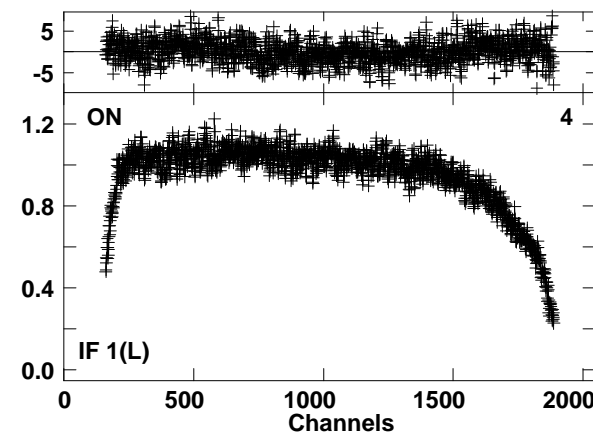

Plot file version 1 created 18-NOV-2014 21:31:17  
 EB053A.UVDATA.1  
 Freq = 22.2261 GHz, Bw = 16.000 MH Bandpass table # 1

Lower frame: BP ampl Top frame: BP phase  
 Bandpass table spectrum Antenna: \*  
 Timerange: 00/00:00:01 to 999/00:00:00

Plot file version 2 created 18-NOV-2014 21:31:17  
EB053A.UVDATA.1  
Freq = 22.2261 GHz, Bw = 16.000 MH Bandpass table # 1

Lower frame: BP ampl Top frame: BP phase  
Bandpass table spectrum Antenna: \*  
Timerange: 00/00:00:01 to 999/00:00:00