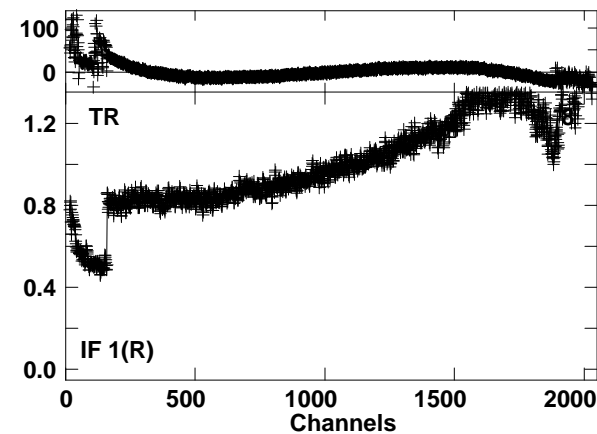

Plot file version 1 created 18-NOV-2014 21:31:17  
 EB053A.UVDATA.1  
 Freq = 22.2261 GHz, Bw = 16.000 MH Bandpass table # 1

Lower frame: BP ampl Top frame: BP phase  
 Bandpass table spectrum Antenna: \*  
 Timerange: 00/00:00:01 to 999/00:00:00

Plot file version 2 created 18-NOV-2014 21:31:17  
EB053A.UVDATA.1  
Freq = 22.2261 GHz, Bw = 16.000 MH Bandpass table # 1

Lower frame: BP ampl Top frame: BP phase  
Bandpass table spectrum Antenna: \*  
Timerange: 00/00:00:01 to 999/00:00:00