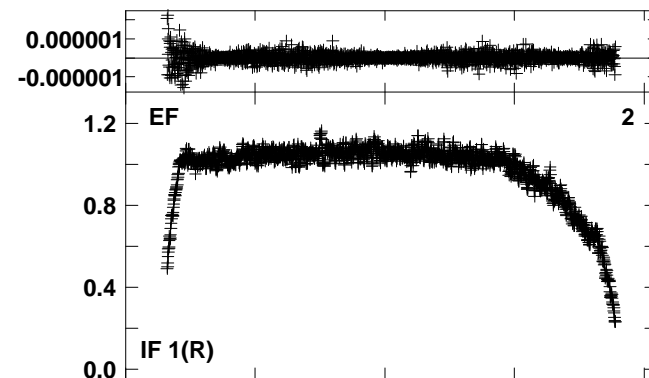

Plot file version 1 created 18-NOV-2014 21:31:17  
 EB053A.UVDATA.1  
 Freq = 22.2261 GHz, Bw = 16.000 MH Bandpass table # 1

Lower frame: BP ampl Top frame: BP phase  
 Bandpass table spectrum Antenna: \*  
 Timerange: 00/00:00:01 to 999/00:00:00

Plot file version 2 created 18-NOV-2014 21:31:17  
EB053A.UVDATA.1  
Freq = 22.2261 GHz, Bw = 16.000 MH Bandpass table # 1

Lower frame: BP ampl Top frame: BP phase  
Bandpass table spectrum Antenna: \*  
Timerange: 00/00:00:01 to 999/00:00:00