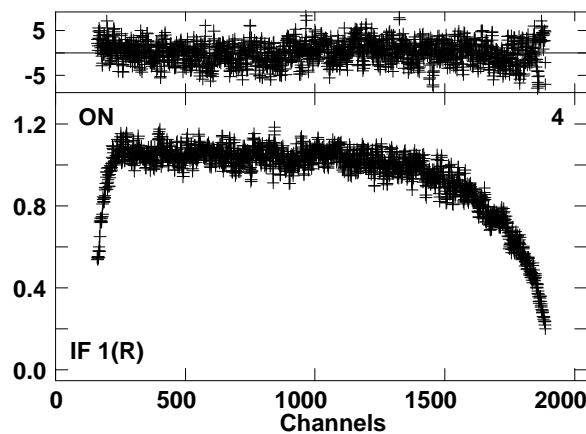

Plot file version 1 created 18-NOV-2014 21:31:17  
 EB053A.UVDATA.1  
 Freq = 22.2261 GHz, Bw = 16.000 MH Bandpass table # 1

Lower frame: BP ampl Top frame: BP phase  
 Bandpass table spectrum Antenna: \*  
 Timerange: 00/00:00:01 to 999/00:00:00

Plot file version 2 created 18-NOV-2014 21:31:17  
EB053A.UVDATA.1  
Freq = 22.2261 GHz, Bw = 16.000 MH Bandpass table # 1

Lower frame: BP ampl Top frame: BP phase  
Bandpass table spectrum Antenna: \*  
Timerange: 00/00:00:01 to 999/00:00:00