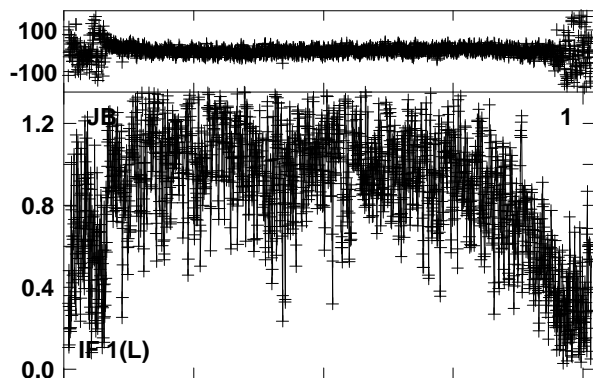

Plot file version 1 created 18-NOV-2014 21:31:17  
 EB053A.UVDATA.1  
 Freq = 22.2261 GHz, Bw = 16.000 MH Bandpass table # 1

Lower frame: BP ampl Top frame: BP phase  
 Bandpass table spectrum Antenna: \*  
 Timerange: 00/00:00:01 to 999/00:00:00

Plot file version 2 created 18-NOV-2014 21:31:17  
EB053A.UVDATA.1  
Freq = 22.2261 GHz, Bw = 16.000 MH Bandpass table # 1

Lower frame: BP ampl Top frame: BP phase  
Bandpass table spectrum Antenna: \*  
Timerange: 00/00:00:01 to 999/00:00:00