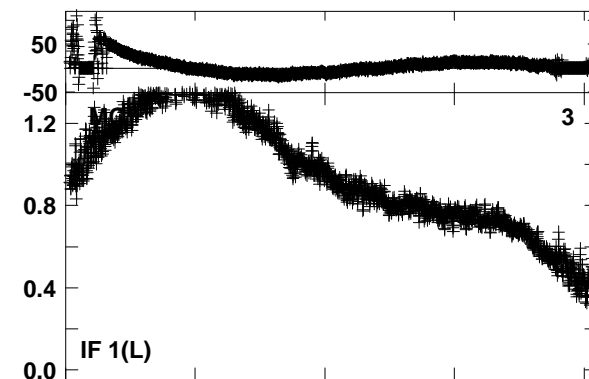

Plot file version 1 created 18-NOV-2014 21:31:17  
 EB053A.UVDATA.1  
 Freq = 22.2261 GHz, Bw = 16.000 MH Bandpass table # 1

Lower frame: BP ampl Top frame: BP phase  
 Bandpass table spectrum Antenna: \*  
 Timerange: 00/00:00:01 to 999/00:00:00

Plot file version 2 created 18-NOV-2014 21:31:17  
EB053A.UVDATA.1  
Freq = 22.2261 GHz, Bw = 16.000 MH Bandpass table # 1

Lower frame: BP ampl Top frame: BP phase  
Bandpass table spectrum Antenna: \*  
Timerange: 00/00:00:01 to 999/00:00:00