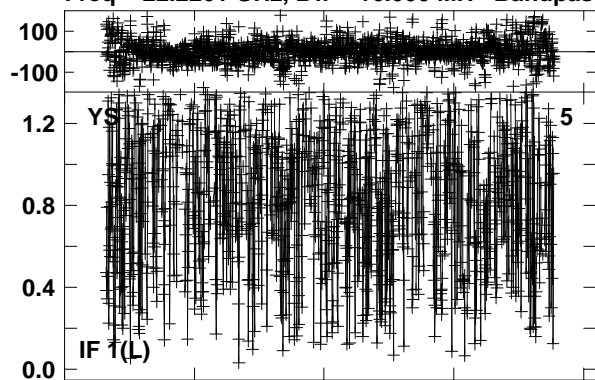

Plot file version 1 created 18-NOV-2014 21:31:17  
 EB053A.UVDATA.1  
 Freq = 22.2261 GHz, Bw = 16.000 MH Bandpass table # 1

Lower frame: BP ampl Top frame: BP phase  
 Bandpass table spectrum Antenna: \*  
 Timerange: 00/00:00:01 to 999/00:00:00

Plot file version 2 created 18-NOV-2014 21:31:17  
EB053A.UVDATA.1  
Freq = 22.2261 GHz, Bw = 16.000 MH Bandpass table # 1

Lower frame: BP ampl Top frame: BP phase  
Bandpass table spectrum Antenna: \*  
Timerange: 00/00:00:01 to 999/00:00:00