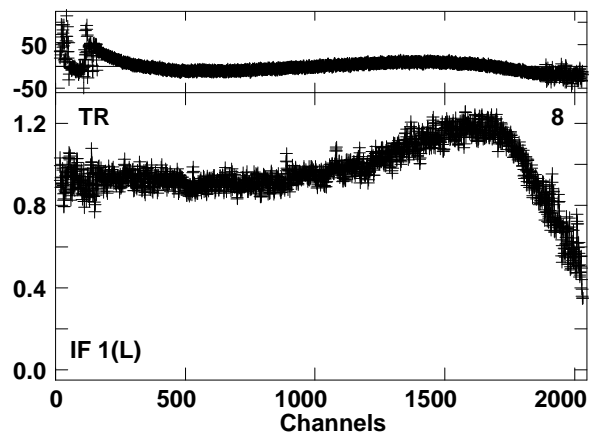

Plot file version 1 created 18-NOV-2014 21:31:17  
 EB053A.UVDATA.1  
 Freq = 22.2261 GHz, Bw = 16.000 MH Bandpass table # 1

Lower frame: BP ampl Top frame: BP phase  
 Bandpass table spectrum Antenna: \*  
 Timerange: 00/00:00:01 to 999/00:00:00

Plot file version 2 created 18-NOV-2014 21:31:17  
EB053A.UVDATA.1  
Freq = 22.2261 GHz, Bw = 16.000 MH Bandpass table # 1

Lower frame: BP ampl Top frame: BP phase  
Bandpass table spectrum Antenna: \*  
Timerange: 00/00:00:01 to 999/00:00:00