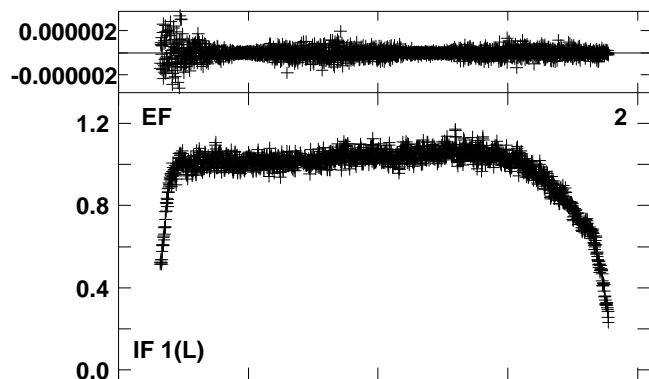

Plot file version 1 created 18-NOV-2014 21:31:17  
 EB053A.UVDATA.1  
 Freq = 22.2261 GHz, Bw = 16.000 MH Bandpass table # 1

Lower frame: BP ampl Top frame: BP phase  
 Bandpass table spectrum Antenna: \*  
 Timerange: 00/00:00:01 to 999/00:00:00

Plot file version 2 created 18-NOV-2014 21:31:17  
EB053A.UVDATA.1  
Freq = 22.2261 GHz, Bw = 16.000 MH Bandpass table # 1

Lower frame: BP ampl Top frame: BP phase  
Bandpass table spectrum Antenna: \*  
Timerange: 00/00:00:01 to 999/00:00:00