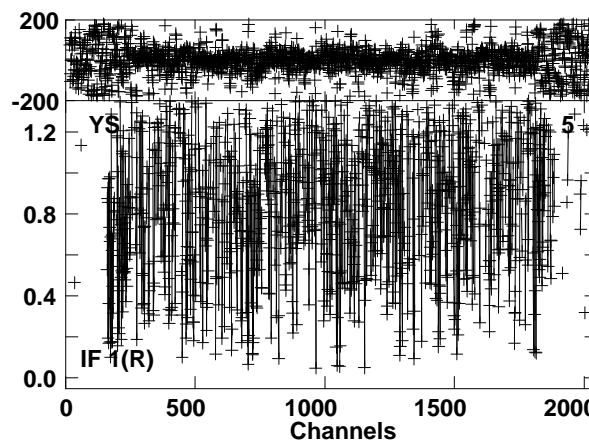

Plot file version 1 created 18-NOV-2014 21:31:17  
 EB053A.UVDATA.1  
 Freq = 22.2261 GHz, Bw = 16.000 MH Bandpass table # 1

Lower frame: BP ampl Top frame: BP phase  
 Bandpass table spectrum Antenna: \*  
 Timerange: 00/00:00:01 to 999/00:00:00

Plot file version 2 created 18-NOV-2014 21:31:17  
EB053A.UVDATA.1  
Freq = 22.2261 GHz, Bw = 16.000 MH Bandpass table # 1

Lower frame: BP ampl Top frame: BP phase  
Bandpass table spectrum Antenna: \*  
Timerange: 00/00:00:01 to 999/00:00:00