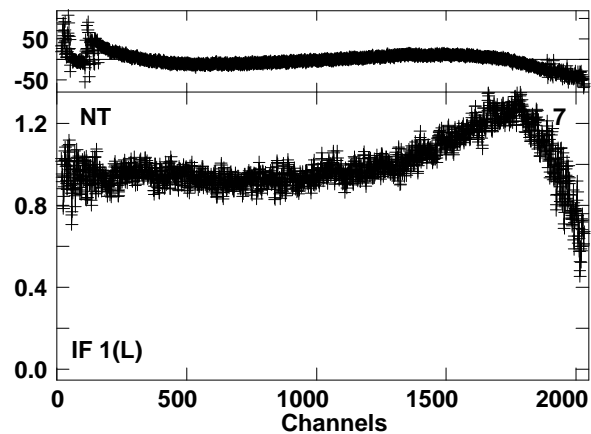

Plot file version 1 created 18-NOV-2014 21:31:17  
 EB053A.UVDATA.1  
 Freq = 22.2261 GHz, Bw = 16.000 MH Bandpass table # 1

Lower frame: BP ampl Top frame: BP phase  
 Bandpass table spectrum Antenna: \*  
 Timerange: 00/00:00:01 to 999/00:00:00

Plot file version 2 created 18-NOV-2014 21:31:17  
EB053A.UVDATA.1  
Freq = 22.2261 GHz, Bw = 16.000 MH Bandpass table # 1

Lower frame: BP ampl Top frame: BP phase  
Bandpass table spectrum Antenna: \*  
Timerange: 00/00:00:01 to 999/00:00:00