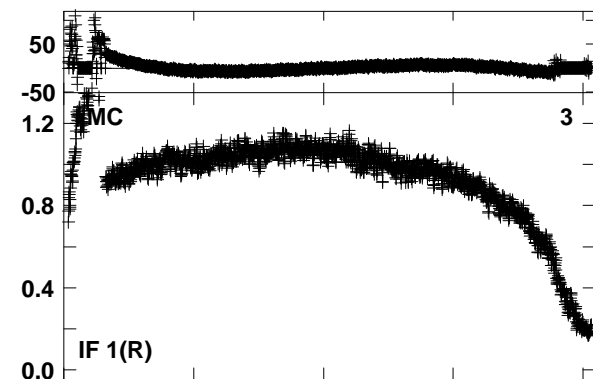

Plot file version 1 created 18-NOV-2014 21:31:17  
 EB053A.UVDATA.1  
 Freq = 22.2261 GHz, Bw = 16.000 MH Bandpass table # 1

Lower frame: BP ampl Top frame: BP phase  
 Bandpass table spectrum Antenna: \*  
 Timerange: 00/00:00:01 to 999/00:00:00

Plot file version 2 created 18-NOV-2014 21:31:17  
EB053A.UVDATA.1  
Freq = 22.2261 GHz, Bw = 16.000 MH Bandpass table # 1

Lower frame: BP ampl Top frame: BP phase  
Bandpass table spectrum Antenna: \*  
Timerange: 00/00:00:01 to 999/00:00:00