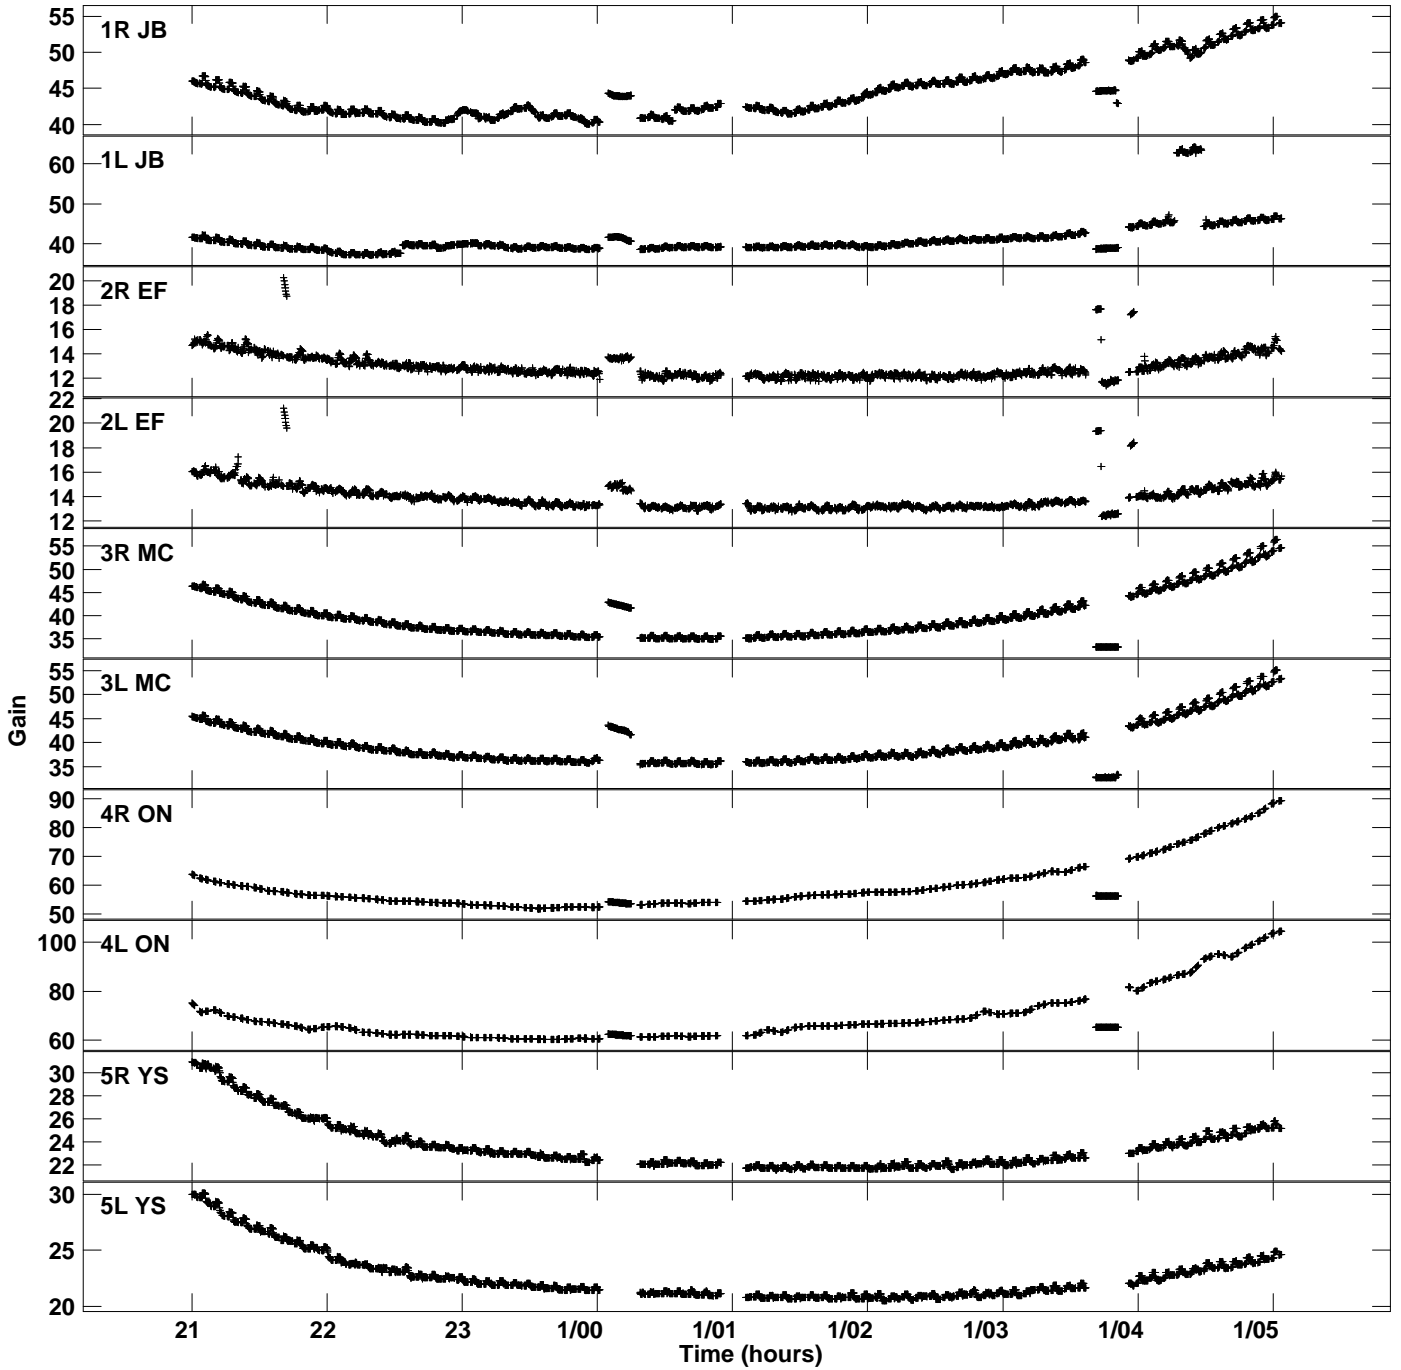

Plot file version 1 created 18-NOV-2014 10:25:06  
Gain amp vs UTC time for EB053A.UVDATA.1  
CL 2 Rpol & Lpol IF 1

Plot file version 2 created 18-NOV-2014 10:25:06  
Gain amp vs UTC time for EB053A.UVDATA.1  
CL 2 Rpol & Lpol IF 1