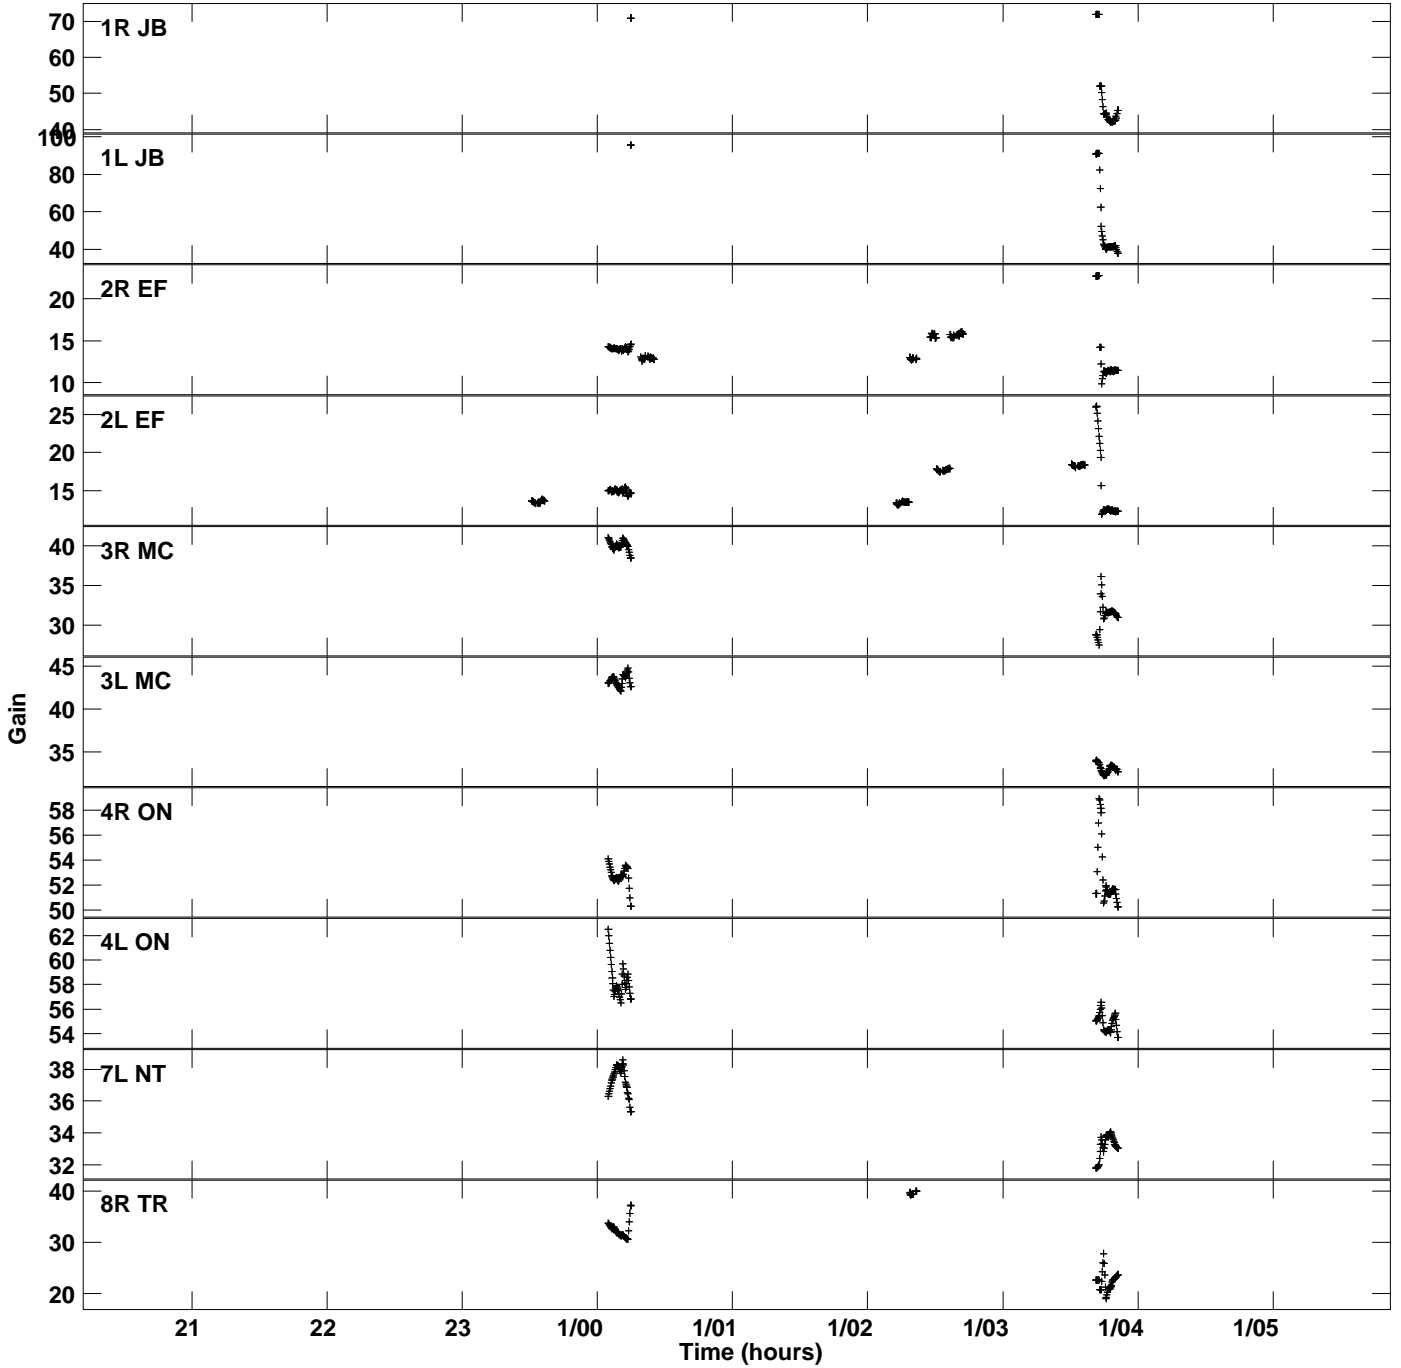

Plot file version 1 created 18-NOV-2014 21:44:03  
Gain amp vs UTC time for EB053A.TMP.1  
CL 4 Rpol & Lpol IF 1

Plot file version 2 created 18-NOV-2014 21:44:03  
Gain amp vs UTC time for EB053A.TMP.1  
CL 4 Rpol & Lpol IF 1