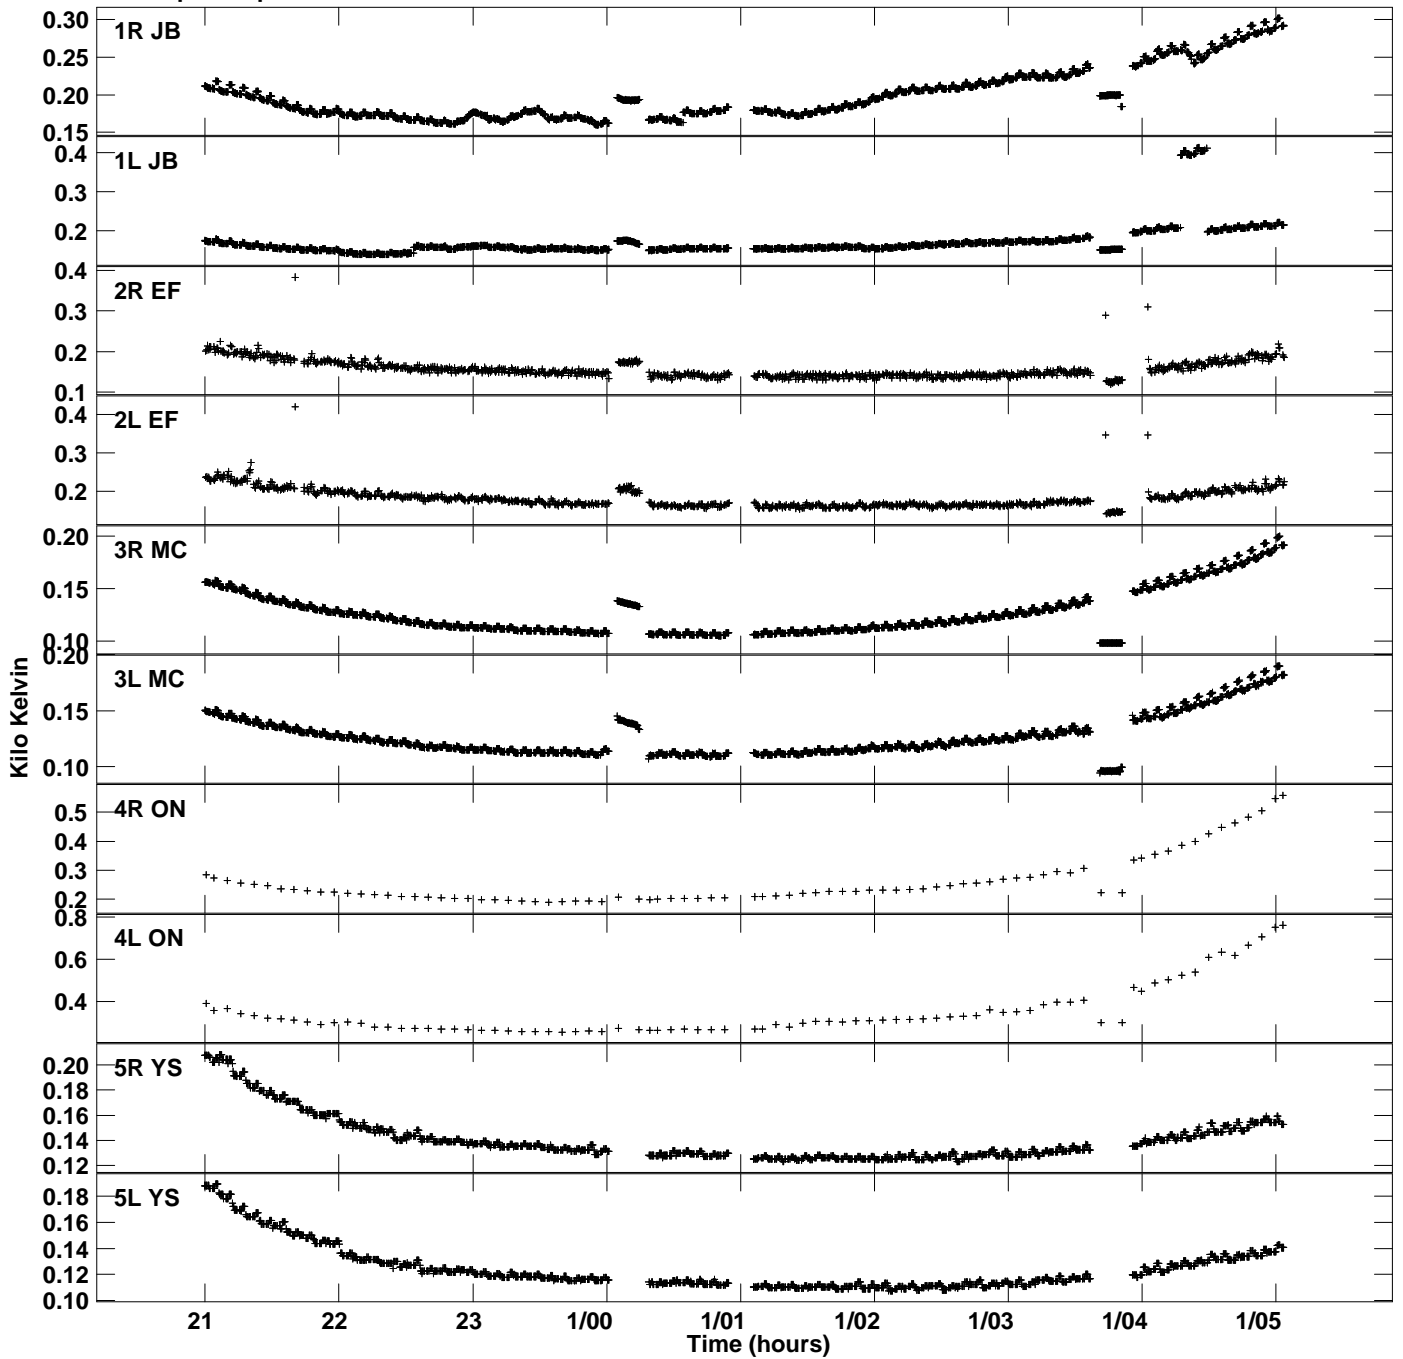

Plot file version 1 created 18-NOV-2014 10:25:04
Tsyst vs UTC time for EB053A.UVDATA.1
TY 1 Rpol & Lpol IF 1

Plot file version 2 created 18-NOV-2014 10:25:04
Tsys vs UTC time for EB053A.UVDATA.1
TY 1 Rpol & Lpol IF 1