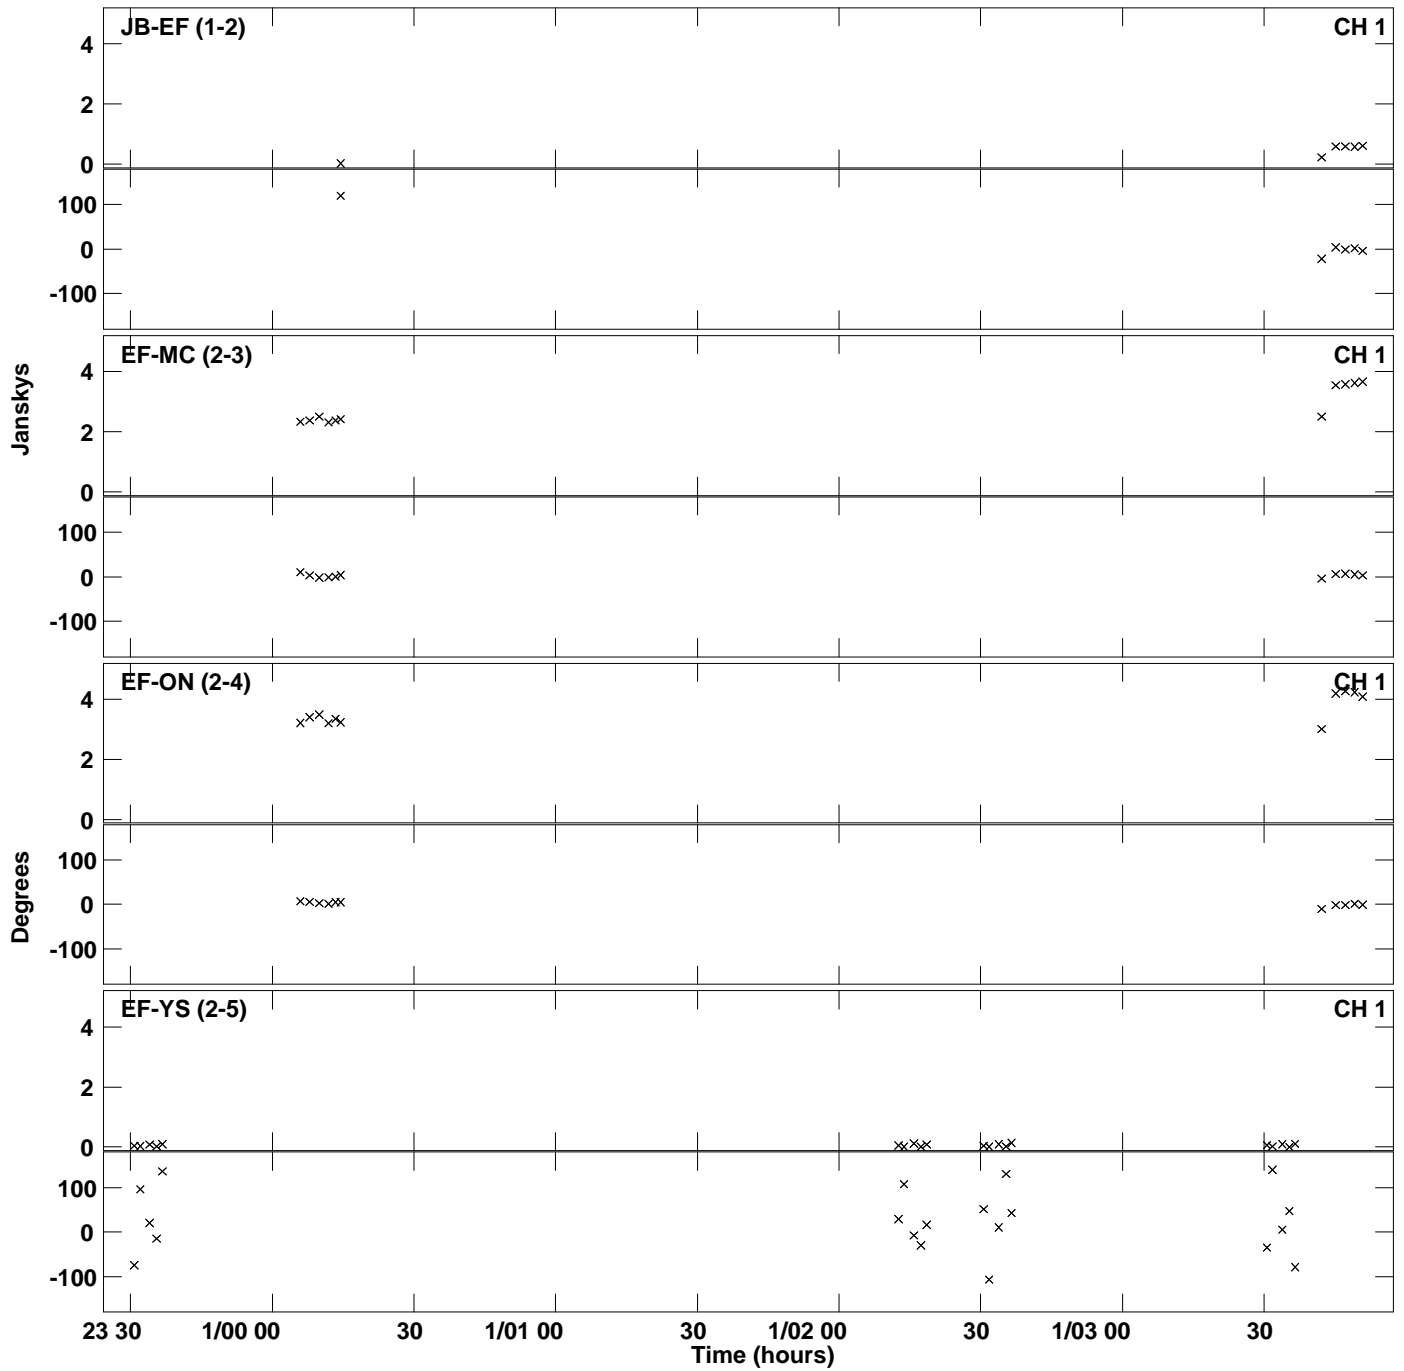

Plot file version 1 created 18-NOV-2014 21:37:25  
Amplitude andPhase vs Time for EB053A.UVDATA.1 Vect aver. CL # 3  
IF 1 CHAN 1 - 2048 STK LL

PLot file version 2 created 18-NOV-2014 21:37:25  
Amplitude and Phase vs Time for EB053A.UVDATA.1 Vect aver. CL # 3  
IF 1 CHAN 1 - 2048 STK LL

PLOT file version 3 created 18-NOV-2014 21:40:26  
 Amplitude and Phase vs Time for EB053A.UVDATA.1 Vect aver. CL # 3  
 IF 1 CHAN 1 - 2048 STK RR