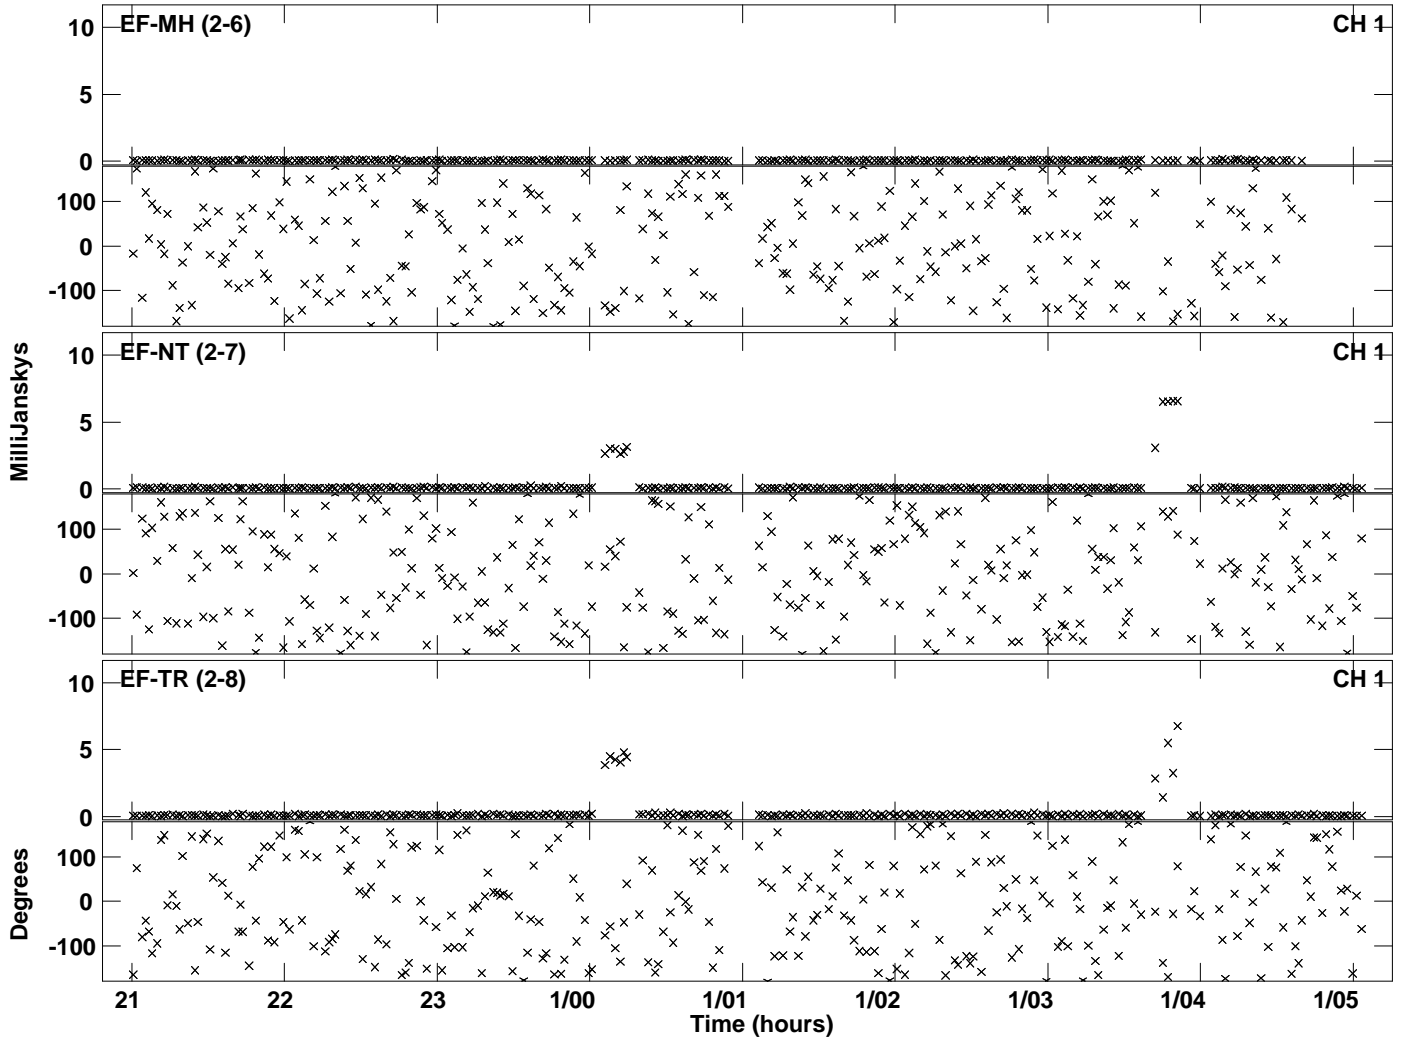

Plot file version 1 created 18-NOV-2014 10:18:09  
Amplitude andPhase vs Time for EB053A.UVDATA.1 Vect aver.  
IF 1 CHAN 1 - 2048 STK LL

Plot file version 2 created 18-NOV-2014 10:18:09  
Amplitude andPhase vs Time for EB053A.UVDATA.1 Vect aver.  
IF 1 CHAN 1 - 2048 STK LL

Plot file version 3 created 18-NOV-2014 10:21:15  
Amplitude andPhase vs Time for EB053A.UVDATA.1 Vect aver.  
IF 1 CHAN 1 - 2048 STK RR

Plot file version 4 created 18-NOV-2014 10:21:15  
Amplitude andPhase vs Time for EB053A.UVDATA.1 Vect aver.  
IF 1 CHAN 1 - 2048 STK RR