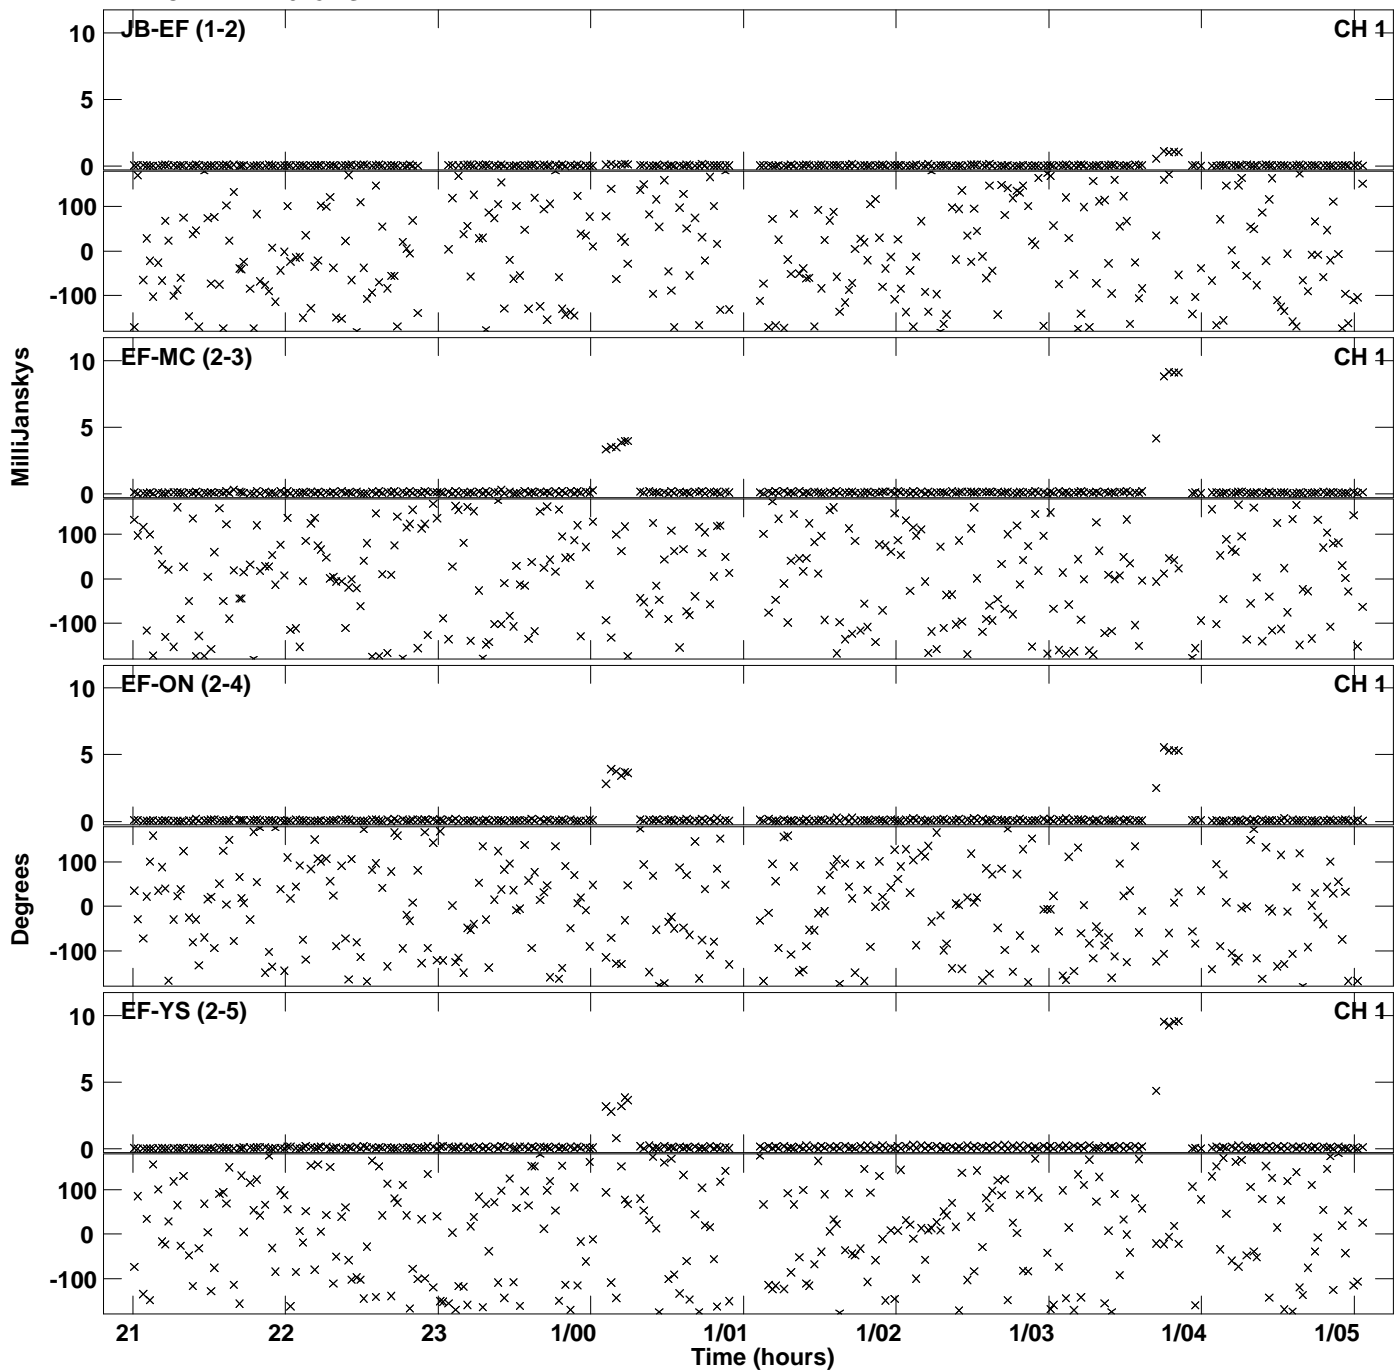

Plot file version 1 created 18-NOV-2014 10:18:09  
Amplitude andPhase vs Time for EB053A.UVDATA.1 Vect aver.  
IF 1 CHAN 1 - 2048 STK LL

Plot file version 2 created 18-NOV-2014 10:18:09  
Amplitude andPhase vs Time for EB053A.UVDATA.1 Vect aver.  
IF 1 CHAN 1 - 2048 STK LL

Plot file version 3 created 18-NOV-2014 10:21:15  
Amplitude andPhase vs Time for EB053A.UVDATA.1 Vect aver.  
IF 1 CHAN 1 - 2048 STK RR

Plot file version 4 created 18-NOV-2014 10:21:15  
Amplitude andPhase vs Time for EB053A.UVDATA.1 Vect aver.  
IF 1 CHAN 1 - 2048 STK RR