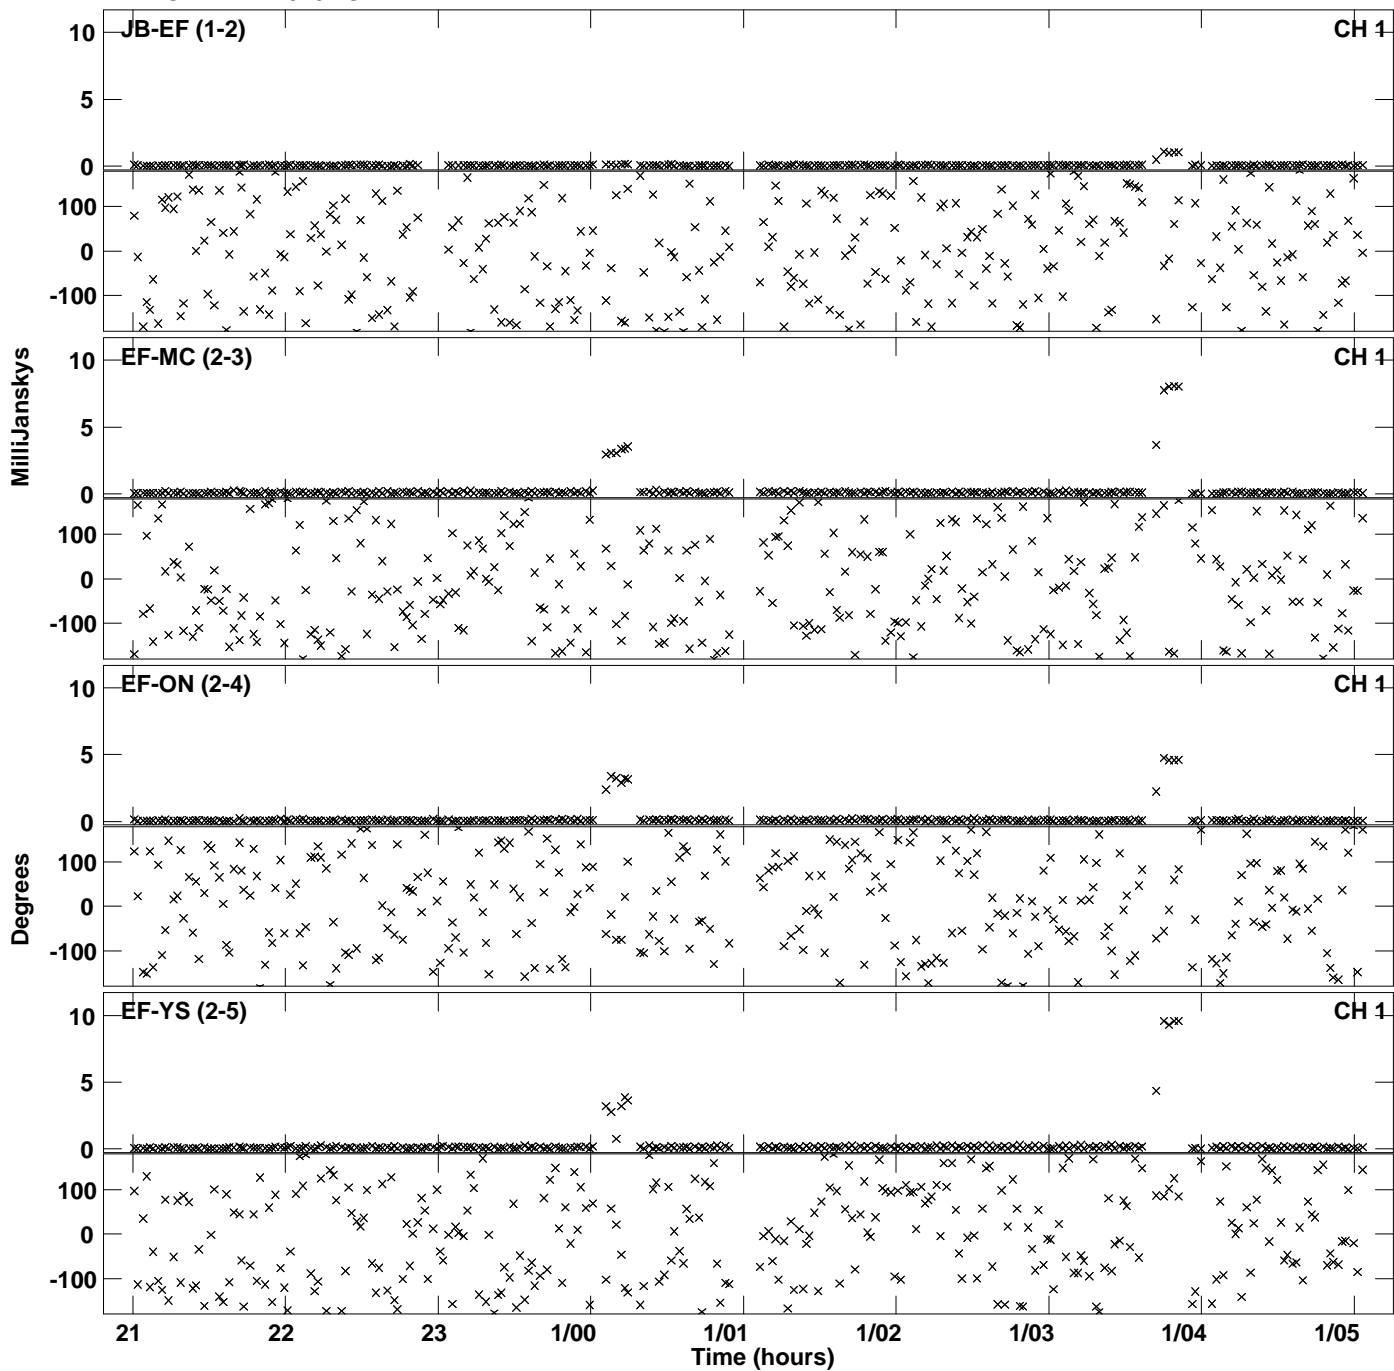

Plot file version 1 created 18-NOV-2014 10:18:09  
Amplitude andPhase vs Time for EB053A.UVDATA.1 Vect aver.  
IF 1 CHAN 1 - 2048 STK LL

Plot file version 2 created 18-NOV-2014 10:18:09  
Amplitude andPhase vs Time for EB053A.UVDATA.1 Vect aver.  
IF 1 CHAN 1 - 2048 STK LL

Plot file version 3 created 18-NOV-2014 10:21:15  
Amplitude andPhase vs Time for EB053A.UVDATA.1 Vect aver.  
IF 1 CHAN 1 - 2048 STK RR

Plot file version 4 created 18-NOV-2014 10:21:15  
Amplitude andPhase vs Time for EB053A.UVDATA.1 Vect aver.  
IF 1 CHAN 1 - 2048 STK RR