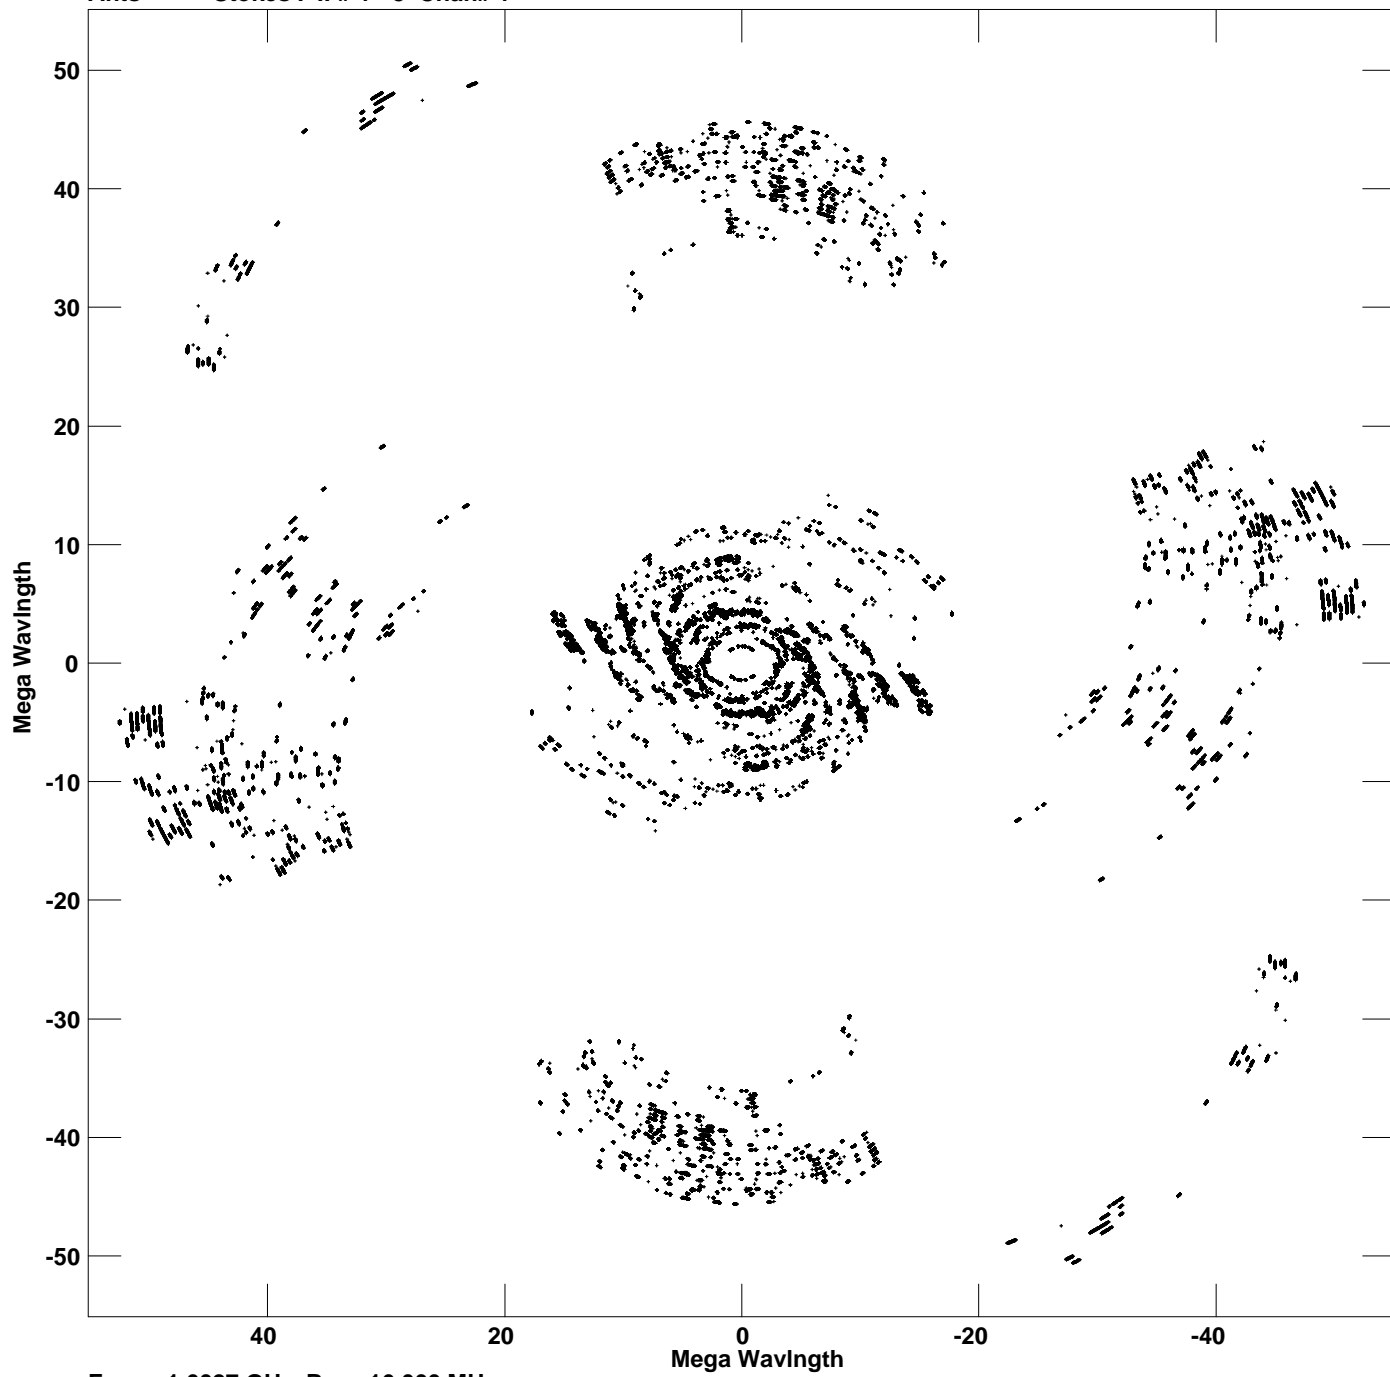

Plot file version 1 created 31-JAN-2018 12:50:02
V vs U for CYG-A.MULTI.1 Source:CYG-A
Ants * - * Stokes I IF# 1 - 8 Chan# 1

Freq = 1.6027 GHz, Bw = 16.000 MHz