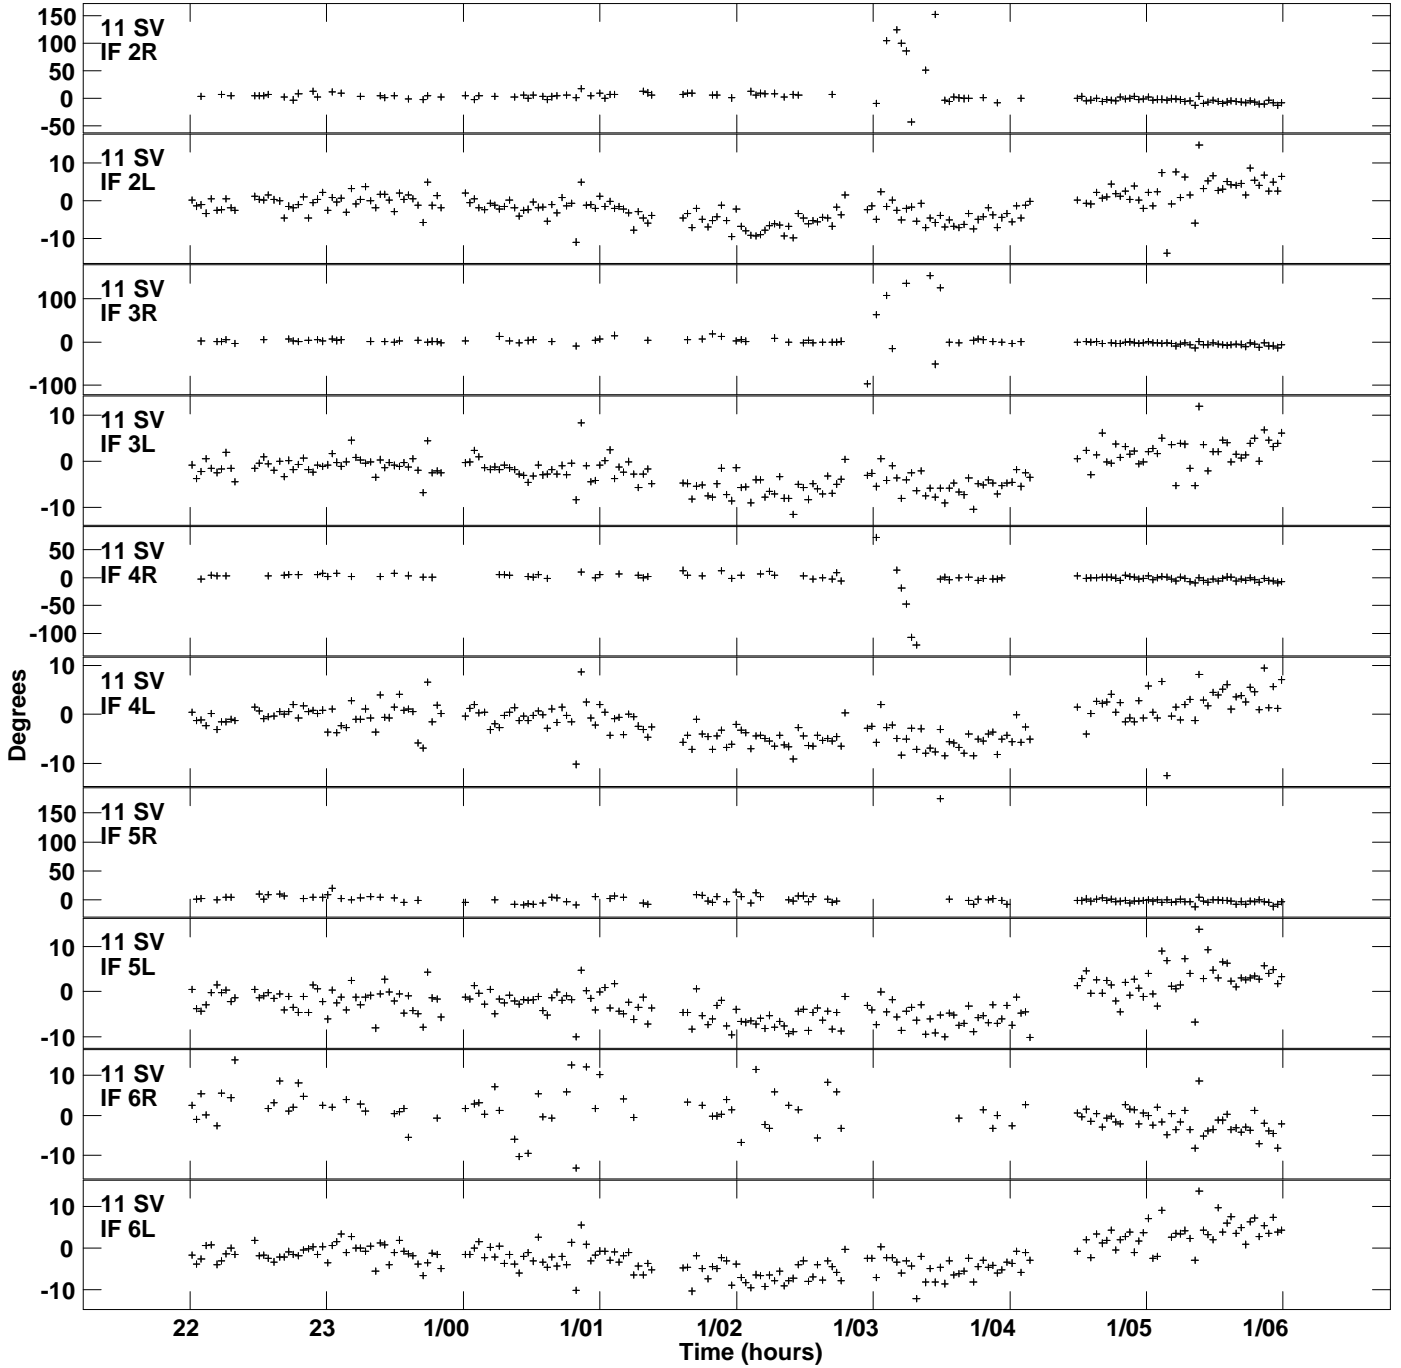

Plot file version 14 created 05-DEC-2017 20:50:31
Gain phs vs UTC time for CYG-A.MULTI.1
SN 1 Rpol & Lpol IF 1 - 8