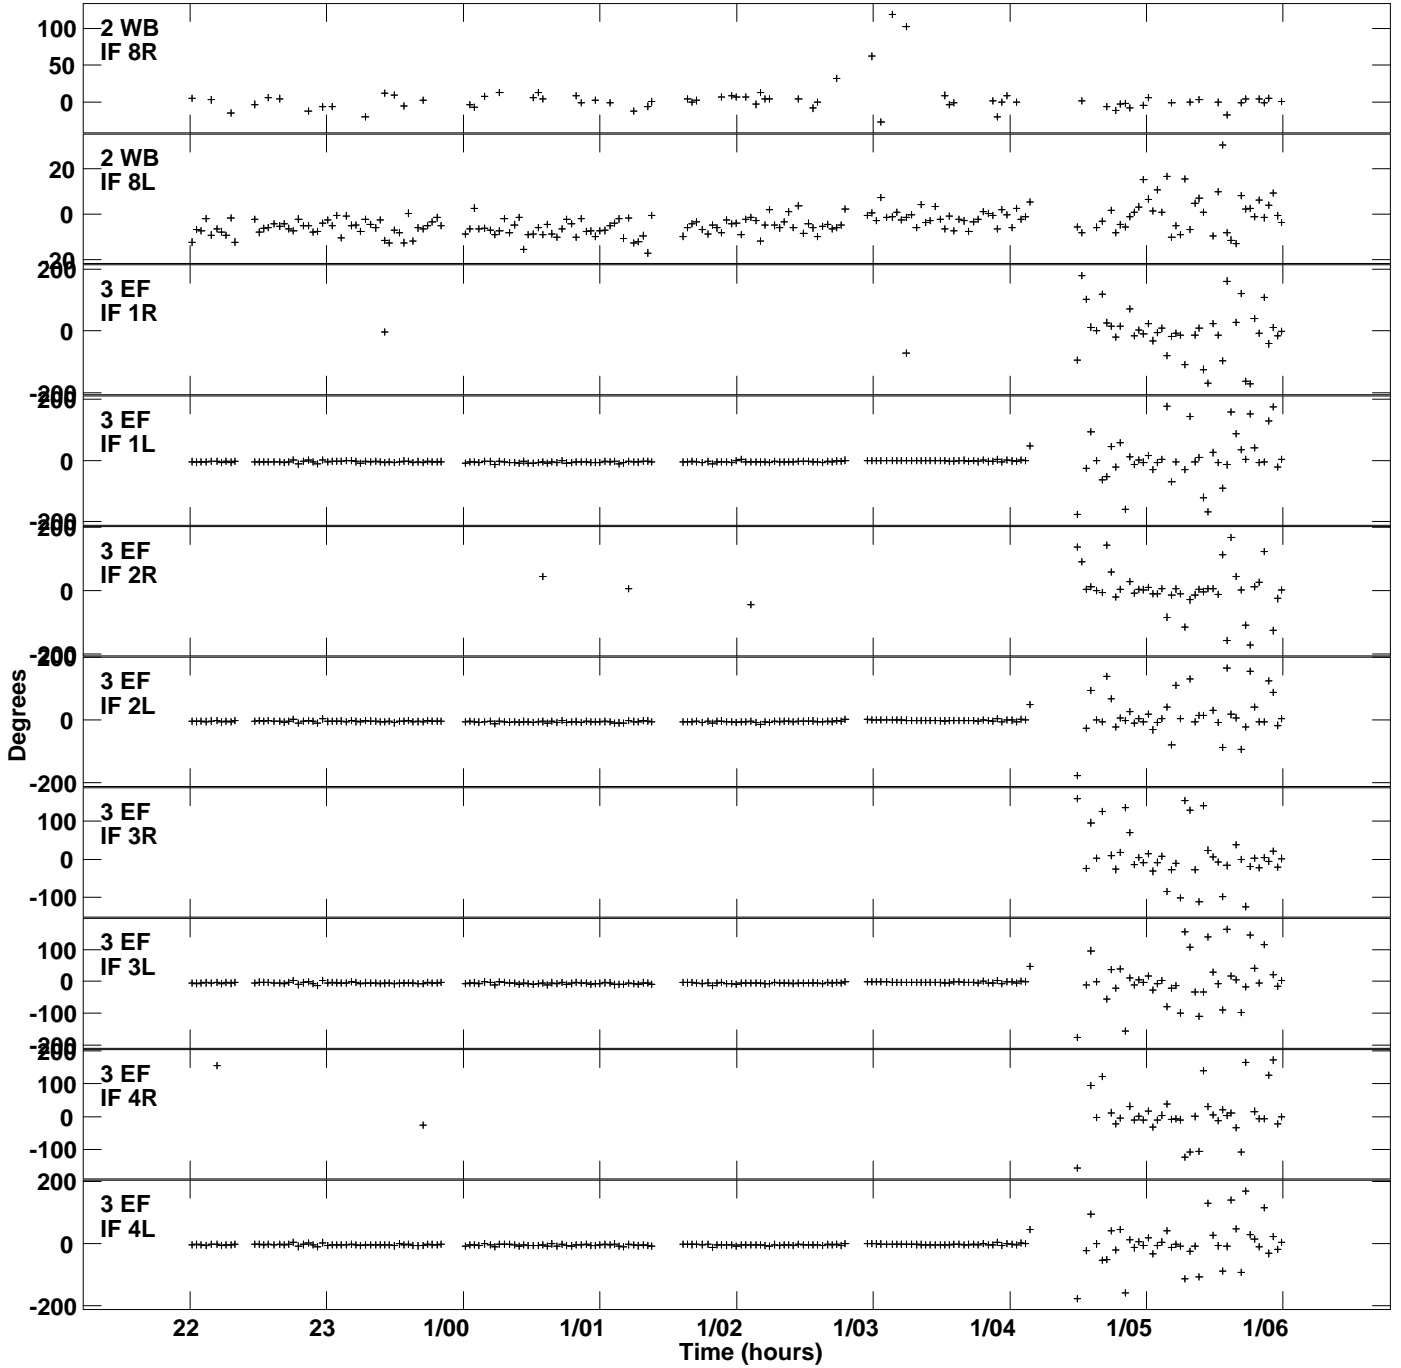

Plot file version 4 created 05-DEC-2017 20:50:31
Gain phs vs UTC time for CYG-A.MULTI.1
SN 1 Rpol & Lpol IF 1 - 8