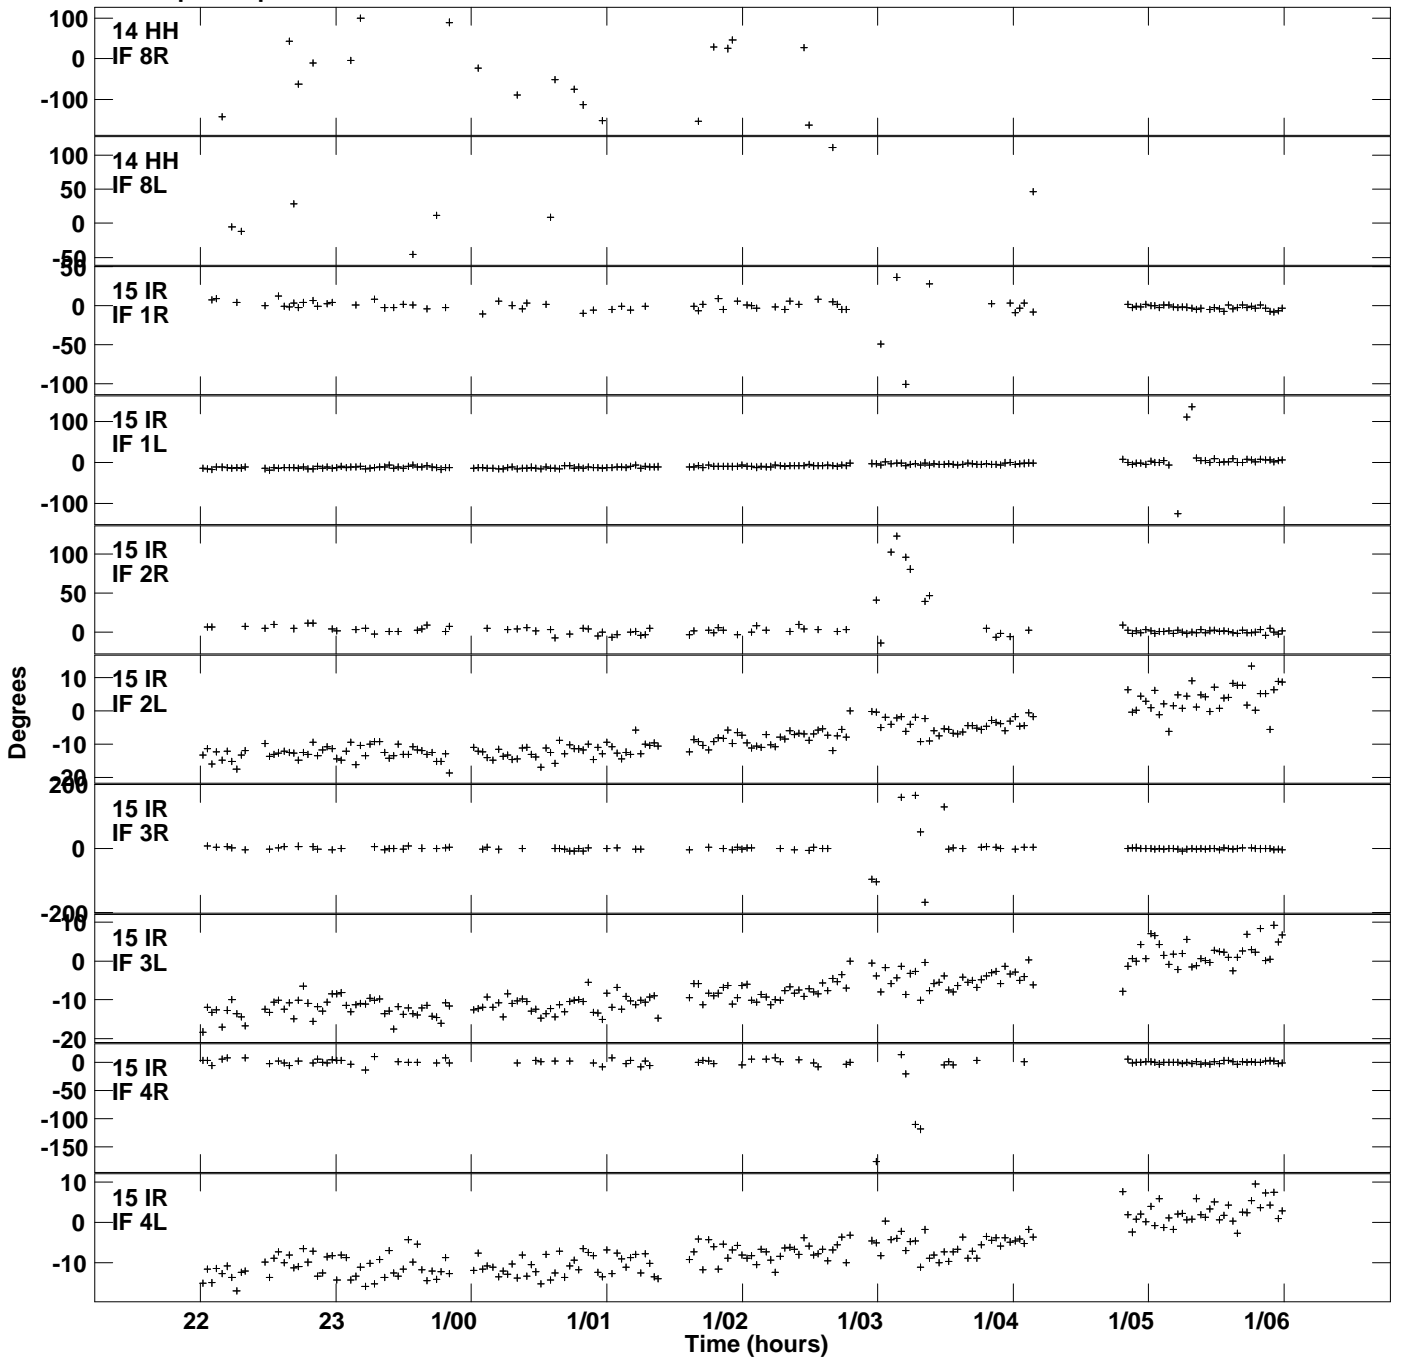

Plot file version 20 created 05-DEC-2017 20:50:31
Gain phs vs UTC time for CYG-A.MULTI.1
SN 1 Rpol & Lpol IF 1 - 8