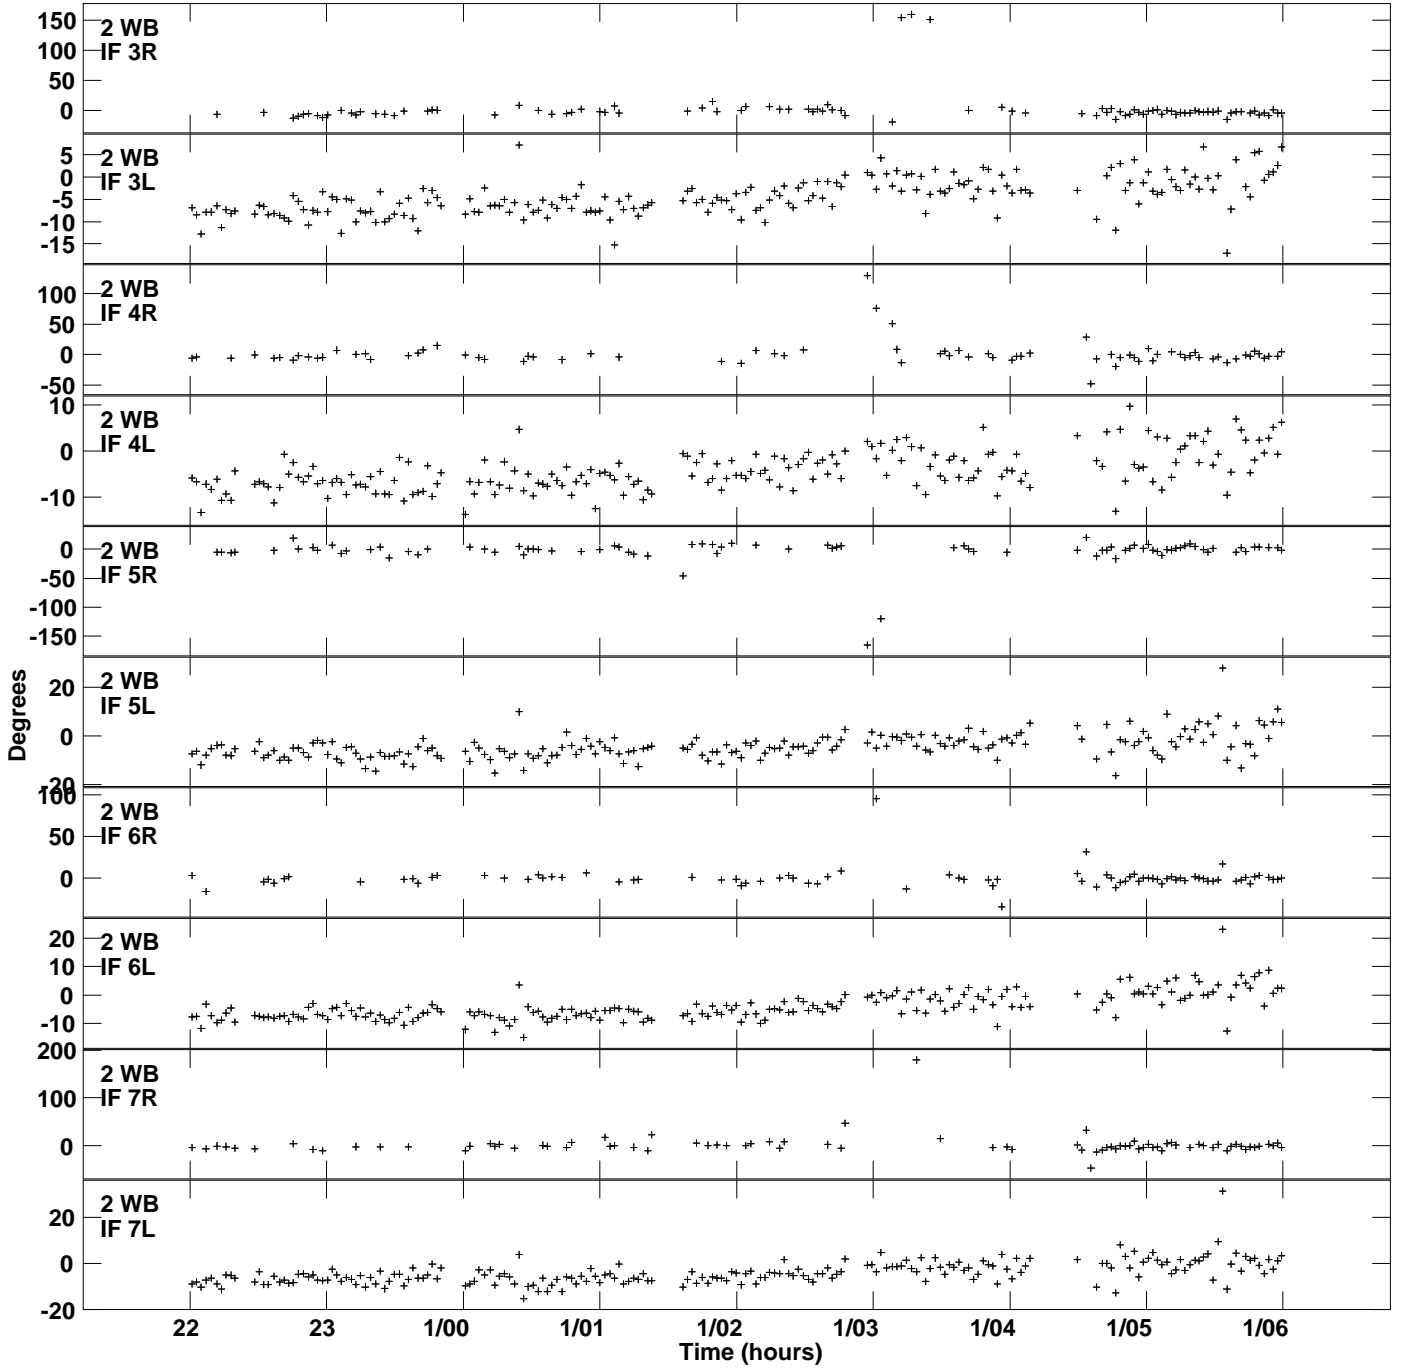

Plot file version 1 created 05-DEC-2017 20:50:31  
Gain phs vs UTC time for CYG-A.MULTI.1  
SN 1 Rpol & Lpol IF 1 - 8

Plot file version 2 created 05-DEC-2017 20:50:31  
Gain phs vs UTC time for CYG-A.MULTI.1  
SN 1 Rpol & Lpol IF 1 - 8

Plot file version 3 created 05-DEC-2017 20:50:31  
Gain phs vs UTC time for CYG-A.MULTI.1  
SN 1 Rpol & Lpol IF 1 - 8

Plot file version 4 created 05-DEC-2017 20:50:31  
Gain phs vs UTC time for CYG-A.MULTI.1  
SN 1 Rpol & Lpol IF 1 - 8

Plot file version 5 created 05-DEC-2017 20:50:31  
Gain phs vs UTC time for CYG-A.MULTI.1  
SN 1 Rpol & Lpol IF 1 - 8

Plot file version 6 created 05-DEC-2017 20:50:31  
Gain phs vs UTC time for CYG-A.MULTI.1  
SN 1 Rpol & Lpol IF 1 - 8