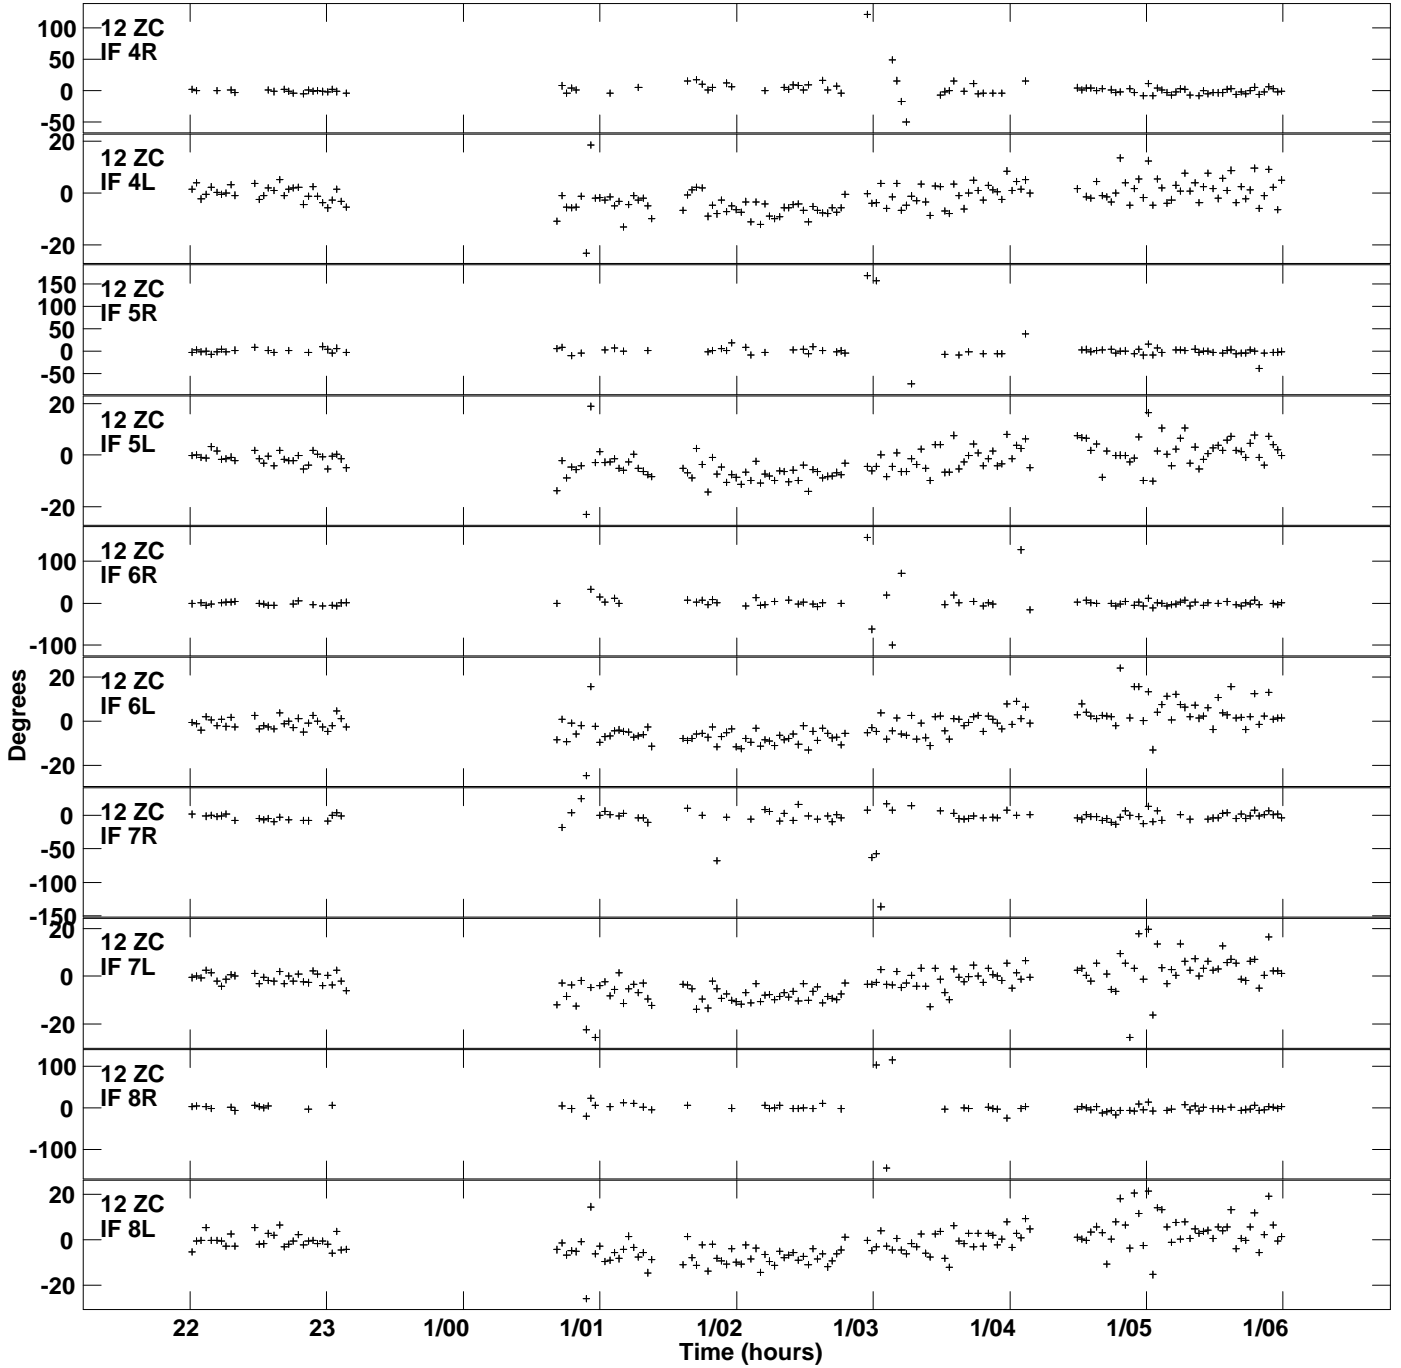

Plot file version 16 created 05-DEC-2017 20:50:31
Gain phs vs UTC time for CYG-A.MULTI.1
SN 1 Rpol & Lpol IF 1 - 8