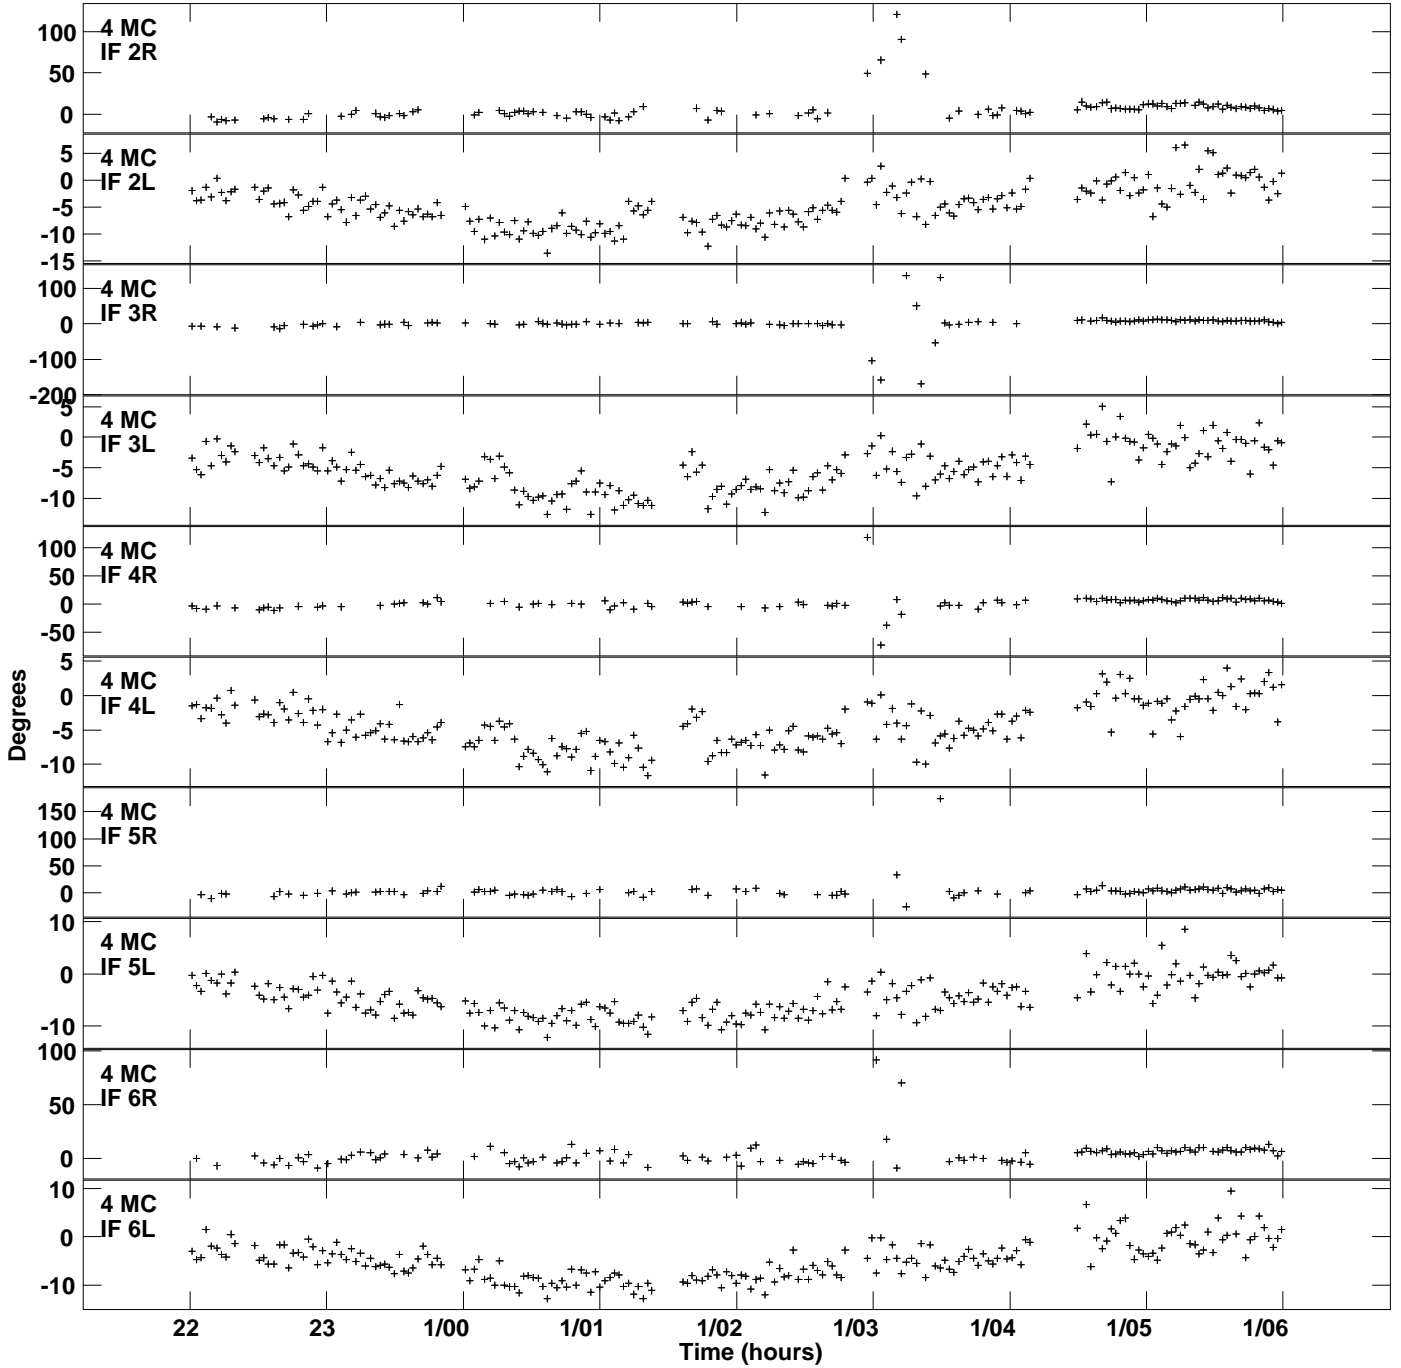

Plot file version 6 created 05-DEC-2017 20:50:31
Gain phs vs UTC time for CYG-A.MULTI.1
SN 1 Rpol & Lpol IF 1 - 8