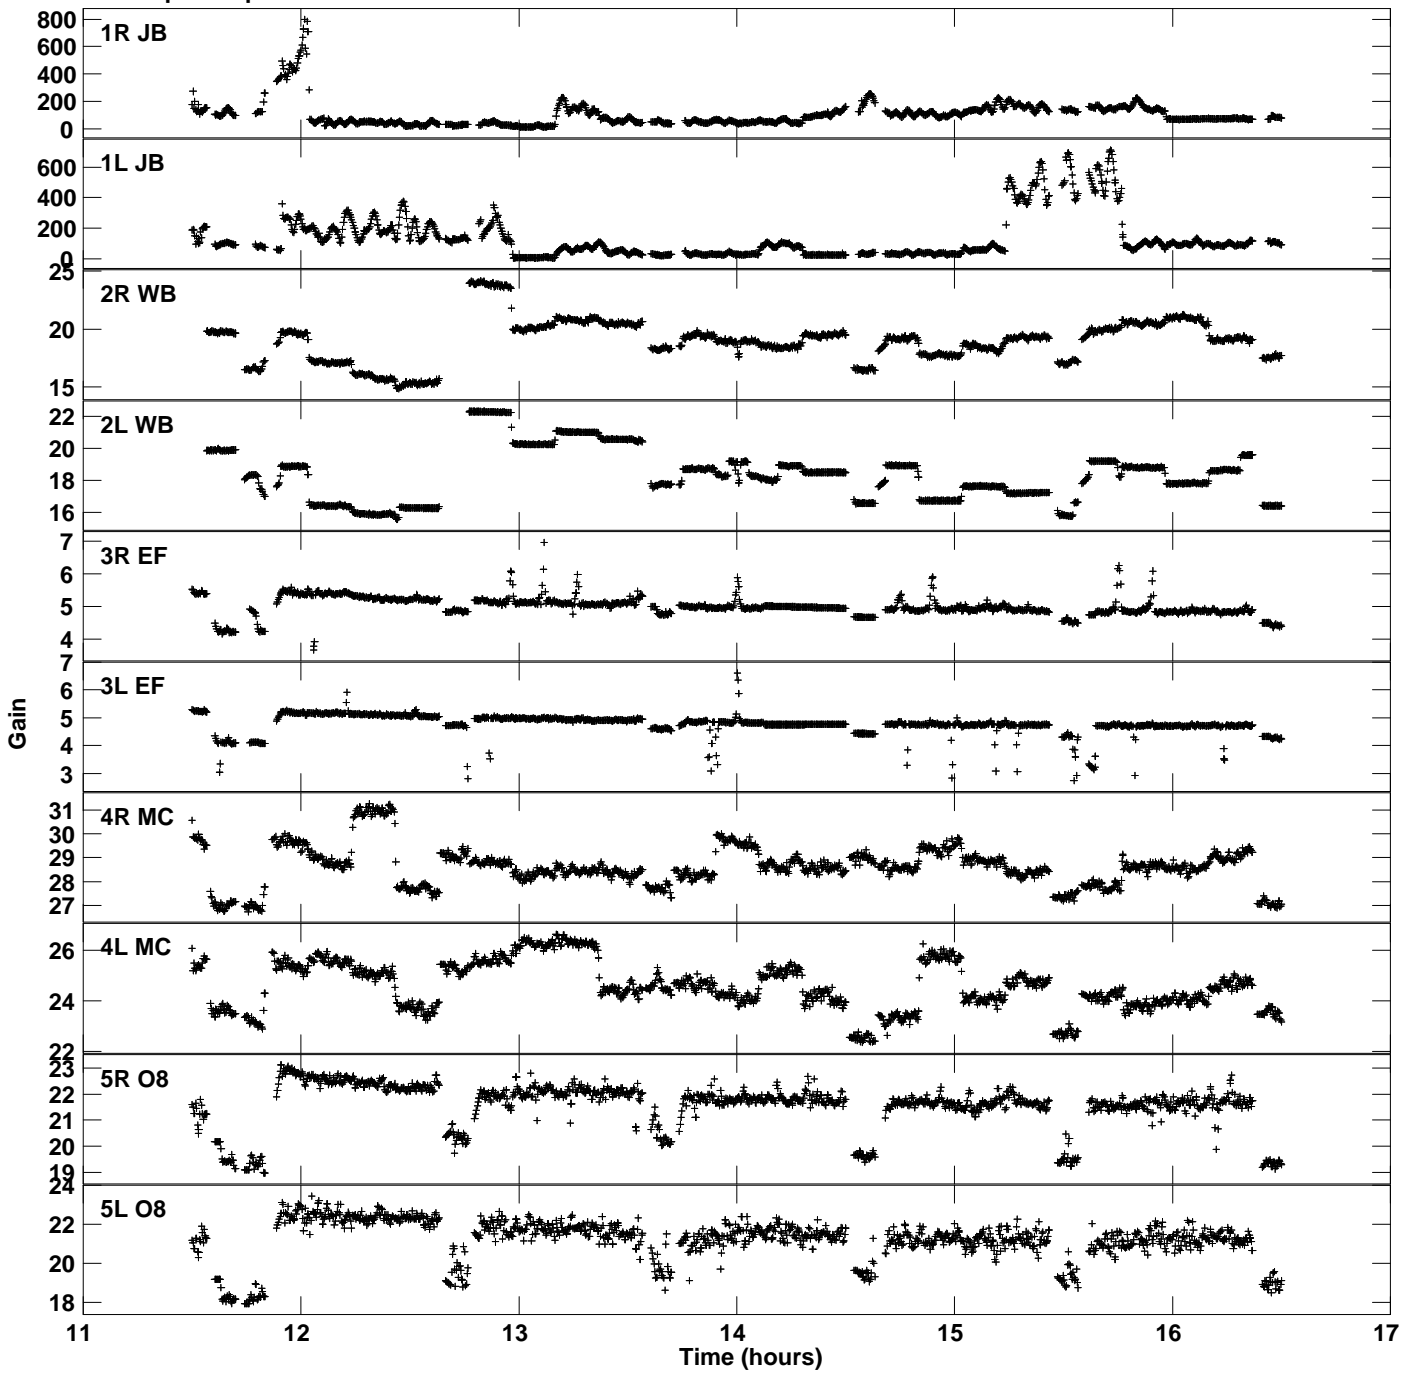

Plot file version 1 created 13-AUG-2018 17:05:08
Gain amp vs UTC time for EB063B.UVDATA.1
CL 2 Rpol & Lpol IF 1

Plot file version 2 created 13-AUG-2018 17:05:08
Gain amp vs UTC time for EB063B.UVDATA.1
CL 2 Rpol & Lpol IF 1

Plot file version 3 created 13-AUG-2018 17:05:08
Gain amp vs UTC time for EB063B.UVDATA.1
CL 2 Rpol & Lpol IF 1