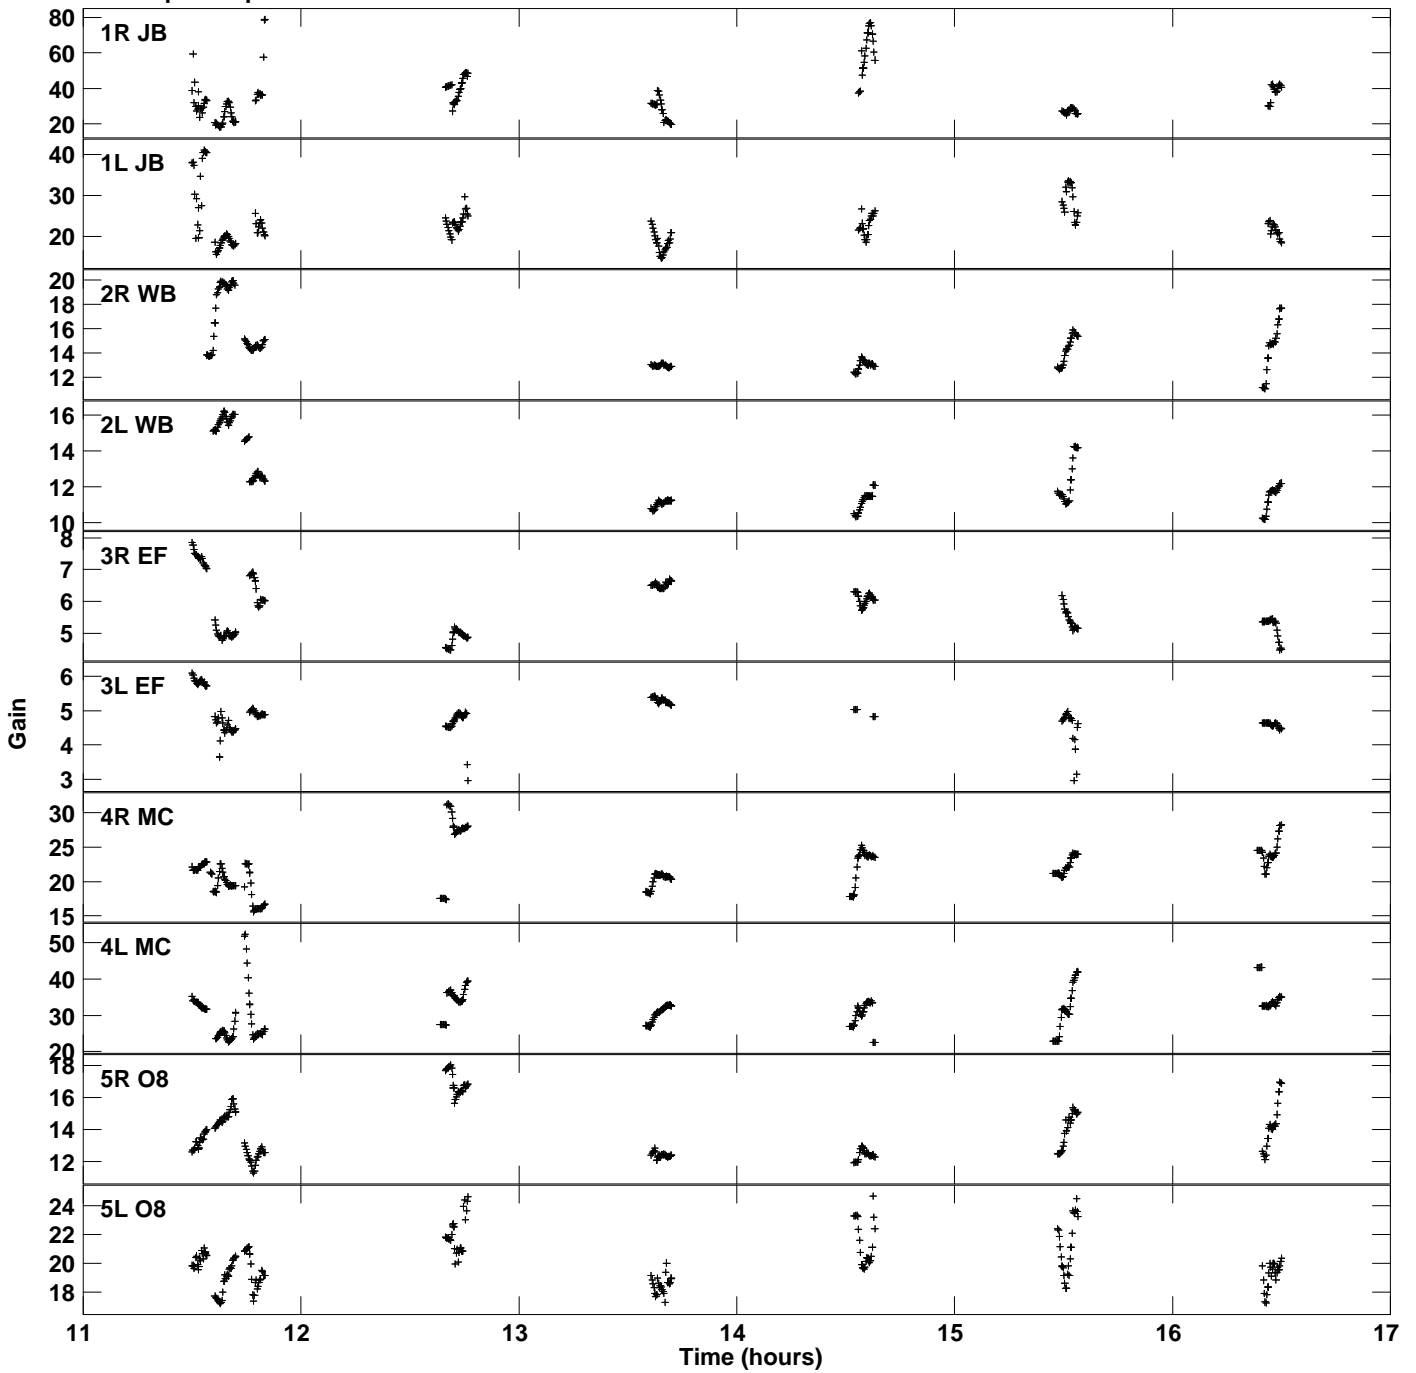

Plot file version 1 created 13-AUG-2018 20:06:04
Gain amp vs UTC time for EB063B.TMP.1
CL 4 Rpol & Lpol IF 1

Plot file version 2 created 13-AUG-2018 20:06:04
Gain amp vs UTC time for EB063B.TMP.1
CL 4 Rpol & Lpol IF 1