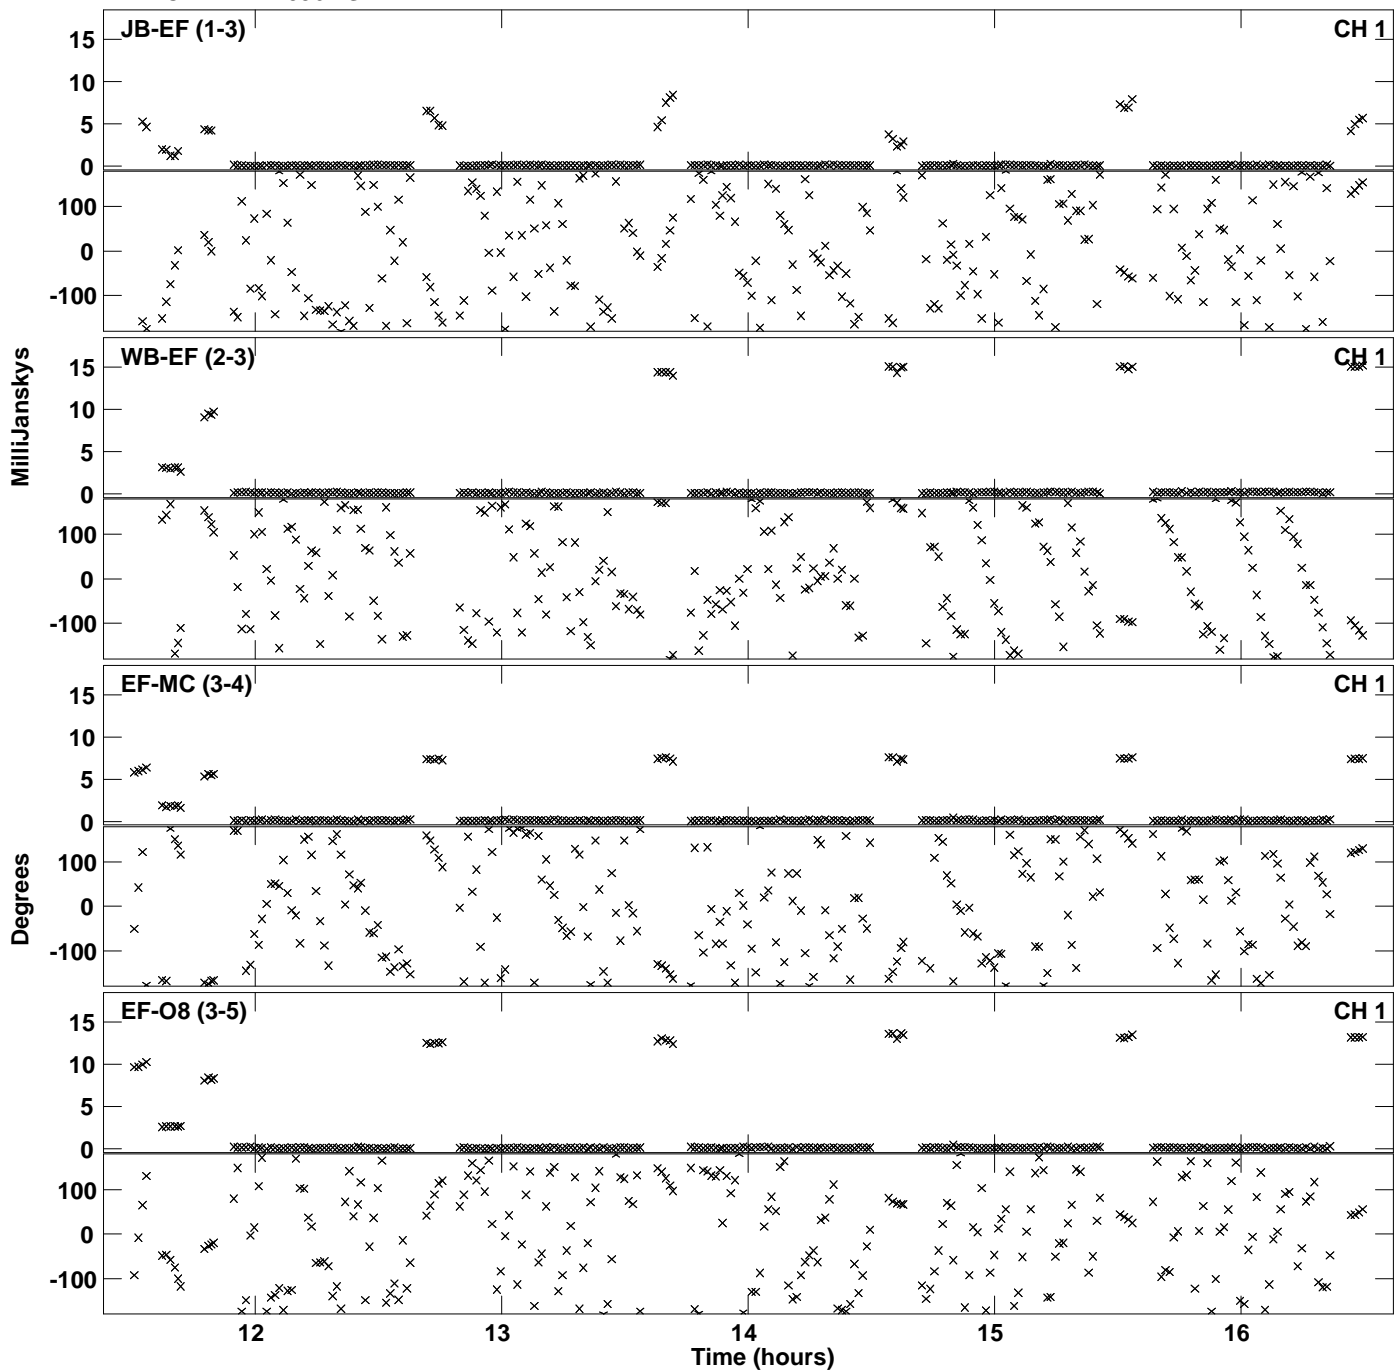

Plot file version 1 created 10-AUG-2018 17:05:30  
Amplitude andPhase vs Time for EB063B.UVDATA.1 Vect aver.  
IF 1 CHAN 1 - 4096 STK LL

Plot file version 2 created 10-AUG-2018 17:05:30  
Amplitude andPhase vs Time for EB063B.UVDATA.1 Vect aver.  
IF 1 CHAN 1 - 4096 STK LL

PLot file version 3 created 10-AUG-2018 17:05:30  
Amplitude andPhase vs Time for EB063B.UVDATA.1 Vect aver.  
IF 1 CHAN 1 - 4096 STK LL

Plot file version 4 created 10-AUG-2018 17:27:01  
Amplitude andPhase vs Time for EB063B.UVDATA.1 Vect aver.  
IF 1 CHAN 1 - 4096 STK RR

Plot file version 5 created 10-AUG-2018 17:27:01  
Amplitude andPhase vs Time for EB063B.UVDATA.1 Vect aver.  
IF 1 CHAN 1 - 4096 STK RR

PLot file version 6 created 10-AUG-2018 17:27:01  
Amplitude andPhase vs Time for EB063B.UVDATA.1 Vect aver.  
IF 1 CHAN 1 - 4096 STK RR