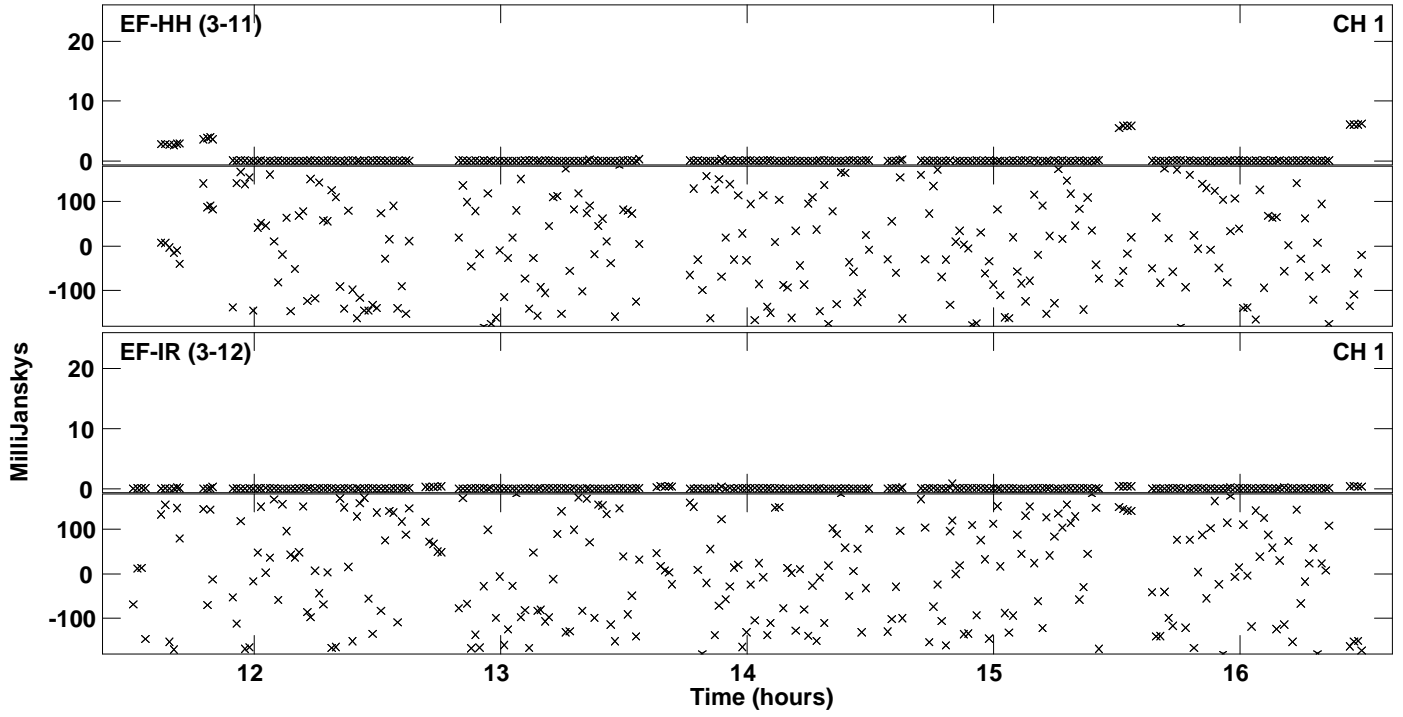

Plot file version 1 created 10-AUG-2018 17:05:30  
Amplitude andPhase vs Time for EB063B.UVDATA.1 Vect aver.  
IF 1 CHAN 1 - 4096 STK LL

Plot file version 2 created 10-AUG-2018 17:05:30  
Amplitude andPhase vs Time for EB063B.UVDATA.1 Vect aver.  
IF 1 CHAN 1 - 4096 STK LL

PLot file version 3 created 10-AUG-2018 17:05:30  
Amplitude andPhase vs Time for EB063B.UVDATA.1 Vect aver.  
IF 1 CHAN 1 - 4096 STK LL

Plot file version 4 created 10-AUG-2018 17:27:01  
Amplitude andPhase vs Time for EB063B.UVDATA.1 Vect aver.  
IF 1 CHAN 1 - 4096 STK RR

Plot file version 5 created 10-AUG-2018 17:27:01  
Amplitude andPhase vs Time for EB063B.UVDATA.1 Vect aver.  
IF 1 CHAN 1 - 4096 STK RR

PLot file version 6 created 10-AUG-2018 17:27:01  
Amplitude andPhase vs Time for EB063B.UVDATA.1 Vect aver.  
IF 1 CHAN 1 - 4096 STK RR