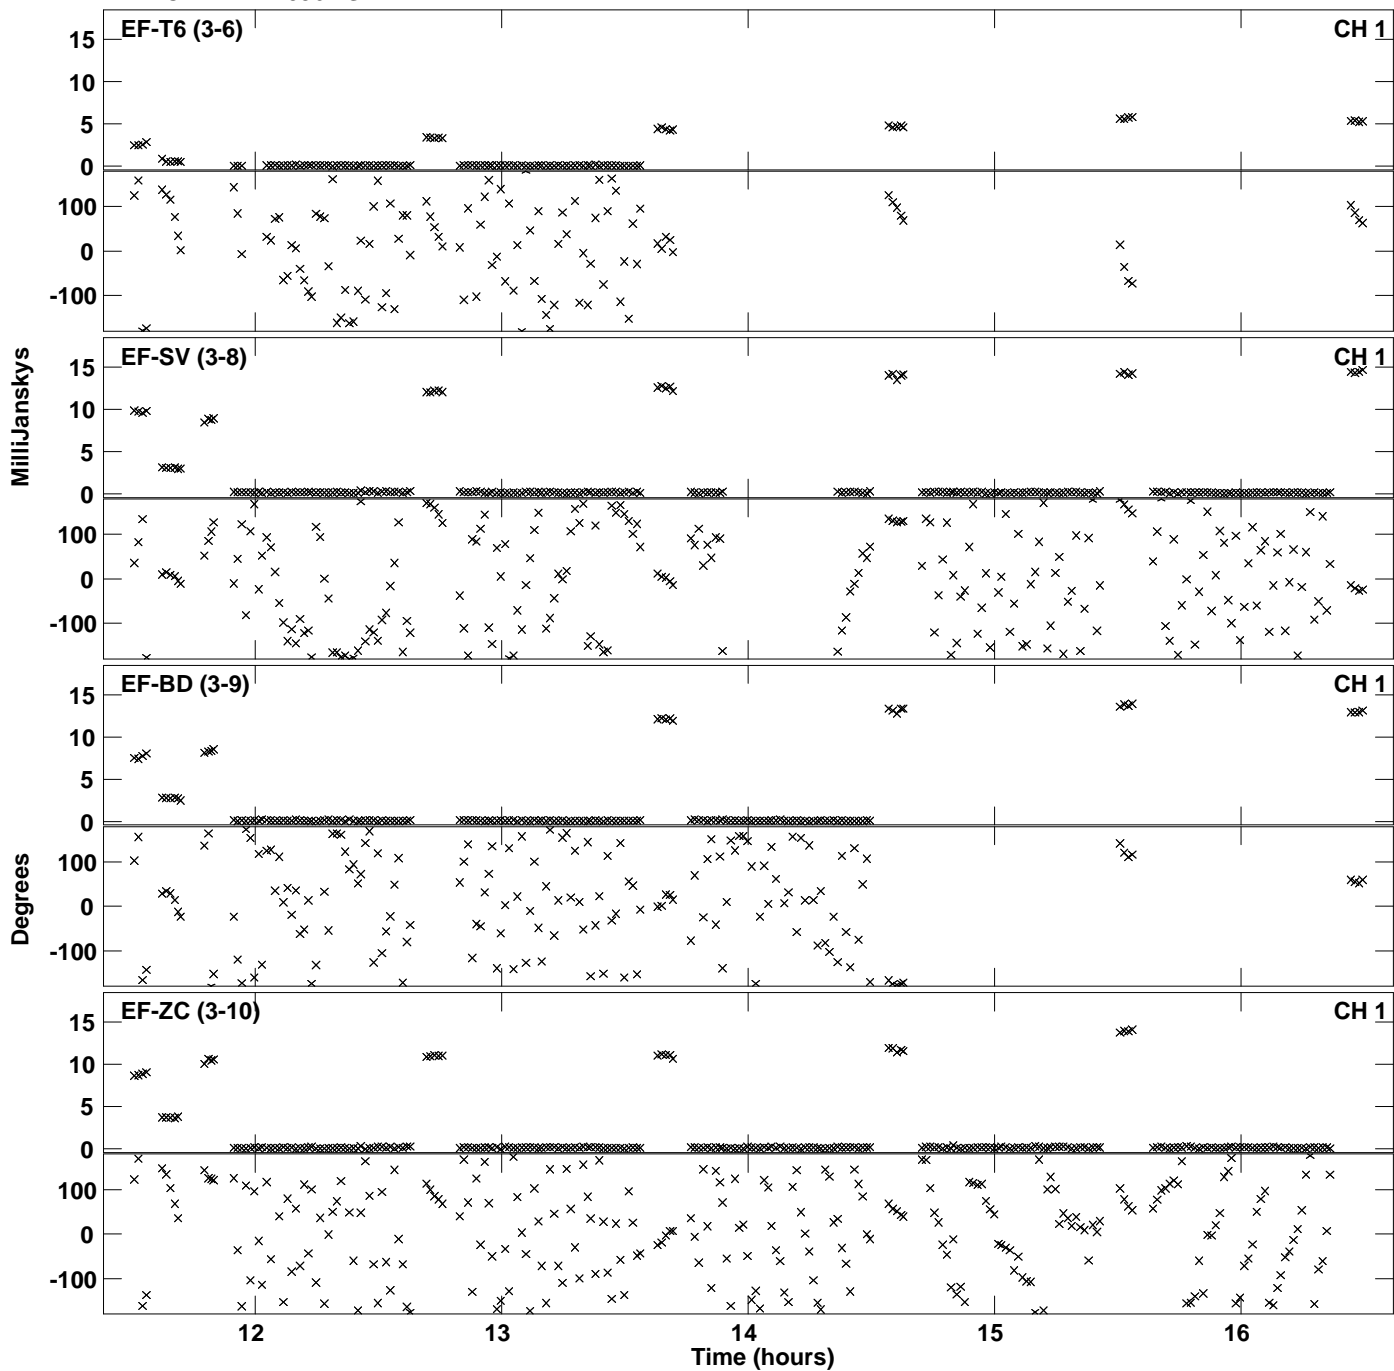

Plot file version 1 created 10-AUG-2018 17:05:30  
Amplitude andPhase vs Time for EB063B.UVDATA.1 Vect aver.  
IF 1 CHAN 1 - 4096 STK LL

Plot file version 2 created 10-AUG-2018 17:05:30  
Amplitude andPhase vs Time for EB063B.UVDATA.1 Vect aver.  
IF 1 CHAN 1 - 4096 STK LL

PLot file version 3 created 10-AUG-2018 17:05:30  
Amplitude andPhase vs Time for EB063B.UVDATA.1 Vect aver.  
IF 1 CHAN 1 - 4096 STK LL

Plot file version 4 created 10-AUG-2018 17:27:01  
Amplitude andPhase vs Time for EB063B.UVDATA.1 Vect aver.  
IF 1 CHAN 1 - 4096 STK RR

Plot file version 5 created 10-AUG-2018 17:27:01  
Amplitude andPhase vs Time for EB063B.UVDATA.1 Vect aver.  
IF 1 CHAN 1 - 4096 STK RR

PLot file version 6 created 10-AUG-2018 17:27:01  
Amplitude andPhase vs Time for EB063B.UVDATA.1 Vect aver.  
IF 1 CHAN 1 - 4096 STK RR