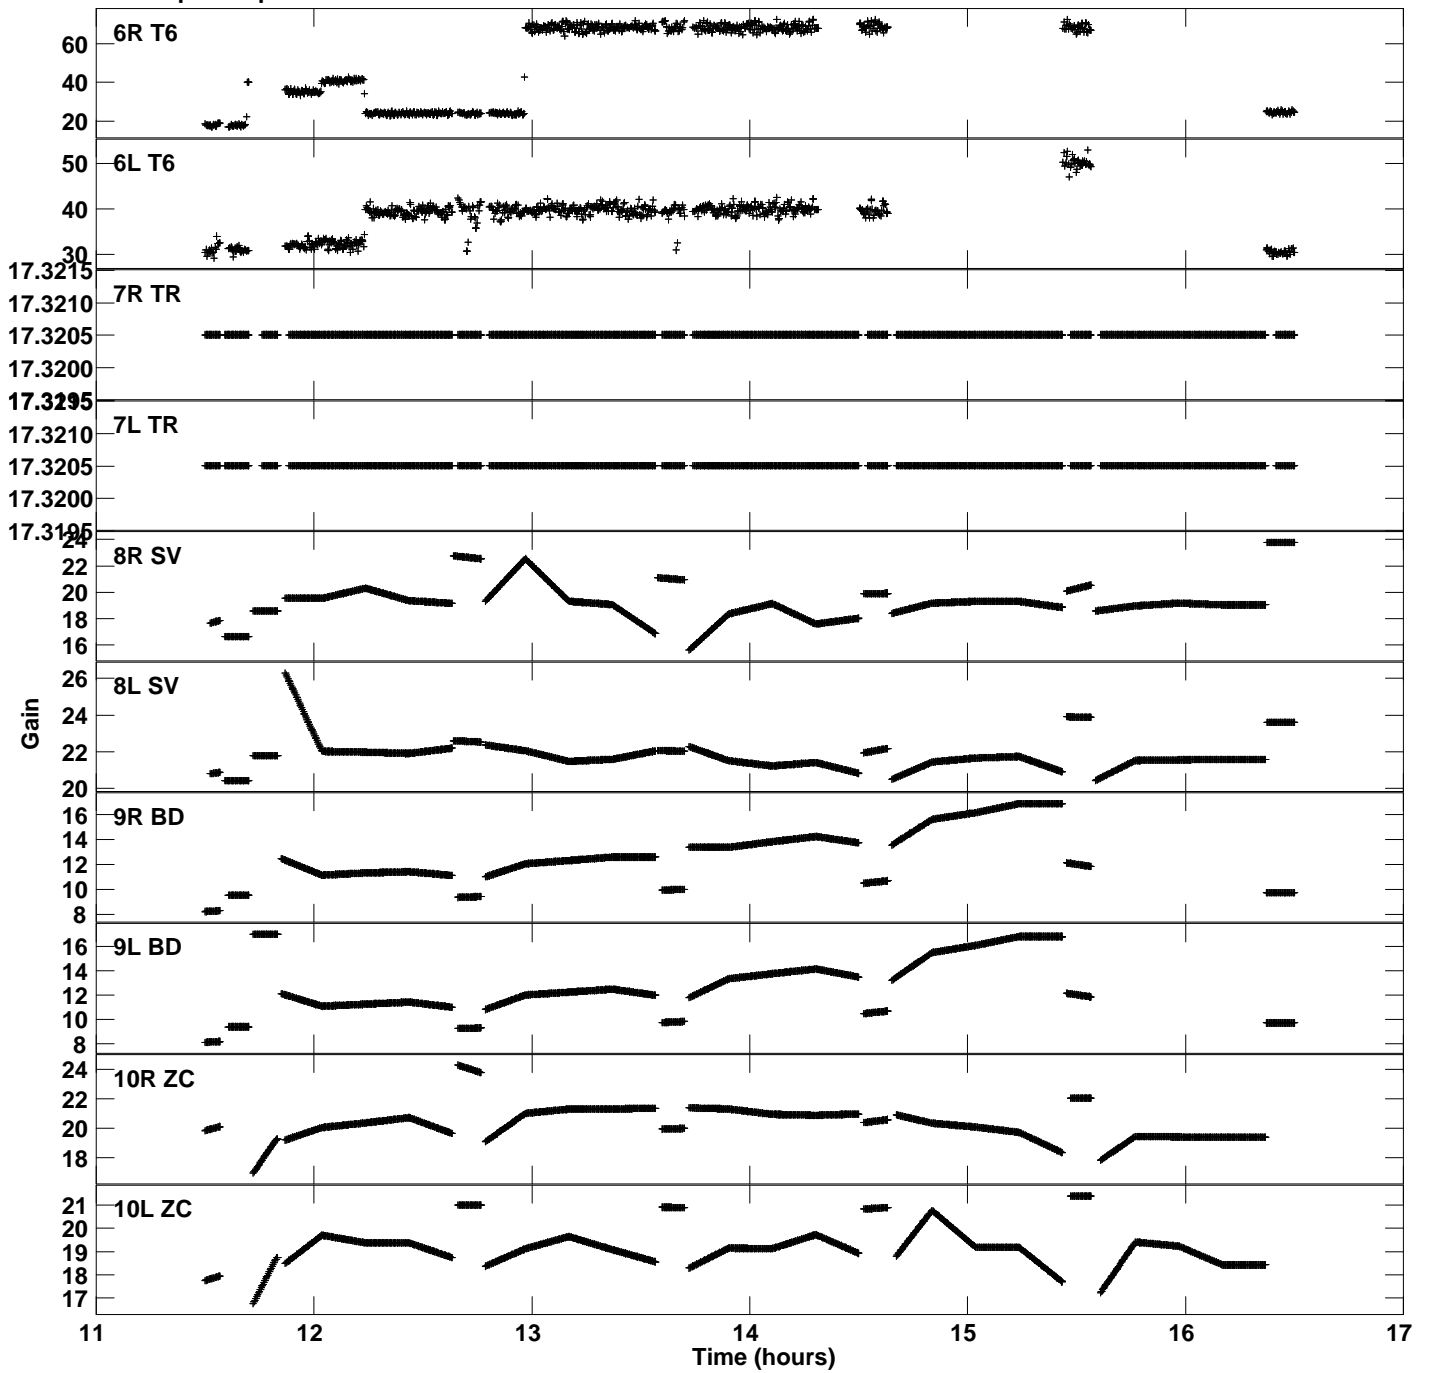

Plot file version 1 created 08-MAY-2018 09:47:55  
Gain amp vs UTC time for EB063C.UVDATA.1  
CL 2 Rpol & Lpol IF 1

Plot file version 2 created 08-MAY-2018 09:47:55  
Gain amp vs UTC time for EB063C.UVDATA.1  
CL 2 Rpol & Lpol IF 1

Plot file version 3 created 08-MAY-2018 09:47:55  
Gain amp vs UTC time for EB063C.UVDATA.1  
CL 2 Rpol & Lpol IF 1