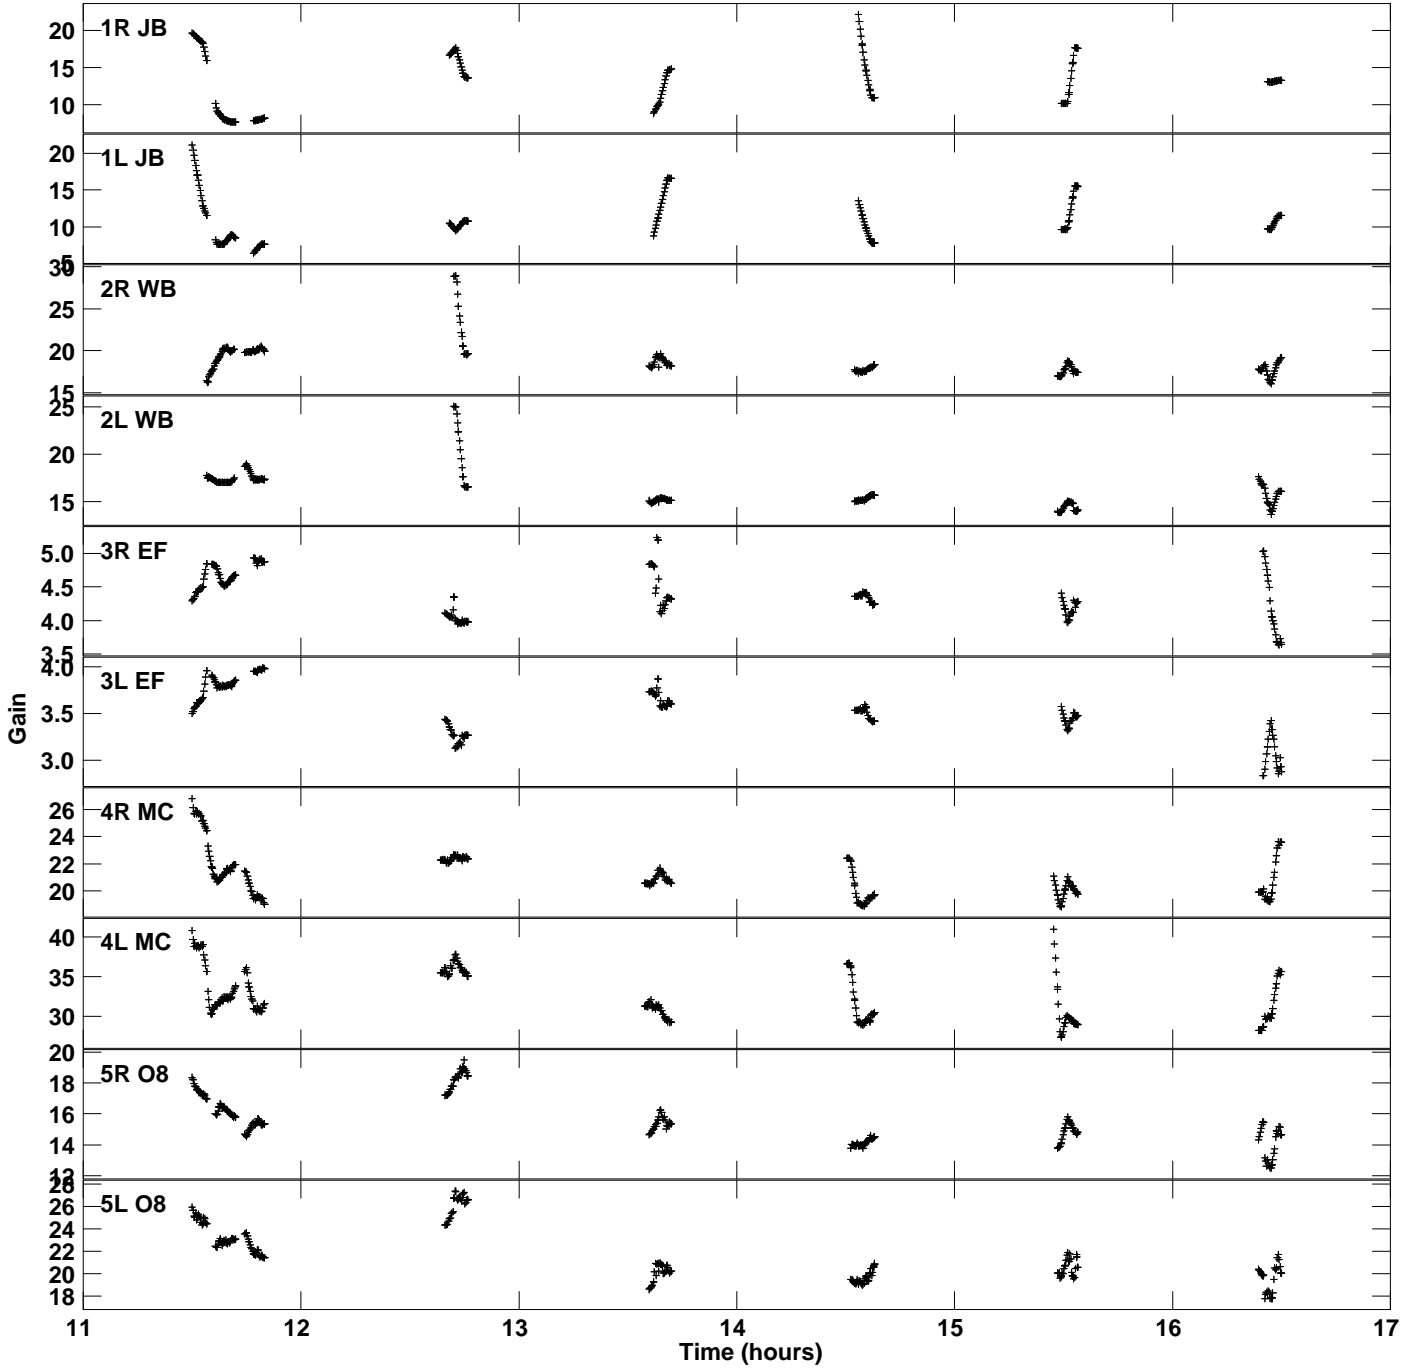

Plot file version 1 created 08-MAY-2018 17:41:49  
Gain amp vs UTC time for EB063C.TMP.1  
CL 4 Rpol & Lpol IF 1

Plot file version 2 created 08-MAY-2018 17:41:49  
Gain amp vs UTC time for EB063C.TMP.1  
CL 4 Rpol & Lpol IF 1

Plot file version 3 created 08-MAY-2018 17:41:49  
Gain amp vs UTC time for EB063C.TMP.1  
CL 4 Rpol & Lpol IF 1