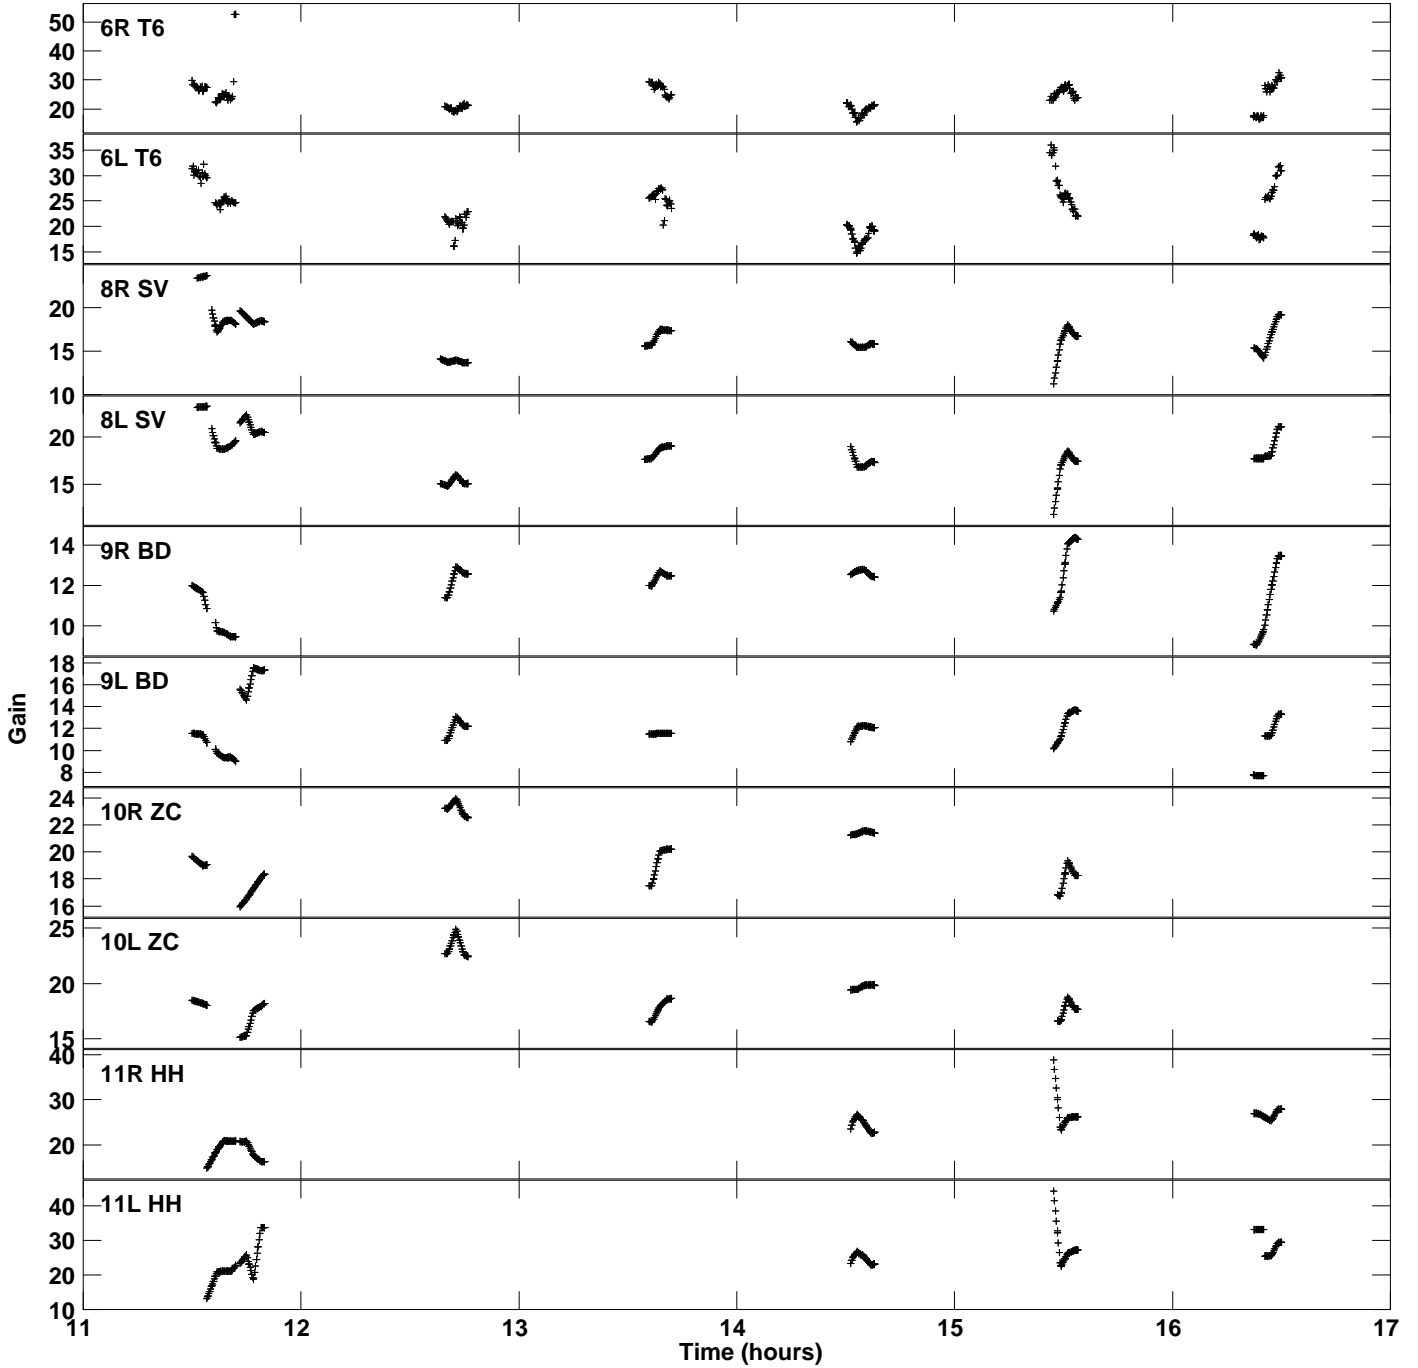

Plot file version 1 created 08-MAY-2018 17:41:49  
Gain amp vs UTC time for EB063C.TMP.1  
CL 4 Rpol & Lpol IF 1

Plot file version 2 created 08-MAY-2018 17:41:49  
Gain amp vs UTC time for EB063C.TMP.1  
CL 4 Rpol & Lpol IF 1

Plot file version 3 created 08-MAY-2018 17:41:49  
Gain amp vs UTC time for EB063C.TMP.1  
CL 4 Rpol & Lpol IF 1