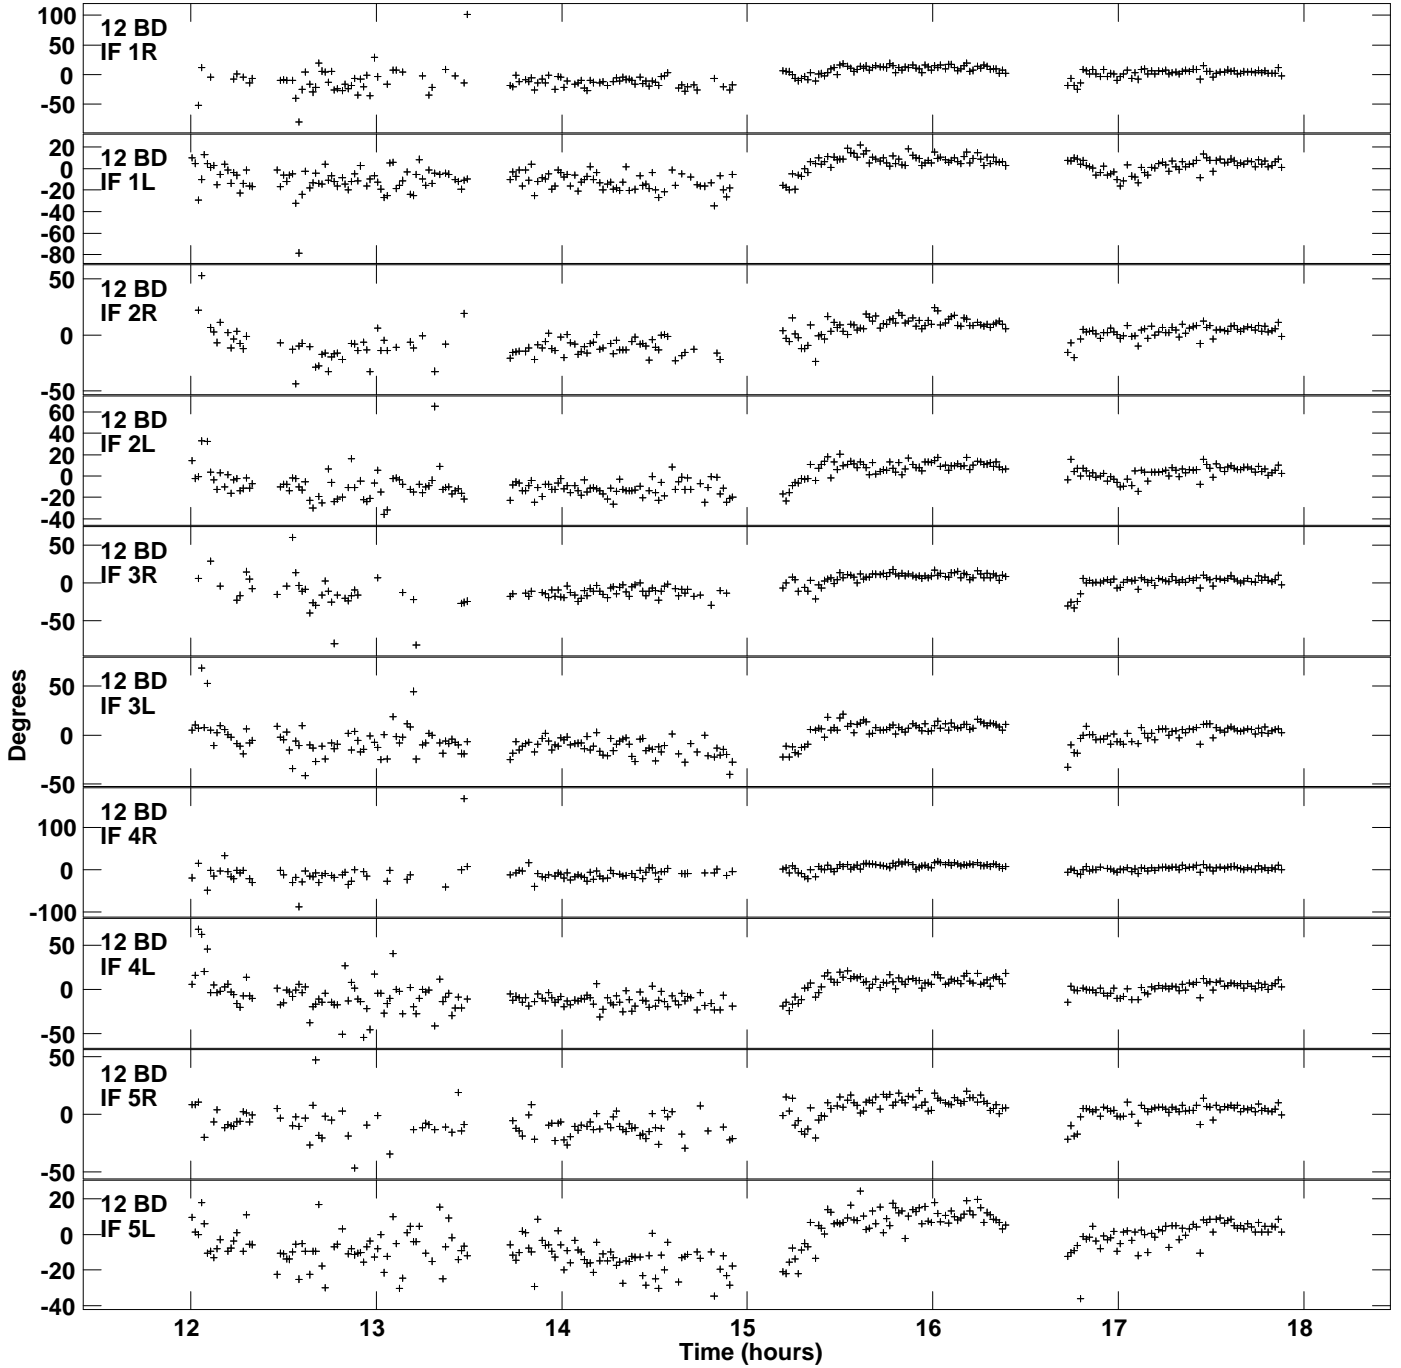

Plot file version 17 created 18-JUL-2019 14:32:56
Gain phs vs UTC time for CYG-A.MULTI.1
SN 1 Rpol & Lpol IF 1 - 8