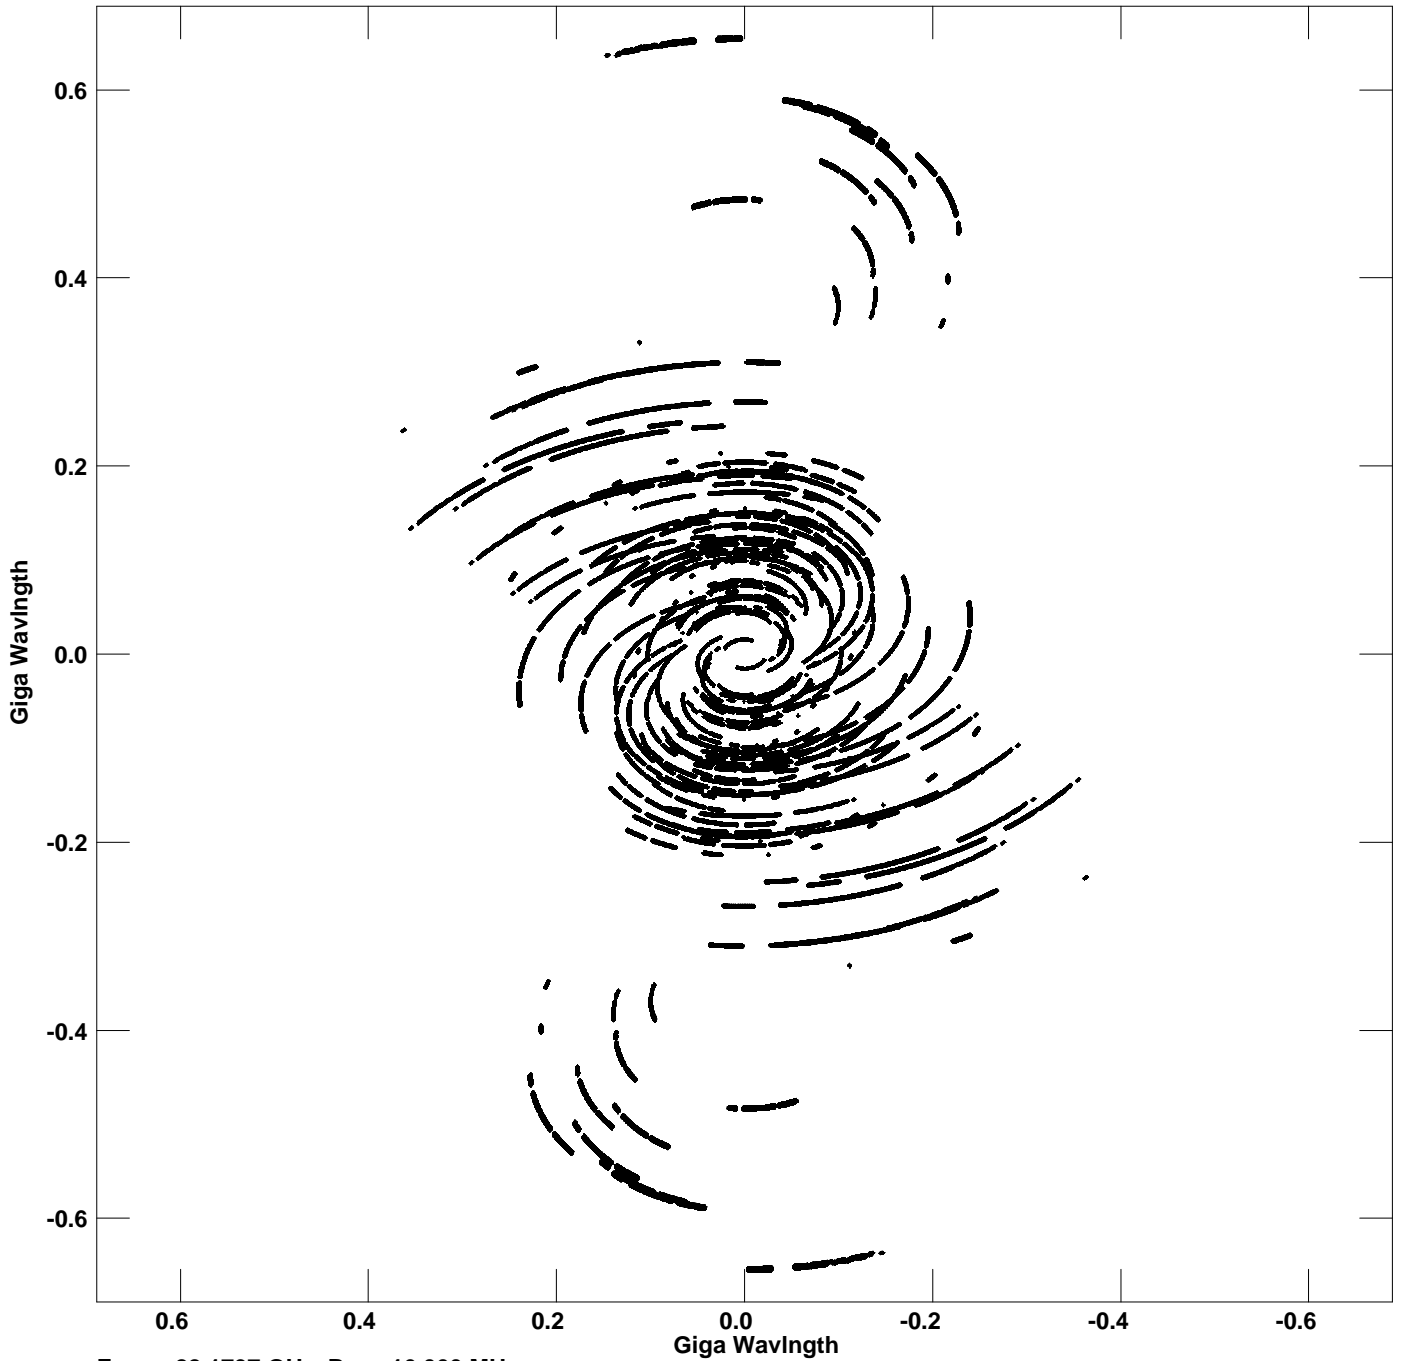

Plot file version 1 created 11-APR-2019 16:25:34  
V vs U for CYG-A.MULTI.1 Source:CYG-A  
Ants \* - \* Stokes I IF# 1 - 8 Chan# 1

Freq = 22.1797 GHz, Bw = 16.000 MHz