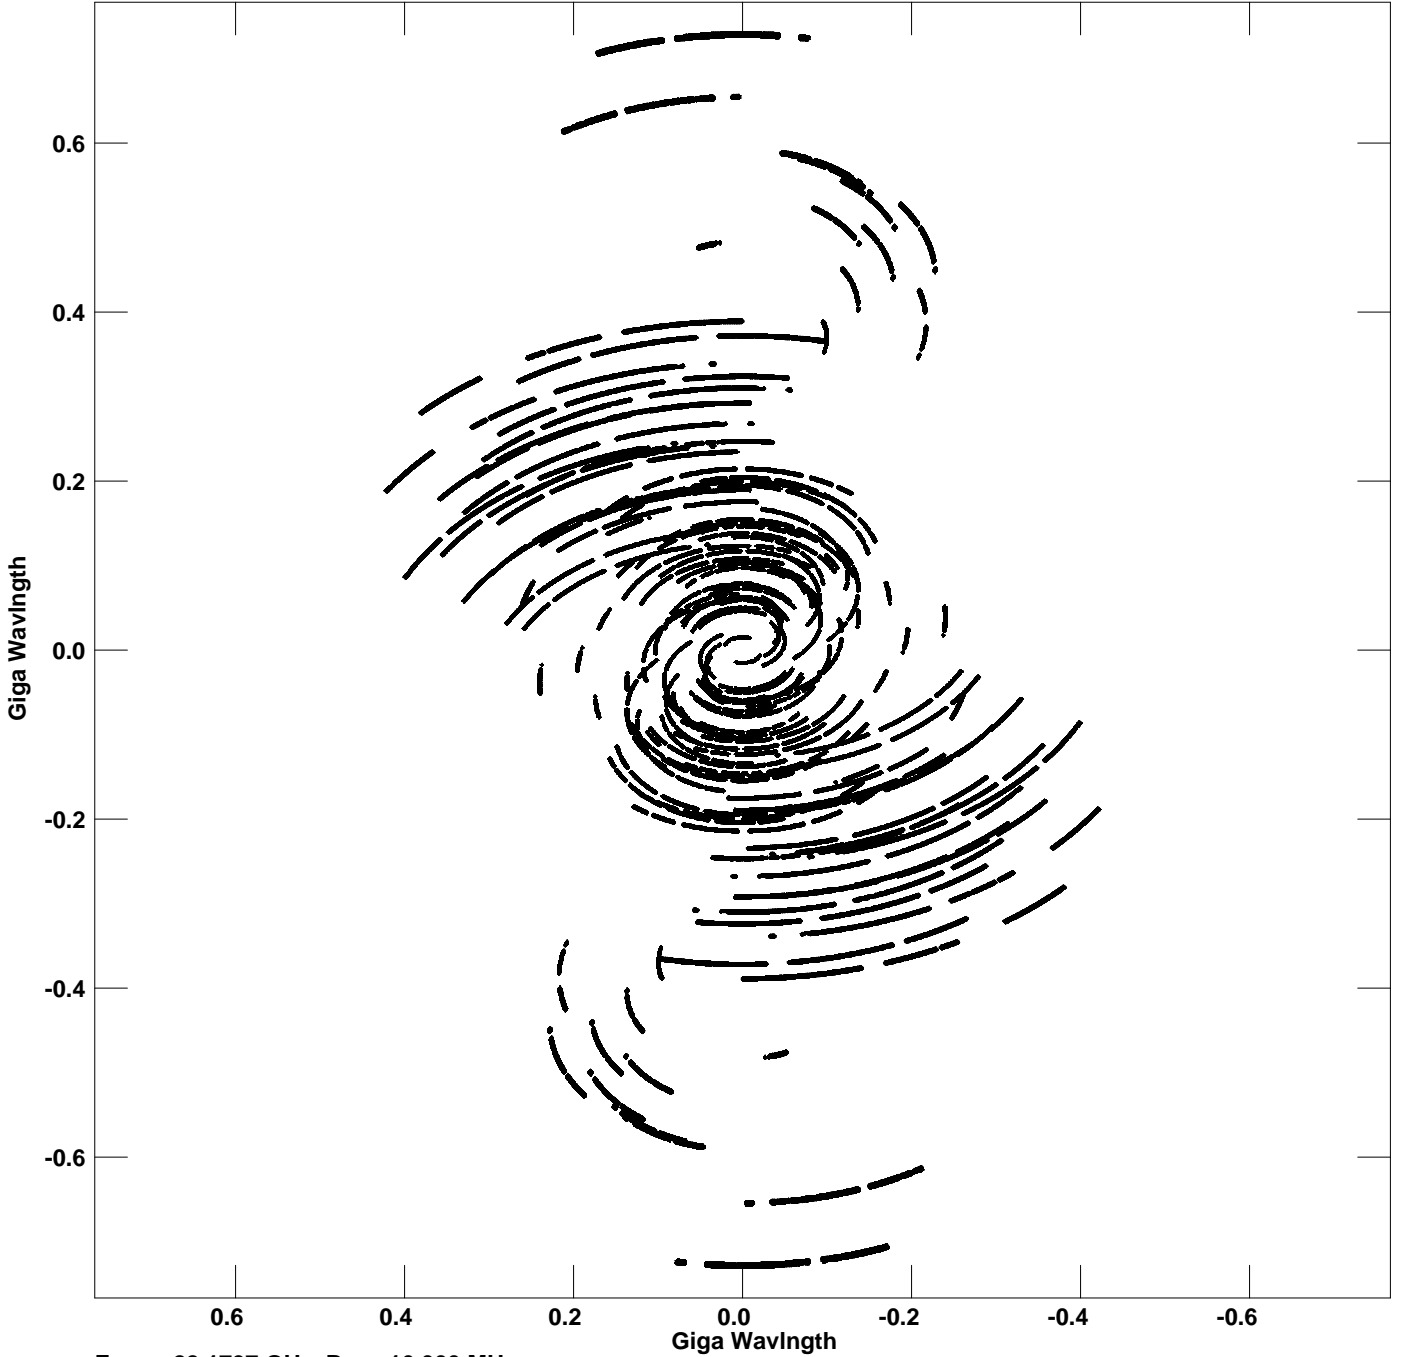

Plot file version 1 created 24-OCT-2019 13:03:15
V vs U for CYG-A.MULTI.1 Source:CYG-A
Ants * - * Stokes I IF# 1 - 8 Chan# 1

Freq = 22.1797 GHz, Bw = 16.000 MHz