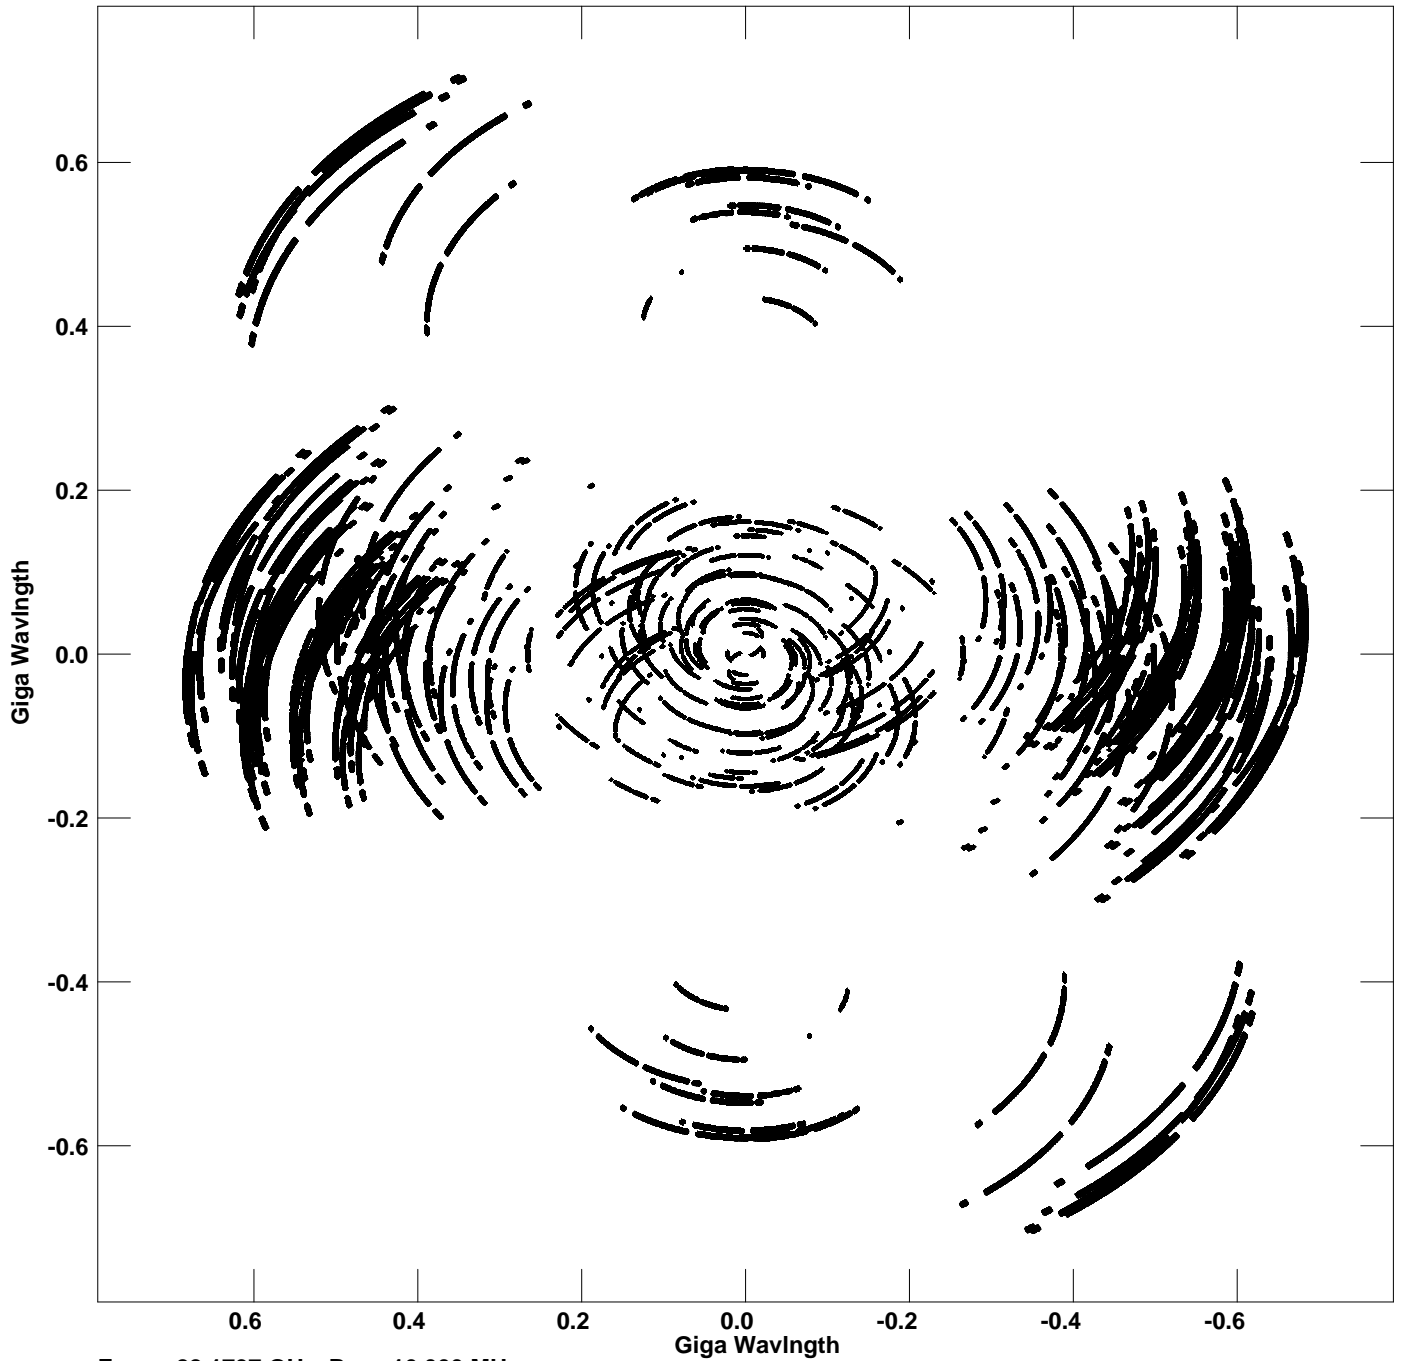

Plot file version 1 created 25-OCT-2019 13:28:42
V vs U for CYG-A.MULTI.1 Source:CYG-A
Ants * - * Stokes I IF# 1 - 8 Chan# 1

Freq = 22.1797 GHz, Bw = 16.000 MHz