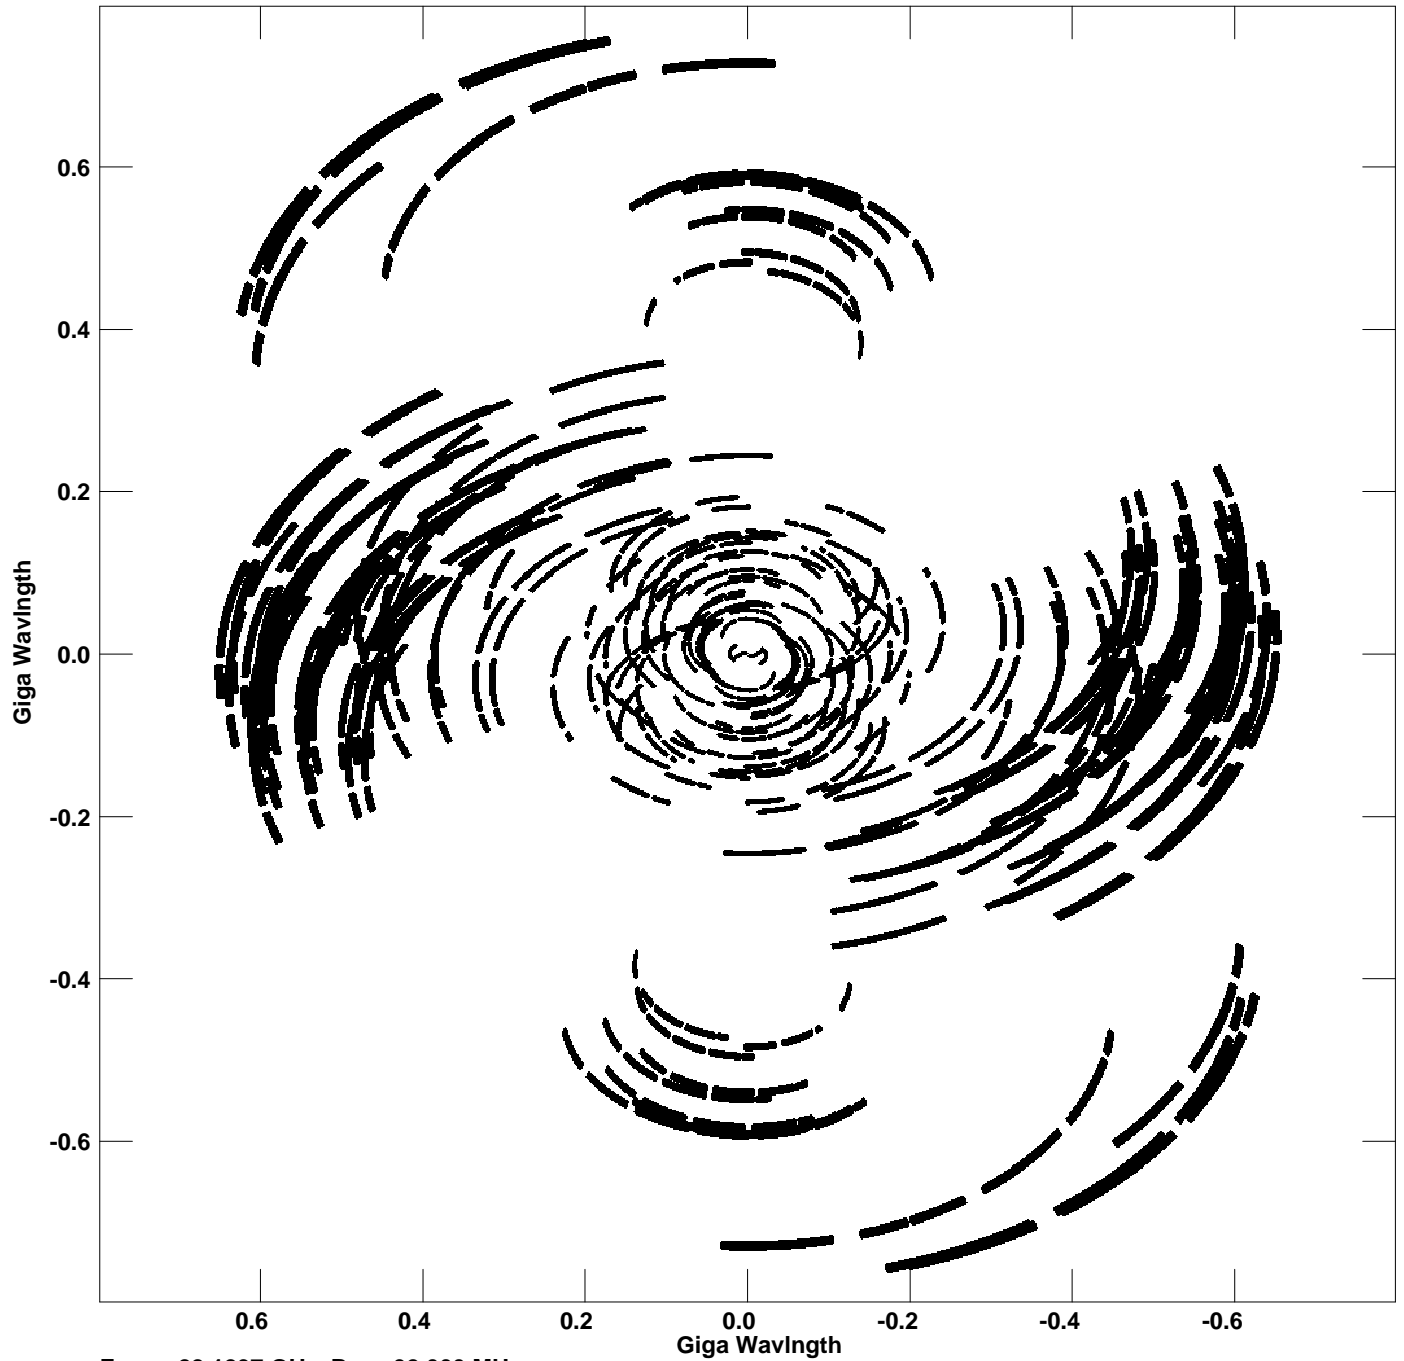

Plot file version 1 created 18-MAY-2021 00:00:56
V vs U for CYG-A.MULTI.1 Source:CYG-A
Ants * - * Stokes I IF# 1 - 8 Chan# 1

Freq = 22.1237 GHz, Bw = 32.000 MHz