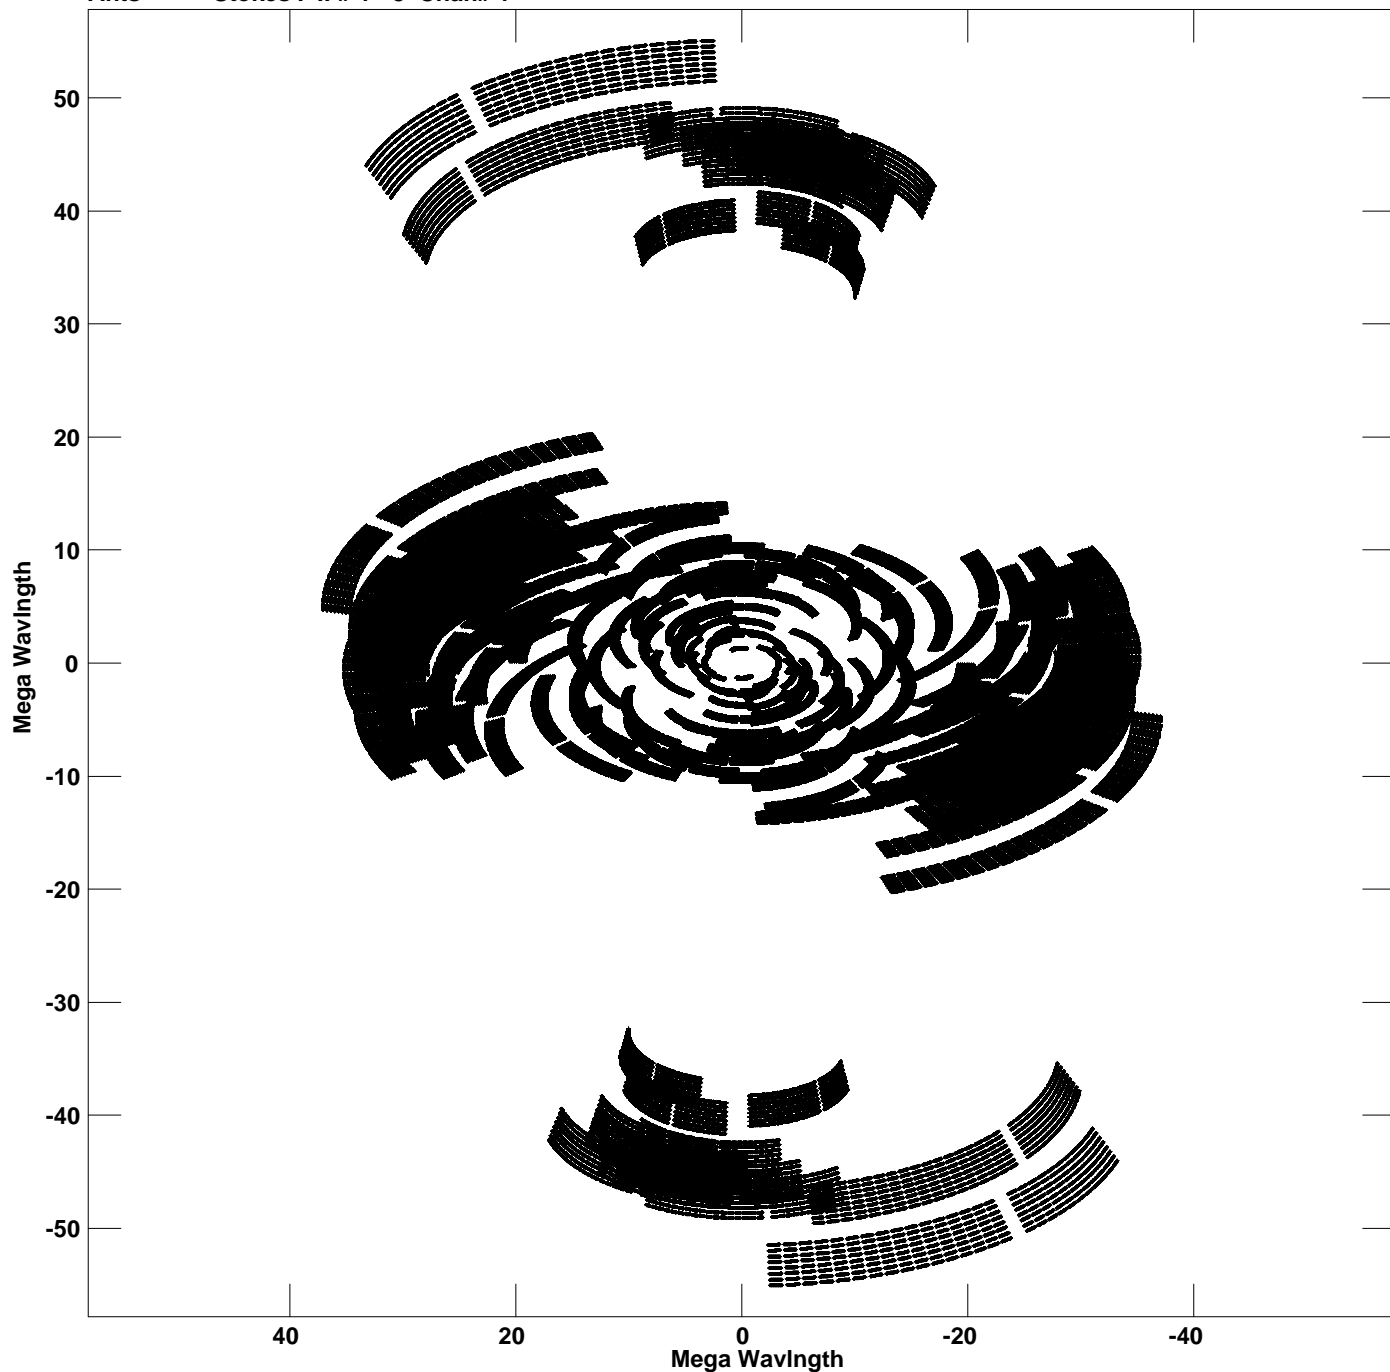

Plot file version 1 created 30-AUG-2019 19:05:33  
V vs U for ROSS867.MULTI.1 Source:ROSS867  
Ants \* - \* Stokes I IF# 1 - 8 Chan# 1

Freq = 1.6027 GHz, Bw = 16.000 MHz