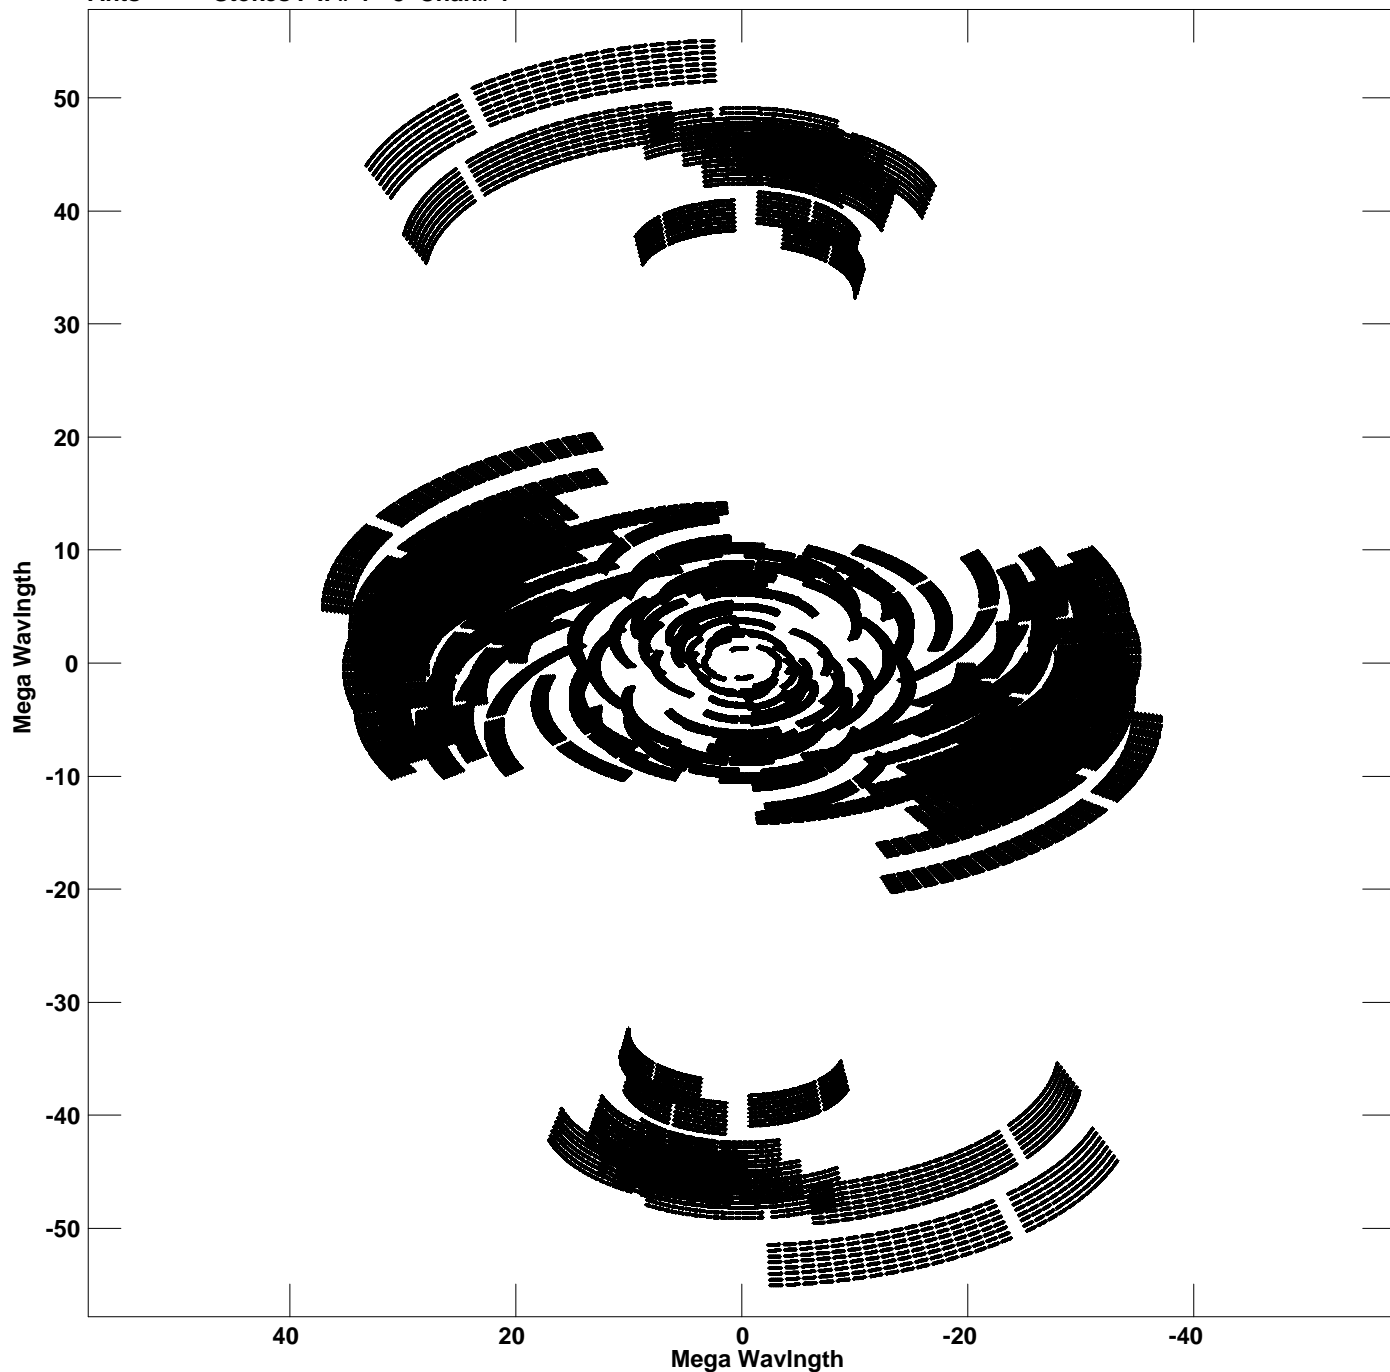

Plot file version 1 created 04-NOV-2020 20:30:05
V vs U for ROSS867.MULTI.1 Source:ROSS867
Ants * - * Stokes I IF# 1 - 8 Chan# 1

Freq = 1.6027 GHz, Bw = 16.000 MHz