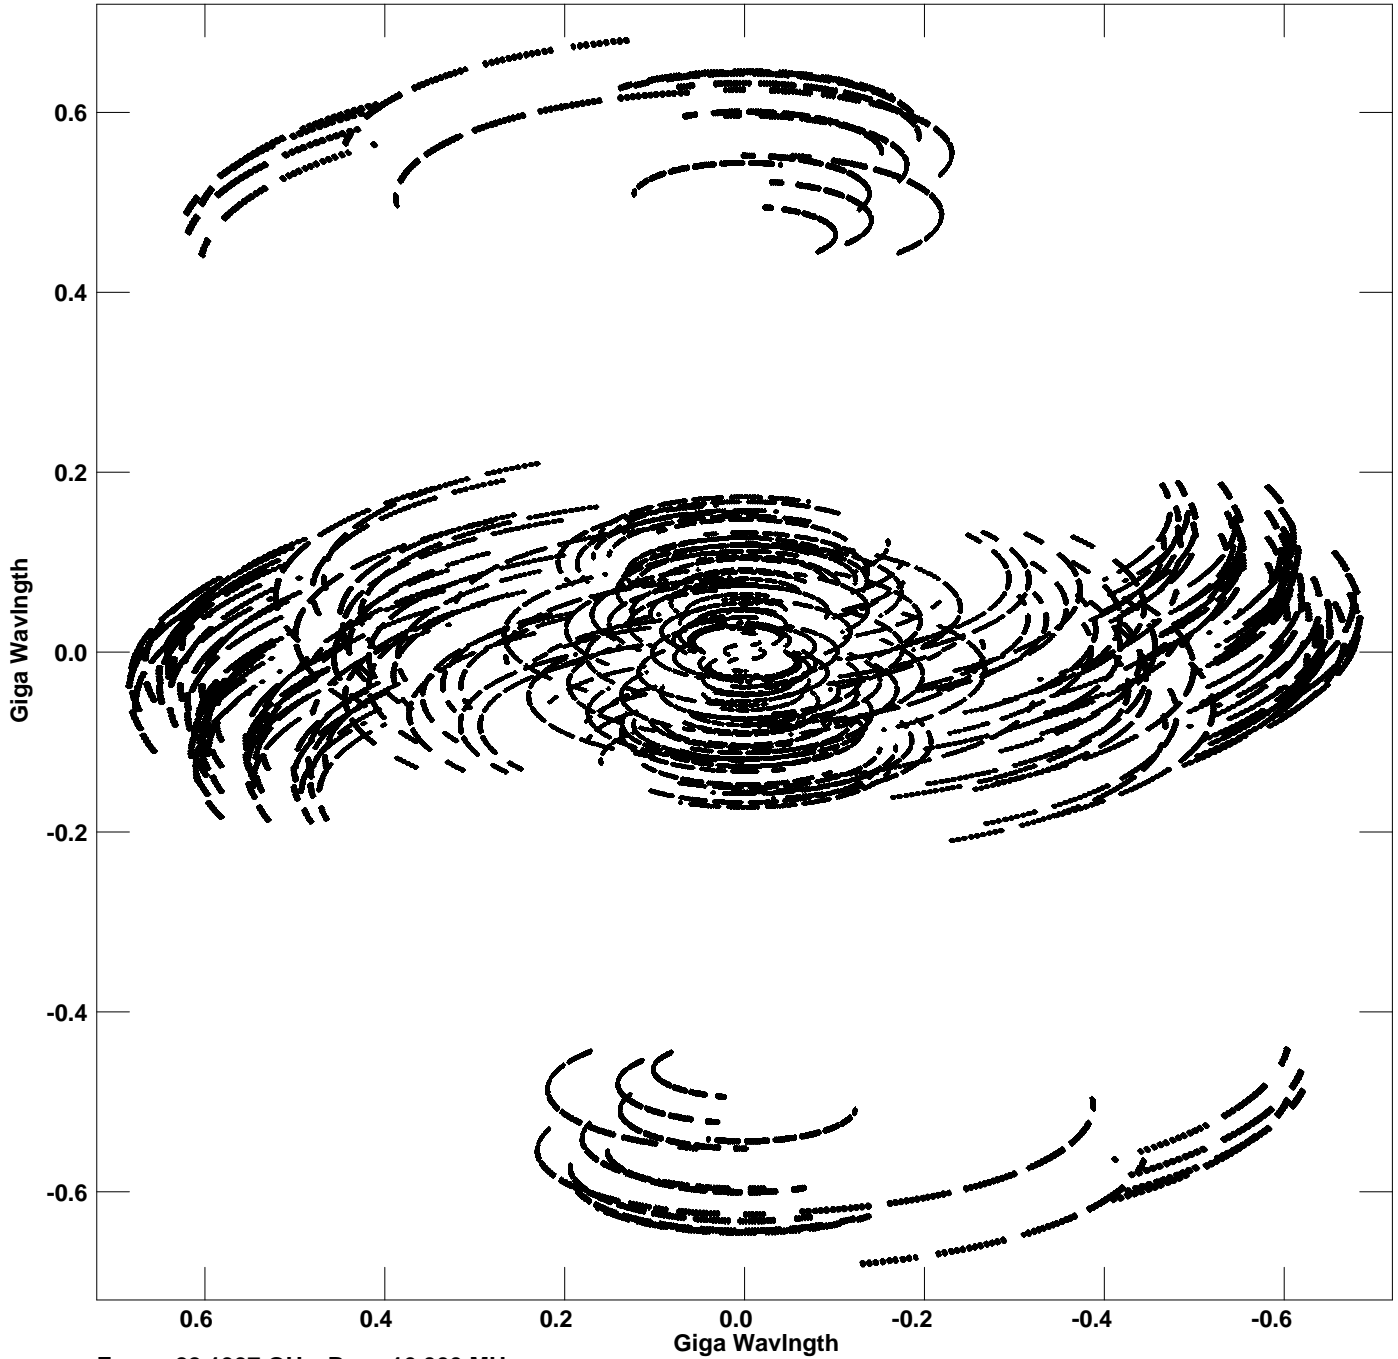

Plot file version 1 created 05-AUG-2019 16:29:02
V vs U for S255.MULTI.1 Source:S255
Ants * - * Stokes I IF# 1 - 8 Chan# 1

Freq = 22.1997 GHz, Bw = 16.000 MHz