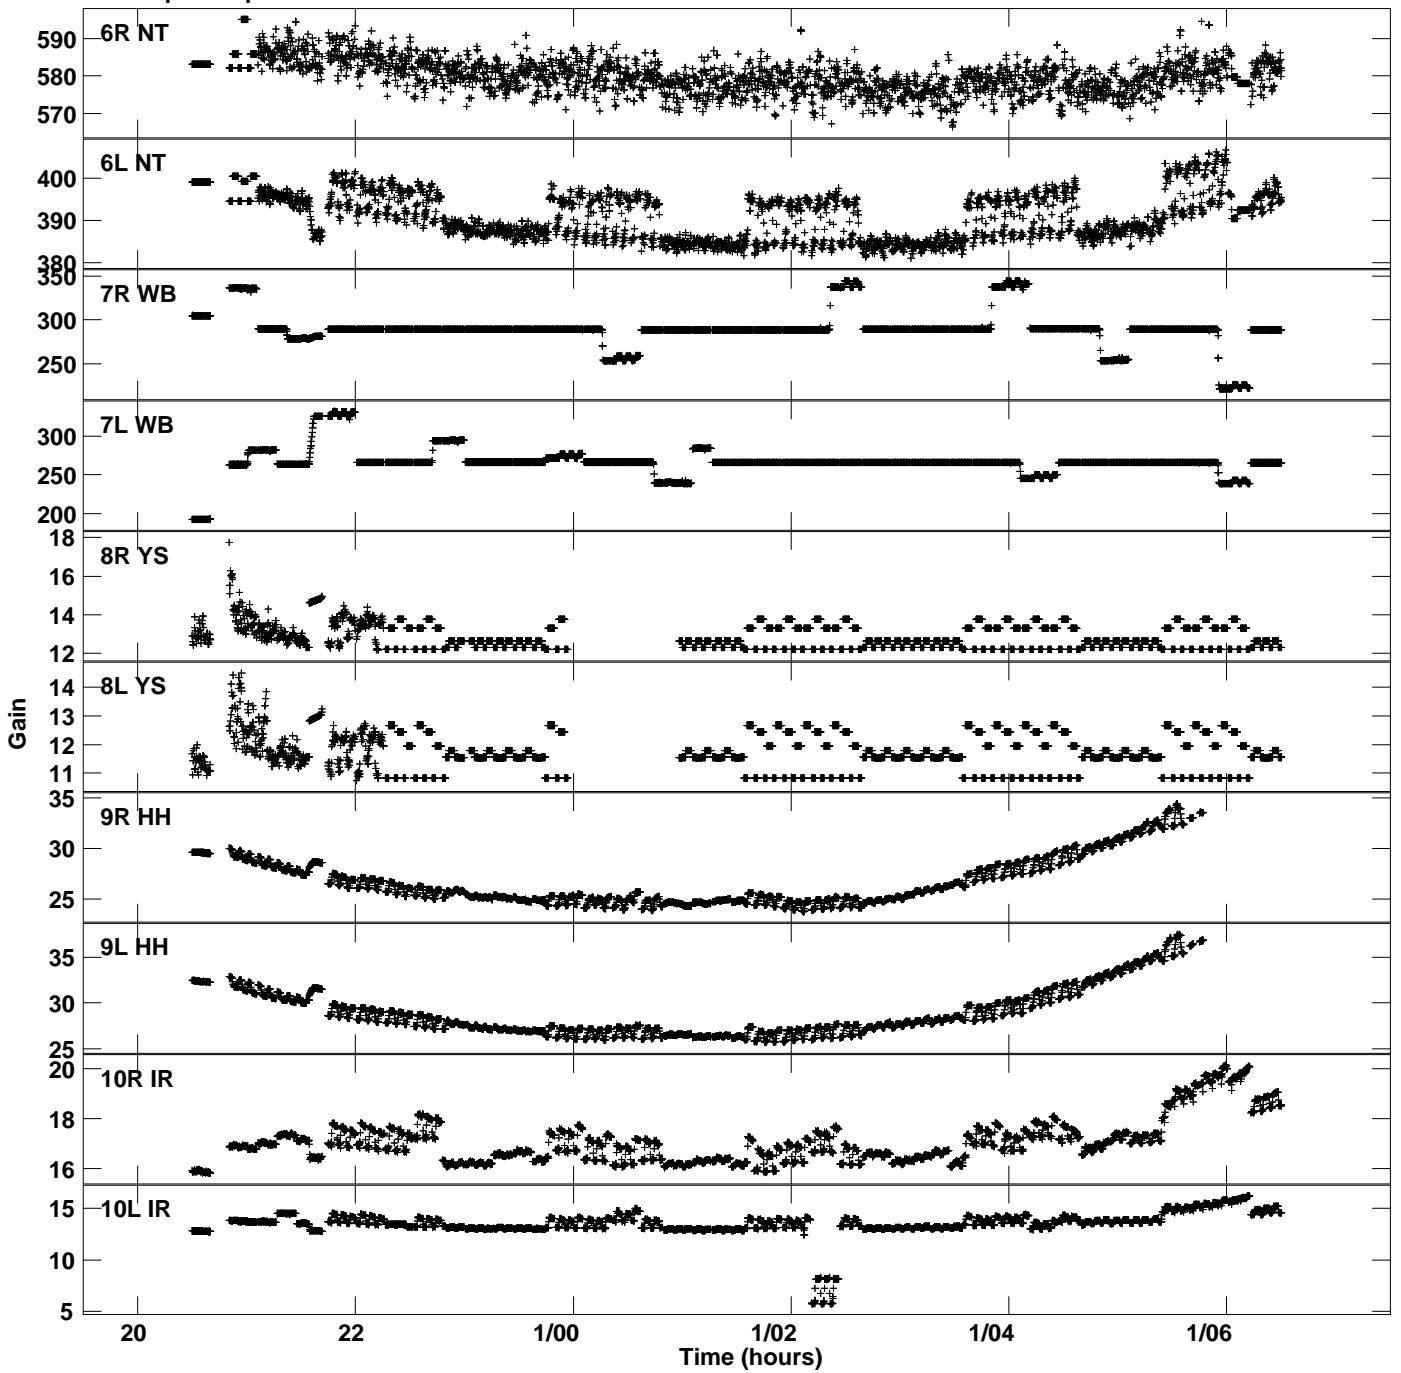

Plot file version 1 created 23-OCT-2019 03:07:48
Gain amp vs UTC time for EB073_2.UVDATA.1
CL 2 Rpol & Lpol IF 1

Plot file version 2 created 23-OCT-2019 03:07:48
Gain amp vs UTC time for EB073_2.UVDATA.1
CL 2 Rpol & Lpol IF 1

Plot file version 3 created 23-OCT-2019 03:07:48
Gain amp vs UTC time for EB073_2.UVDATA.1
CL 2 Rpol & Lpol IF 1