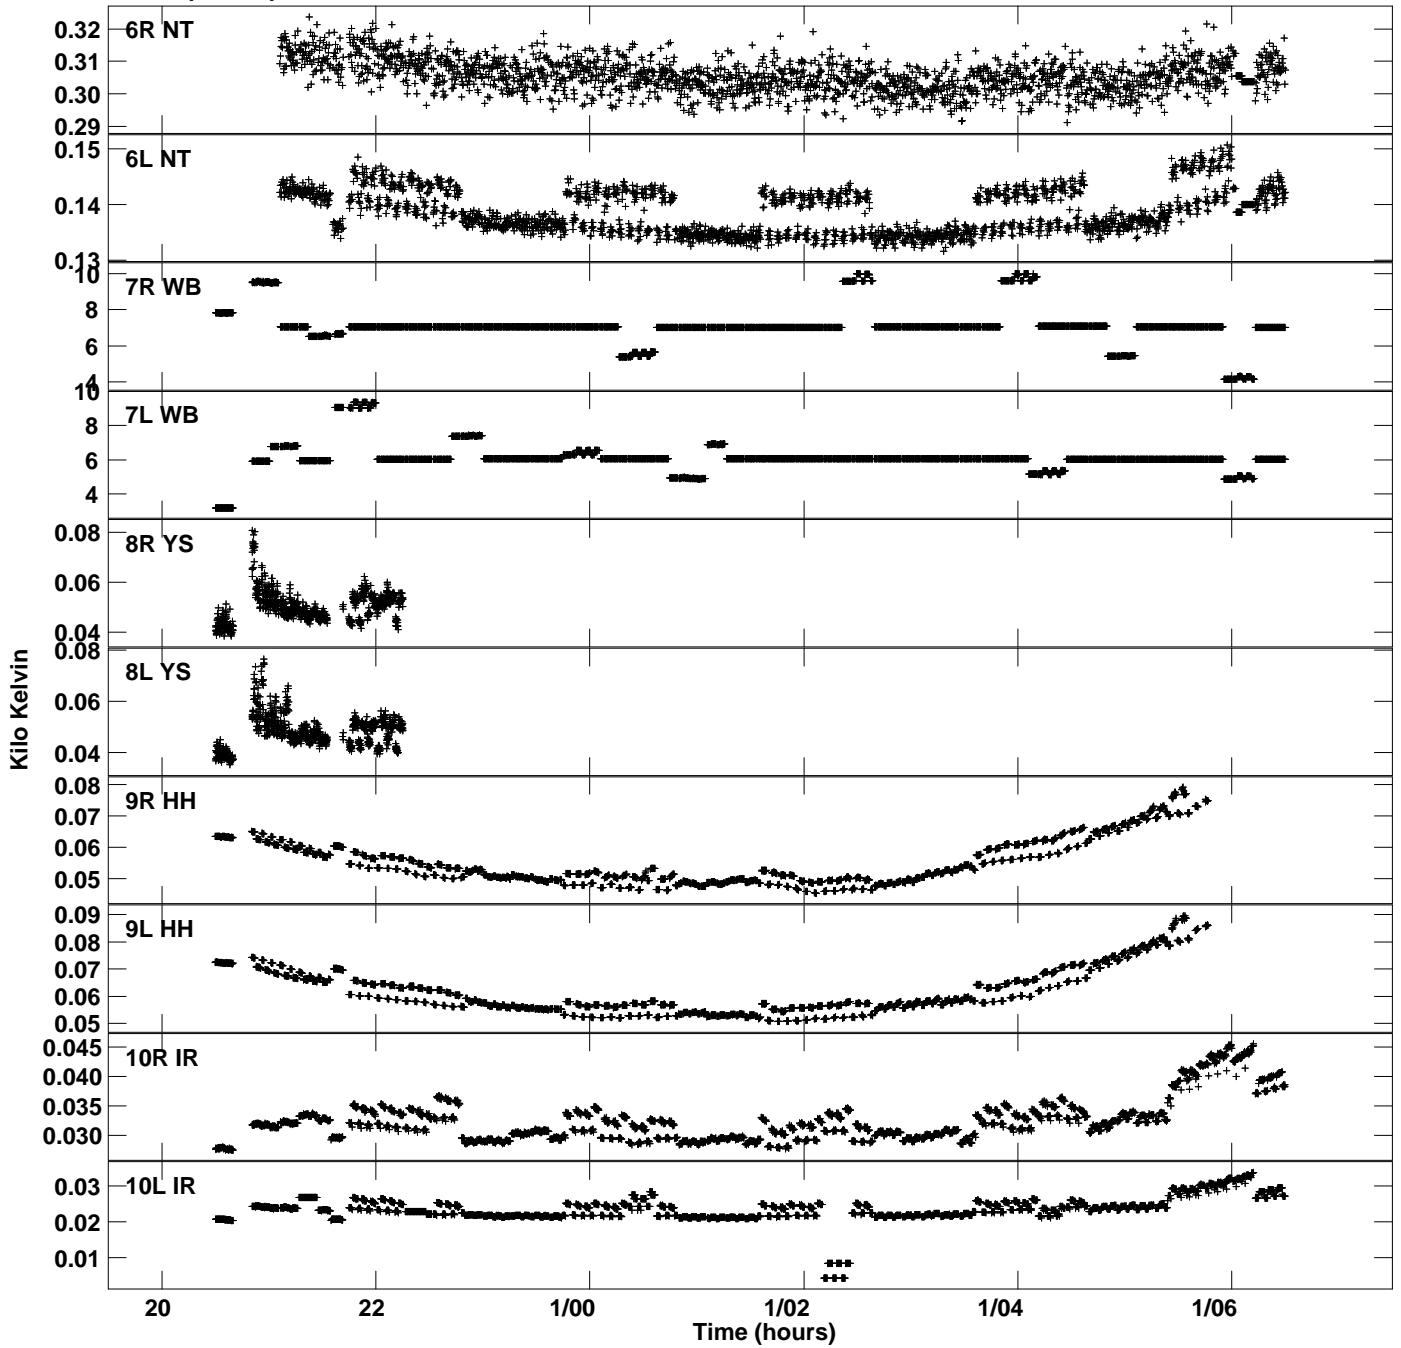

Plot file version 1 created 23-OCT-2019 03:07:46  
Tsys vs UTC time for EB073\_2.UVDATA.1  
TY 1 Rpol & Lpol IF 1

Plot file version 2 created 23-OCT-2019 03:07:46  
Tsys vs UTC time for EB073\_2.UVDATA.1  
TY 1 Rpol & Lpol IF 1

Plot file version 3 created 23-OCT-2019 03:07:46  
Tsys vs UTC time for EB073\_2.UVDATA.1  
TY 1 Rpol & Lpol IF 1