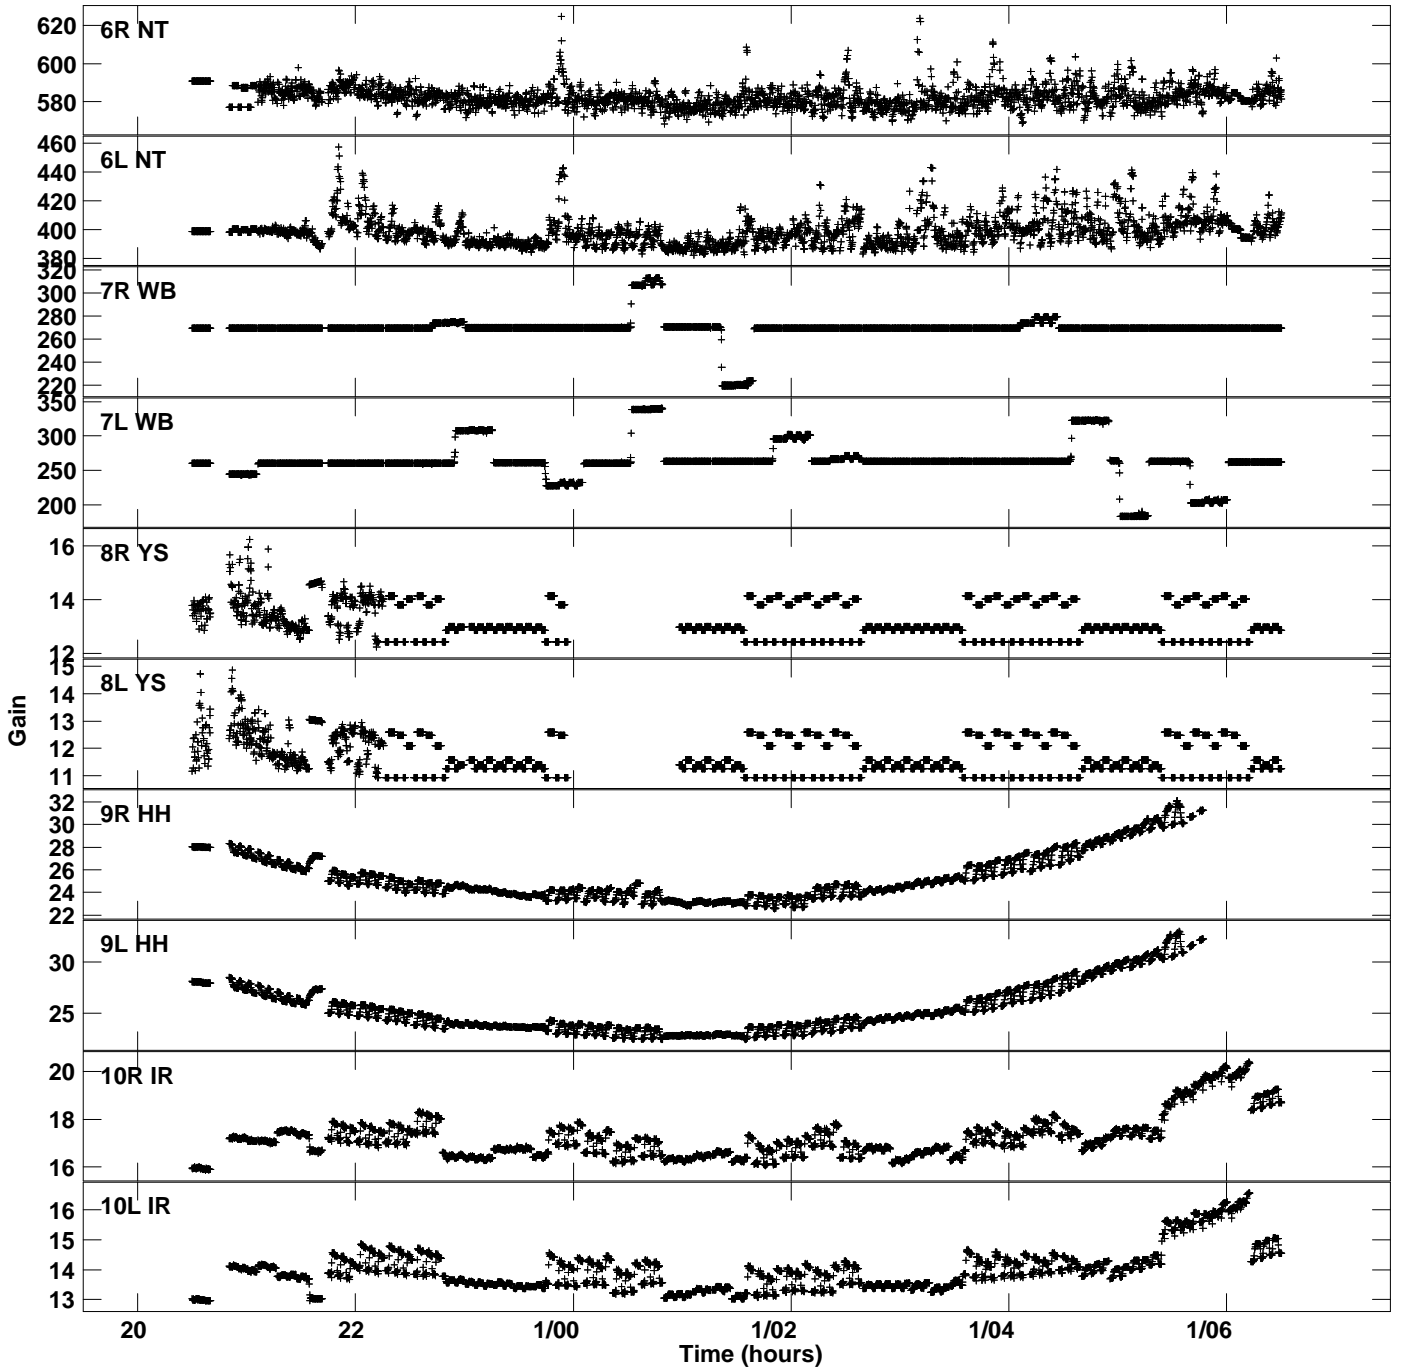

Plot file version 1 created 23-OCT-2019 06:54:58
Gain amp vs UTC time for EB073_3.UVDATA.1
CL 2 Rpol & Lpol IF 1

Plot file version 2 created 23-OCT-2019 06:54:58
Gain amp vs UTC time for EB073_3.UVDATA.1
CL 2 Rpol & Lpol IF 1

Plot file version 3 created 23-OCT-2019 06:54:58
Gain amp vs UTC time for EB073_3.UVDATA.1
CL 2 Rpol & Lpol IF 1