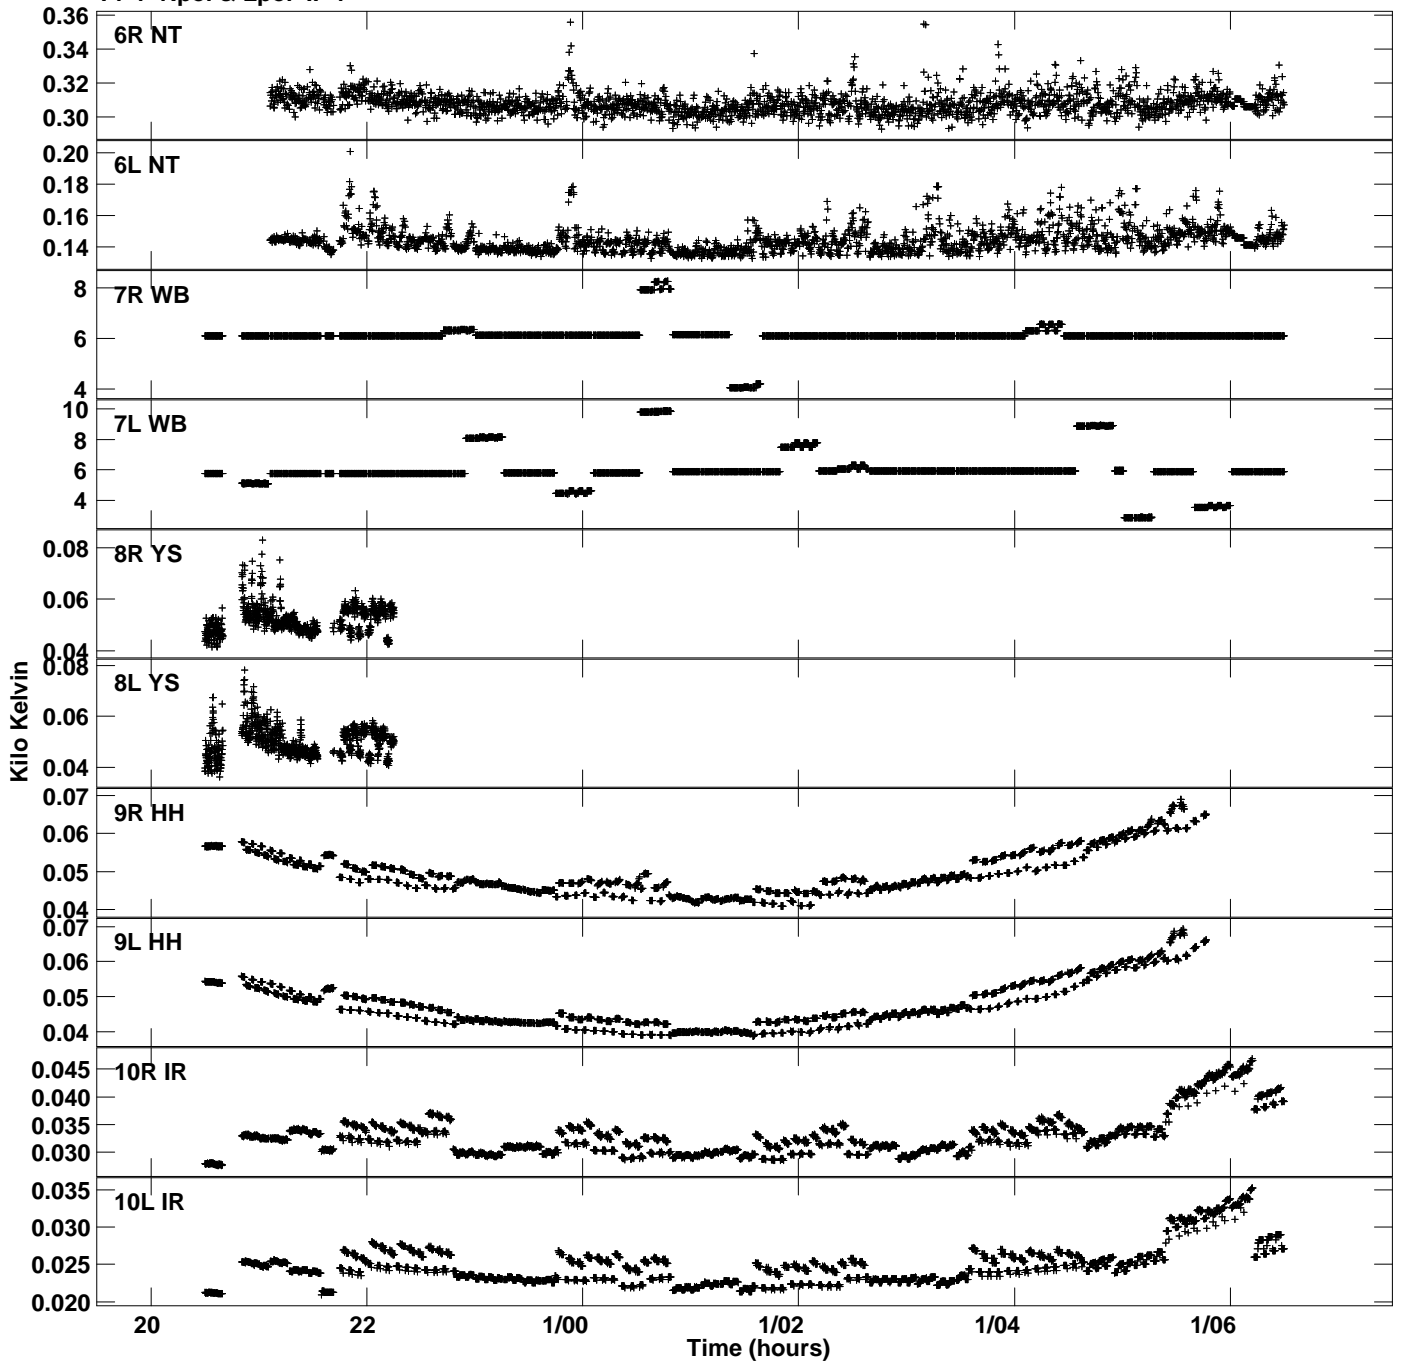

Plot file version 1 created 23-OCT-2019 06:54:55
Tsys vs UTC time for EB073_3.UVDATA.1
TY 1 Rpol & Lpol IF 1

Plot file version 2 created 23-OCT-2019 06:54:55
Tsyst vs UTC time for EB073_3.UVDATA.1
TY 1 Rpol & Lpol IF 1

Plot file version 3 created 23-OCT-2019 06:54:55
Tsys vs UTC time for EB073_3.UVDATA.1
TY 1 Rpol & Lpol IF 1